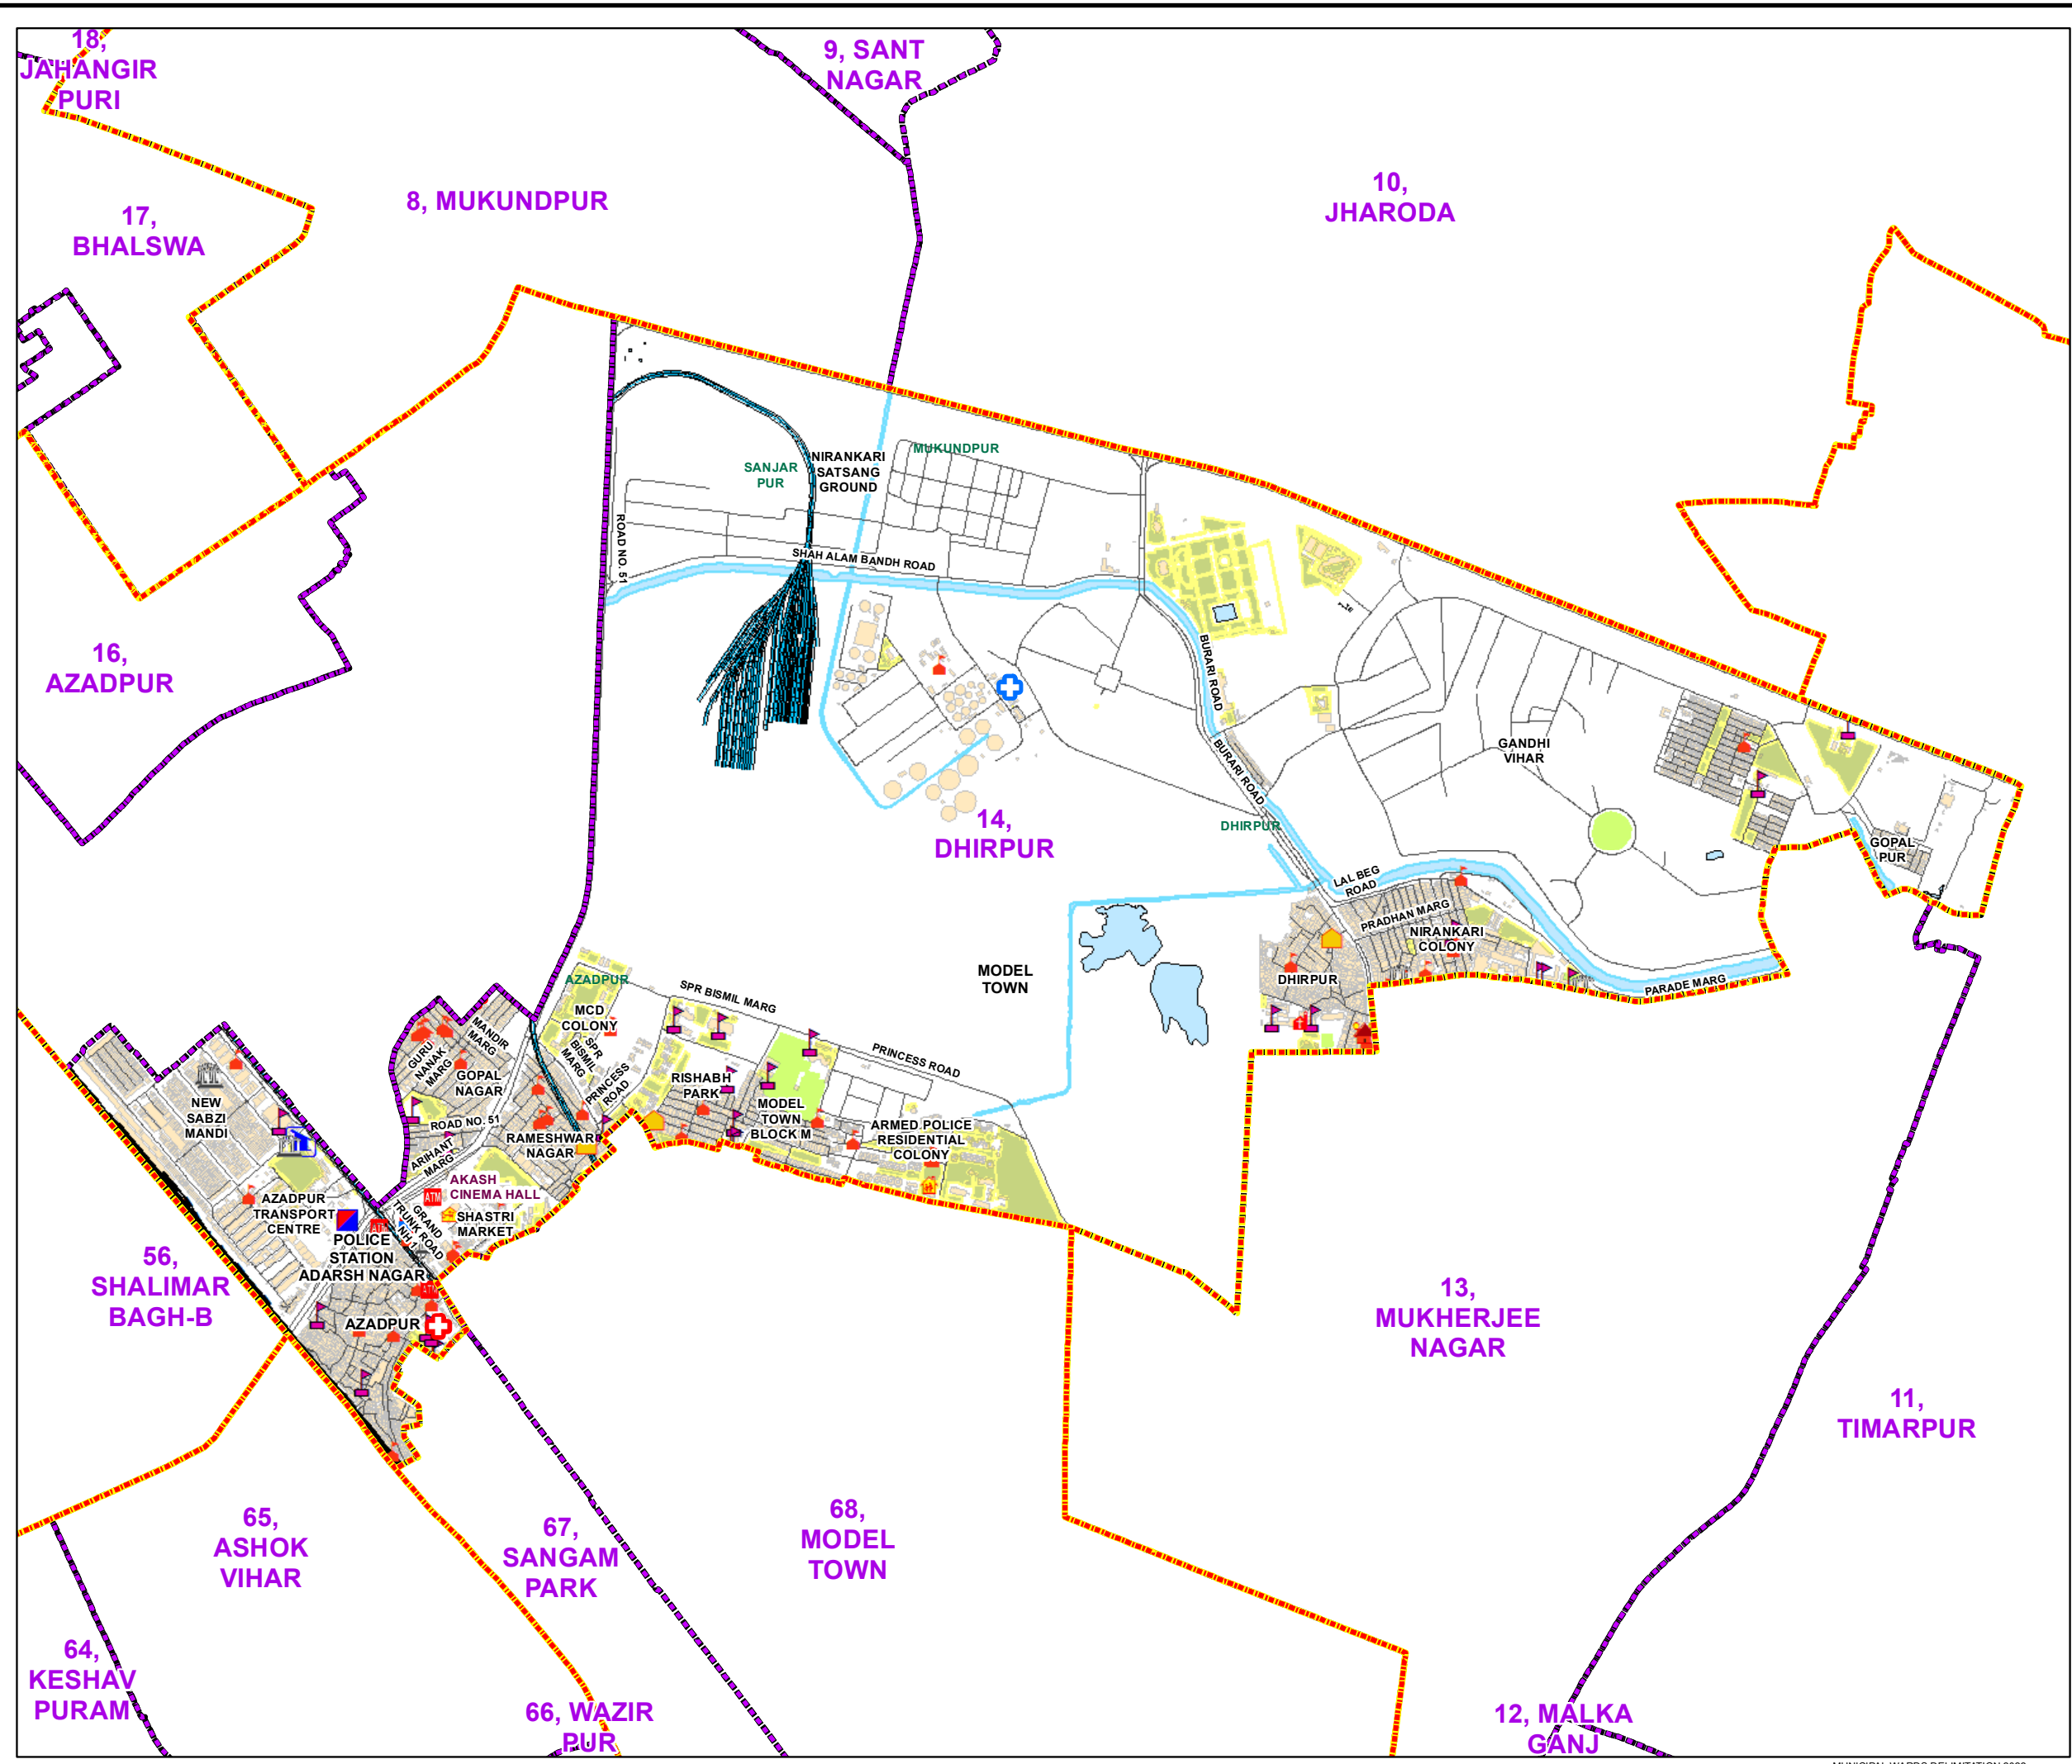

# WARD NO.- 14, DHIRPUR

### LEGEND

	Health Centre		Gurudwara
	Nursing Home		Bank
	Primary Health Centre		Metro Line
	Dispensary		Railway Line
	Govt Hospital		Road
	Petrol Pump		Village Boundary
	Church		Ward Boundary
	Community Center		Assembly Boundary
	Metro Station		Sub-Division Boundary
	ATM		District Boundary
	Mosque		Buildings
	College		Canal Bank
	Barat Ghar		Play Ground
	Police Station		Pond
	Cinema Hall		Storm Water Drain
	University		River Bank
	Fire Station		Garden Parks
	Temple		Stadium
	School		

**Total Population - 59858**  
**SC Population - 10544**

1:17,100

For further details about this map, please contact  
Geospatial Delhi Limited  
(A Government of NCT of Delhi Company)  
3rd Level, C- Wing, Vikas Bhawan-II,  
Civil Lines, New Delhi - 110054  
Website : [www.gsdLorg.in](http://www.gsdLorg.in)

© GOVERNMENT OF DELHI COPYRIGHT, 2012  
Map Print Date- 13-10-2022