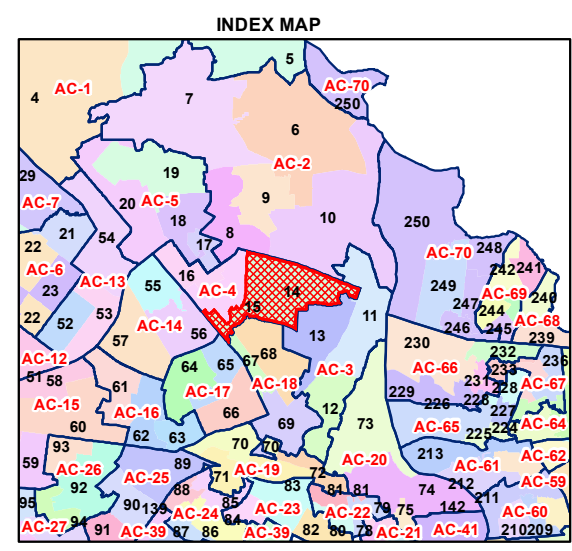

# WARD NO.- 14, DHIRPUR

**Total Population - 59858**  
**SC Population - 10544**

1:17,100

For further details about this map, please contact  
Geospatial Delhi Limited  
(A Government of NCT of Delhi Company)  
3rd Level, C- Wing, Vikas Bhawan-II,  
Civil Lines, New Delhi - 110054  
Website : [www.gsdLorg.in](http://www.gsdLorg.in)