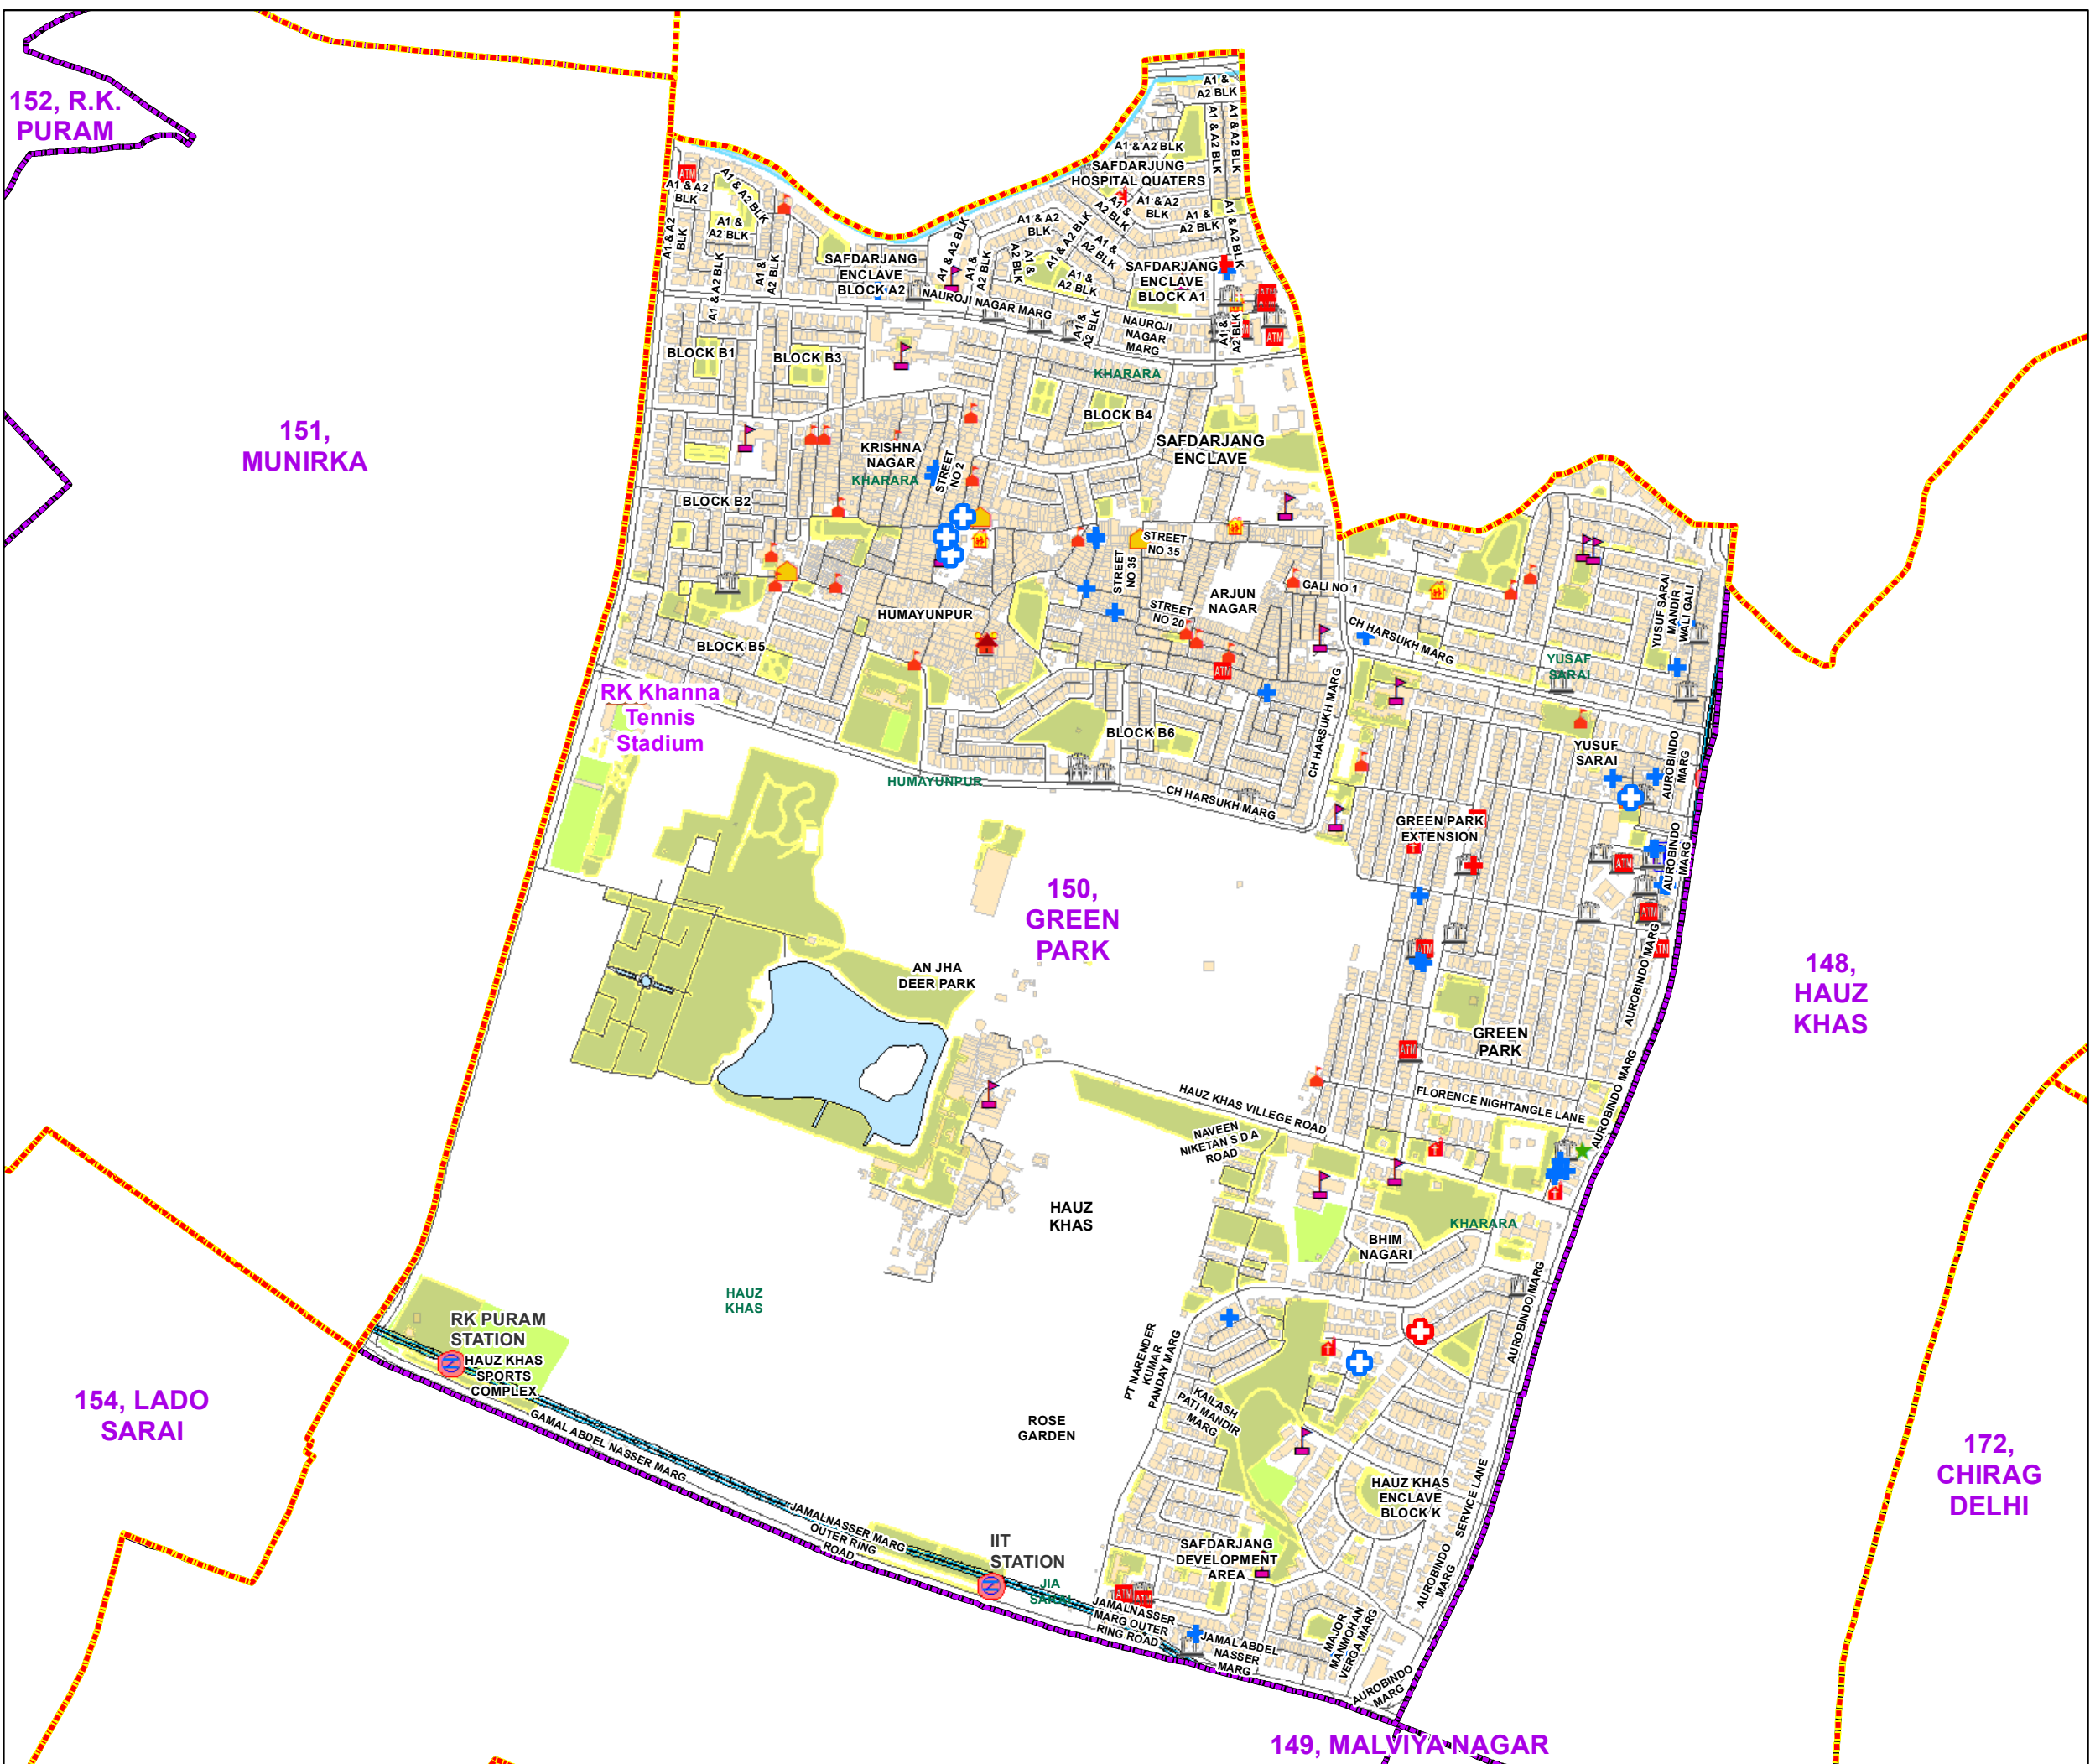

WARD NO.- 150, GREEN PARK

प्रतिबंधित
केवल विभागीय प्रयोग हेतु
निर्यात के लिए नहीं

**RESTRICTED
FOR DEPARTMENTAL USE ONLY
NOT FOR EXPORT**

LEGEND

	Health Centre		Gurudwara
	Nursing Home		Bank
	Primary Health Centre		Metro Line
	Dispensary		Railway Line
	Govt Hospital		Road
	Petrol Pump		Village Boundary
	Church		Ward Boundary
	Community Center		Assembly Boundary
	Metro Station		Sub-Division Boundary
	ATM		District Boundary
	Mosque		Buildings
	College		Canal Bank
	Barat Ghar		Play Ground
	Police Station		Pond
	Cinema Hall		Storm Water Drain
	University		River Bank
	Fire Station		Garden Parks
	Temple		Stadium
	School		

Total Population - 49705
SC Population - 4068

1:10,530

For further details about this map, please contact

Geospatial Delhi Limited
(A Government of NCT of Delhi Company)
3rd Level, C- Wing, Vikas Bhawan-II,
Civil Lines, New Delhi - 110054
Website : www.gsdLorg.in

Disclaimer:
Reproduction in whole or part by any means is prohibited without
written permission of Geospatial Delhi Limited. Responsibility of
data validation lies with the department concerned.