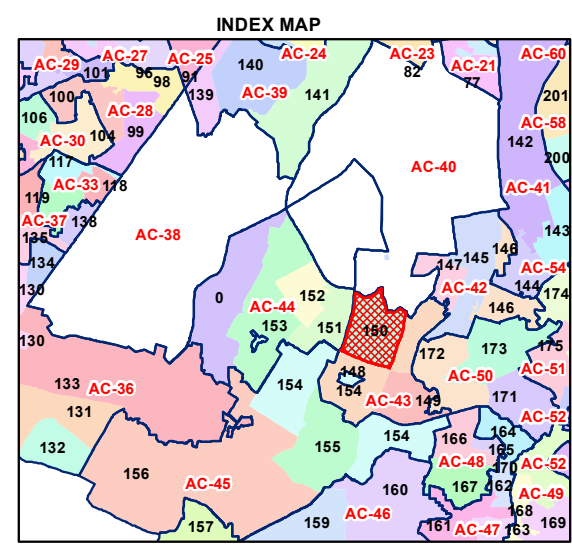

LEGEND

	Health Centre		Gurudwara
	Nursing Home		Bank
	Primary Health Centre		Metro Line
	Dispensary		Railway Line
	Govt Hospital		Road
	Petrol Pump		Village Boundary
	Church		Ward Boundary
	Community Center		Assembly Boundary
	Metro Station		Sub-Division Boundary
	ATM		District Boundary
	Mosque		Buildings
	College		Canal Bank
	Barat Ghar		Play Ground
	Police Station		Pond
	Cinema Hall		Storm Water Drain
	University		River Bank
	Fire Station		Garden Parks
	Temple		Stadium
	School		

Total Population - 49705
SC Population - 4068

1:10,530

For further details about this map, please contact

Geospatial Delhi Limited
(A Government of NCT of Delhi Company)
3rd Level, C- Wing, Vikas Bhawan-II,
Civil Lines, New Delhi - 110054
Website : www.gsdLorg.in

Disclaimer:
Reproduction in whole or part by any means is prohibited without
written permission of Geospatial Delhi Limited. Responsibility of
data validation lies with the department concerned.