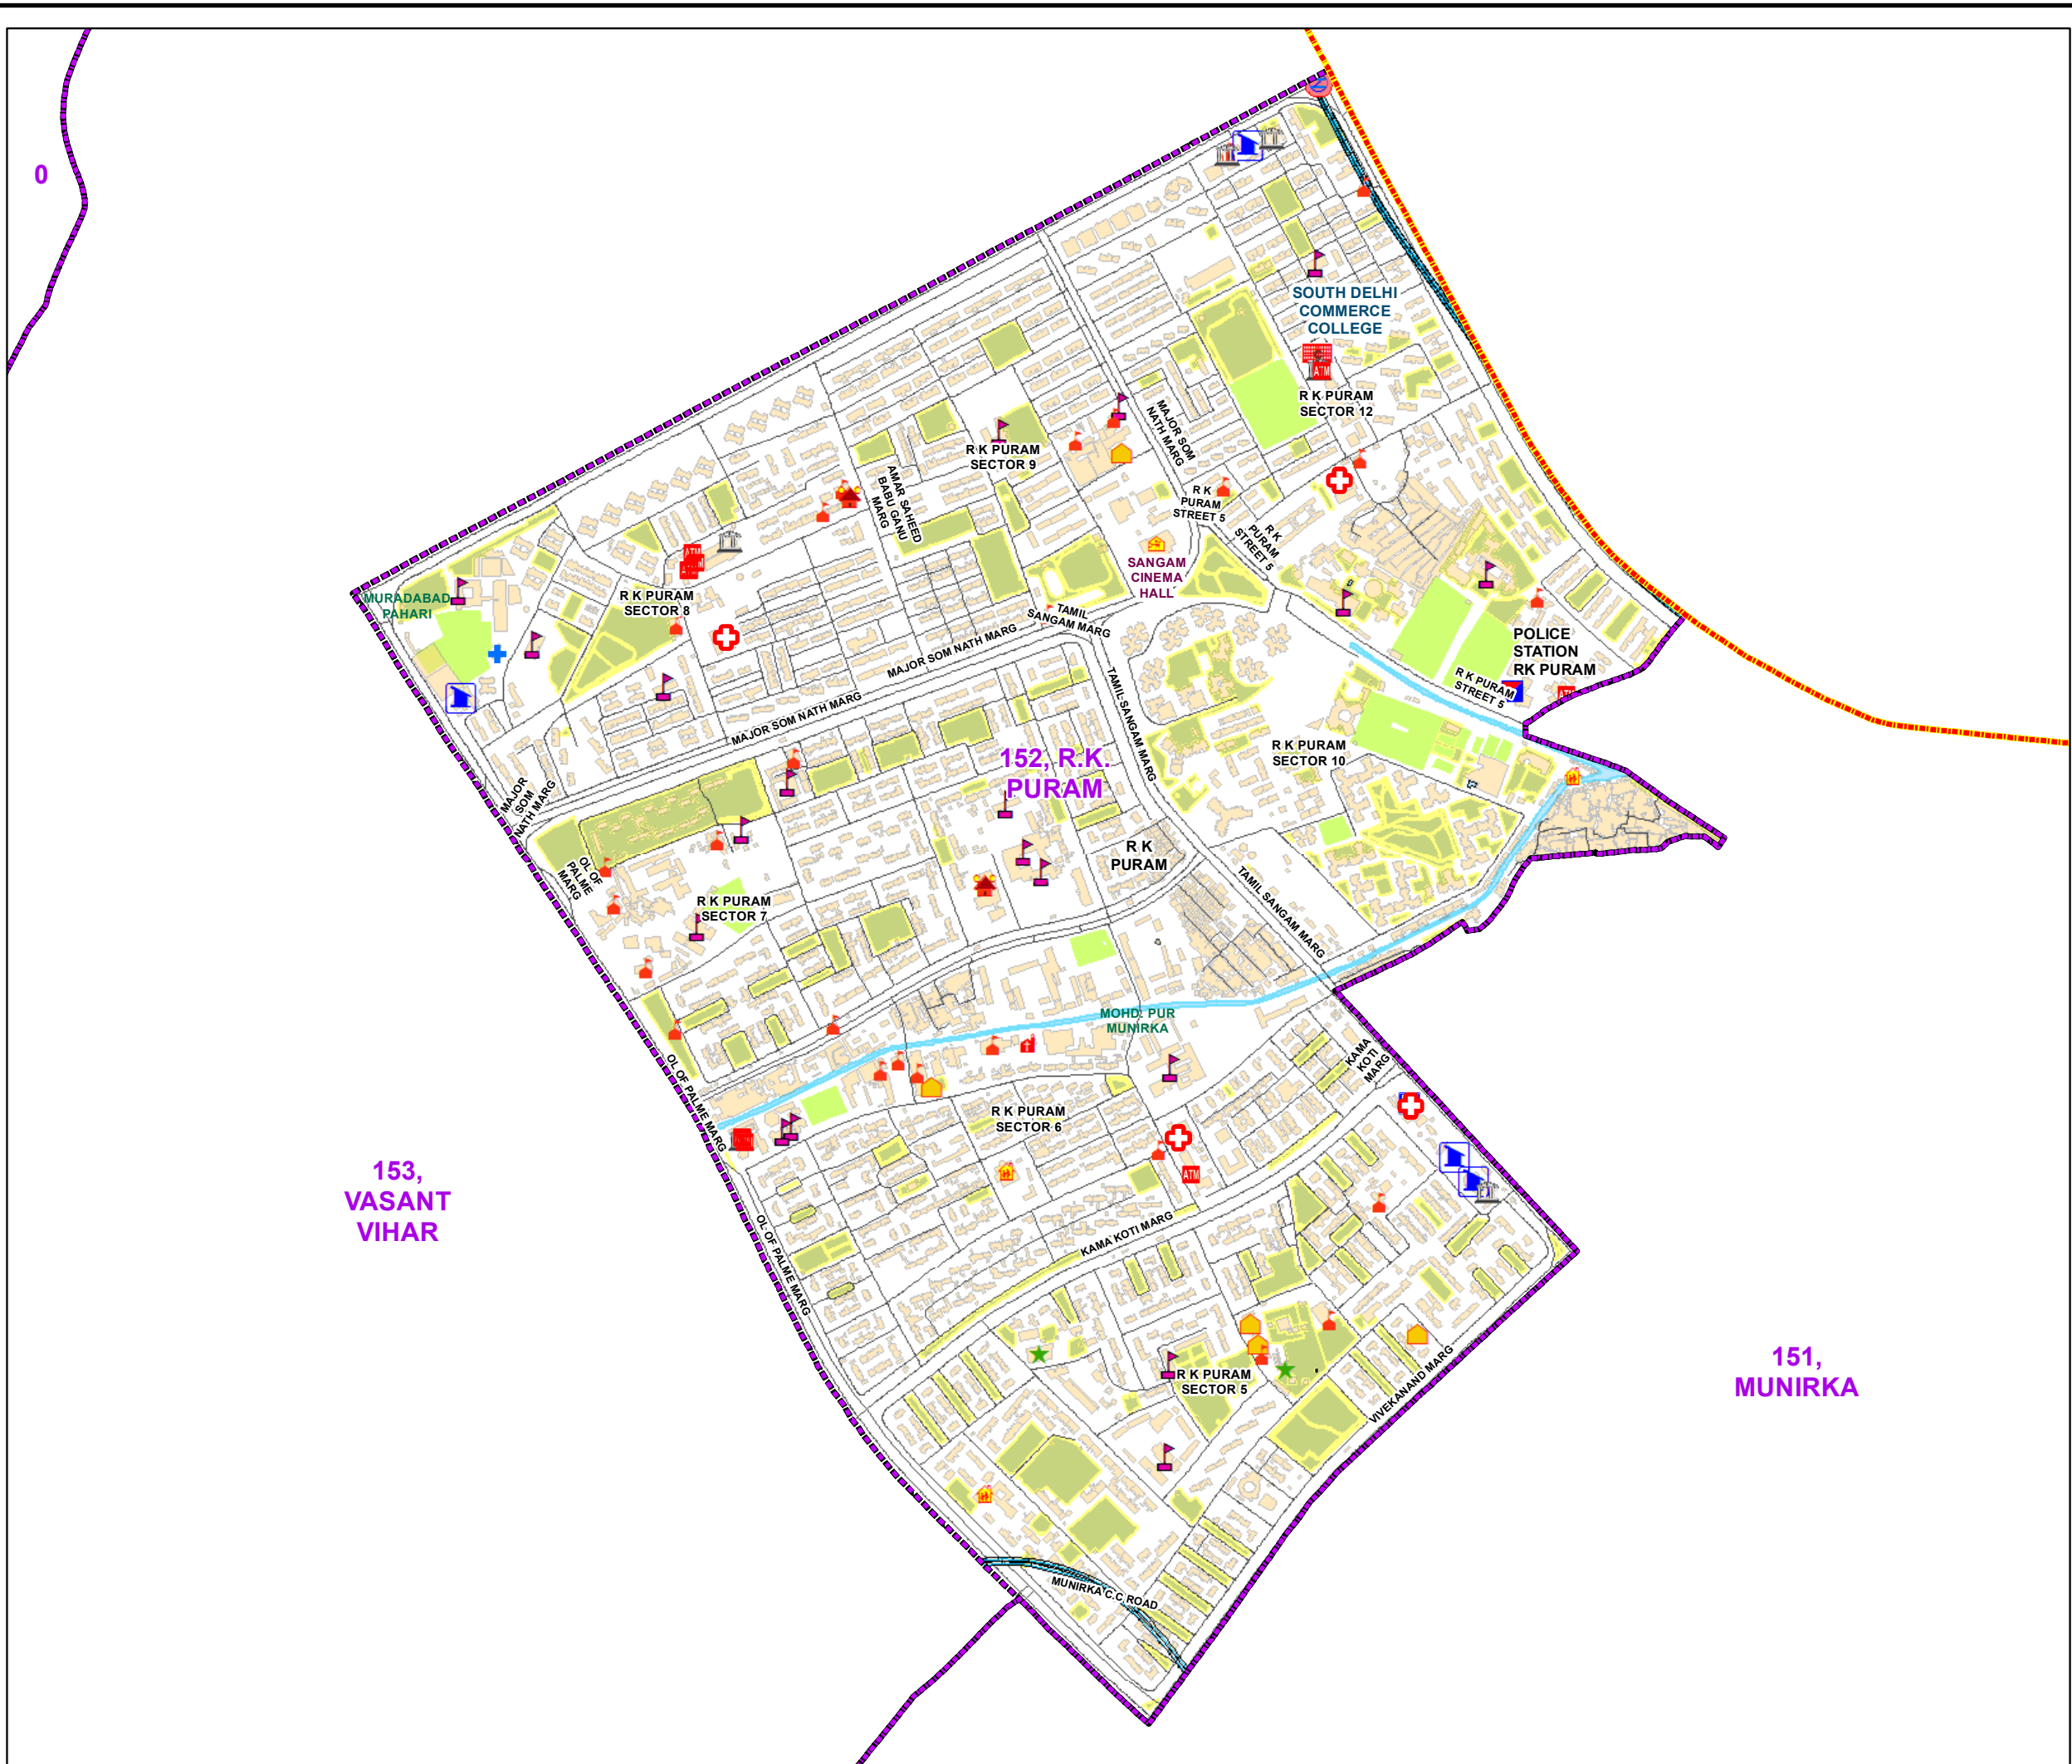

WARD NO.- 152, R.K. PURAM

Geospatial DELHI LIMITED
 DELHI GOVERNMENT
 RESTRICTED FOR DEPARTMENTAL USE ONLY
 NOT FOR EXPORT

LEGEND

+	Health Centre	⌄	Gurudwara
+	Nursing Home	⌄	Bank
+	Primary Health Centre	⌄	Metro Line
+	Dispensary	⌄	Railway Line
+	Govt Hospital	⌄	Road
+	Petrol Pump	⌄	Village Boundary
+	Church	⌄	Ward Boundary
+	Community Center	⌄	Assembly Boundary
+	Metro Station	⌄	Sub-Division Boundary
+	ATM	⌄	District Boundary
+	Mosque	⌄	Buildings
+	College	⌄	Canal Bank
+	Barat Ghar	⌄	Play Ground
+	Police Station	⌄	Pond
+	Cinema Hall	⌄	Storm Water Drain
+	University	⌄	River Bank
+	Fire Station	⌄	Garden Parks
+	Temple	⌄	Stadium
+	School		

Total Population - 54347
 SC Population - 10587

1:8,770

For further details about this map, please contact

Geospatial Delhi Limited
 (A Government of NCT of Delhi Company)
 3rd Level, C- Wing, Vikas Bhawan-II,
 Civil Lines, New Delhi - 110054
 Website : www.gsdLorg.in

Disclaimer:
 Reproduction in whole or part by any means is prohibited without
 written permission of Geospatial Delhi Limited. Responsibility of
 data validation lies with the department concerned.