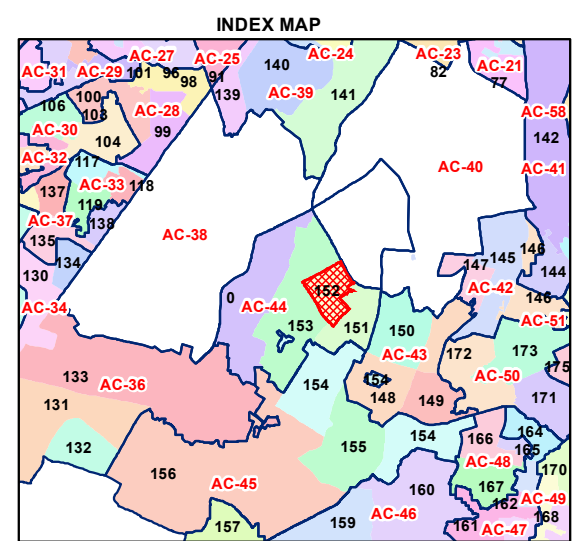

WARD NO.- 152, R.K. PURAM

Geospatial DELHI LIMITED
 DELHI GOVERNMENT
 RESTRICTED FOR DEPARTMENTAL USE ONLY
 NOT FOR EXPORT

LEGEND

+	Health Centre	⌄	Gurudwara
+	Nursing Home	⌄	Bank
+	Primary Health Centre	⌄	Metro Line
+	Dispensary	⌄	Railway Line
+	Govt Hospital	⌄	Road
+	Petrol Pump	⌄	Village Boundary
+	Church	⌄	Ward Boundary
+	Community Center	⌄	Assembly Boundary
+	Metro Station	⌄	Sub-Division Boundary
+	ATM	⌄	District Boundary
+	Mosque	⌄	Buildings
+	College	⌄	Canal Bank
+	Barat Ghar	⌄	Play Ground
+	Police Station	⌄	Pond
+	Cinema Hall	⌄	Storm Water Drain
+	University	⌄	River Bank
+	Fire Station	⌄	Garden Parks
+	Temple	⌄	Stadium
+	School		

Total Population - 54347
 SC Population - 10587

1:8,770

For further details about this map, please contact

Geospatial Delhi Limited
 (A Government of NCT of Delhi Company)
 3rd Level, C- Wing, Vikas Bhawan-II,
 Civil Lines, New Delhi - 110054
 Website : www.gsdLorg.in