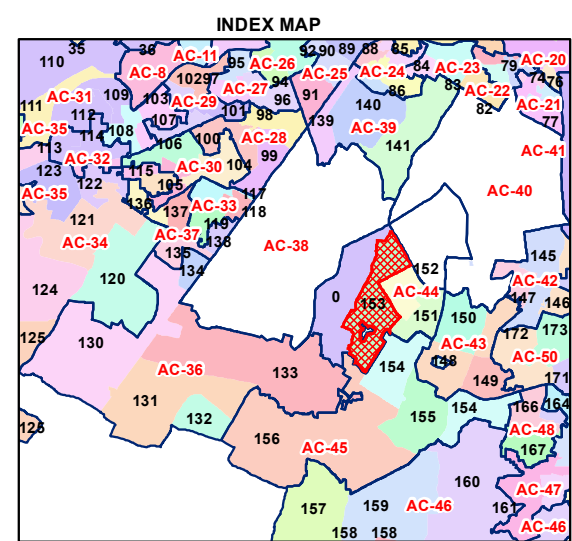

LEGEND

	Health Centre		Gurdwara
	Nursing Home		Bank
	Primary Health Centre		Metro Line
	Dispensary		Railway Line
	Govt Hospital		Road
	Petrol Pump		Village Boundary
	Church		Ward Boundary
	Community Center		Assembly Boundary
	Metro Station		Sub-Division Boundary
	ATM		District Boundary
	Mosque		Buildings
	College		Canal Bank
	Barat Ghar		Play Ground
	Police Station		Pond
	Cinema Hall		Storm Water Drain
	University		River Bank
	Fire Station		Garden Parks
	Temple		Stadium
	School		

Total Population - 55960
SC Population - 9430

1:22,630

For further details about this map, please contact

Geospatial Delhi Limited
(A Government of NCT of Delhi Company)
3rd Level, C- Wing, Vikas Bhawan-II,
Civil Lines, New Delhi - 110054
Website : www.gsdLorg.in

Disclaimer:
Reproduction in whole or part by any means is prohibited without
written permission of Geospatial Delhi Limited. Responsibility of
data validation lies with the department concerned.