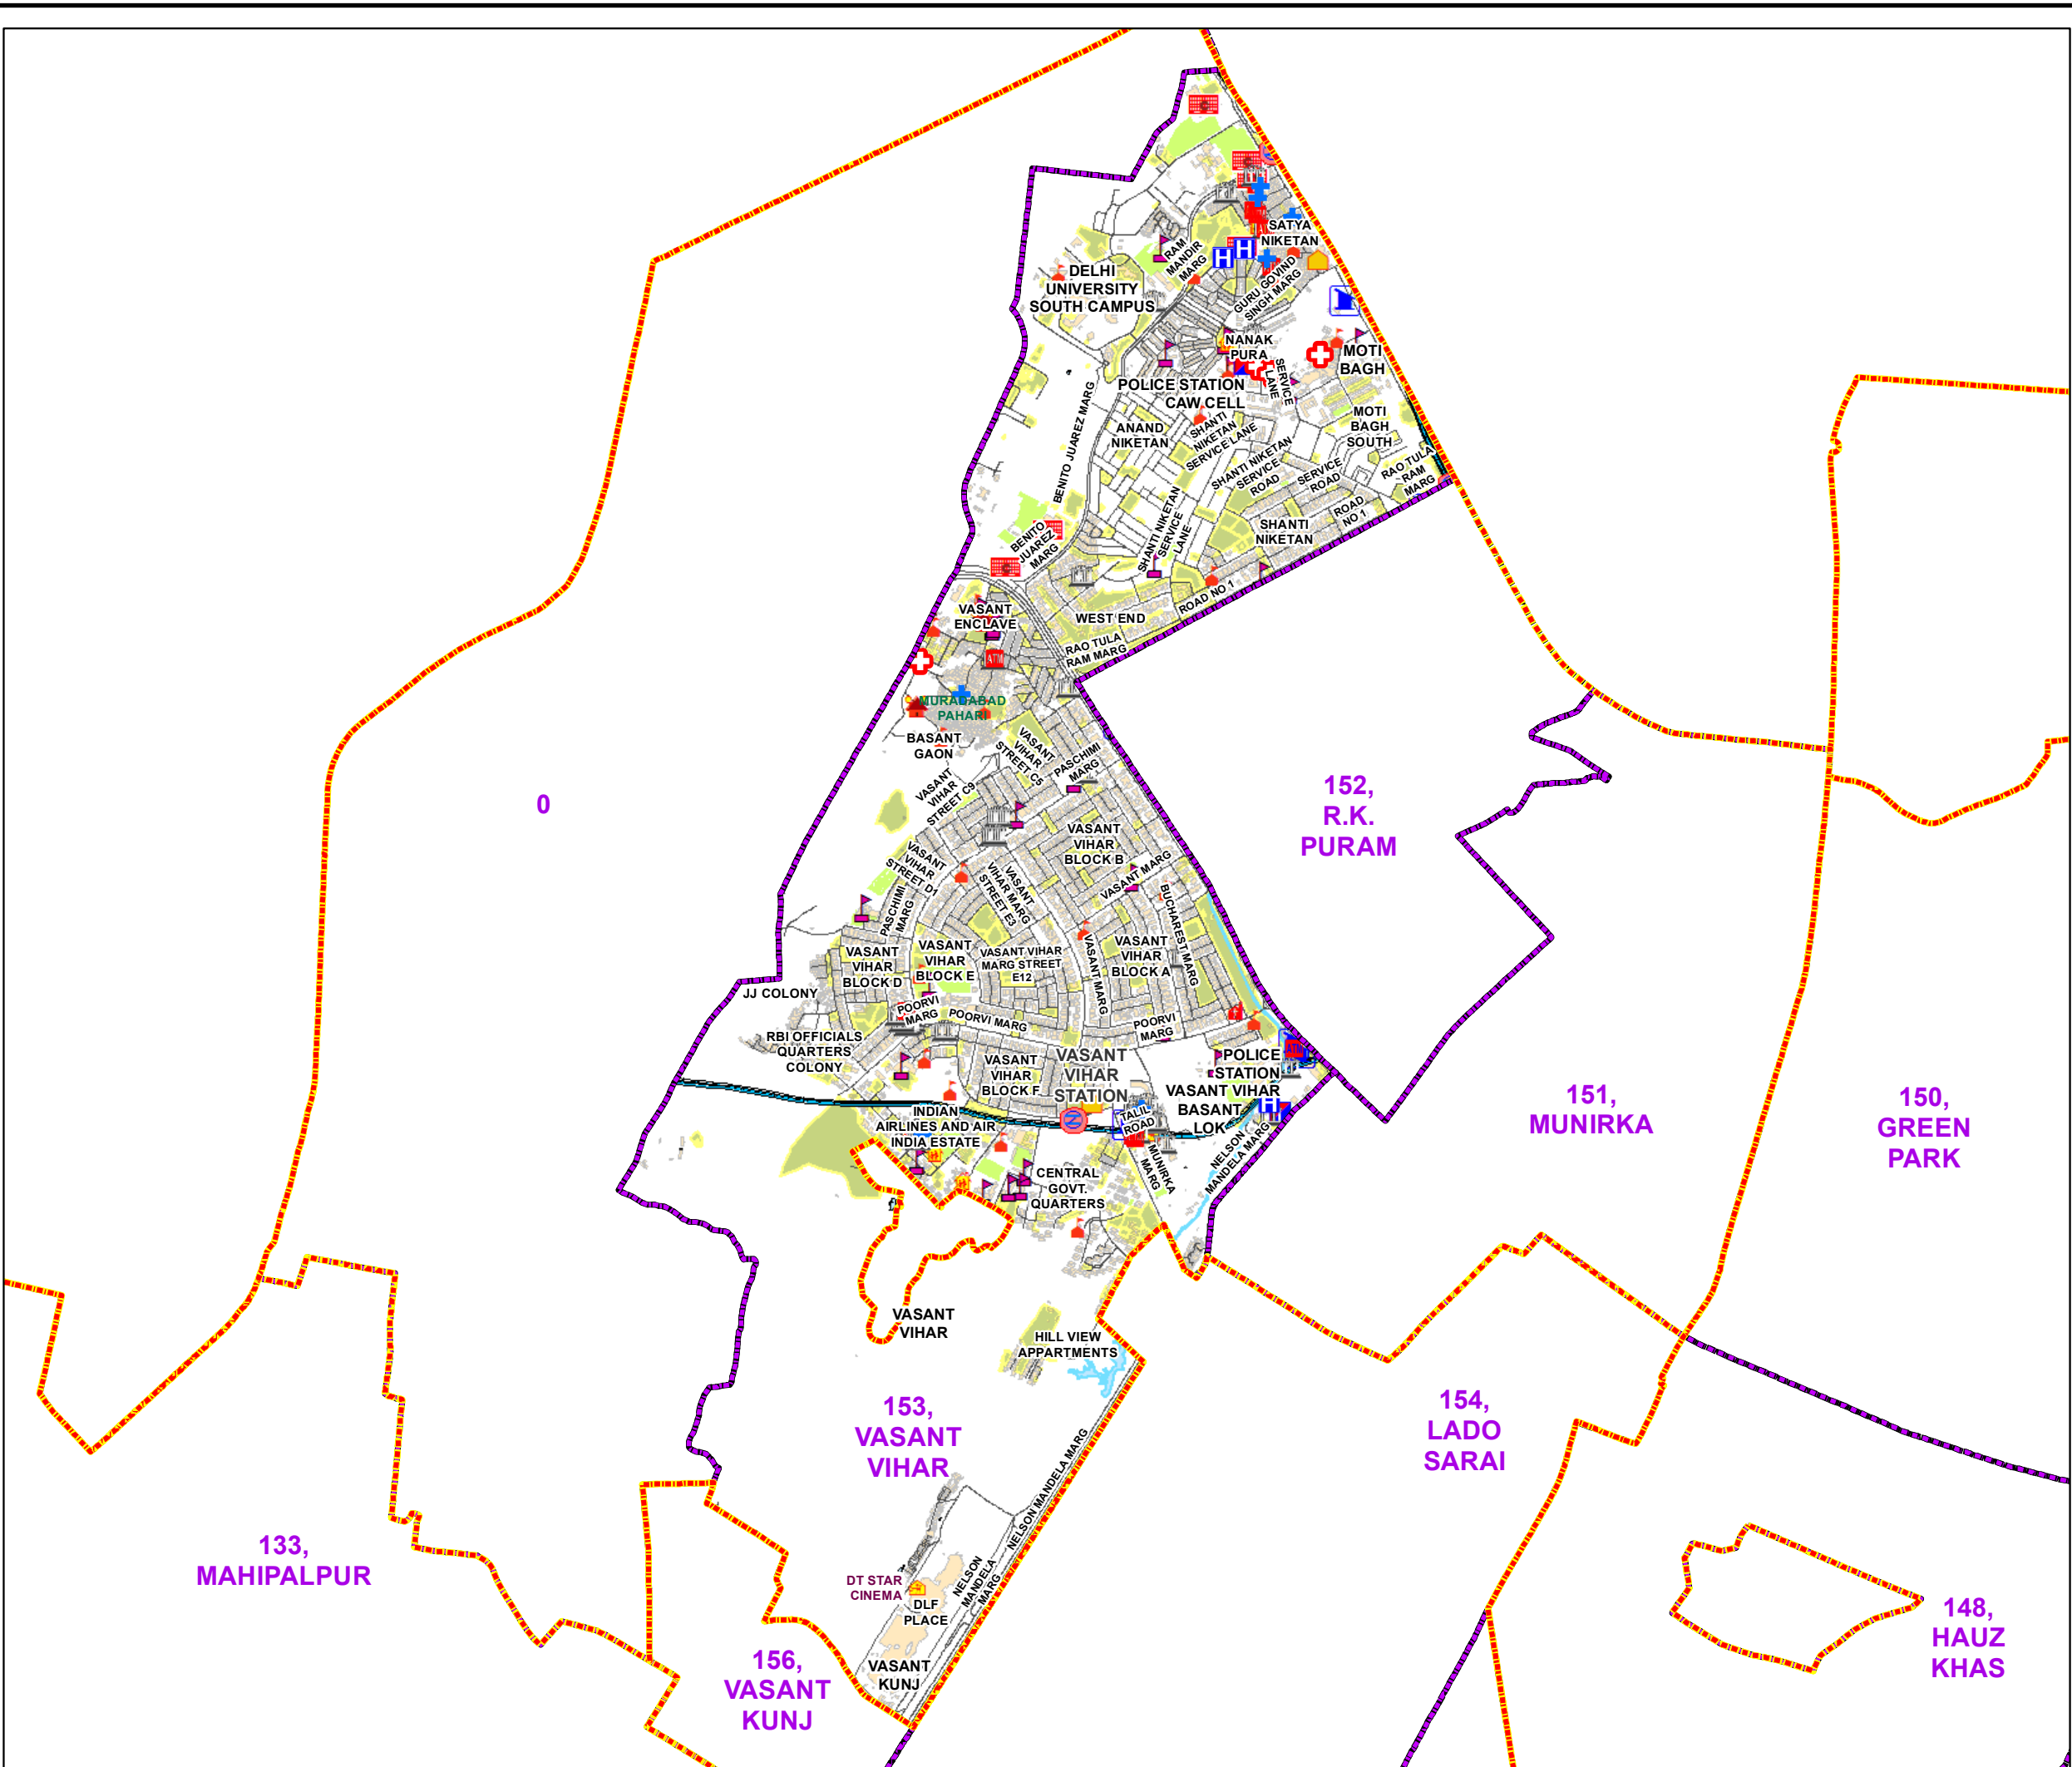

WARD NO.- 153, VASANT VIHAR

133, MAHIPALPUR

156, VASANT KUNJ

153, VASANT VIHAR

152, R.K. PURAM

154, LADO SARAI

151, MUNIRKA

150, GREEN PARK

148, HAUZ KHAS

प्रतिबंधित
केवल विभागीय प्रयोग हेतु
निर्यात के लिए नहीं

RESTRICTED
FOR DEPARTMENTAL USE ONLY
NOT FOR EXPORT

LEGEND

	Health Centre		Gurdwara
	Nursing Home		Bank
	Primary Health Centre		Metro Line
	Dispensary		Railway Line
	Govt Hospital		Road
	Petrol Pump		Village Boundary
	Church		Ward Boundary
	Community Center		Assembly Boundary
	Metro Station		Sub-Division Boundary
	ATM		District Boundary
	Mosque		Buildings
	College		Canal Bank
	Barat Ghar		Play Ground
	Police Station		Pond
	Cinema Hall		Storm Water Drain
	University		River Bank
	Fire Station		Garden Parks
	Temple		Stadium
	School		

Total Population - 55960
SC Population - 9430

1:22,630

For further details about this map, please contact

Geospatial Delhi Limited
(A Government of NCT of Delhi Company)
3rd Level, C- Wing, Vikas Bhawan-II,
Civil Lines, New Delhi - 110054
Website : www.gsdLorg.in