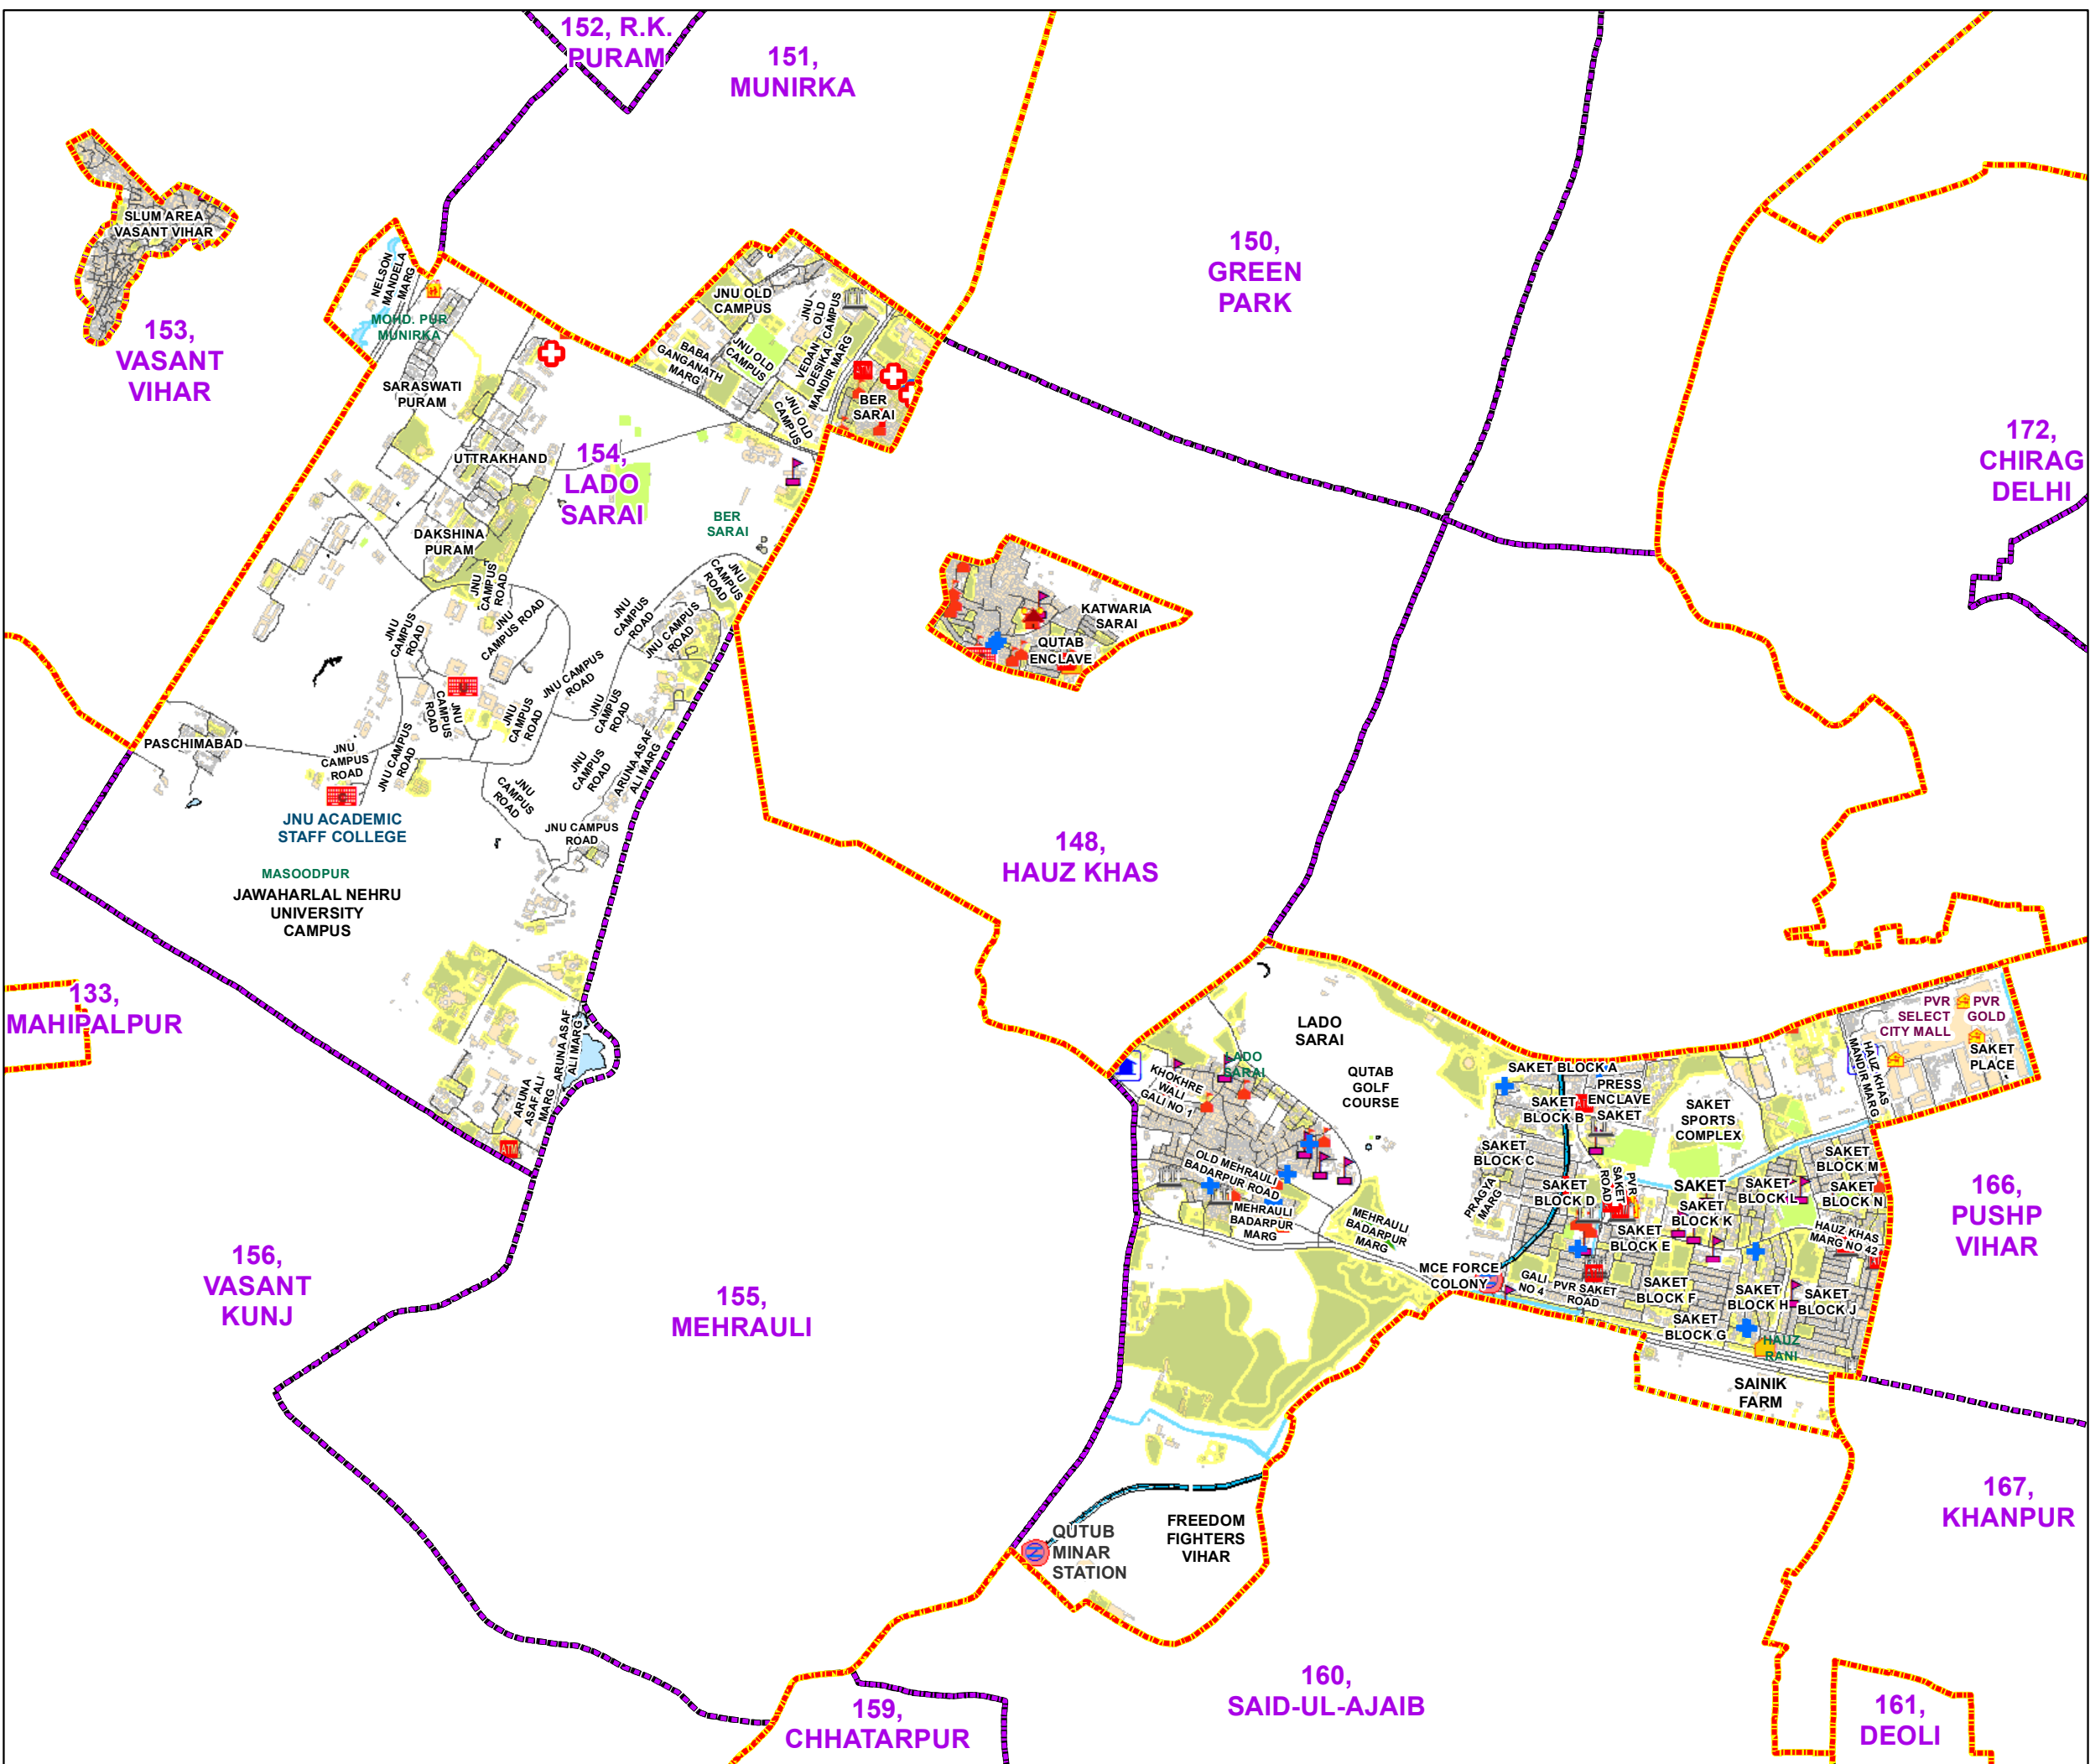

WARD NO.- 154, LADO SARAI

LEGEND

	Health Centre		Gurudwara
	Nursing Home		Bank
	Primary Health Centre		Metro Line
	Dispensary		Railway Line
	Govt Hospital		Road
	Petrol Pump		Village Boundary
	Church		Ward Boundary
	Community Center		Assembly Boundary
	Metro Station		Sub-Division Boundary
	ATM		District Boundary
	Mosque		Buildings
	College		Canal Bank
	Barat Ghar		Play Ground
	Police Station		Pond
	Cinema Hall		Storm Water Drain
	University		River Bank
	Fire Station		Garden Parks
	Temple		Stadium
	School		

Total Population - 68172
 SC Population - 16349

1:21,750

For further details about this map, please contact

Geospatial Delhi Limited
 (A Government of NCT of Delhi Company)
 3rd Level, C- Wing, Vikas Bhawan-II,
 Civil Lines, New Delhi - 110054
 Website : www.gsdlog.in

Disclaimer:
 Reproduction in whole or part by any means is prohibited without
 written permission of Geospatial Delhi Limited. Responsibility of
 data validation lies with the department concerned.