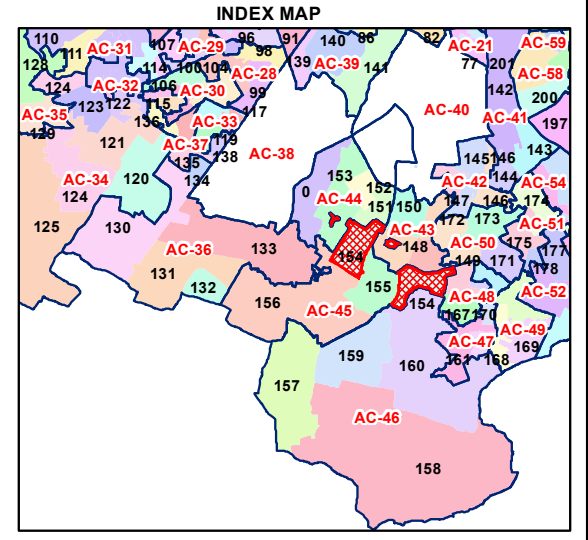

WARD NO.- 154, LADO SARAI

LEGEND

	Health Centre		Gurudwara
	Nursing Home		Bank
	Primary Health Centre		Metro Line
	Dispensary		Railway Line
	Govt Hospital		Road
	Petrol Pump		Village Boundary
	Church		Ward Boundary
	Community Center		Assembly Boundary
	Metro Station		Sub-Division Boundary
	ATM		District Boundary
	Mosque		Buildings
	College		Canal Bank
	Barat Ghar		Play Ground
	Police Station		Pond
	Cinema Hall		Storm Water Drain
	University		River Bank
	Fire Station		Garden Parks
	Temple		Stadium
	School		

Total Population - 68172
 SC Population - 16349

1:21,750

For further details about this map, please contact

Geospatial Delhi Limited
 (A Government of NCT of Delhi Company)
 3rd Level, C- Wing, Vikas Bhawan-II,
 Civil Lines, New Delhi - 110054
 Website : www.gsdlog.in