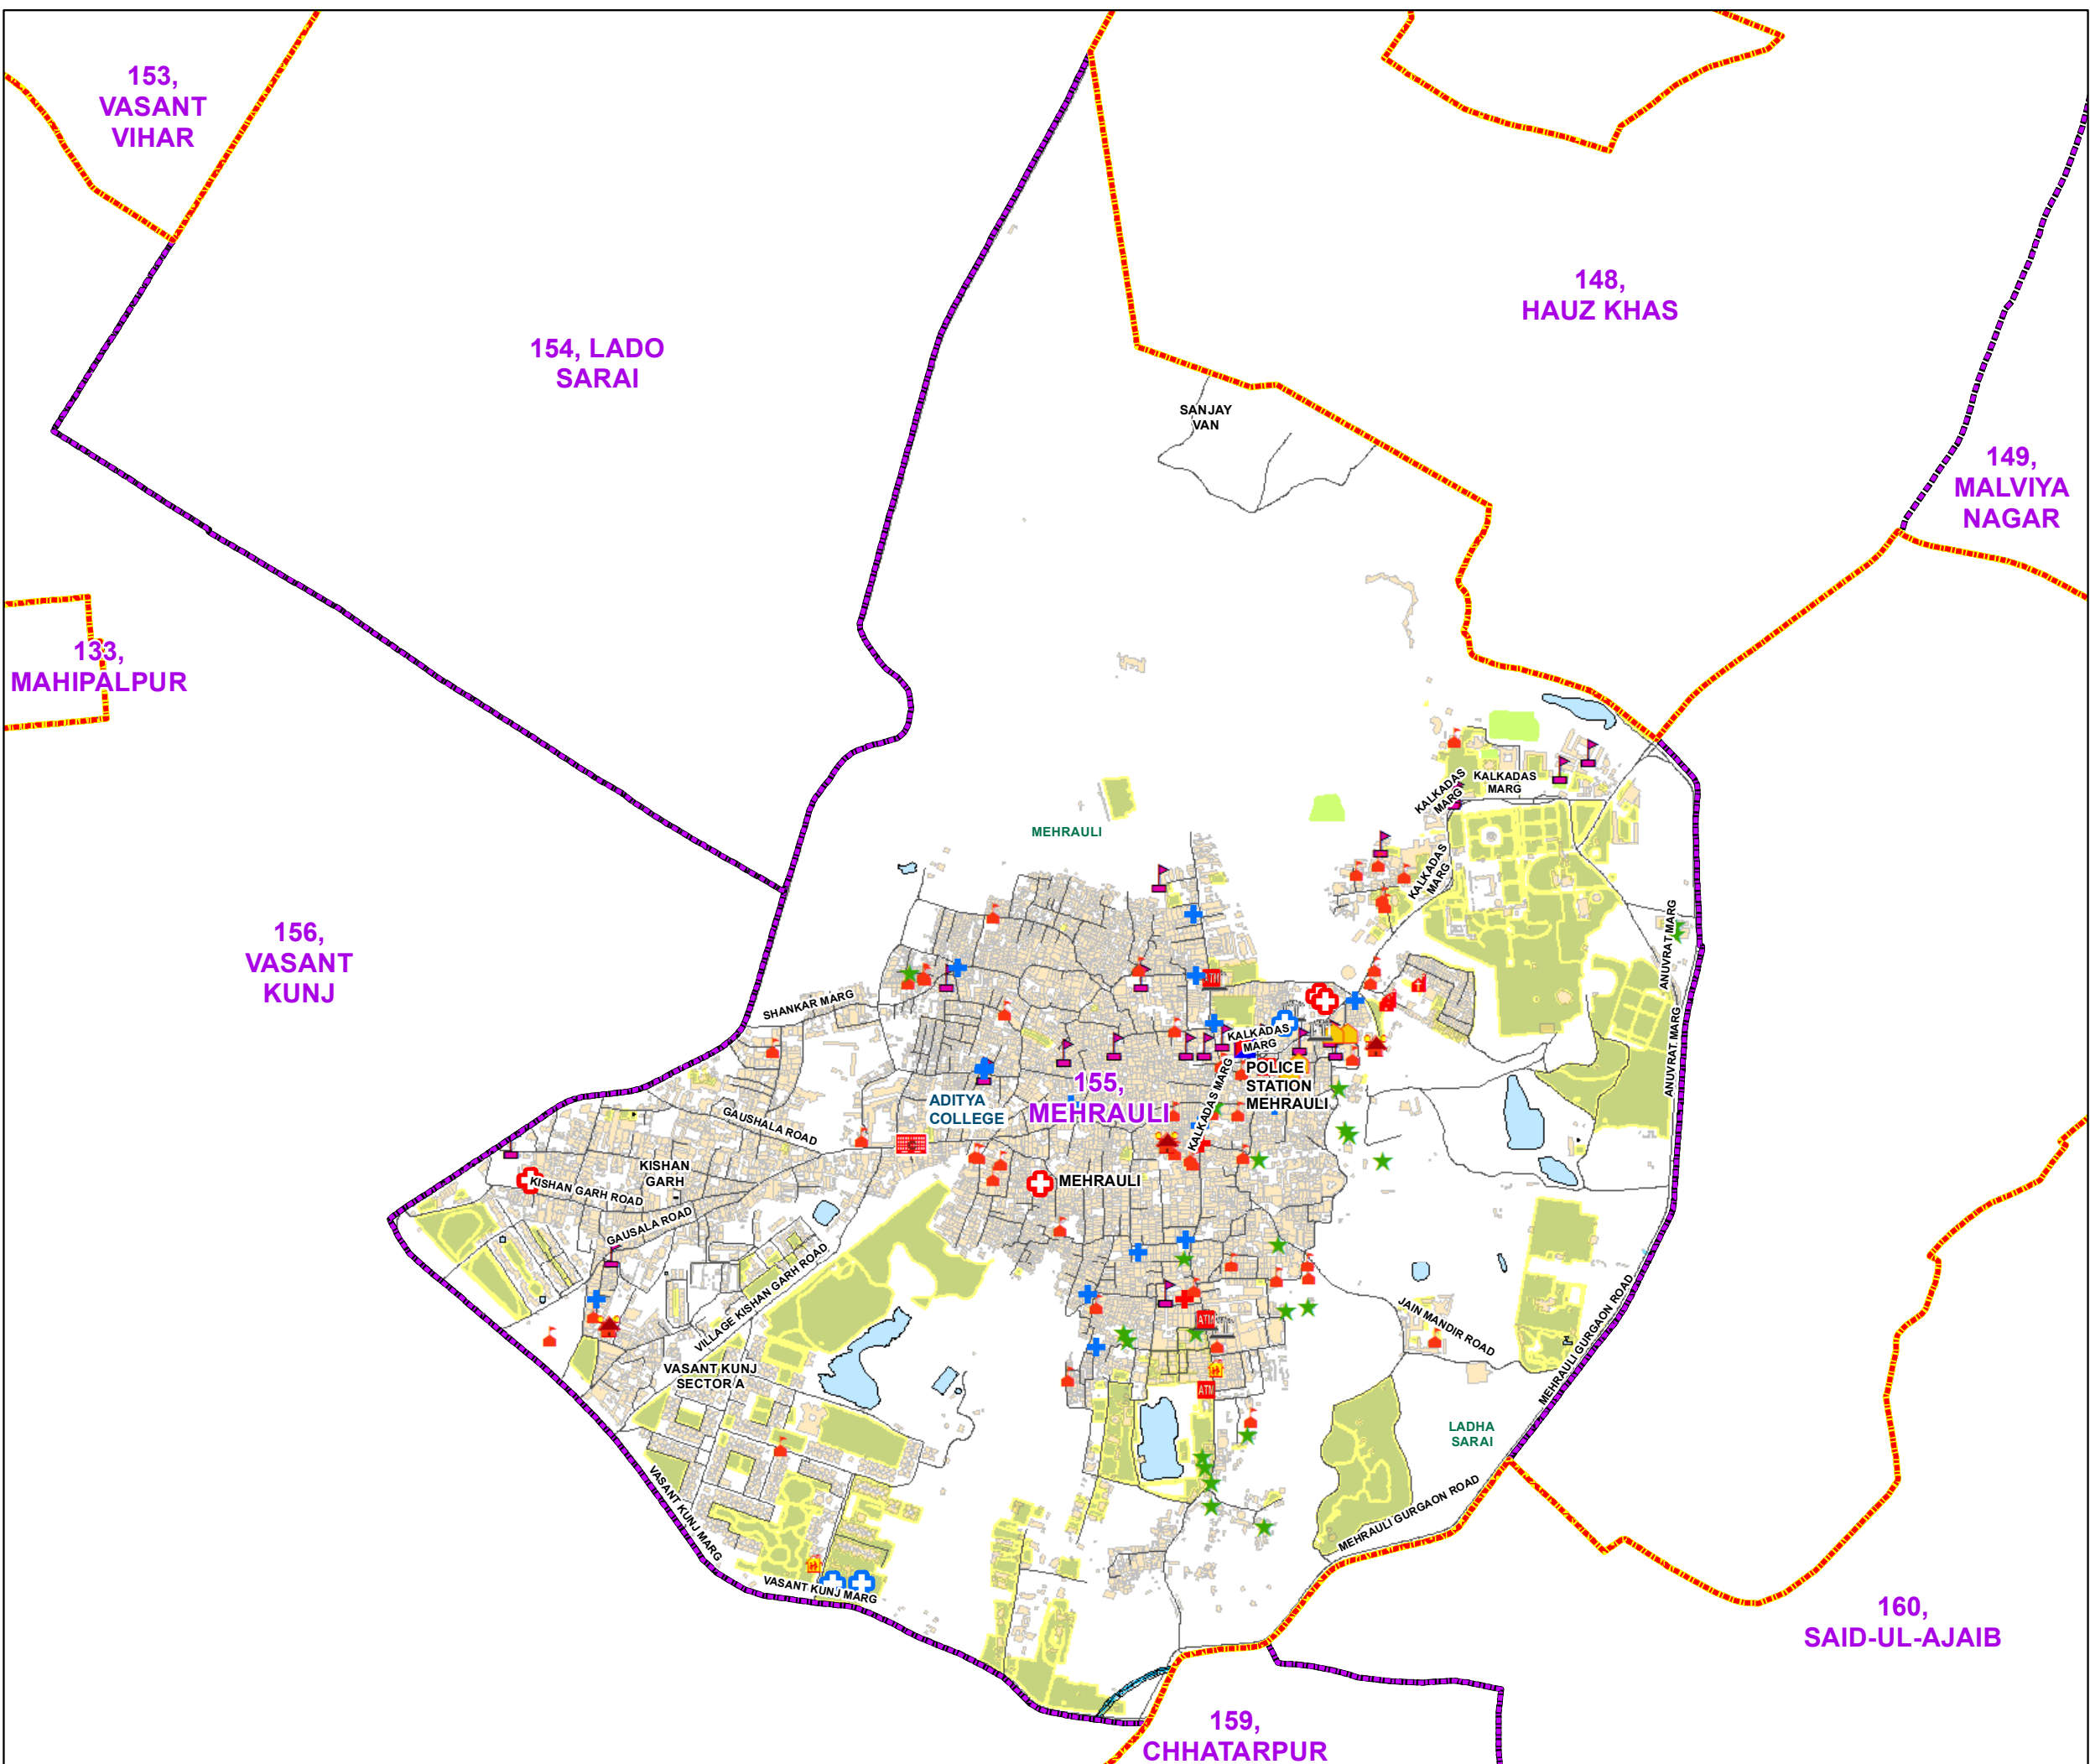

WARD NO.- 155, MEHRAULI

प्रतिबन्धित
केवल विभागीय प्रयोग हेतु
निर्यात के लिए नहीं

**RESTRICTED
FOR DEPARTMENTAL USE ONLY
NOT FOR EXPORT**

LEGEND

- | | |
|-----------------------|-----------------------|
| Health Centre | Gurudwara |
| Nursing Home | Bank |
| Primary Health Centre | Metro Line |
| Dispensary | Railway Line |
| Govt Hospital | Road |
| Petrol Pump | Village Boundary |
| Church | Ward Boundary |
| Community Center | Assembly Boundary |
| Metro Station | Sub-Division Boundary |
| ATM | District Boundary |
| Mosque | Buildings |
| College | Canal Bank |
| Barat Ghar | Play Ground |
| Police Station | Pond |
| Cinema Hall | Storm Water Drain |
| University | River Bank |
| Fire Station | Garden Parks |
| Temple | Stadium |
| School | |

Total Population - 74939
SC Population - 8317

1:14,300

For further details about this map, please contact

Geospatial Delhi Limited
(A Government of NCT of Delhi Company)
3rd Level, C- Wing, Vikas Bhawan-II,
Civil Lines, New Delhi - 110054
Website : www.gsdLorg.in

Disclaimer:
Reproduction in whole or part by any means is prohibited without
written permission of Geospatial Delhi Limited. Responsibility of
data validation lies with the department concerned.