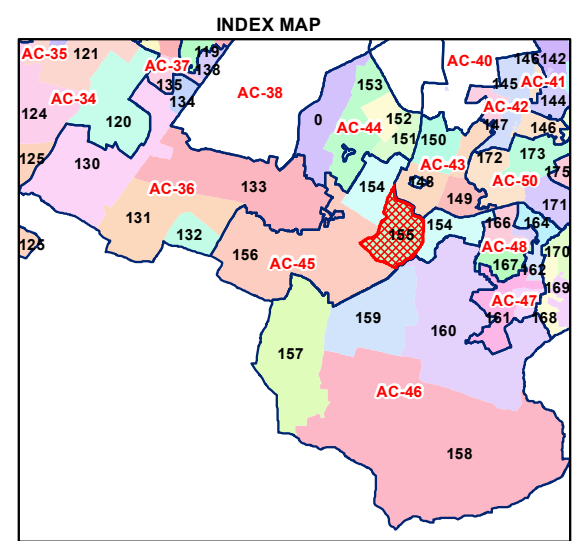

WARD NO.- 155, MEHRAULI

प्रतिबन्धित
केवल विभागीय प्रयोग हेतु
निर्यात के लिए नहीं

**RESTRICTED
FOR DEPARTMENTAL USE ONLY
NOT FOR EXPORT**

LEGEND

- | | |
|-----------------------|-----------------------|
| Health Centre | Gurudwara |
| Nursing Home | Bank |
| Primary Health Centre | Metro Line |
| Dispensary | Railway Line |
| Govt Hospital | Road |
| Petrol Pump | Village Boundary |
| Church | Ward Boundary |
| Community Center | Assembly Boundary |
| Metro Station | Sub-Division Boundary |
| ATM | District Boundary |
| Mosque | Buildings |
| College | Canal Bank |
| Barat Ghar | Play Ground |
| Police Station | Pond |
| Cinema Hall | Storm Water Drain |
| University | River Bank |
| Fire Station | Garden Parks |
| Temple | Stadium |
| School | |

Total Population - 74939
SC Population - 8317

1:14,300

For further details about this map, please contact

Geospatial Delhi Limited
(A Government of NCT of Delhi Company)
3rd Level, C- Wing, Vikas Bhawan-II,
Civil Lines, New Delhi - 110054
Website : www.gsdLorg.in