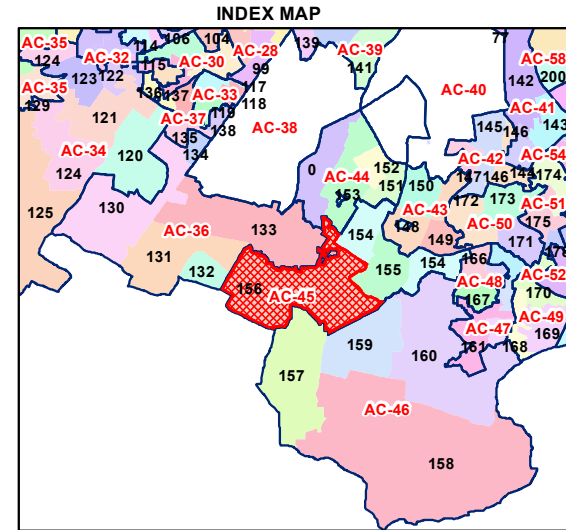

WARD NO.- 156, VASANT KUNJ

LEGEND

	Health Centre		Gurdwara
	Nursing Home		Bank
	Primary Health Centre		Metro Line
	Dispensary		Railway Line
	Govt Hospital		Road
	Petrol Pump		Village Boundary
	Church		Ward Boundary
	Community Center		Assembly Boundary
	Metro Station		Sub-Division Boundary
	ATM		District Boundary
	Mosque		Buildings
	College		Canal Bank
	Barat Ghar		Play Ground
	Police Station		Pond
	Cinema Hall		Storm Water Drain
	Fire Station		River Bank
	Temple		Garden Parks
	School		Stadium

Total Population - 57080
SC Population - 5467

1:26,250

For further details about this map, please contact

Geospatial Delhi Limited
(A Government of NCT of Delhi Company)
3rd Level, C- Wing, Vikas Bhawan-II,
Civil Lines, New Delhi - 110054
Website : www.gsdLorg.in