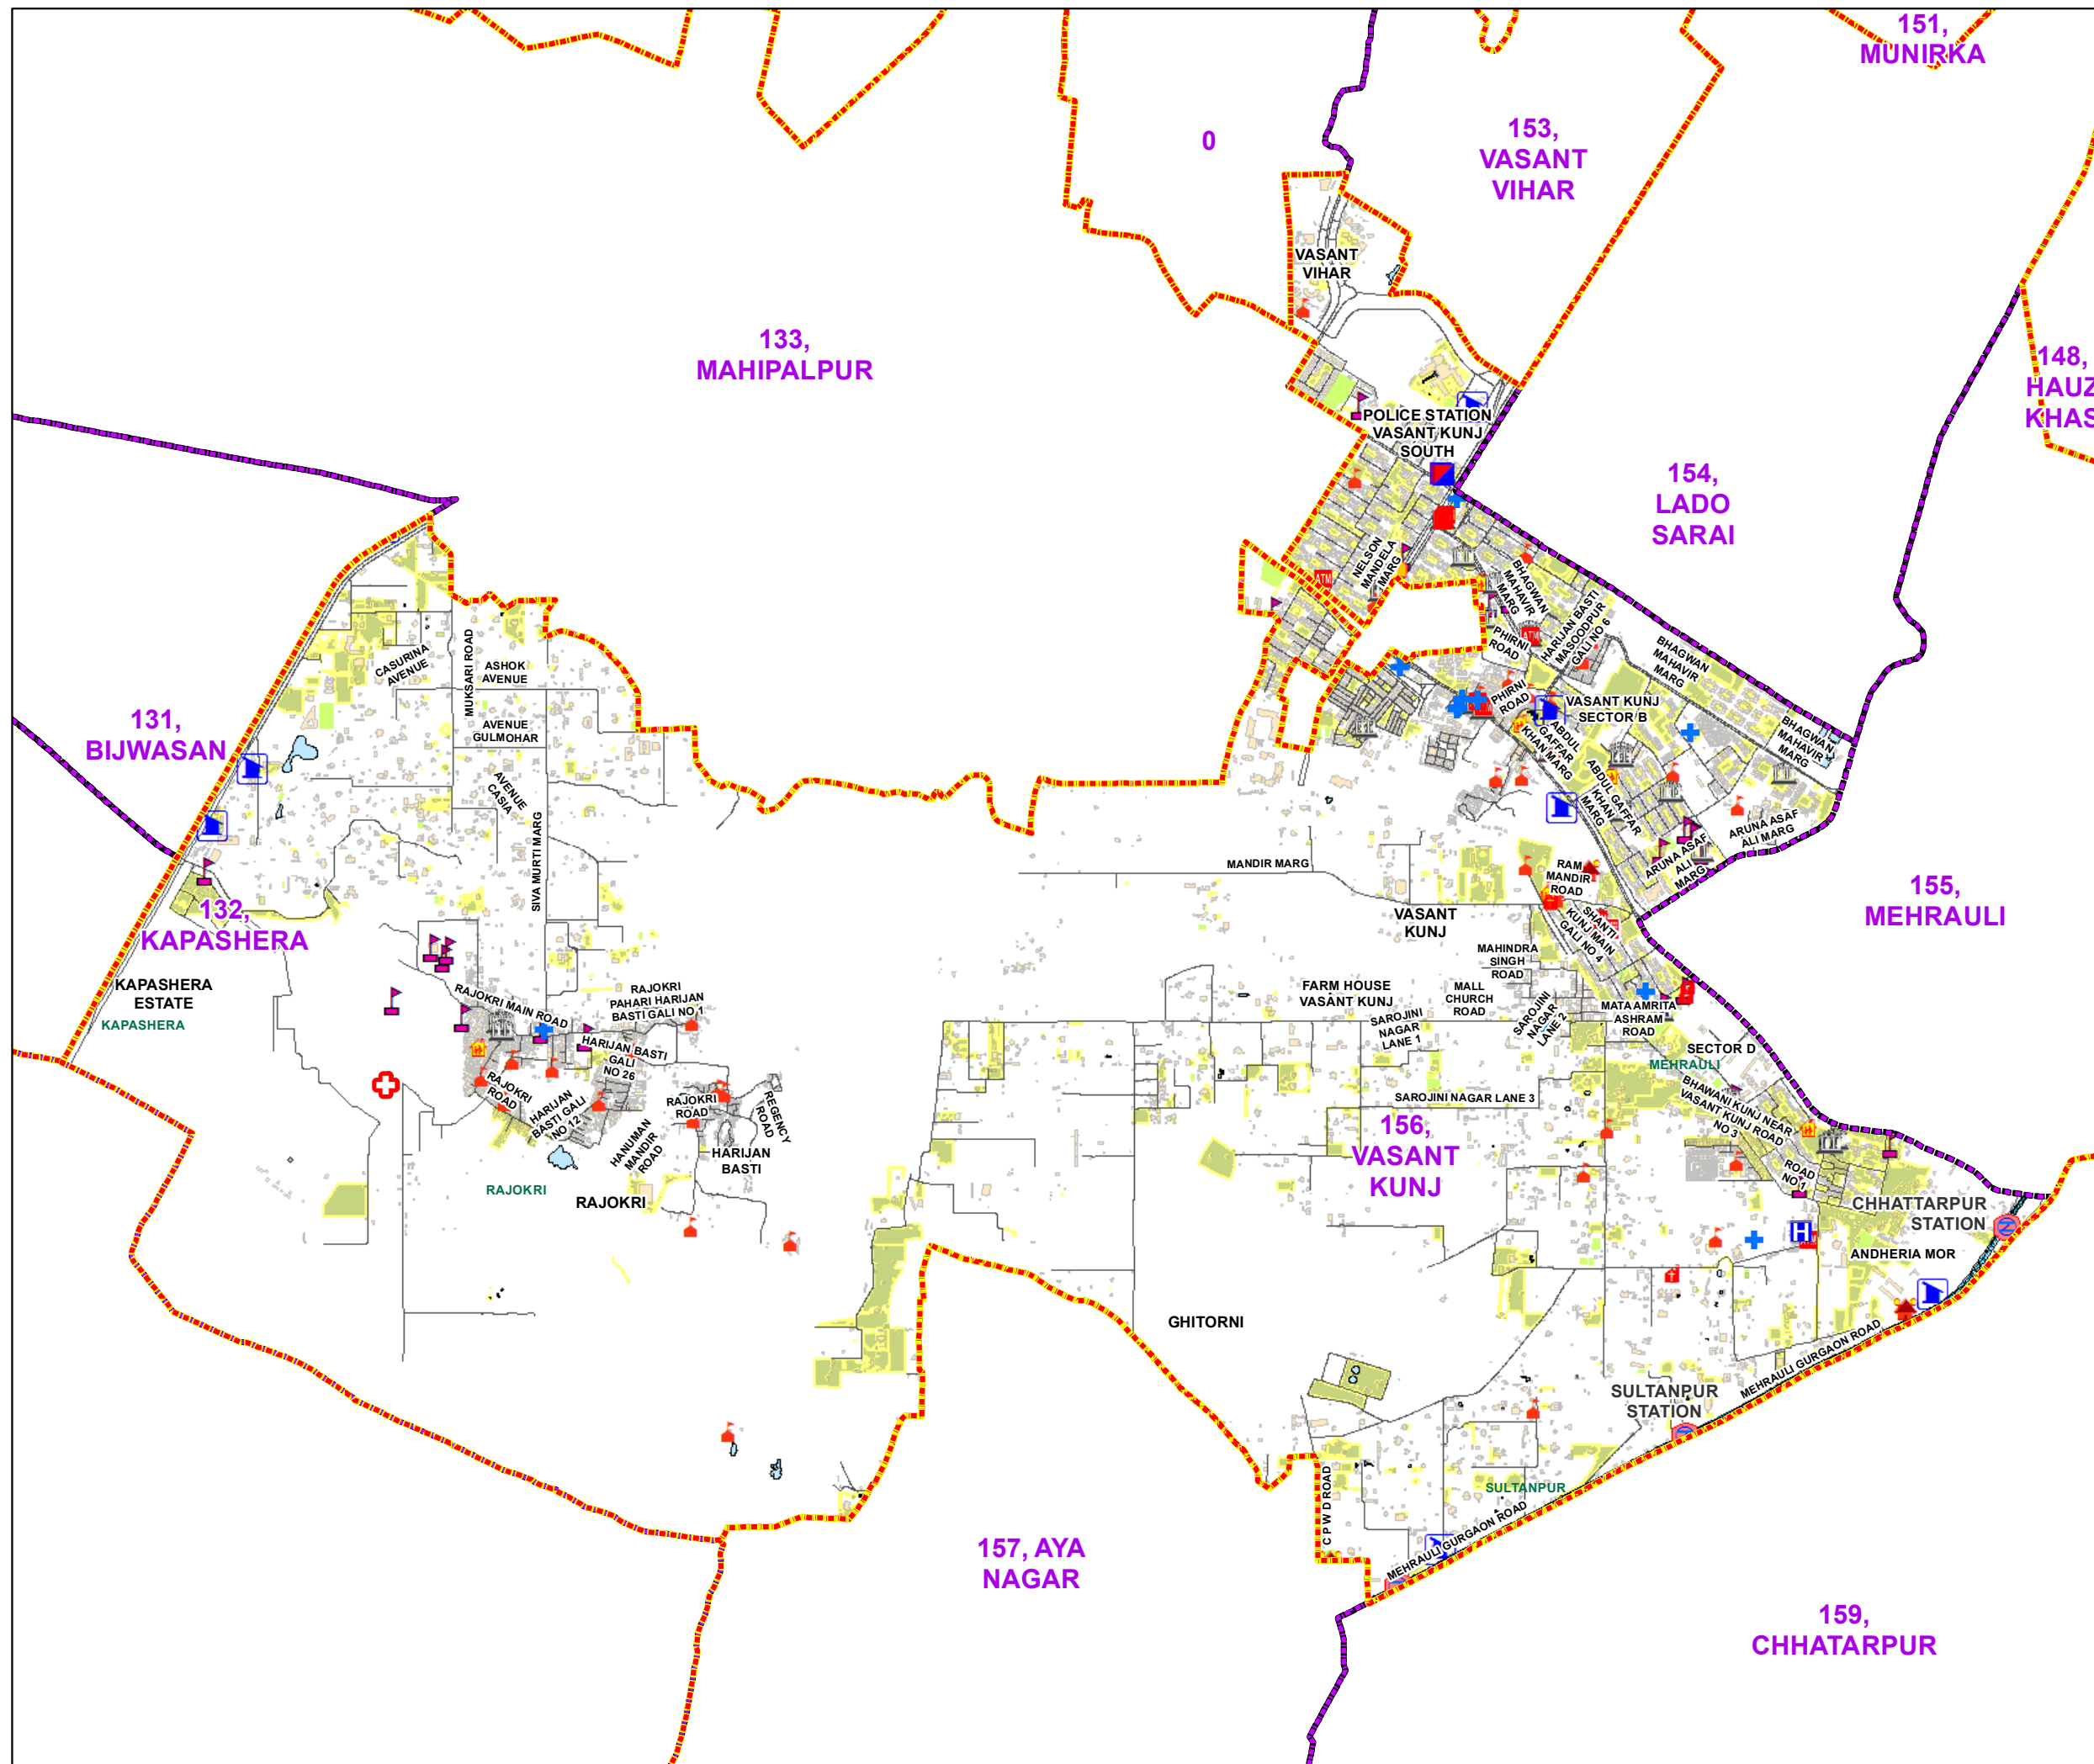

WARD NO.- 156, VASANT KUNJ

LEGEND

	Health Centre		Gurdwara
	Nursing Home		Bank
	Primary Health Centre		Metro Line
	Dispensary		Railway Line
	Govt Hospital		Road
	Petrol Pump		Village Boundary
	Church		Ward Boundary
	Community Center		Assembly Boundary
	Metro Station		Sub-Division Boundary
	ATM		District Boundary
	Mosque		Buildings
	College		Canal Bank
	Barat Ghar		Play Ground
	Police Station		Pond
	Cinema Hall		Storm Water Drain
	Fire Station		River Bank
	Temple		Garden Parks
	School		Stadium

Total Population - 57080
SC Population - 5467

1:26,250

For further details about this map, please contact

Geospatial Delhi Limited
(A Government of NCT of Delhi Company)
3rd Level, C- Wing, Vikas Bhawan-II,
Civil Lines, New Delhi - 110054
Website : www.gsdLorg.in