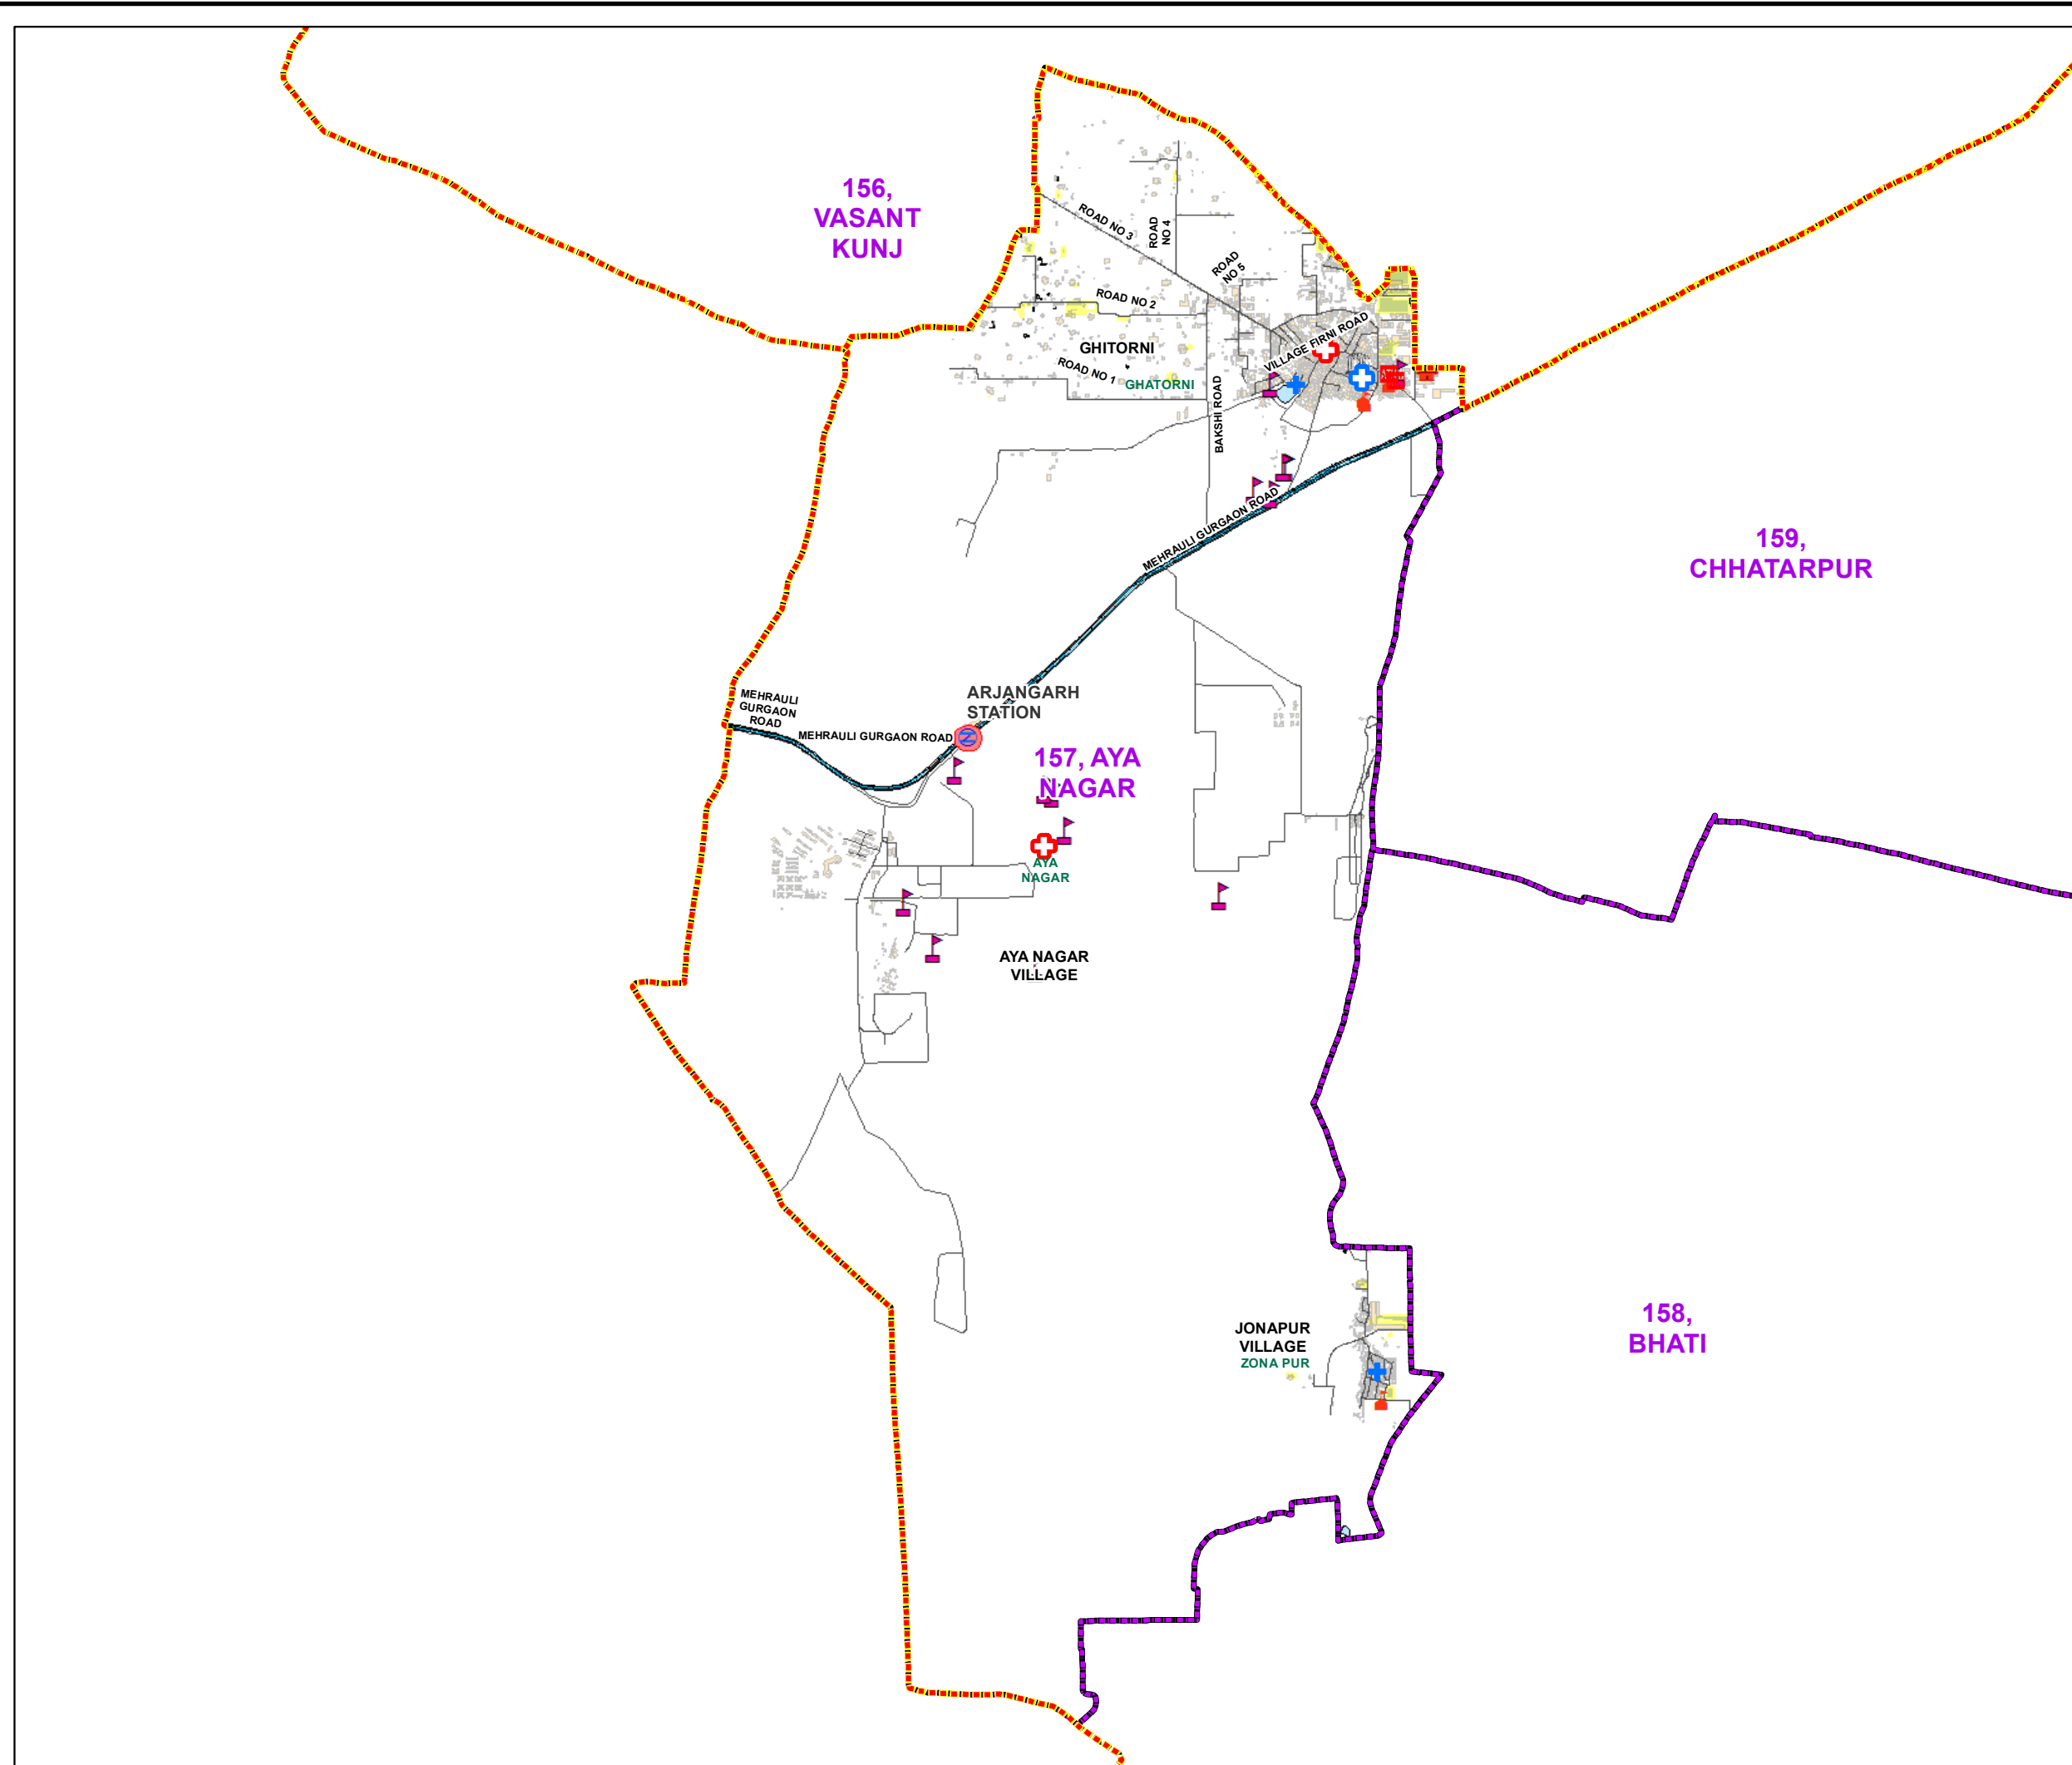

WARD NO.- 157, AYA NAGAR

प्रतिबंधित
केवल विभागीय प्रयोग हेतु
निर्यात के लिए नहीं

**RESTRICTED
FOR DEPARTMENTAL USE ONLY
NOT FOR EXPORT**

LEGEND

	Health Centre		Gurdwara
	Nursing Home		Bank
	Primary Health Centre		Metro Line
	Dispensary		Railway Line
	Govt Hospital		Road
	Petrol Pump		Village Boundary
	Church		Ward Boundary
	Community Center		Assembly Boundary
	Metro Station		Sub-Division Boundary
	ATM		District Boundary
	Mosque		Buildings
	College		Canal Bank
	Barat Ghar		Play Ground
	Police Station		Pond
	Cinema Hall		Storm Water Drain
	University		River Bank
	Fire Station		Garden Parks
	Temple		Stadium
	School		

Total Population - 51783
SC Population - 7027

1:27,200

For further details about this map, please contact

Geospatial Delhi Limited
(A Government of NCT of Delhi Company)
3rd Level, C- Wing, Vikas Bhawan-II,
Civil Lines, New Delhi - 110054
[Website : www.gsdLorg.in](http://www.gsdLorg.in)

Disclaimer:
Reproduction in whole or part by any means is prohibited without
written permission of Geospatial Delhi Limited. Responsibility of
data validation lies with the department concerned.