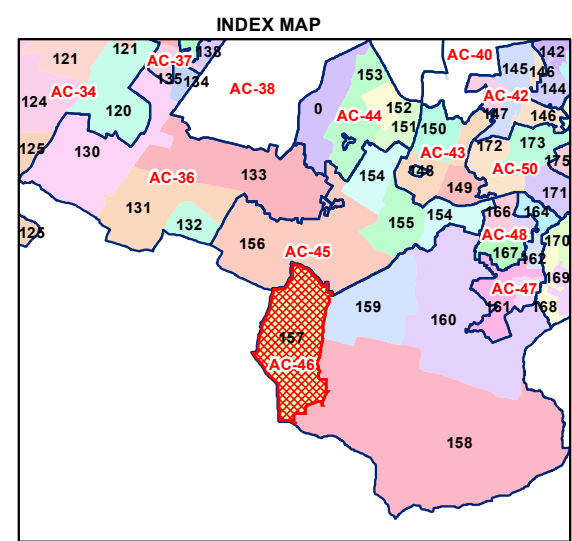

LEGEND

	Health Centre		Gurdwara
	Nursing Home		Bank
	Primary Health Centre		Metro Line
	Dispensary		Railway Line
	Govt Hospital		Road
	Petrol Pump		Village Boundary
	Church		Ward Boundary
	Community Center		Assembly Boundary
	Metro Station		Sub-Division Boundary
	ATM		District Boundary
	Mosque		Buildings
	College		Canal Bank
	Barat Ghar		Play Ground
	Police Station		Pond
	Cinema Hall		Storm Water Drain
	University		River Bank
	Fire Station		Garden Parks
	Temple		Stadium
	School		

Total Population - 51783
SC Population - 7027

1:27,200

For further details about this map, please contact

Geospatial Delhi Limited
(A Government of NCT of Delhi Company)
3rd Level, C- Wing, Vikas Bhawan-II,
Civil Lines, New Delhi - 110054
[Website : www.gsdLorg.in](http://www.gsdLorg.in)

Disclaimer:
Reproduction in whole or part by any means is prohibited without
written permission of Geospatial Delhi Limited. Responsibility of
data validation lies with the department concerned.