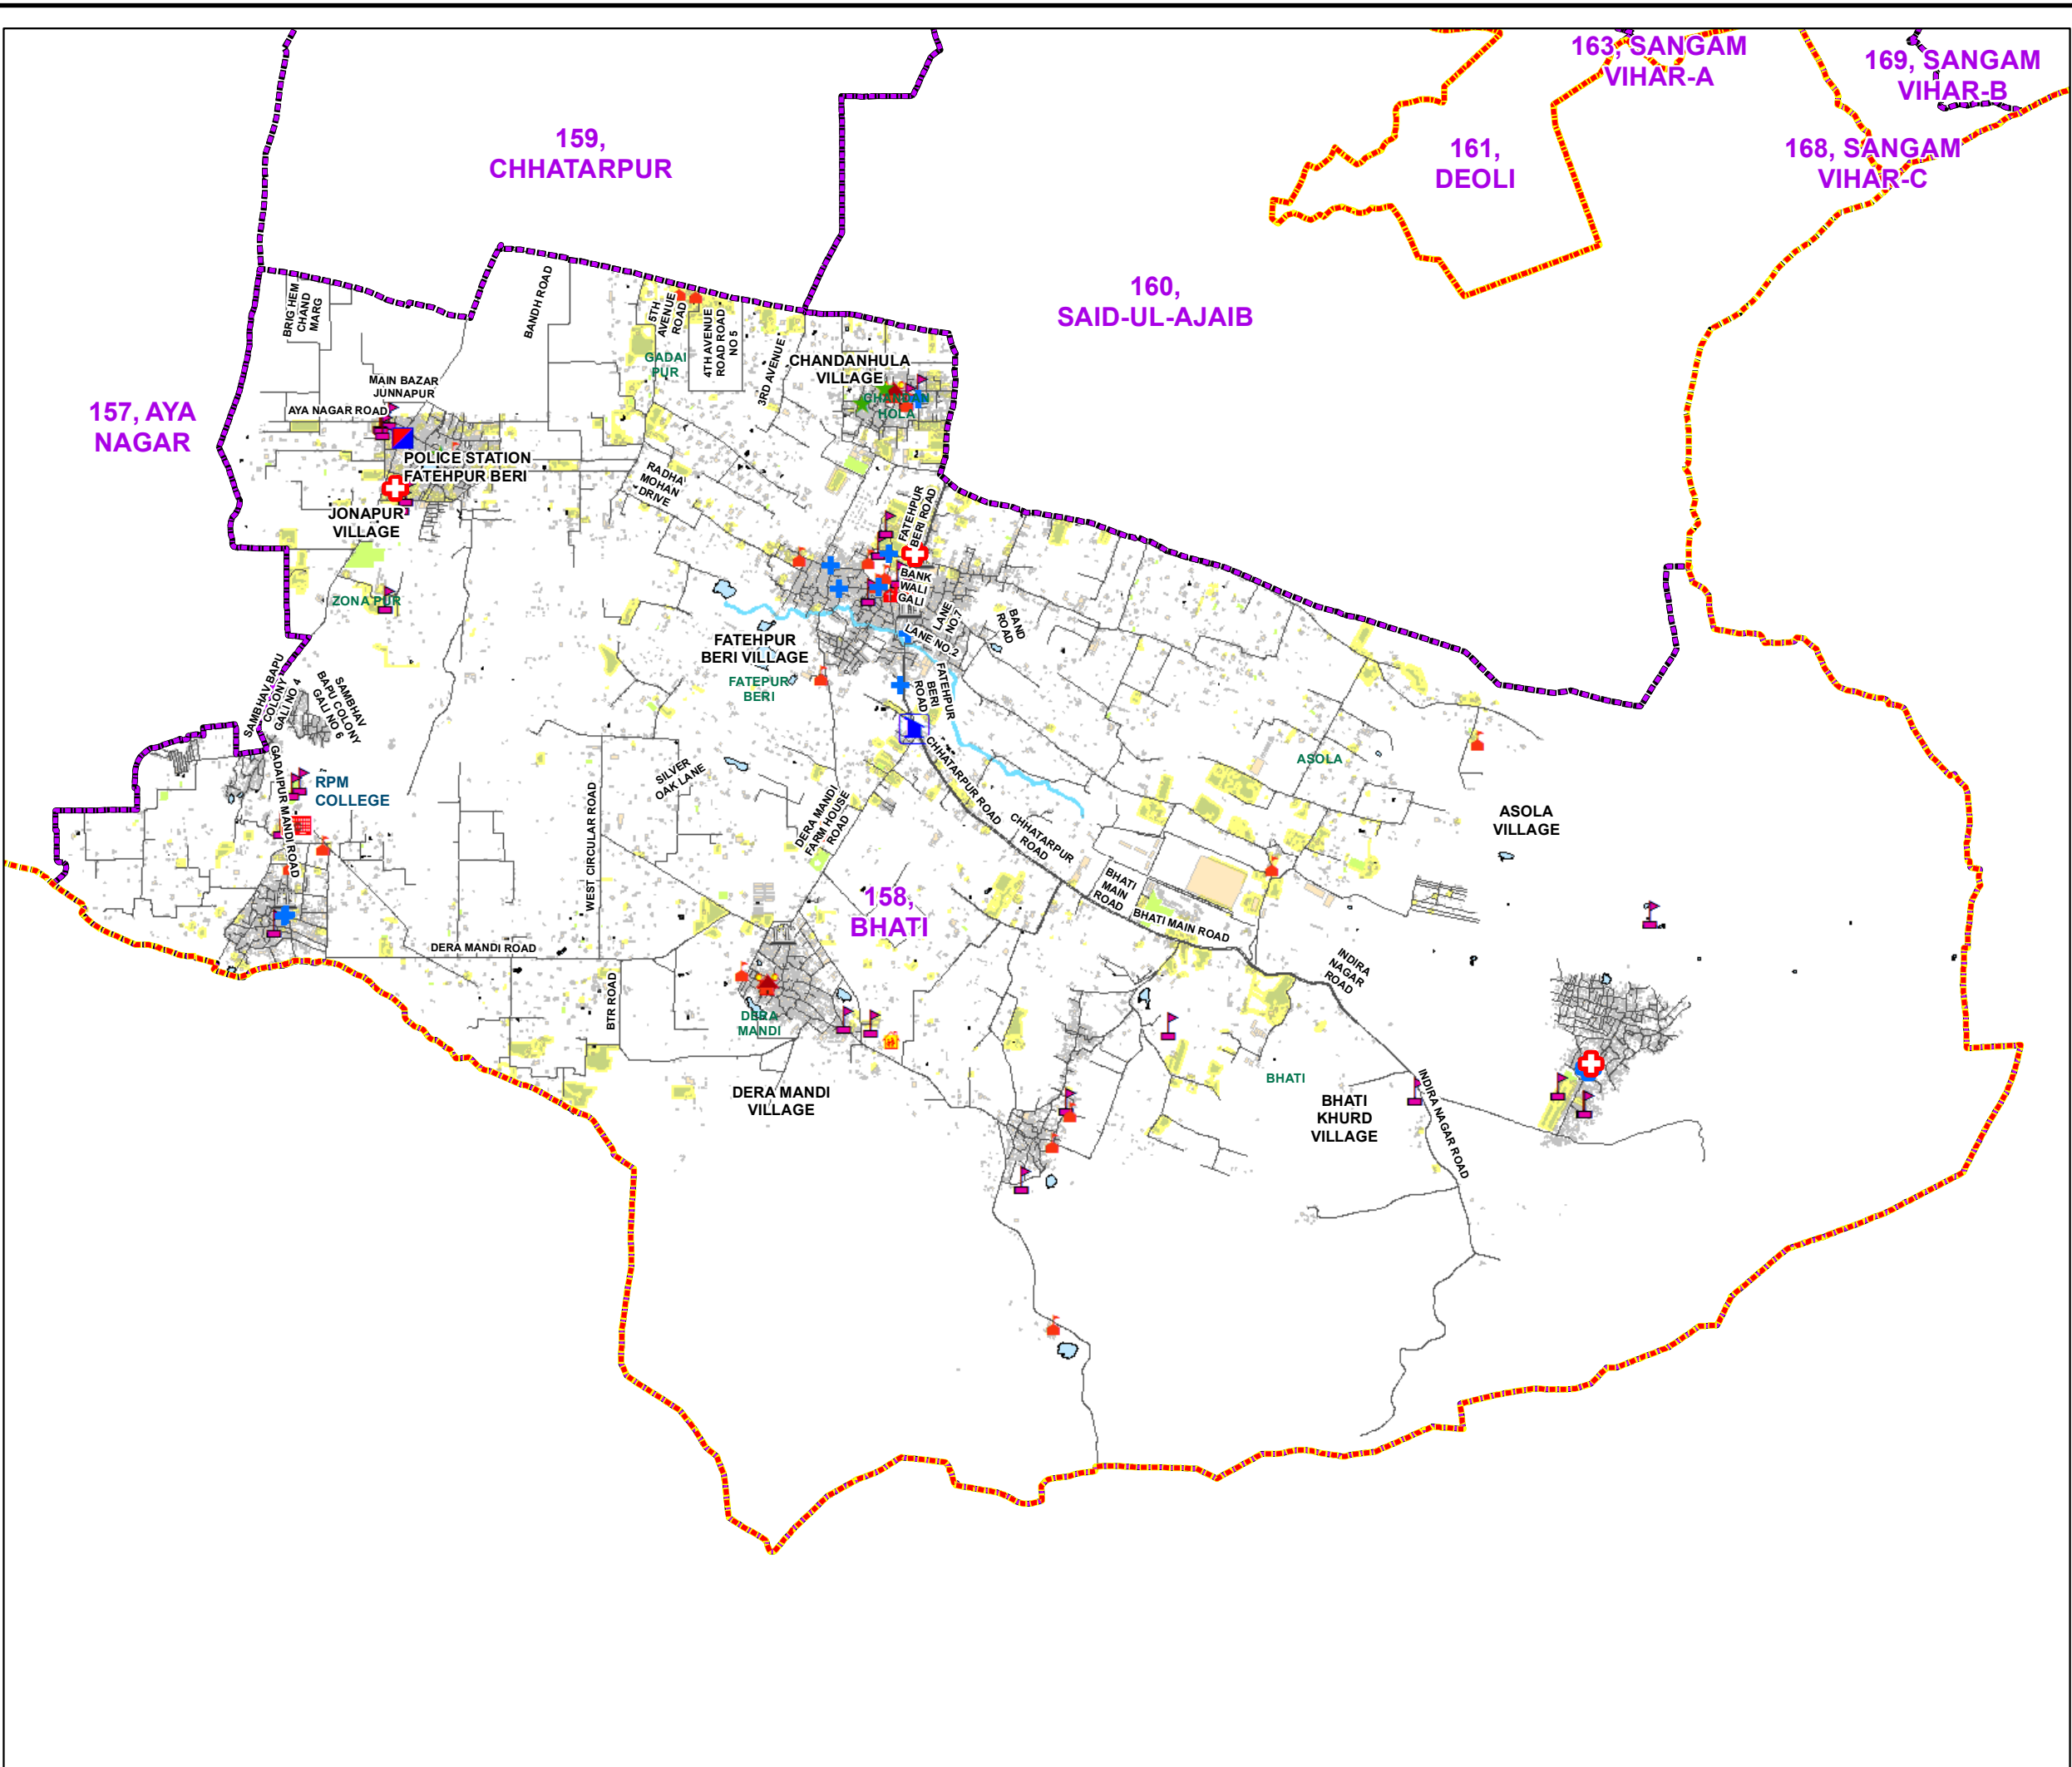

WARD NO.- 158, BHATI

प्रतिबंधित
केवल विभागीय प्रयोग हेतु
निर्यात के लिए नहीं

**RESTRICTED
FOR DEPARTMENTAL USE ONLY
NOT FOR EXPORT**