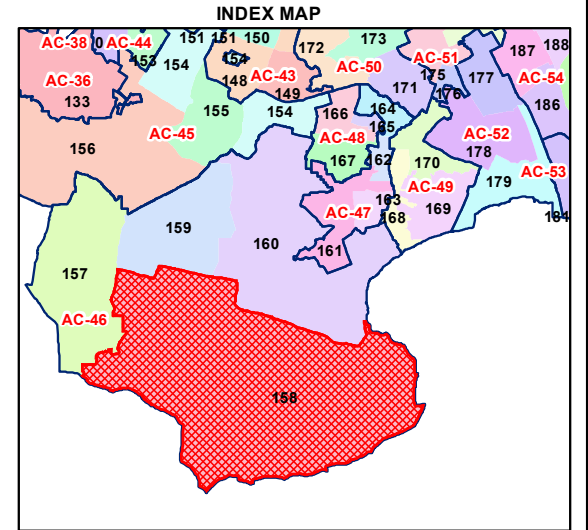

LEGEND

	Health Centre		Gurdwara
	Nursing Home		Bank
	Primary Health Centre		Metro Line
	Dispensary		Railway Line
	Govt Hospital		Road
	Petrol Pump		Village Boundary
	Church		Ward Boundary
	Community Center		Assembly Boundary
	Metro Station		Sub-Division Boundary
	ATM		District Boundary
	Mosque		Buildings
	College		Canal Bank
	Barat Ghar		Play Ground
	Police Station		Pond
	Cinema Hall		Storm Water Drain
	University		River Bank
	Fire Station		Garden Parks
	Temple		Stadium
	School		

Total Population - 71373
SC Population - 11057

1:38,720

For further details about this map, please contact

Geospatial Delhi Limited
(A Government of NCT of Delhi Company)
3rd Level, C- Wing, Vikas Bhawan-II,
Civil Lines, New Delhi - 110054
[Website : www.gsdLorg.in](http://www.gsdLorg.in)