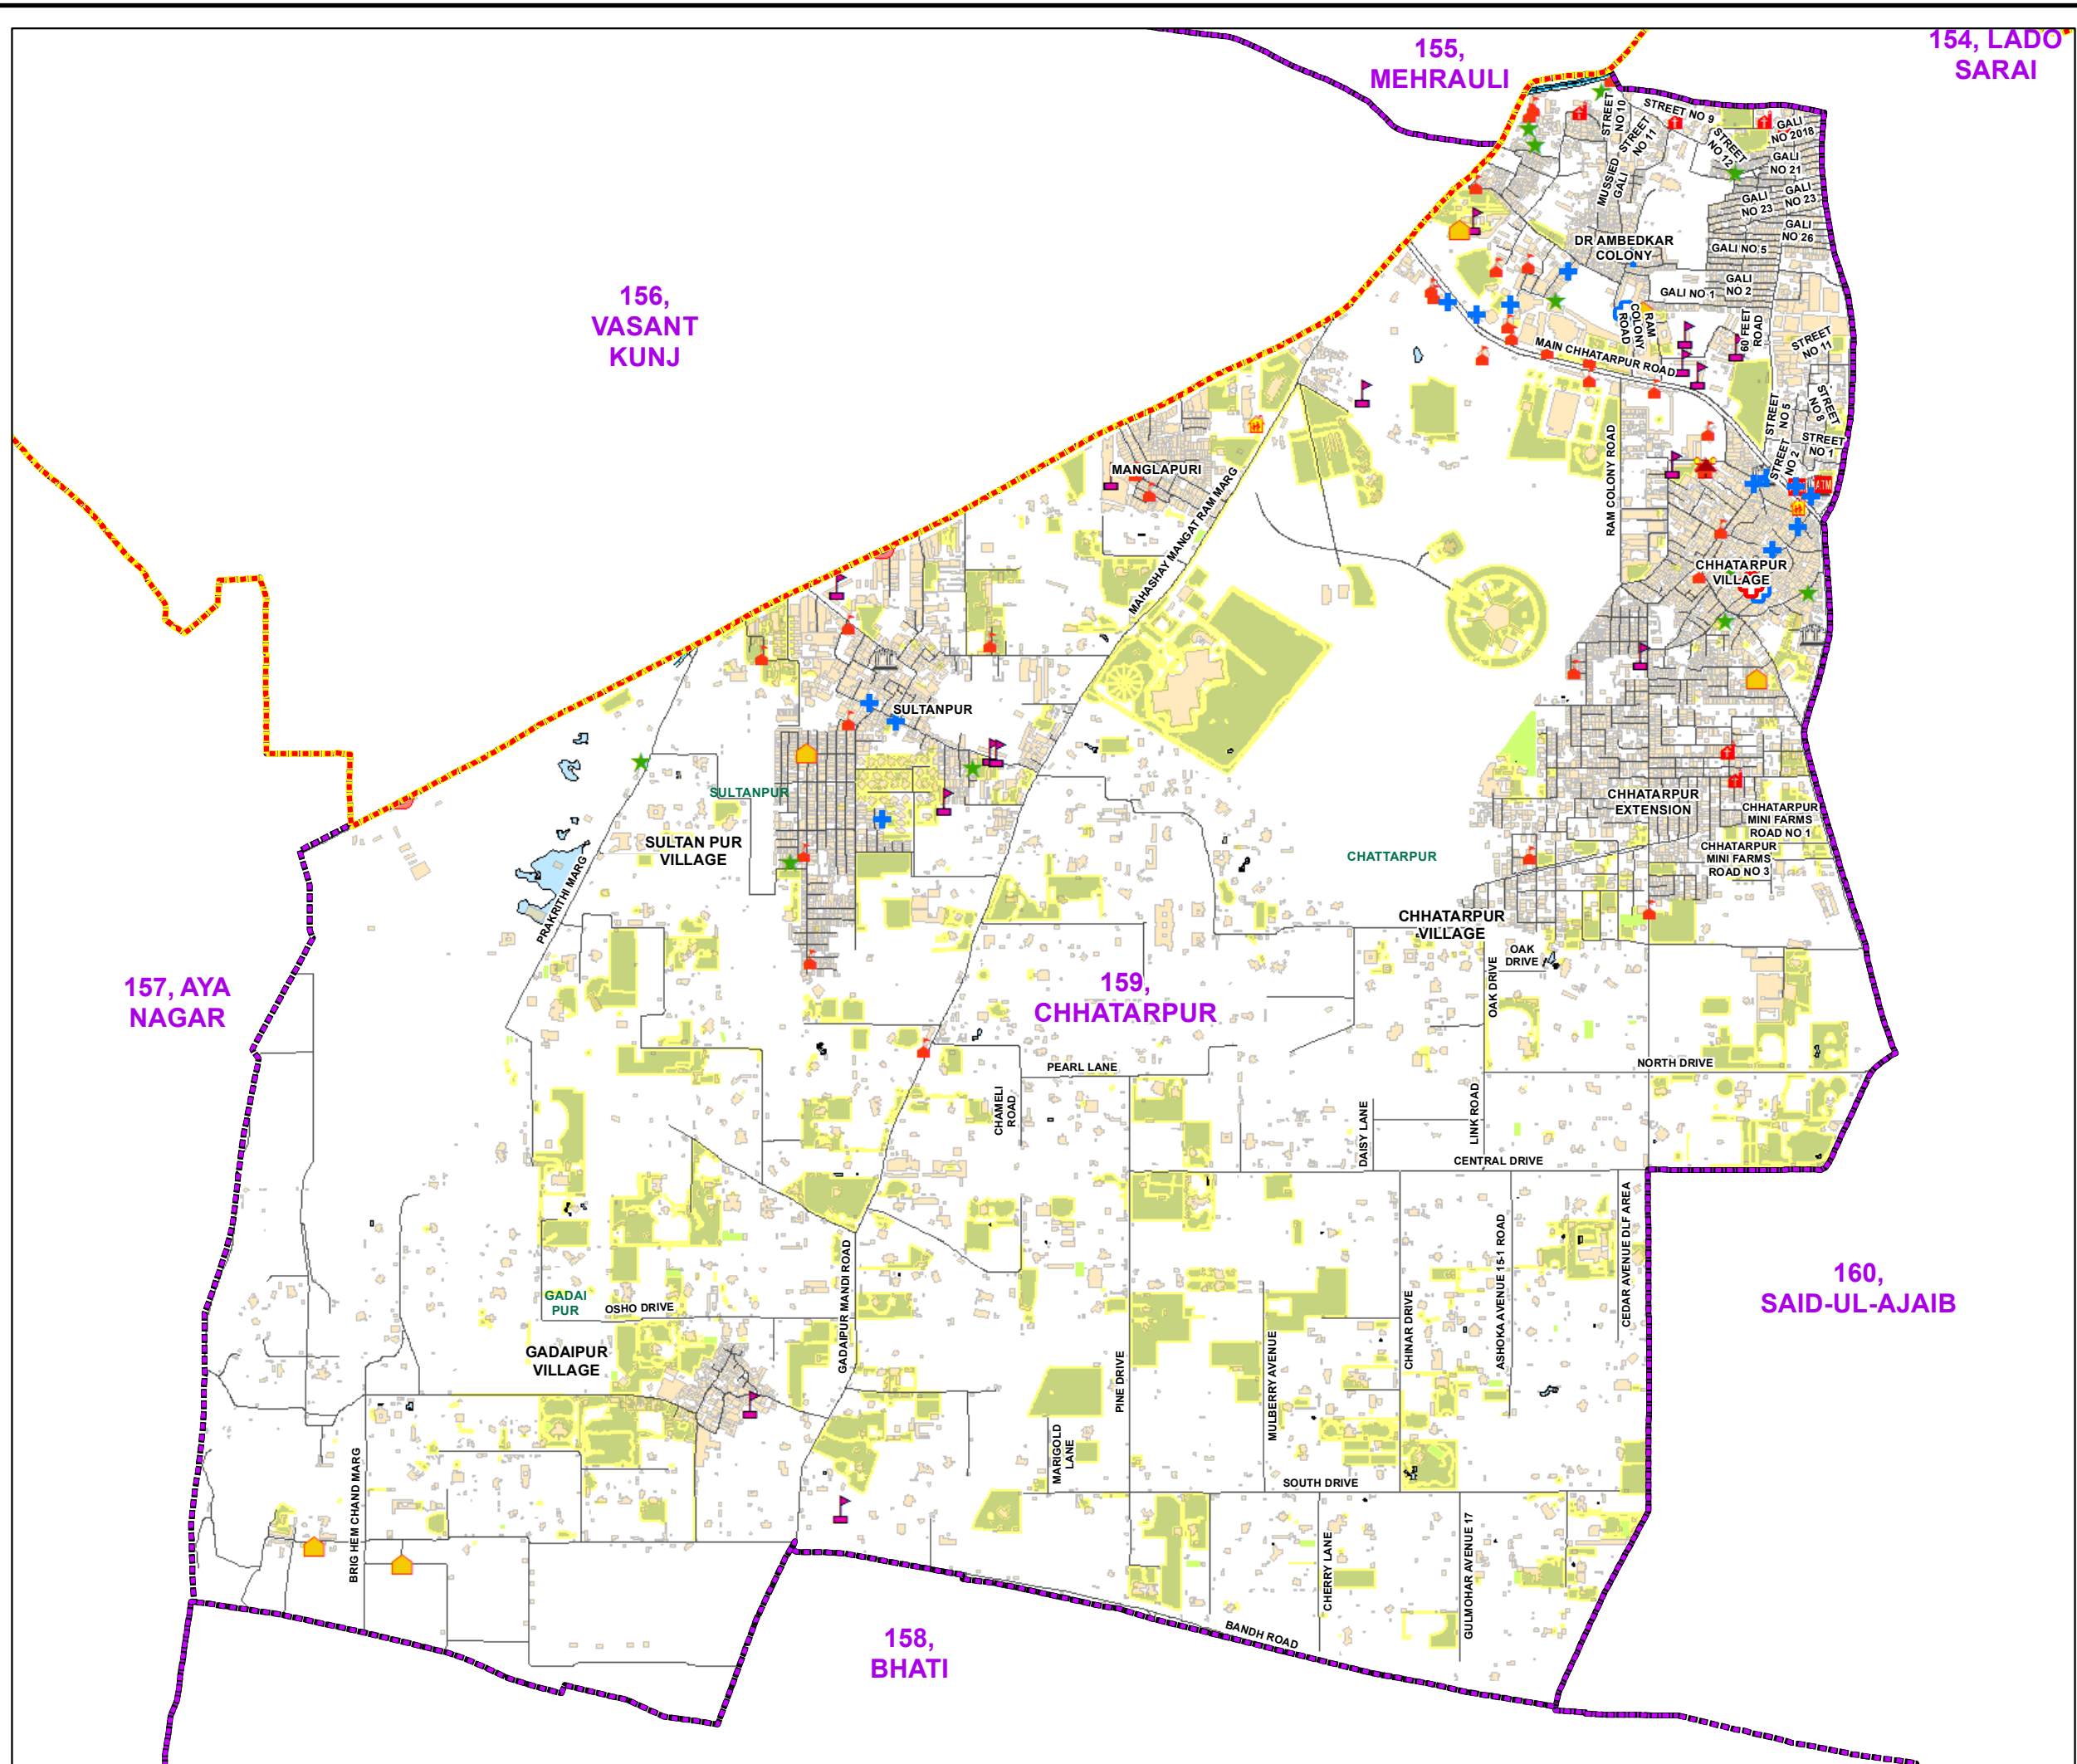

WARD NO.- 159, CHHATARPUR

 प्रतिबंधित
 केवल विभागीय प्रयोग हेतु
 निर्यात के लिए नहीं

LEGEND

	Health Centre		Gurudwara
	Nursing Home		Bank
	Primary Health Centre		Metro Line
	Dispensary		Railway Line
	Govt Hospital		Road
	Petrol Pump		Village Boundary
	Church		Ward Boundary
	Community Center		Assembly Boundary
	Metro Station		Sub-Division Boundary
	ATM		District Boundary
	Mosque		Buildings
	College		Canal Bank
	Barat Ghar		Play Ground
	Police Station		Pond
	Cinema Hall		Storm Water Drain
	University		River Bank
	Fire Station		Garden Parks
	Temple		Stadium
	School		

Total Population - 58988
SC Population - 8849

1:15,440

For further details about this map, please contact

Geospatial Delhi Limited
 (A Government of NCT of Delhi Company)
 3rd Level, C- Wing, Vikas Bhawan-II,
 Civil Lines, New Delhi - 110054
 Website : www.gsdlog.in

Disclaimer:
 Reproduction in whole or part by any means is prohibited without
 written permission of Geospatial Delhi Limited Responsibility of
 data validation lies with the department concerned.