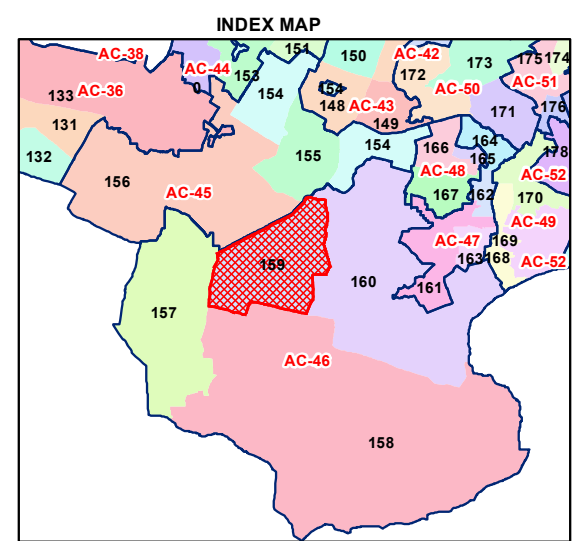

LEGEND

	Health Centre		Gurudwara
	Nursing Home		Bank
	Primary Health Centre		Metro Line
	Dispensary		Railway Line
	Govt Hospital		Road
	Petrol Pump		Village Boundary
	Church		Ward Boundary
	Community Center		Assembly Boundary
	Metro Station		Sub-Division Boundary
	ATM		District Boundary
	Mosque		Buildings
	College		Canal Bank
	Barat Ghar		Play Ground
	Police Station		Pond
	Cinema Hall		Storm Water Drain
	University		River Bank
	Fire Station		Garden Parks
	Temple		Stadium
	School		

Total Population - 58988
SC Population - 8849

1:15,440

For further details about this map, please contact

Geospatial Delhi Limited
(A Government of NCT of Delhi Company)
3rd Level, C- Wing, Vikas Bhawan-II,
Civil Lines, New Delhi - 110054
Website : www.gsdlog.in

Disclaimer:
Reproduction in whole or part by any means is prohibited without
written permission of Geospatial Delhi Limited Responsibility of
data validation lies with the department concerned.