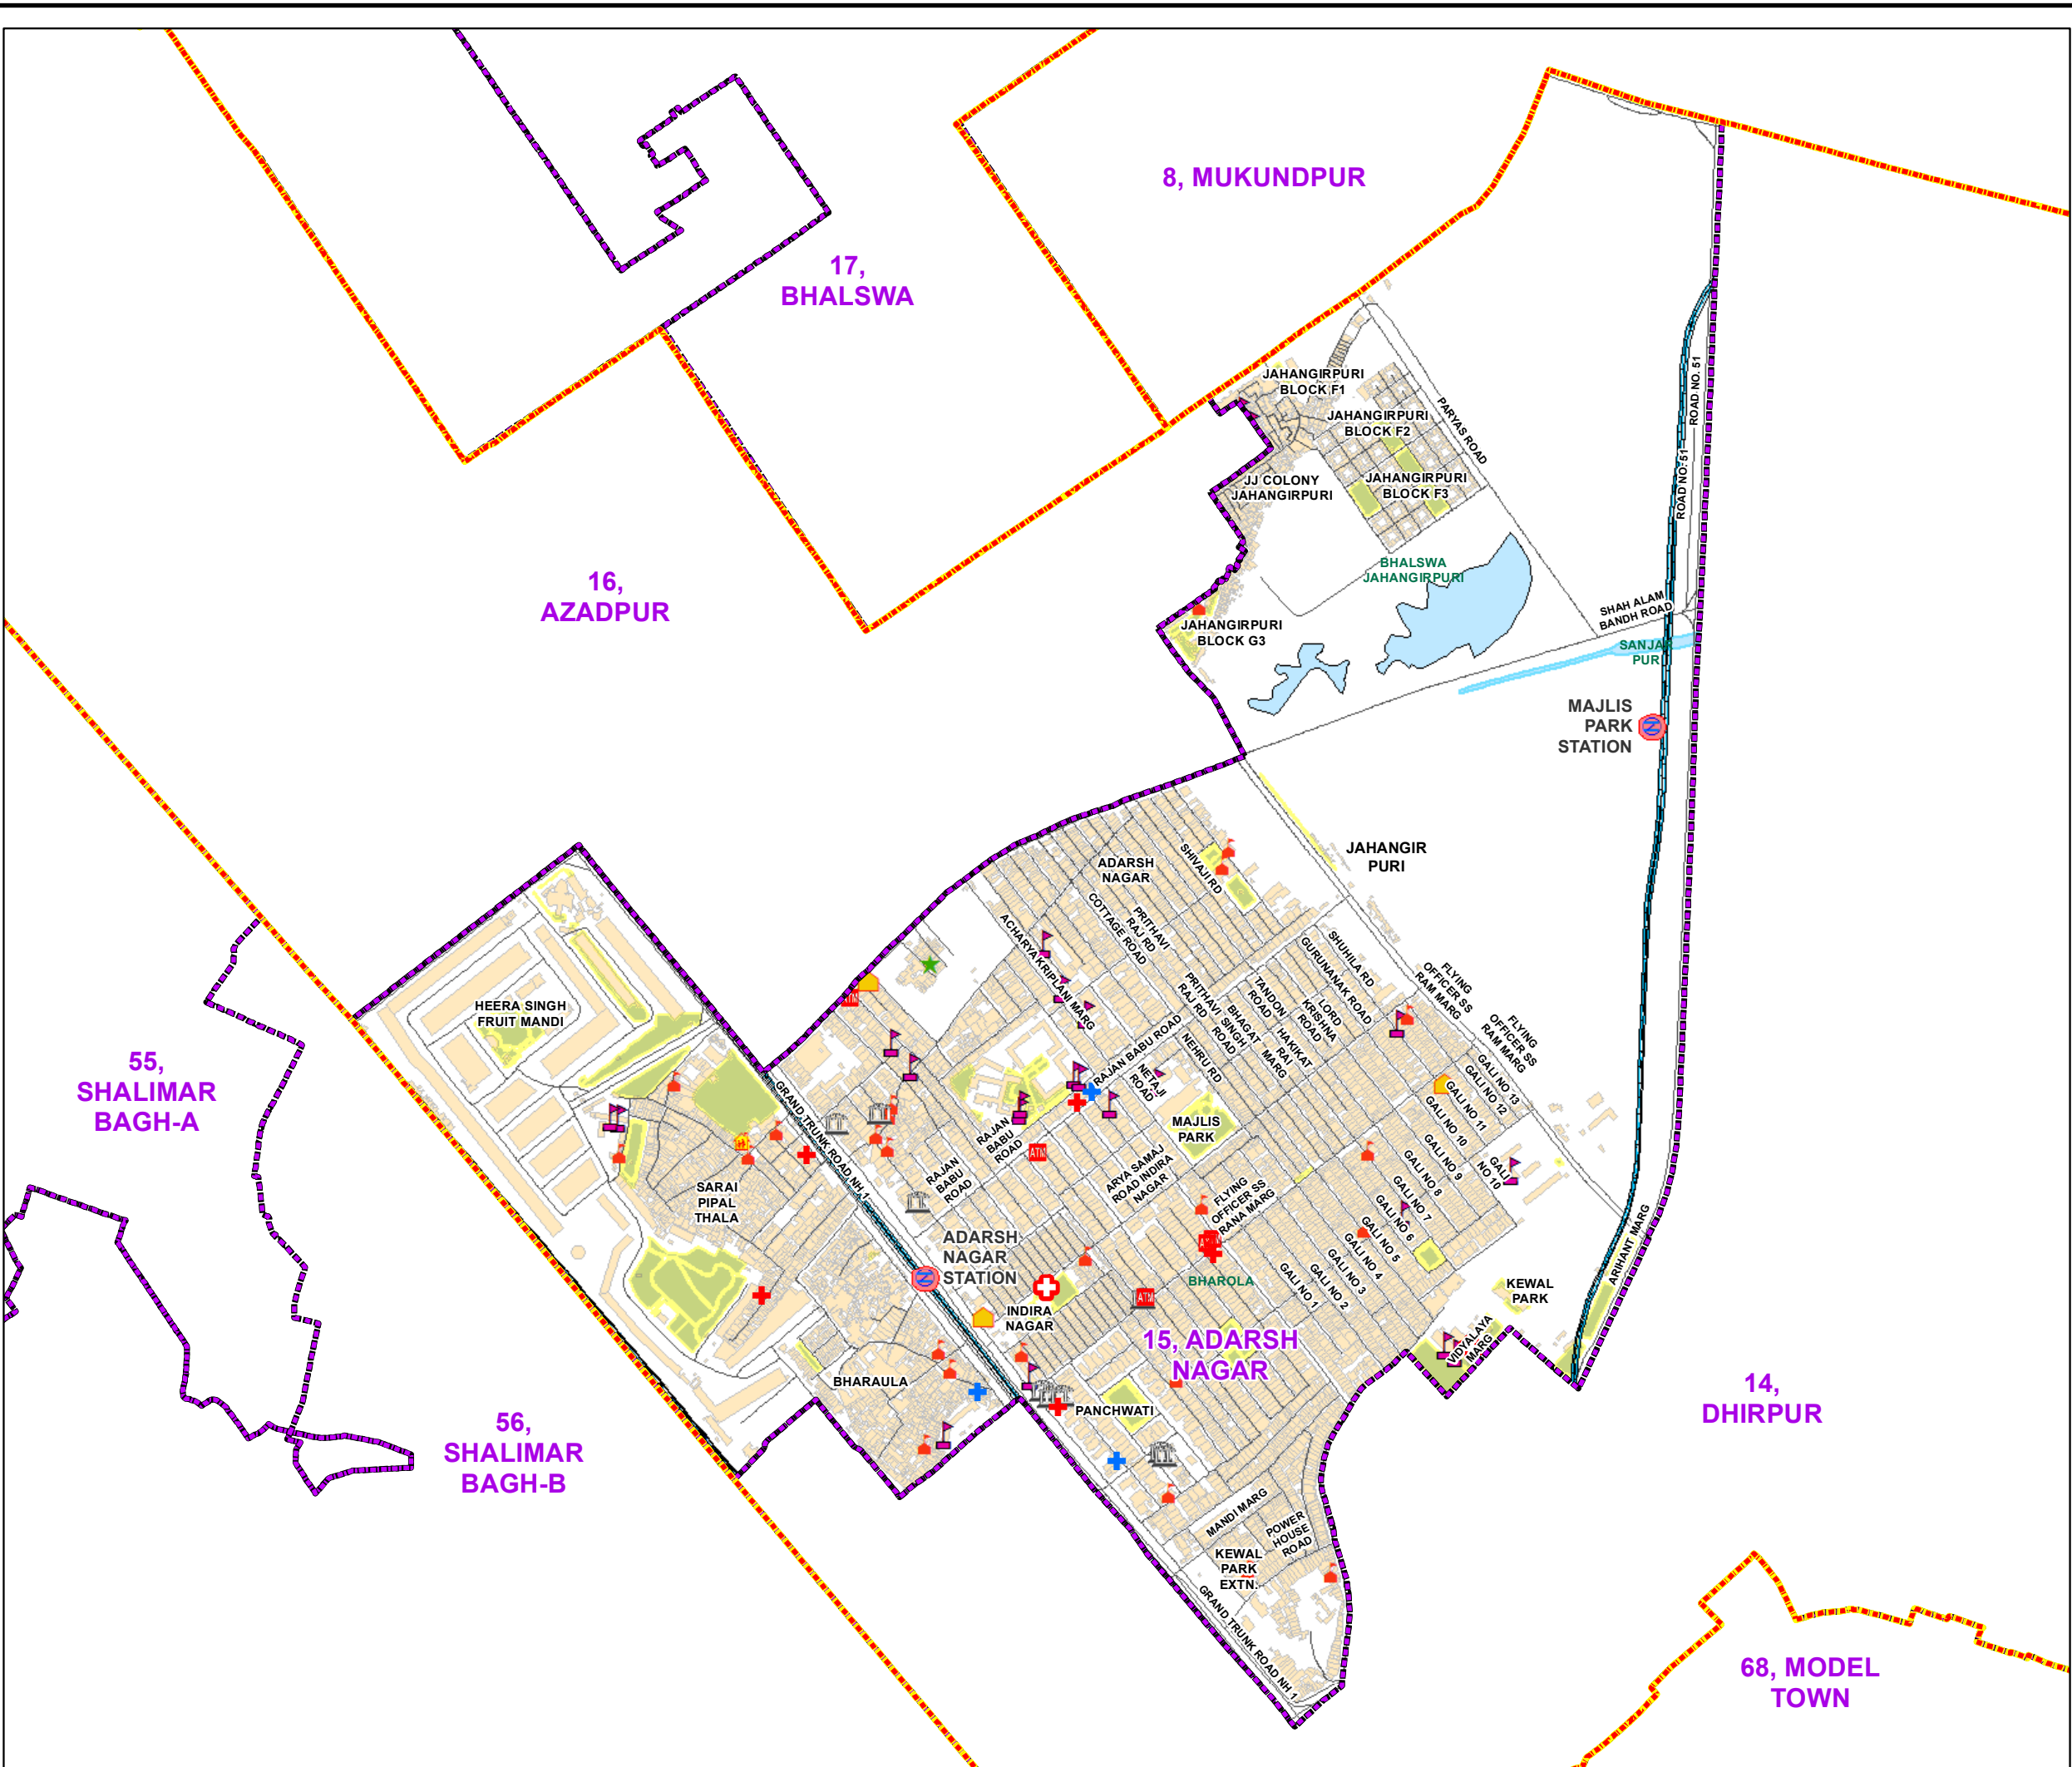

WARD NO.- 15, ADARSH NAGAR

प्रतिबंधित
केवल विभागीय प्रयोग हेतु
निर्यात के लिए नहीं

**RESTRICTED
FOR DEPARTMENTAL USE ONLY
NOT FOR EXPORT**