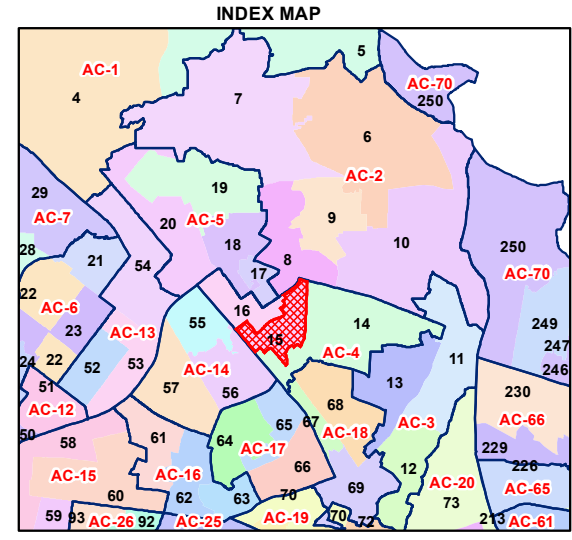

LEGEND

	Health Centre		Gurudwara
	Nursing Home		Bank
	Primary Health Centre		Metro Line
	Dispensary		Railway Line
	Govt Hospital		Road
	Petrol Pump		Village Boundary
	Church		Ward Boundary
	Community Center		Assembly Boundary
	Metro Station		Sub-Division Boundary
	ATM		District Boundary
	Mosque		Buildings
	College		Canal Bank
	Barat Ghar		Play Ground
	Police Station		Pond
	Cinema Hall		Storm Water Drain
	University		River Bank
	Fire Station		Garden Parks
	Temple		Stadium
	School		

Total Population - 59139
SC Population - 7578

1:9,550

For further details about this map, please contact

Geospatial Delhi Limited
(A Government of NCT of Delhi Company)
3rd Level, C- Wing, Vikas Bhawan-II,
Civil Lines, New Delhi - 110054
Website : www.gsdLorg.in