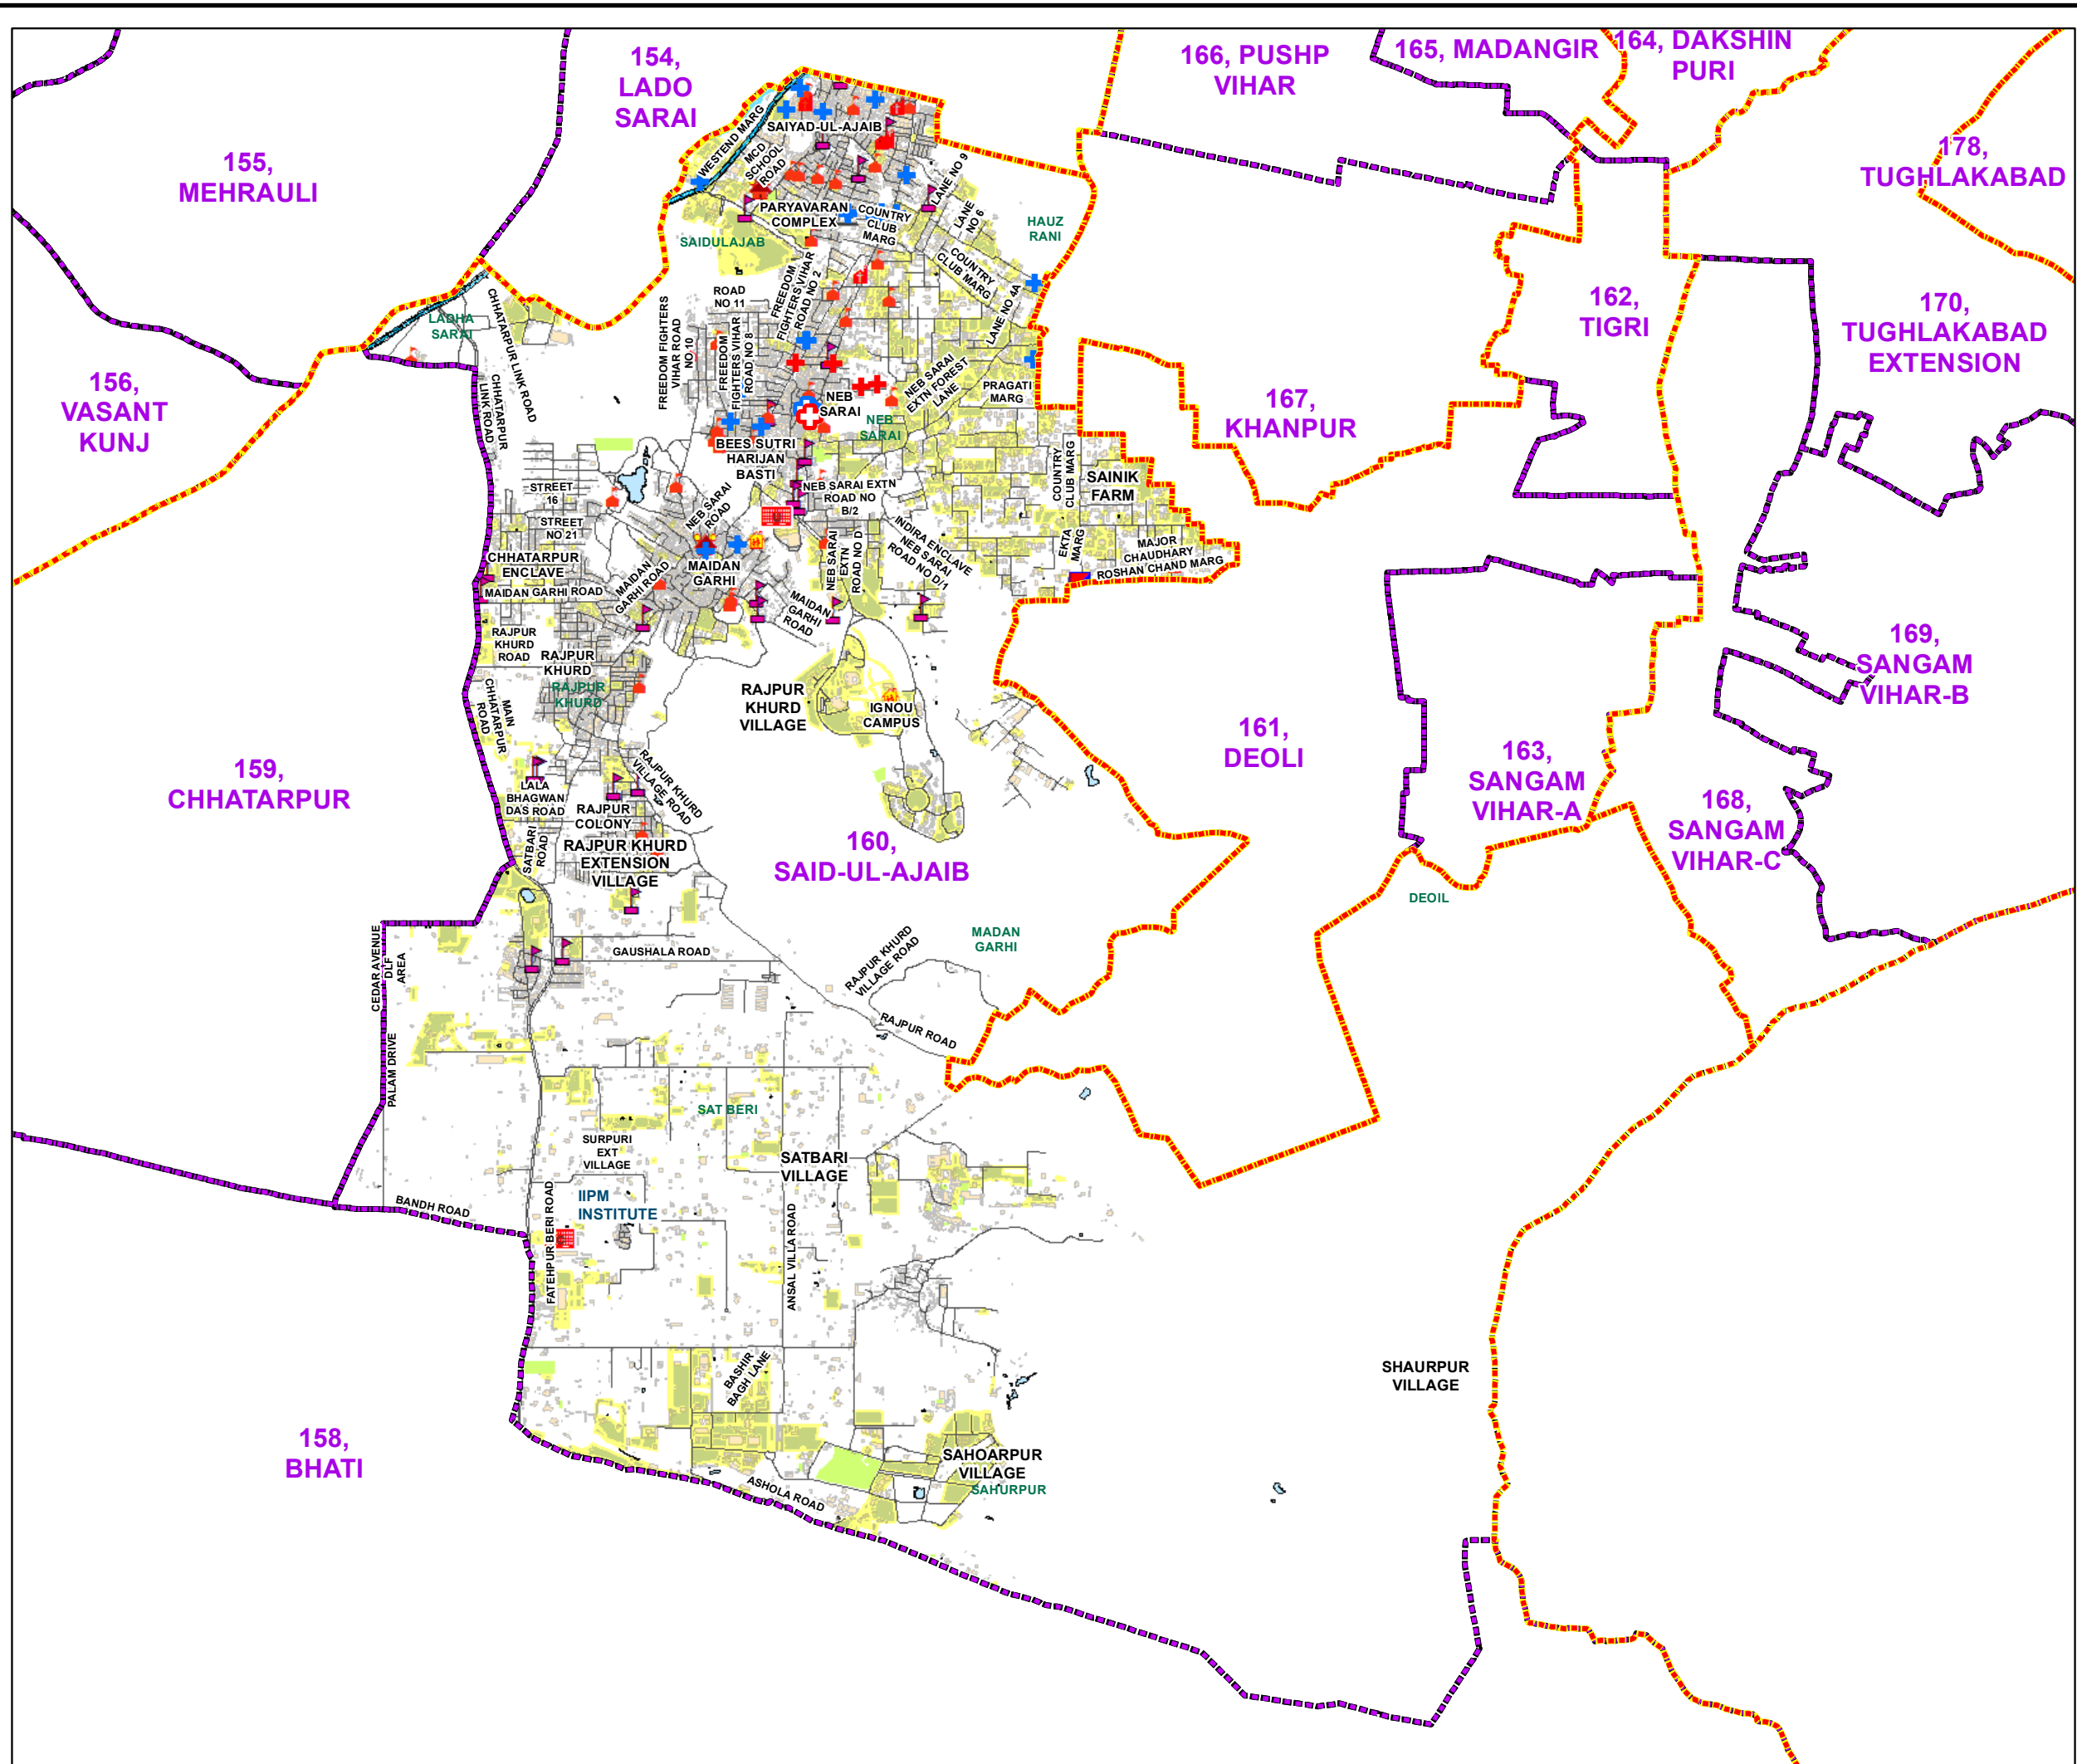

WARD NO.- 160, SAID-UL-AJAIB

N

Geospatial DELHI LIMITED
(A Govt. of NCT of Delhi Company)

DELHI GOVERNMENT
TEAM DELHI MAKING THINGS HAPPEN

प्रतिबंधित
केवल विभागीय प्रयोग हेतु
निर्यात के लिए नहीं

**RESTRICTED
FOR DEPARTMENTAL USE ONLY
NOT FOR EXPORT**

LEGEND

	Health Centre		Gurudwara
	Nursing Home		Bank
	Primary Health Centre		Metro Line
	Dispensary		Railway Line
	Govt Hospital		Road
	Petrol Pump		Village Boundary
	Church		Ward Boundary
	Community Center		Assembly Boundary
	Metro Station		Sub-Division Boundary
	ATM		District Boundary
	Mosque		Buildings
	College		Canal Bank
	Barat Ghar		Play Ground
	Police Station		Pond
	Cinema Hall		Storm Water Drain
	University		River Bank
	Fire Station		Garden Parks
	Temple		Stadium
	School		

Total Population - 70967
SC Population - 8905

1:29,450

For further details about this map, please contact

Geospatial Delhi Limited
 (A Government of NCT of Delhi Company)
 3rd Level, C- Wing, Vikas Bhawan-II,
 Civil Lines, New Delhi - 110054
 Website : www.gsdlog.in

Disclaimer:
 Reproduction in whole or part by any means is prohibited without
 written permission of Geospatial Delhi Limited. Responsibility of
 data validation lies with the department concerned.

© GOVERNMENT OF DELHI COPYRIGHT, 2012
 Map Print Date- 13-10-2022