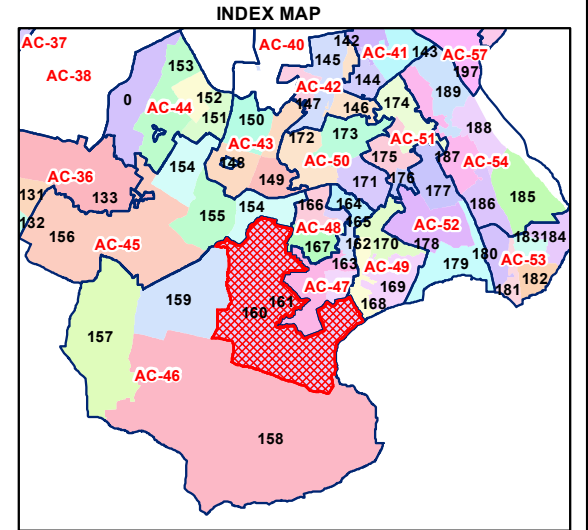

LEGEND

	Health Centre		Gurudwara
	Nursing Home		Bank
	Primary Health Centre		Metro Line
	Dispensary		Railway Line
	Govt Hospital		Road
	Petrol Pump		Village Boundary
	Church		Ward Boundary
	Community Center		Assembly Boundary
	Metro Station		Sub-Division Boundary
	ATM		District Boundary
	Mosque		Buildings
	College		Canal Bank
	Barat Ghar		Play Ground
	Police Station		Pond
	Cinema Hall		Storm Water Drain
	University		River Bank
	Fire Station		Garden Parks
	Temple		Stadium
	School		

Total Population - 70967
SC Population - 8905

1:29,450

For further details about this map, please contact

Geospatial Delhi Limited
(A Government of NCT of Delhi Company)
3rd Level, C- Wing, Vikas Bhawan-II,
Civil Lines, New Delhi - 110054
Website : www.gsdlog.in

Disclaimer:
Reproduction in whole or part by any means is prohibited without
written permission of Geospatial Delhi Limited. Responsibility of
data validation lies with the department concerned.

© GOVERNMENT OF DELHI COPYRIGHT, 2012
Map Print Date- 13-10-2022