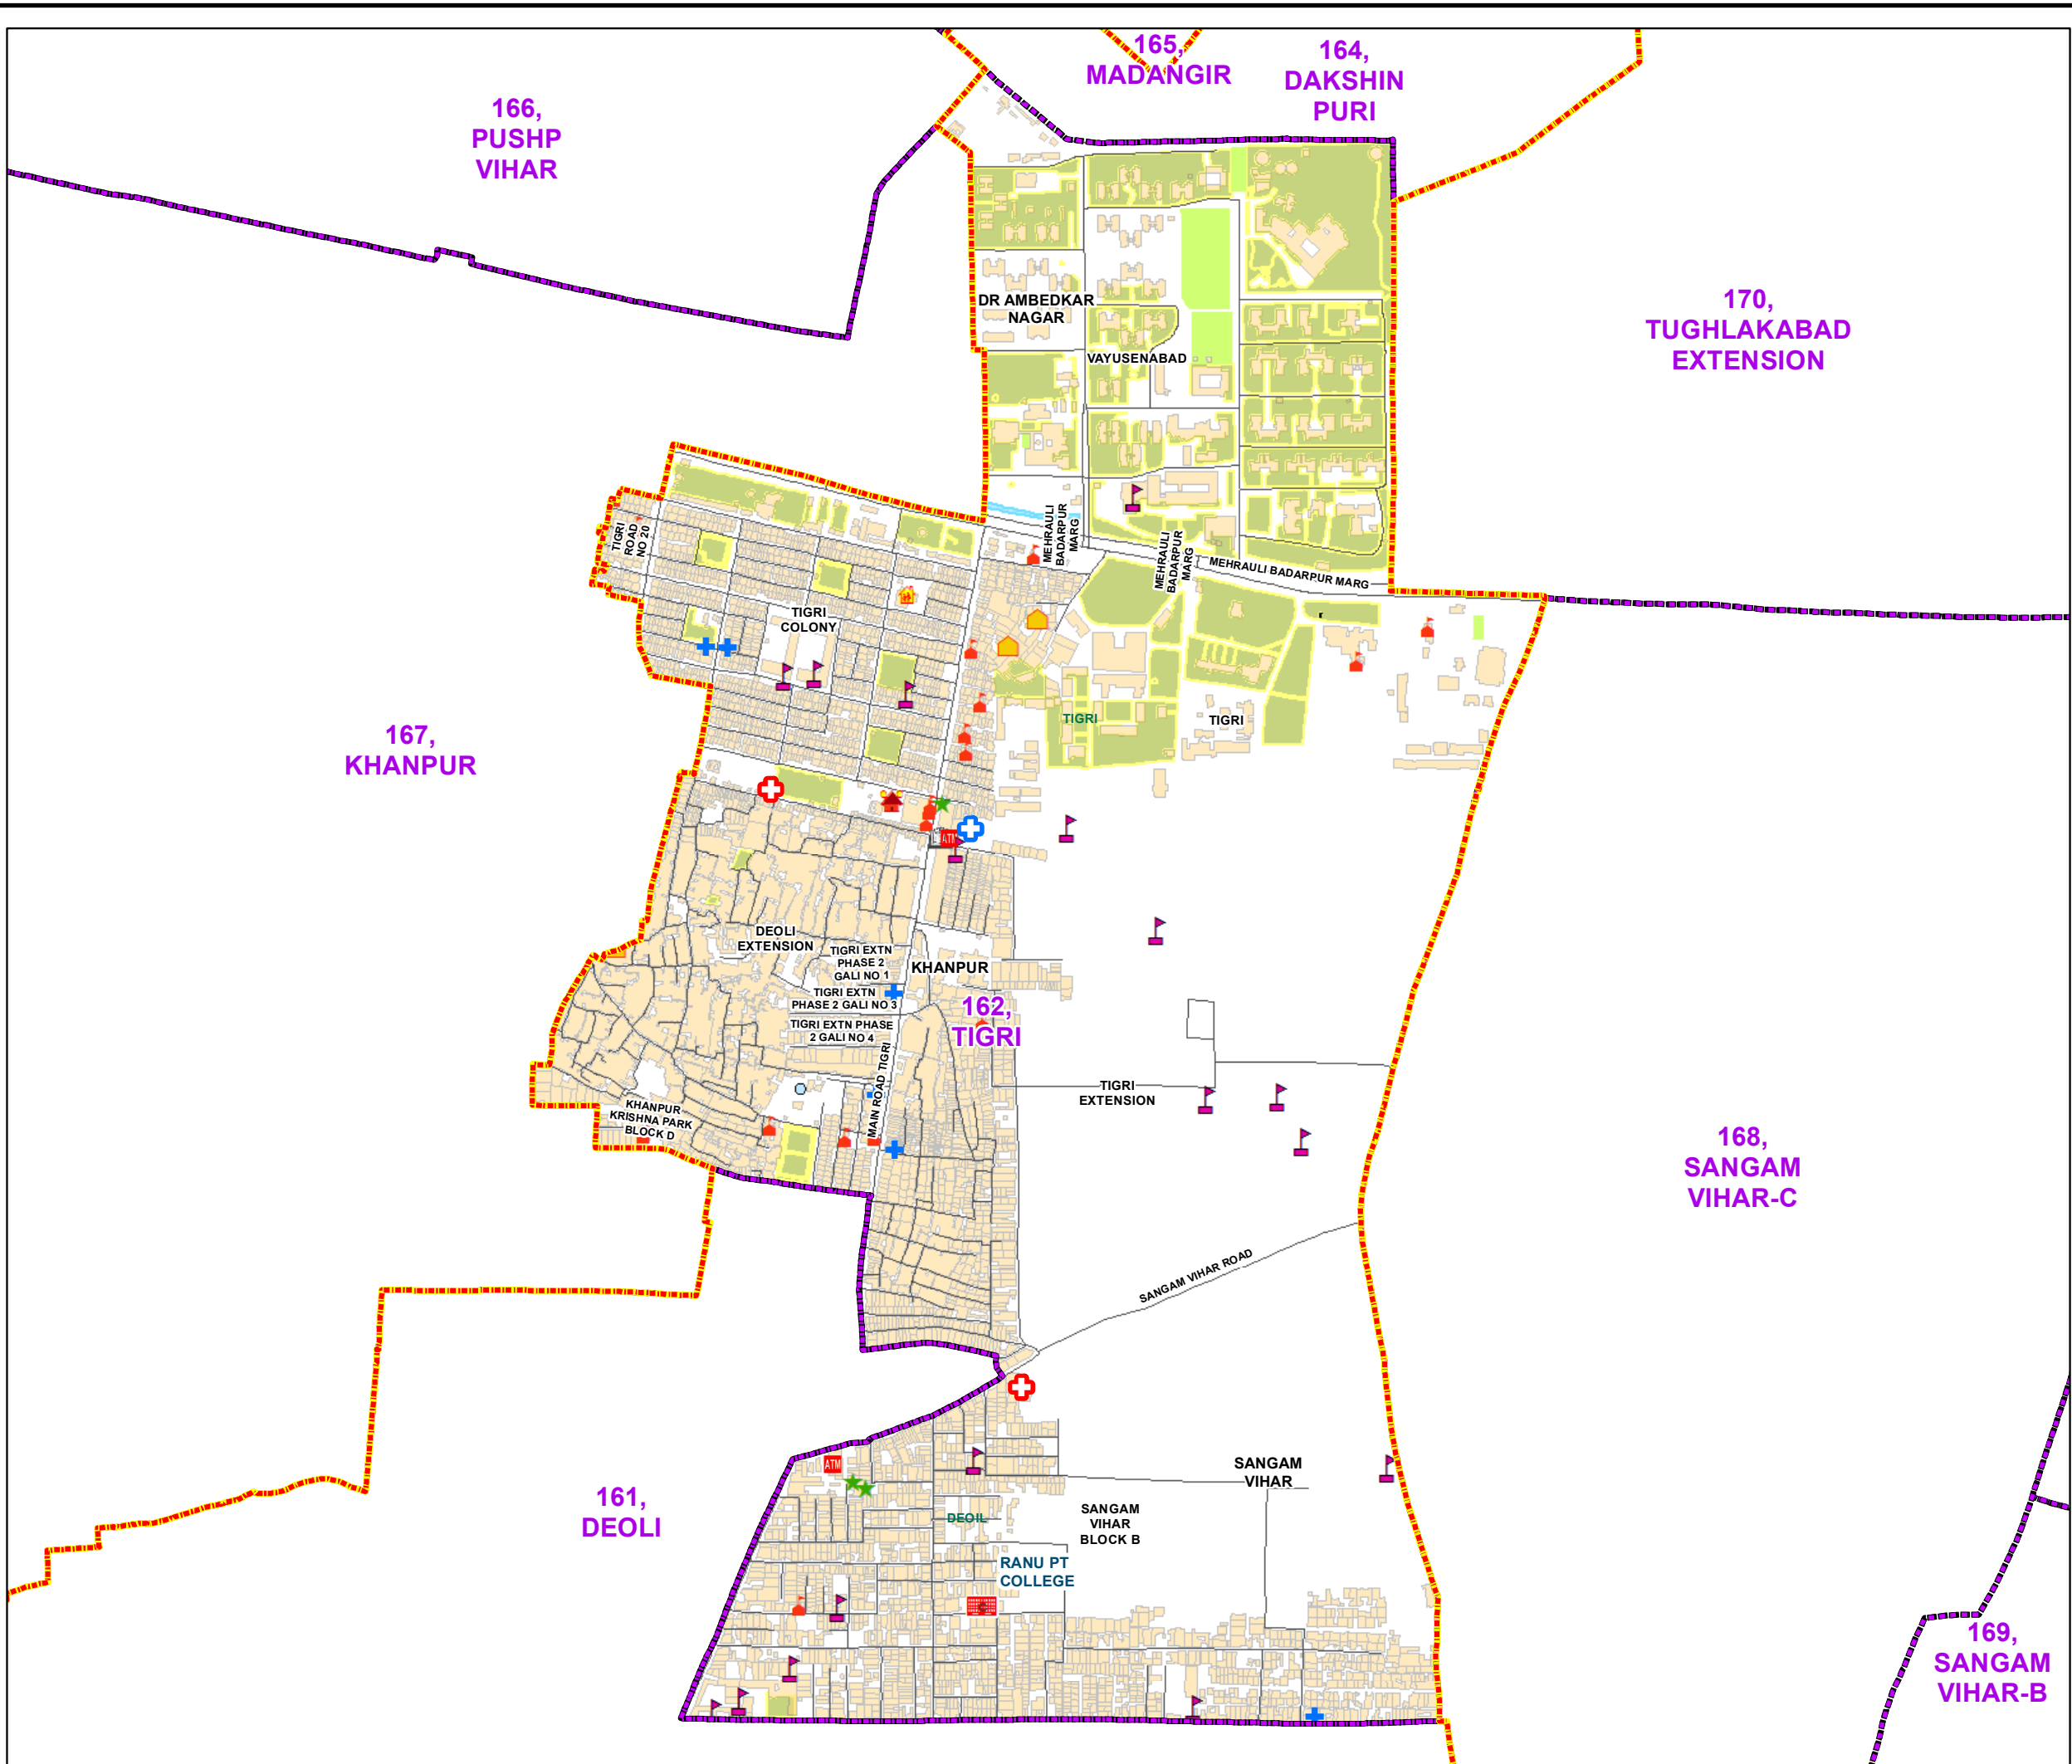

# WARD NO.- 162, TIGRI

N

Geospatial DELHI LIMITED  
(A Govt. of NCT of Delhi Company)

DELHI GOVERNMENT  
TEAM DELHI MARKING THROUGH MAPS

प्रतिबंधित  
केवल विभागीय प्रयोग हेतु  
निर्यात के लिए नहीं

**RESTRICTED  
FOR DEPARTMENTAL USE ONLY  
NOT FOR EXPORT**

### LEGEND

Health Centre	Gurudwara
Nursing Home	Bank
Primary Health Centre	Metro Line
Dispensary	Railway Line
Govt Hospital	Road
Petrol Pump	Village Boundary
Church	Ward Boundary
Community Center	Assembly Boundary
Metro Station	Sub-Division Boundary
ATM	District Boundary
Mosque	Buildings
College	Canal Bank
Barat Ghar	Play Ground
Police Station	Pond
Cinema Hall	Storm Water Drain
University	River Bank
Fire Station	Garden Parks
Temple	Stadium
School	

**Total Population - 70576**  
**SC Population - 24661**

1:6,250

*For further details about this map, please contact*

Geospatial Delhi Limited  
 (A Government of NCT of Delhi Company)  
 3rd Level, C- Wing, Vikas Bhawan-II,  
 Civil Lines, New Delhi - 110054  
 Website : [www.gsdLorg.in](http://www.gsdLorg.in)

© GOVERNMENT OF DELHI COPYRIGHT, 2012  
 Map Print Date- 13-10-2022