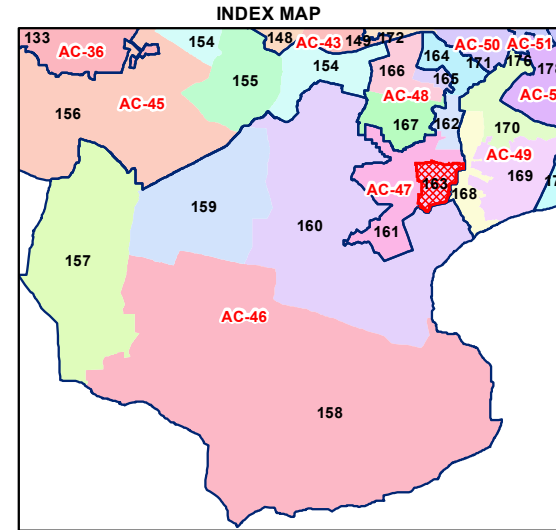

WARD NO.- 163, SANGAM VIHAR-A

प्रतिबन्धित
केवल विभागीय प्रयोग हेतु
निर्यात के लिए नहीं

**RESTRICTED
FOR DEPARTMENTAL USE ONLY
NOT FOR EXPORT**

LEGEND

	Health Centre		Gurdwara
	Nursing Home		Bank
	Primary Health Centre		Metro Line
	Dispensary		Railway Line
	Govt Hospital		Road
	Petrol Pump		Village Boundary
	Church		Ward Boundary
	Community Center		Assembly Boundary
	Metro Station		Sub-Division Boundary
	ATM		District Boundary
	Mosque		Buildings
	College		Canal Bank
	Barat Ghar		Play Ground
	Police Station		Pond
	Cinema Hall		Storm Water Drain
	University		River Bank
	Fire Station		Garden Parks
	Temple		Stadium
	School		

Total Population - 75114
SC Population - 11363

1:5,870

For further details about this map, please contact

Geospatial Delhi Limited
(A Government of NCT of Delhi Company)
3rd Level, C- Wing, Vikas Bhawan-II,
Civil Lines, New Delhi - 110054
Website : www.gsdLorg.in