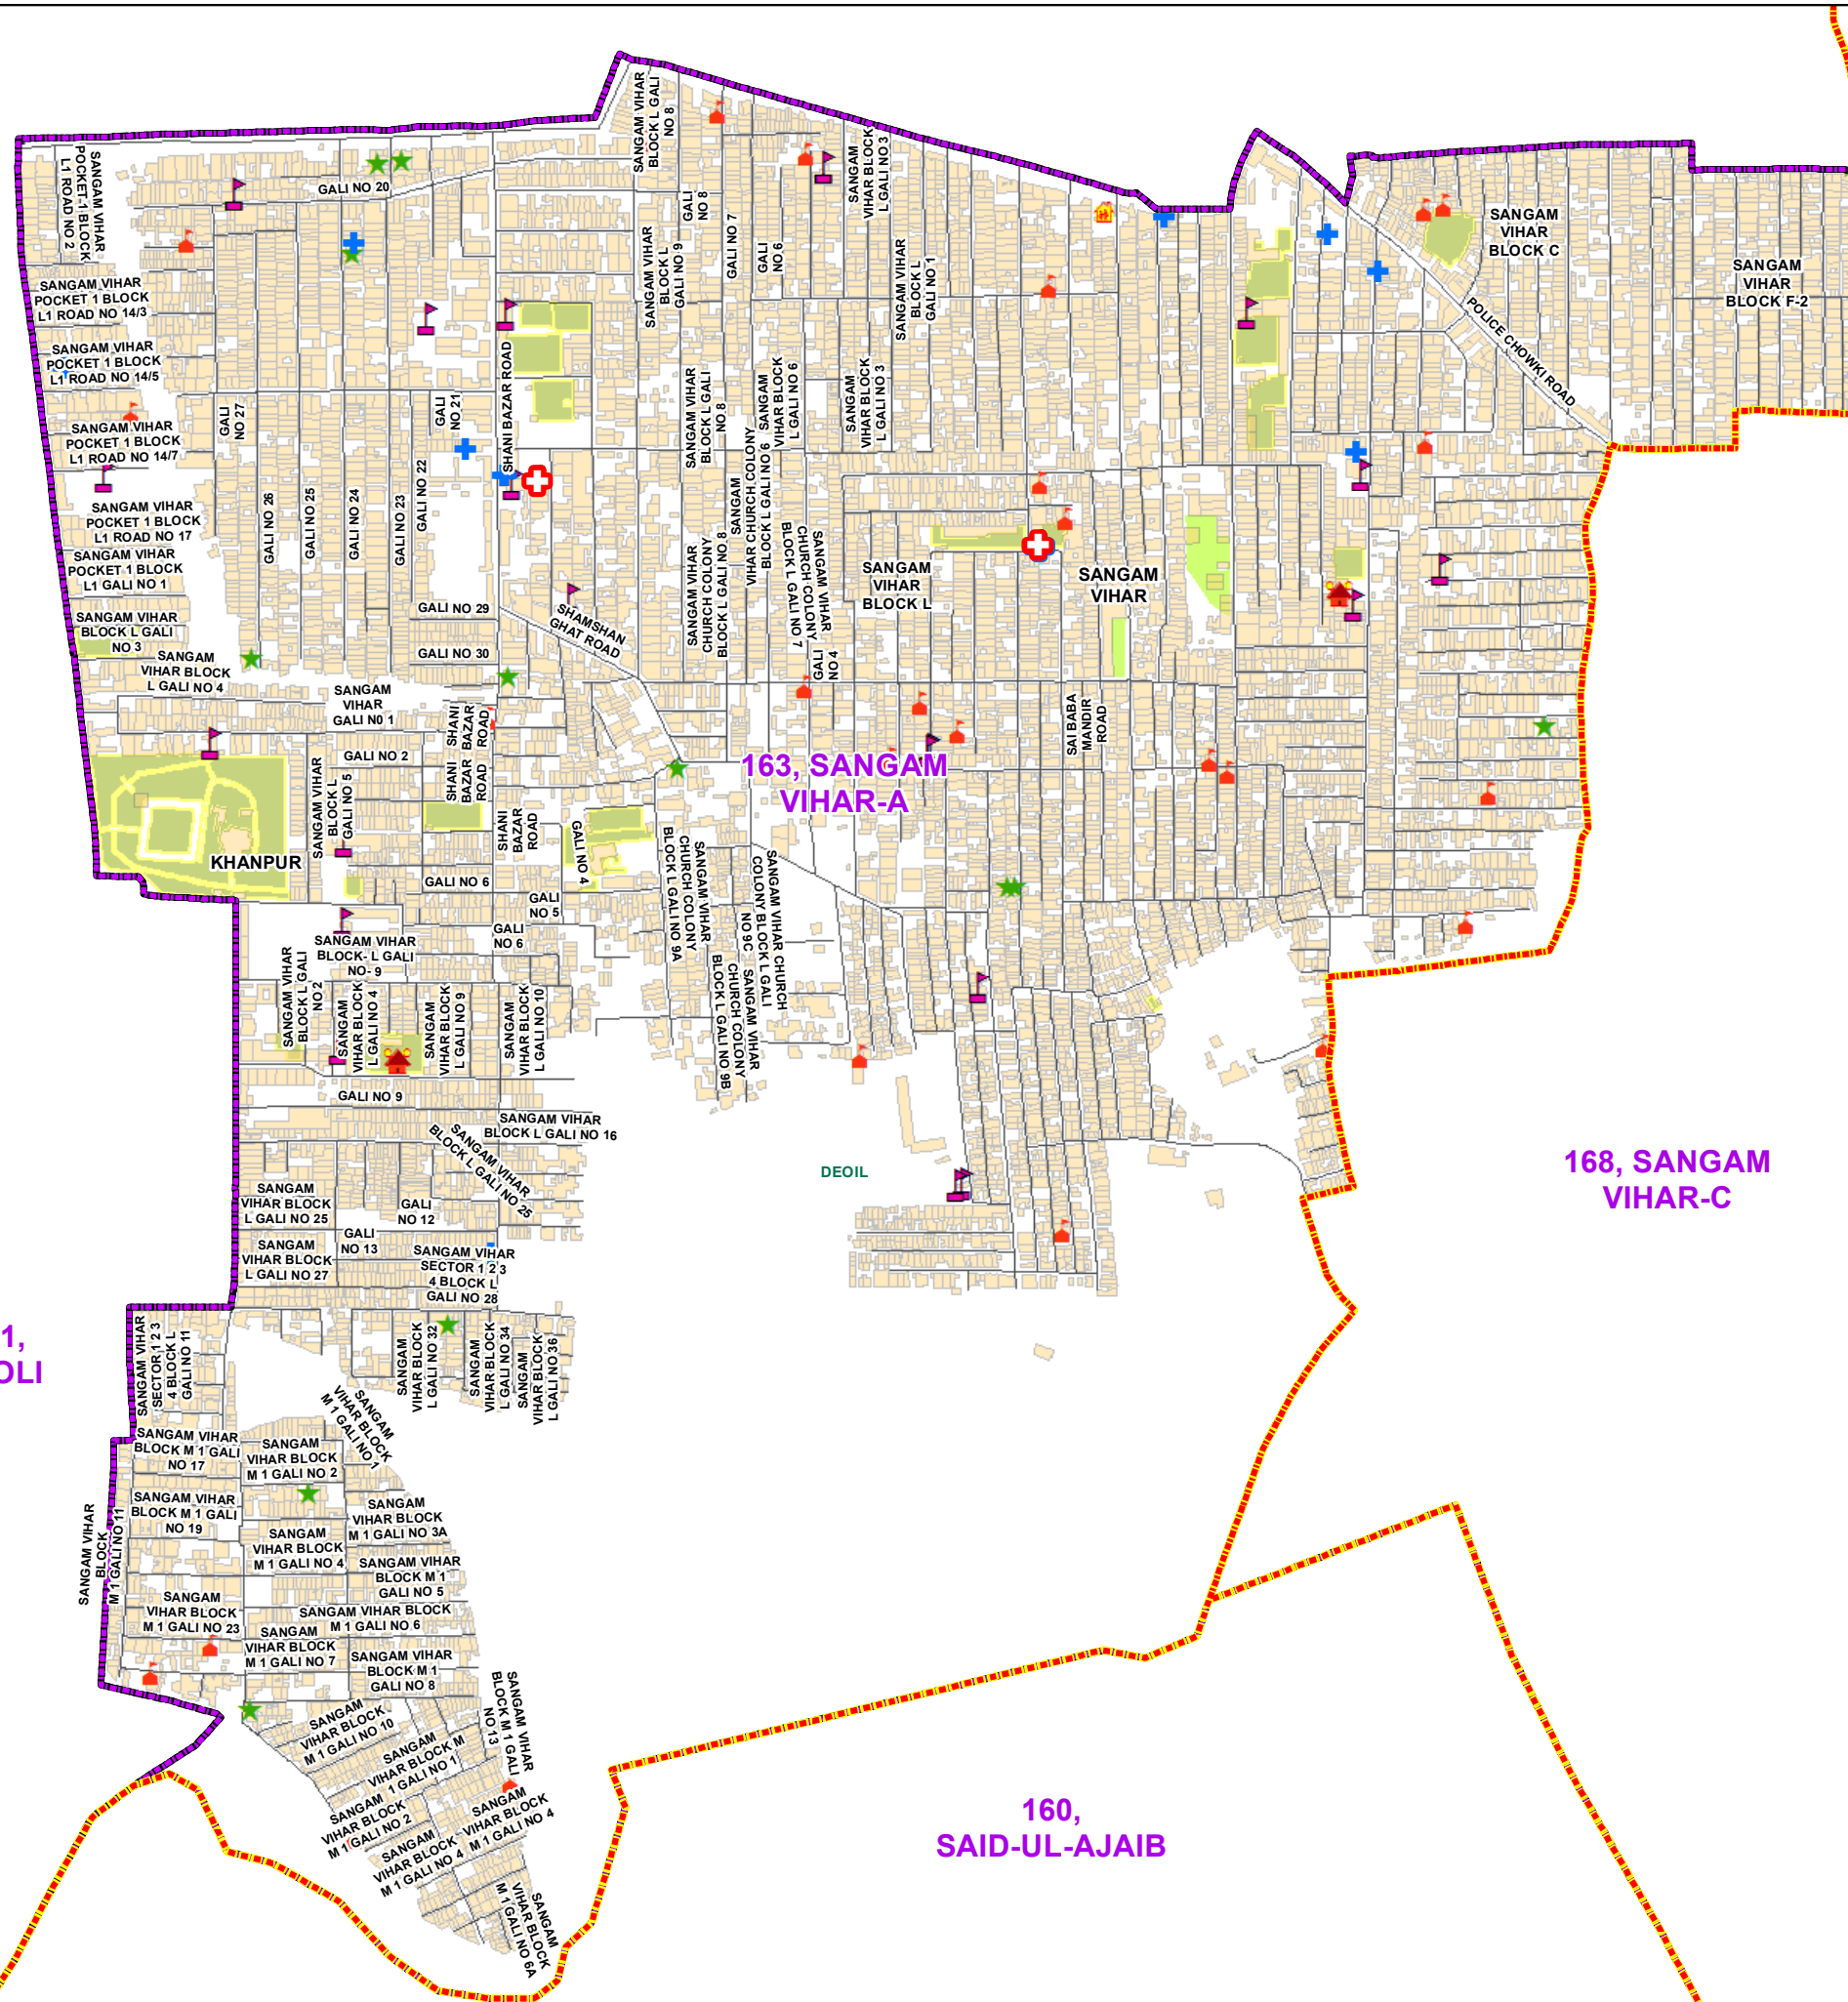

WARD NO.- 163, SANGAM VIHAR-A

प्रतिबन्धित
केवल विभागीय प्रयोग हेतु
निर्यात के लिए नहीं

**RESTRICTED
FOR DEPARTMENTAL USE ONLY
NOT FOR EXPORT**

LEGEND

	Health Centre		Gurdwara
	Nursing Home		Bank
	Primary Health Centre		Metro Line
	Dispensary		Railway Line
	Govt Hospital		Road
	Petrol Pump		Village Boundary
	Church		Ward Boundary
	Community Center		Assembly Boundary
	Metro Station		Sub-Division Boundary
	ATM		District Boundary
	Mosque		Buildings
	College		Canal Bank
	Barat Ghar		Play Ground
	Police Station		Pond
	Cinema Hall		Storm Water Drain
	University		River Bank
	Fire Station		Garden Parks
	Temple		Stadium
	School		

Total Population - 75114
SC Population - 11363

1:5,870

For further details about this map, please contact

Geospatial Delhi Limited
(A Government of NCT of Delhi Company)
3rd Level, C- Wing, Vikas Bhawan-II,
Civil Lines, New Delhi - 110054
Website : www.gsdLorg.in