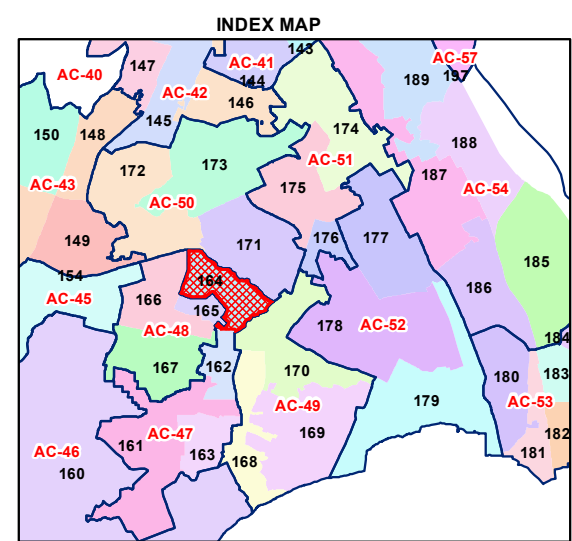

LEGEND

	Health Centre		Gurudwara
	Nursing Home		Bank
	Primary Health Centre		Metro Line
	Dispensary		Railway Line
	Govt Hospital		Road
	Petrol Pump		Village Boundary
	Church		Ward Boundary
	Community Center		Assembly Boundary
	Metro Station		Sub-Division Boundary
	ATM		District Boundary
	Mosque		Buildings
	College		Canal Bank
	Barat Ghar		Play Ground
	Police Station		Pond
	Cinema Hall		Storm Water Drain
	University		River Bank
	Fire Station		Garden Parks
	Temple		Stadium
	School		

Total Population - 72967
SC Population - 25724

1:7,200

For further details about this map, please contact

Geospatial Delhi Limited
(A Government of NCT of Delhi Company)
3rd Level, C- Wing, Vikas Bhawan-II,
Civil Lines, New Delhi - 110054
Website : www.gsdLorg.in

Disclaimer:
Reproduction in whole or part by any means is prohibited without written permission of Geospatial Delhi Limited. Responsibility of data validation lies with the department concerned.