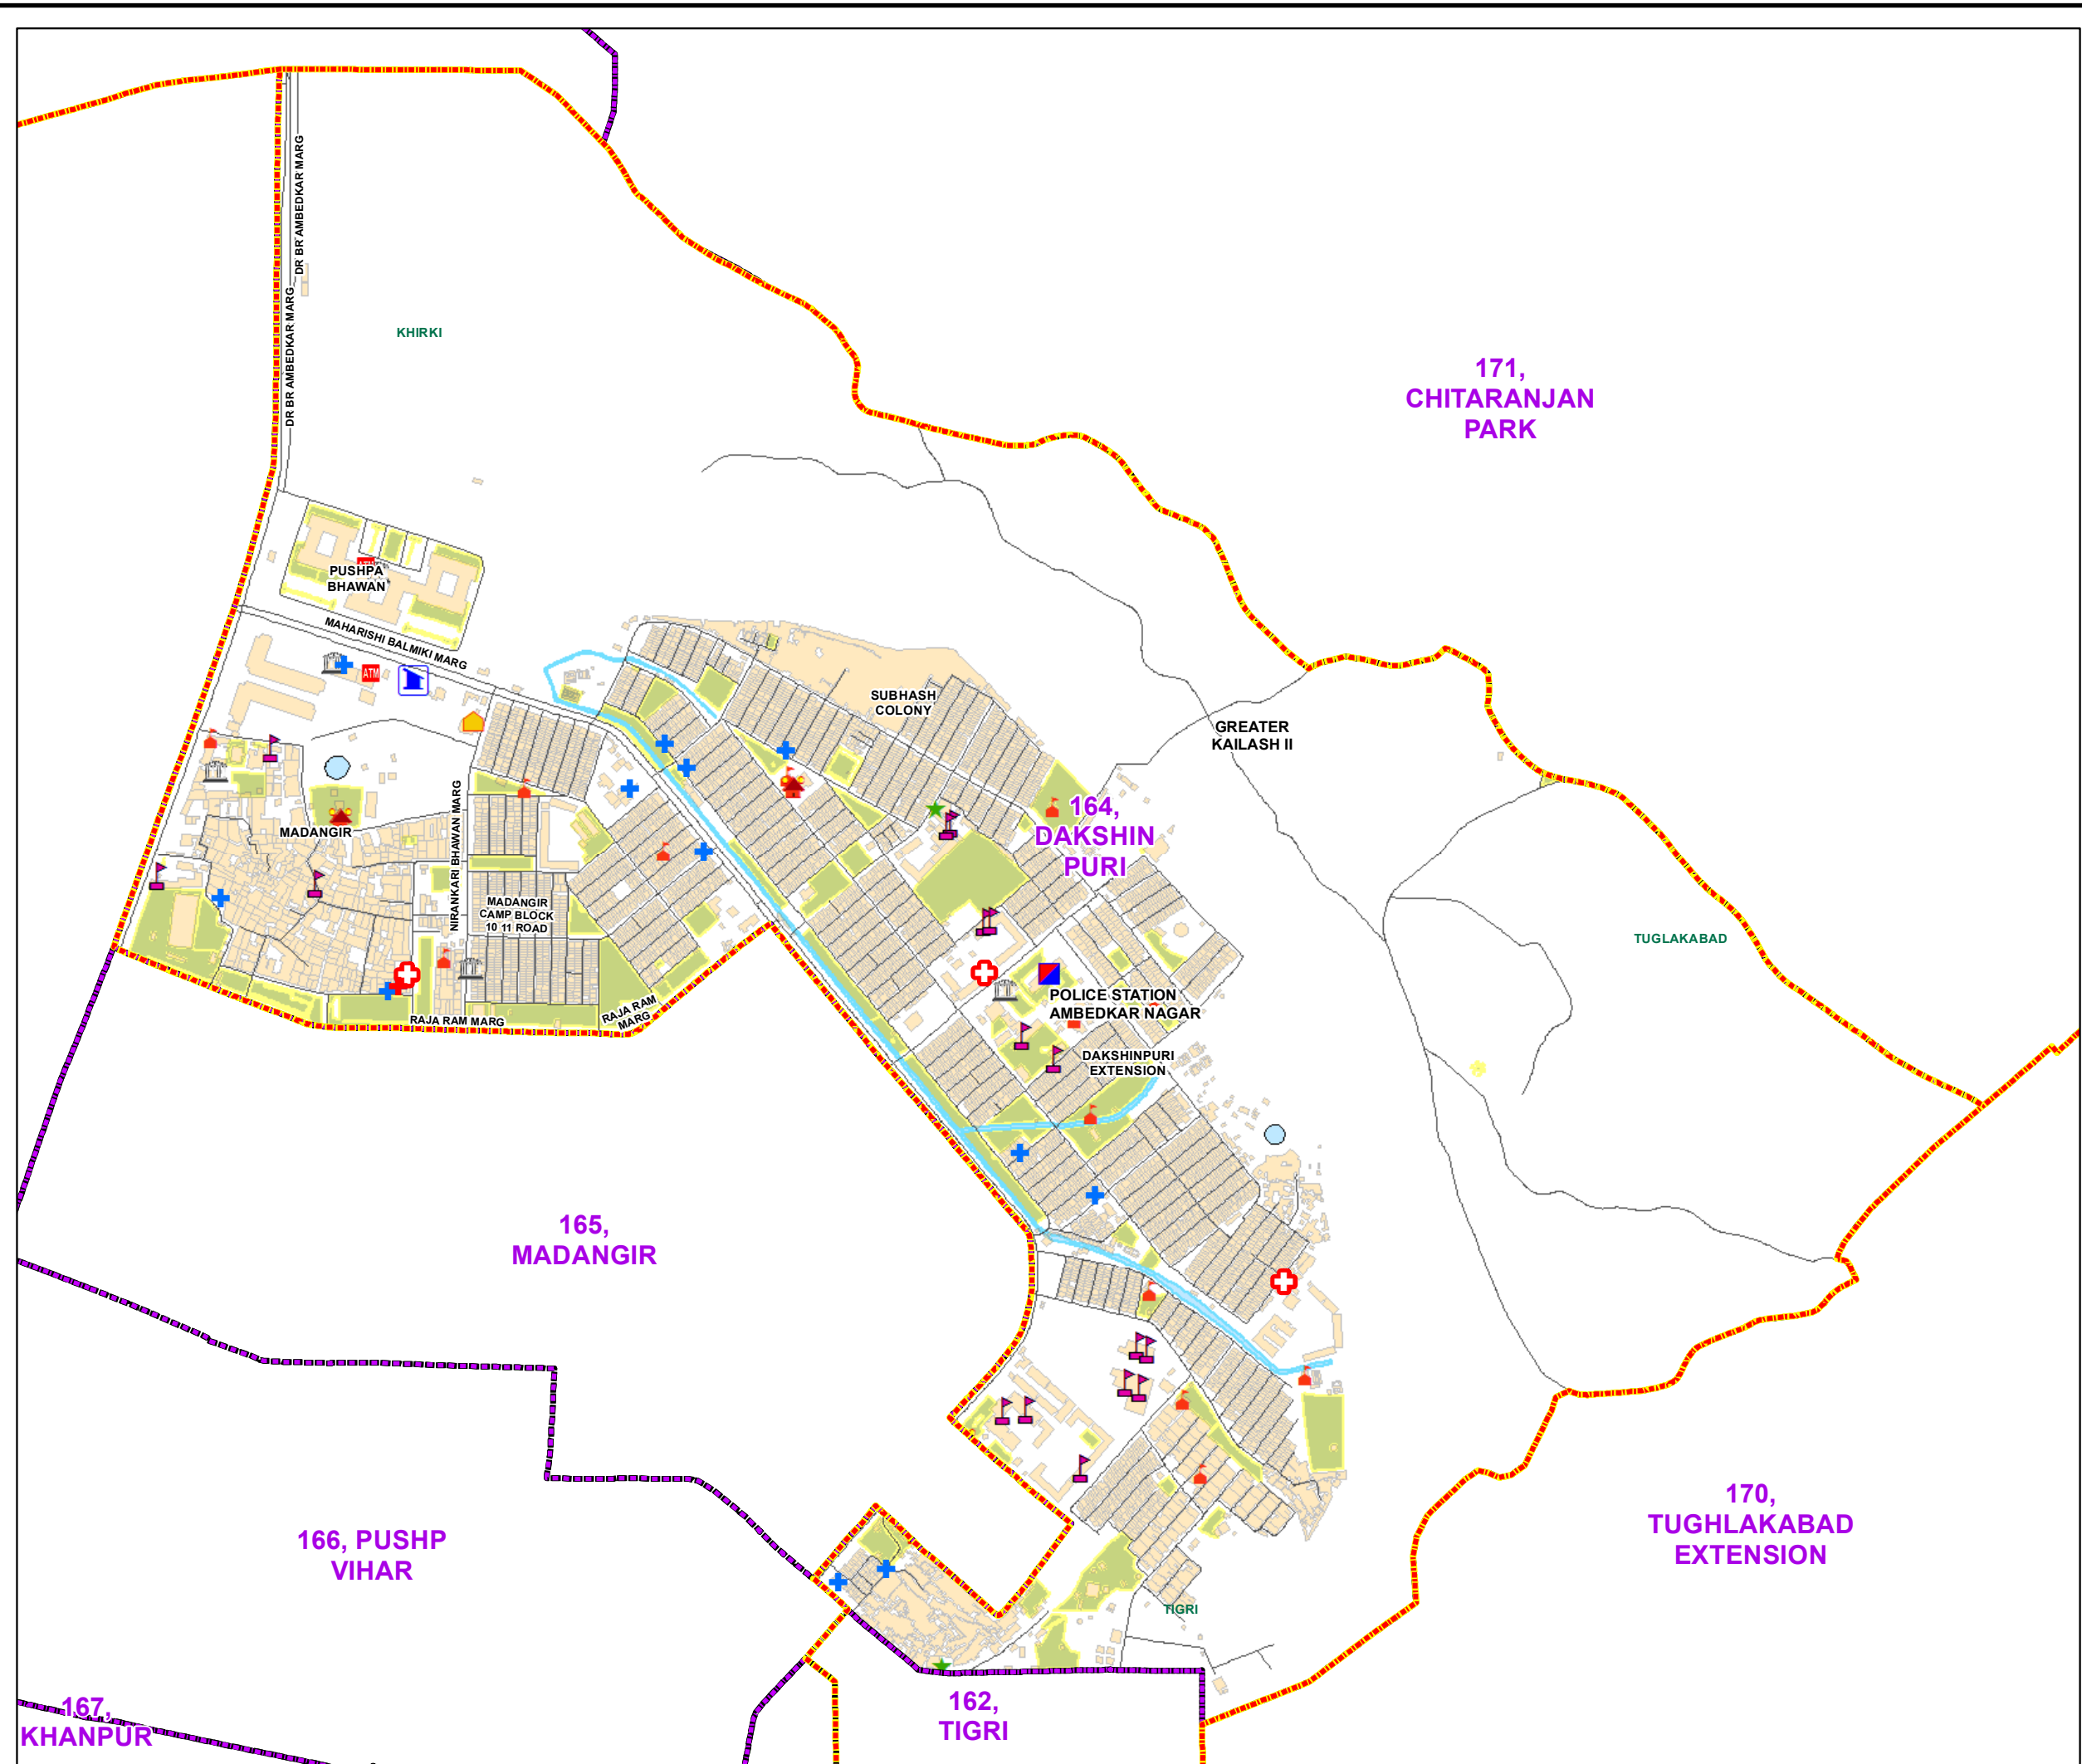

WARD NO.- 164, DAKSHIN PURI

Geospatial DELHI LIMITED
 (A Govt. of NCT of Delhi Company)

प्रतिलिपित केवल विभागीय प्रयोग हेतु निर्यात के लिए नहीं
RESTRICTED FOR DEPARTMENTAL USE ONLY
NOT FOR EXPORT

LEGEND

	Health Centre		Gurudwara
	Nursing Home		Bank
	Primary Health Centre		Metro Line
	Dispensary		Railway Line
	Govt Hospital		Road
	Petrol Pump		Village Boundary
	Church		Ward Boundary
	Community Center		Assembly Boundary
	Metro Station		Sub-Division Boundary
	ATM		District Boundary
	Mosque		Buildings
	College		Canal Bank
	Barat Ghar		Play Ground
	Police Station		Pond
	Cinema Hall		Storm Water Drain
	University		River Bank
	Fire Station		Garden Parks
	Temple		Stadium
	School		

Total Population - 72967
SC Population - 25724

1:7,200

For further details about this map, please contact

Geospatial Delhi Limited
 (A Government of NCT of Delhi Company)
 3rd Level, C- Wing, Vikas Bhawan-II,
 Civil Lines, New Delhi - 110054
 Website : www.gsdLorg.in

Disclaimer:
 Reproduction in whole or part by any means is prohibited without written permission of Geospatial Delhi Limited. Responsibility of data validation lies with the department concerned.