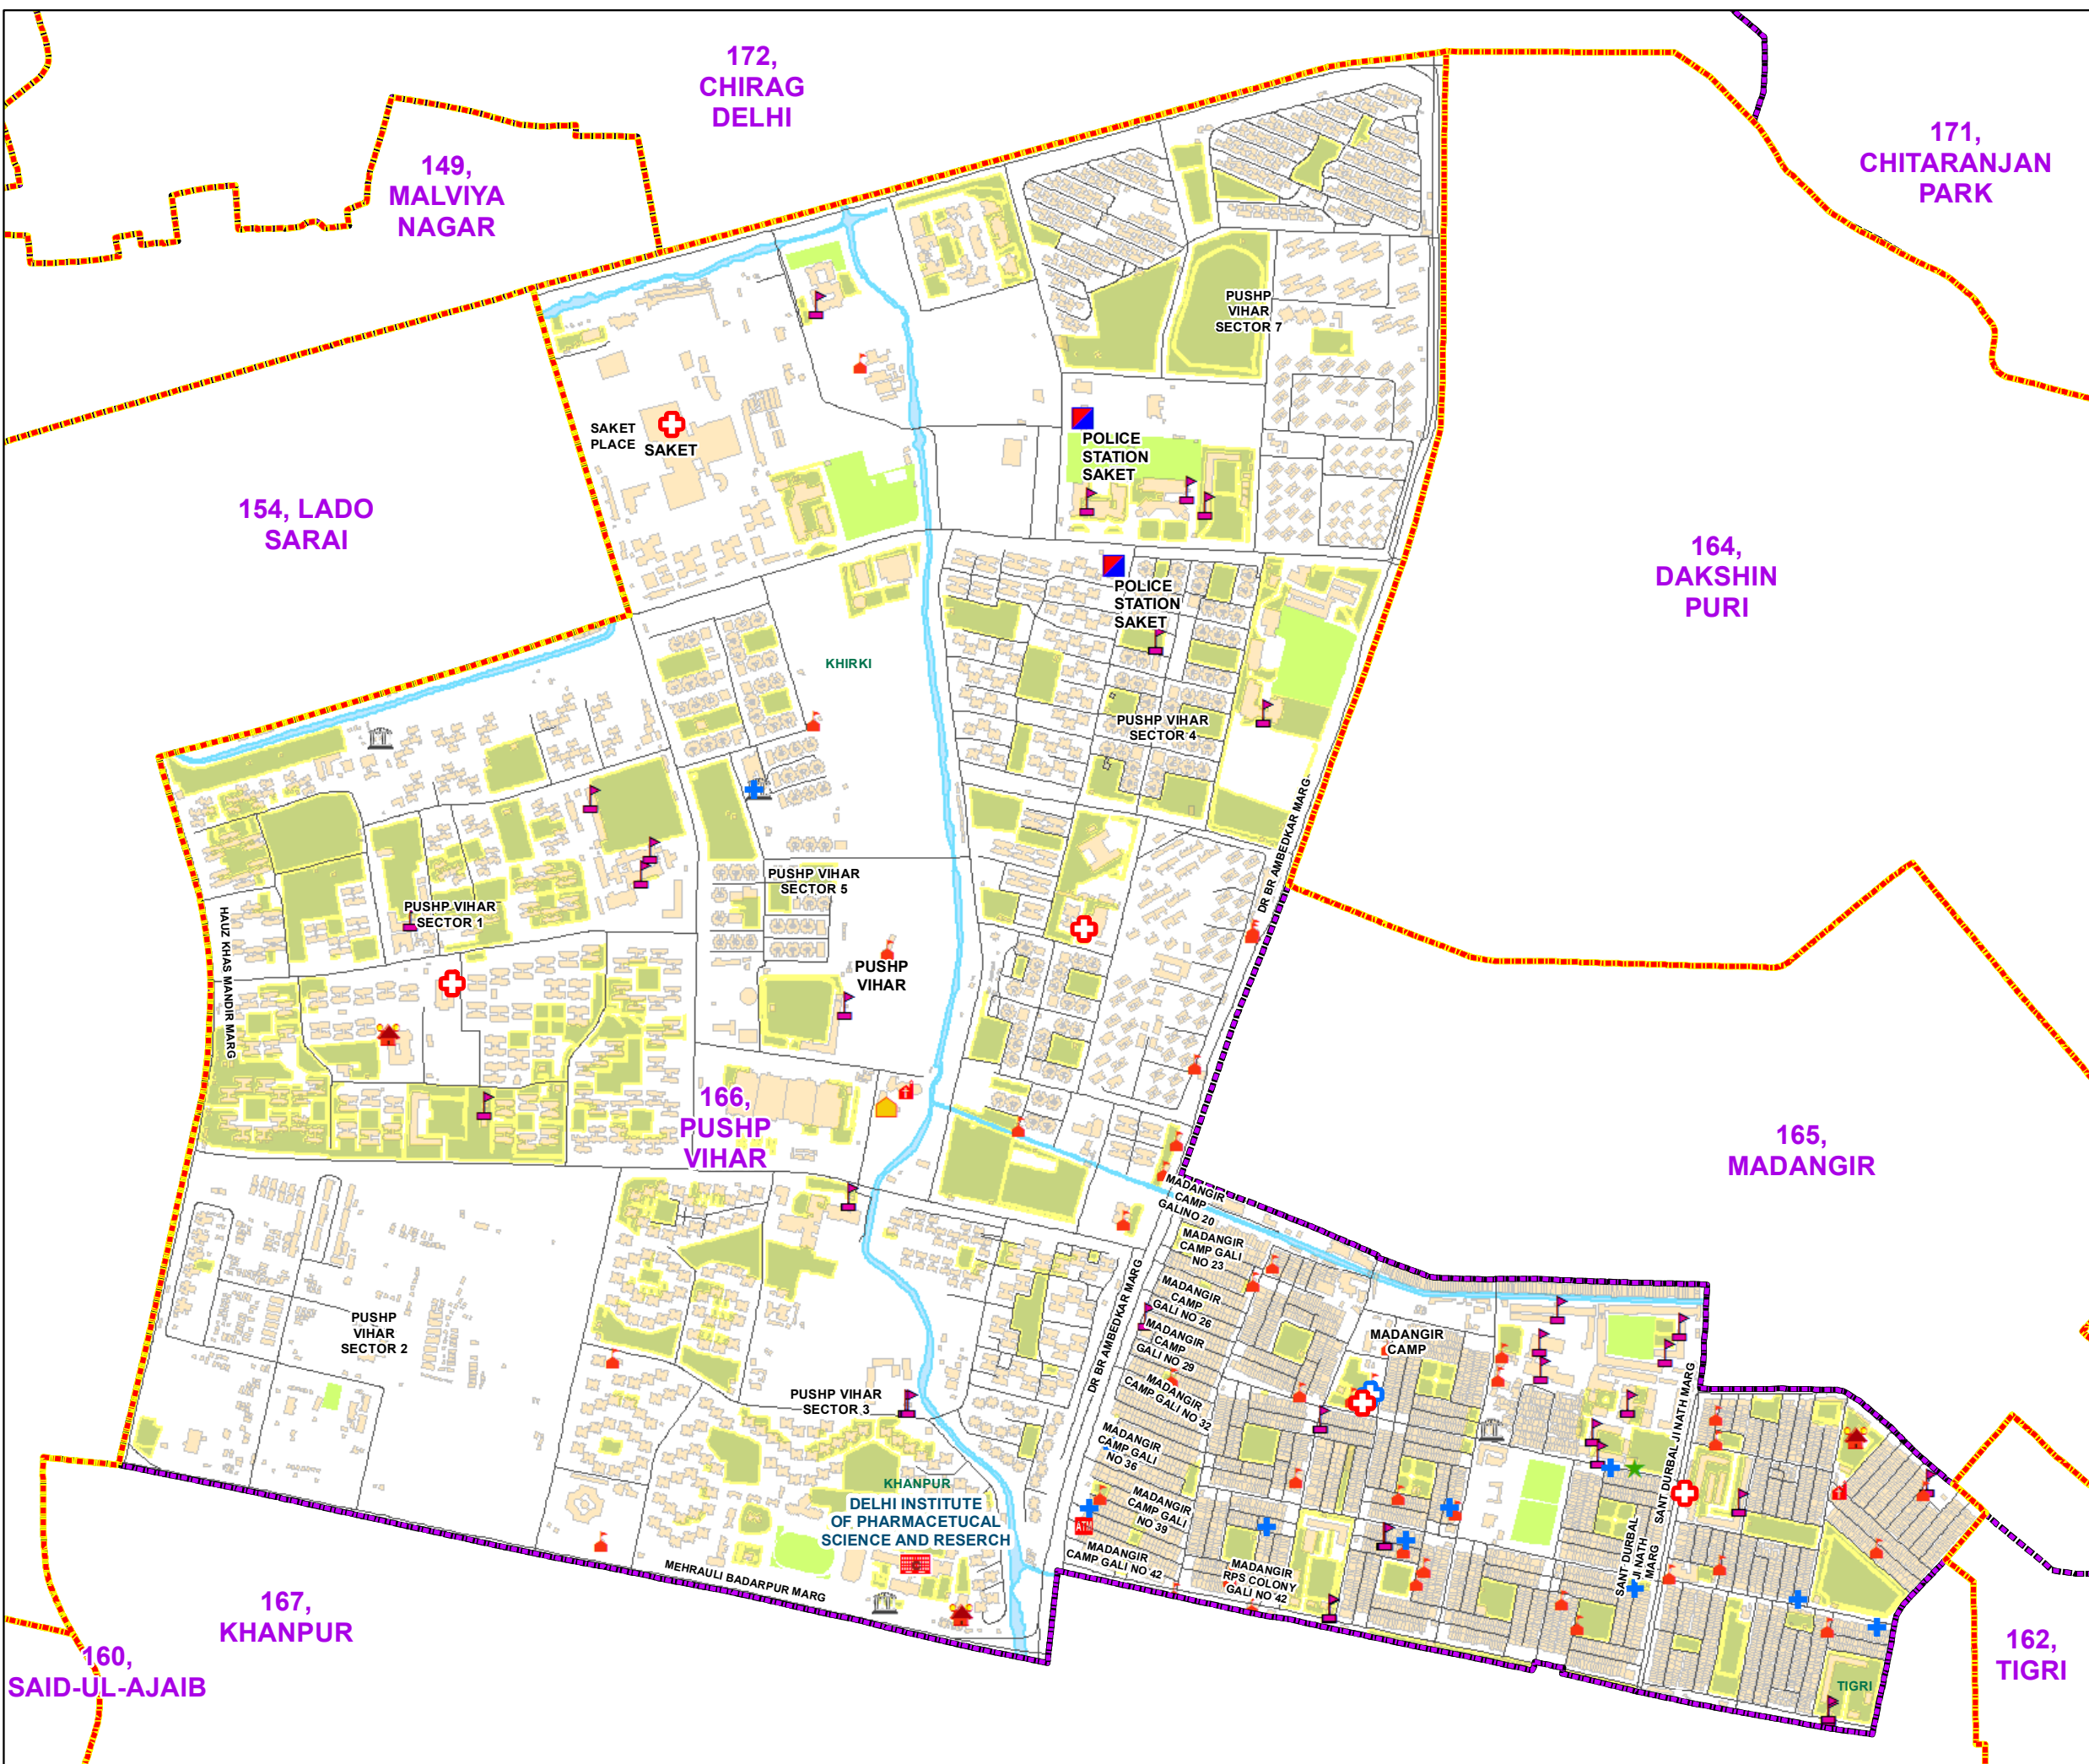

WARD NO.- 166, PUSHP VIHAR

प्रतिबंधित
केवल विभागीय प्रयोग हेतु
निर्यात के लिए नहीं

RESTRICTED
FOR DEPARTMENTAL USE ONLY
NOT FOR EXPORT

LEGEND

	Health Centre		Gurudwara
	Nursing Home		Bank
	Primary Health Centre		Metro Line
	Dispensary		Railway Line
	Govt Hospital		Road
	Petrol Pump		Village Boundary
	Church		Ward Boundary
	Community Center		Assembly Boundary
	Metro Station		Sub-Division Boundary
	ATM		District Boundary
	Mosque		Buildings
	College		Canal Bank
	Barat Ghar		Play Ground
	Police Station		Pond
	Cinema Hall		Storm Water Drain
	University		River Bank
	Fire Station		Garden Parks
	Temple		Stadium
	School		

Total Population - 82509
SC Population - 29433

1:7,710

For further details about this map, please contact
 Geospatial Delhi Limited
 (A Government of NCT of Delhi Company)
 3rd Level, C- Wing, Vikas Bhawan-II,
 Civil Lines, New Delhi - 110054
 Website : www.gsdlog.in

Disclaimer:
 Reproduction in whole or part by any means is prohibited without
 written permission of Geospatial Delhi Limited. Responsibility of
 data validation lies with the department concerned.