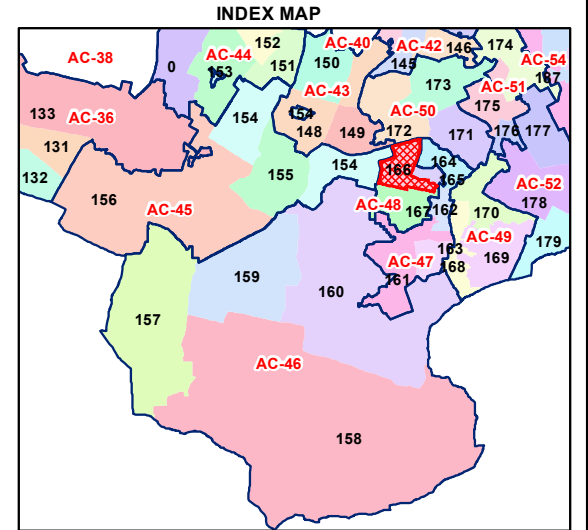

LEGEND

	Health Centre		Gurudwara
	Nursing Home		Bank
	Primary Health Centre		Metro Line
	Dispensary		Railway Line
	Govt Hospital		Road
	Petrol Pump		Village Boundary
	Church		Ward Boundary
	Community Center		Assembly Boundary
	Metro Station		Sub-Division Boundary
	ATM		District Boundary
	Mosque		Buildings
	College		Canal Bank
	Barat Ghar		Play Ground
	Police Station		Pond
	Cinema Hall		Storm Water Drain
	University		River Bank
	Fire Station		Garden Parks
	Temple		Stadium
	School		

Total Population - 82509
SC Population - 29433

1:7,710

For further details about this map, please contact
Geospatial Delhi Limited
(A Government of NCT of Delhi Company)
3rd Level, C- Wing, Vikas Bhawan-II,
Civil Lines, New Delhi - 110054
Website : www.gsdlog.in

Disclaimer:
Reproduction in whole or part by any means is prohibited without
written permission of Geospatial Delhi Limited. Responsibility of
data validation lies with the department concerned.