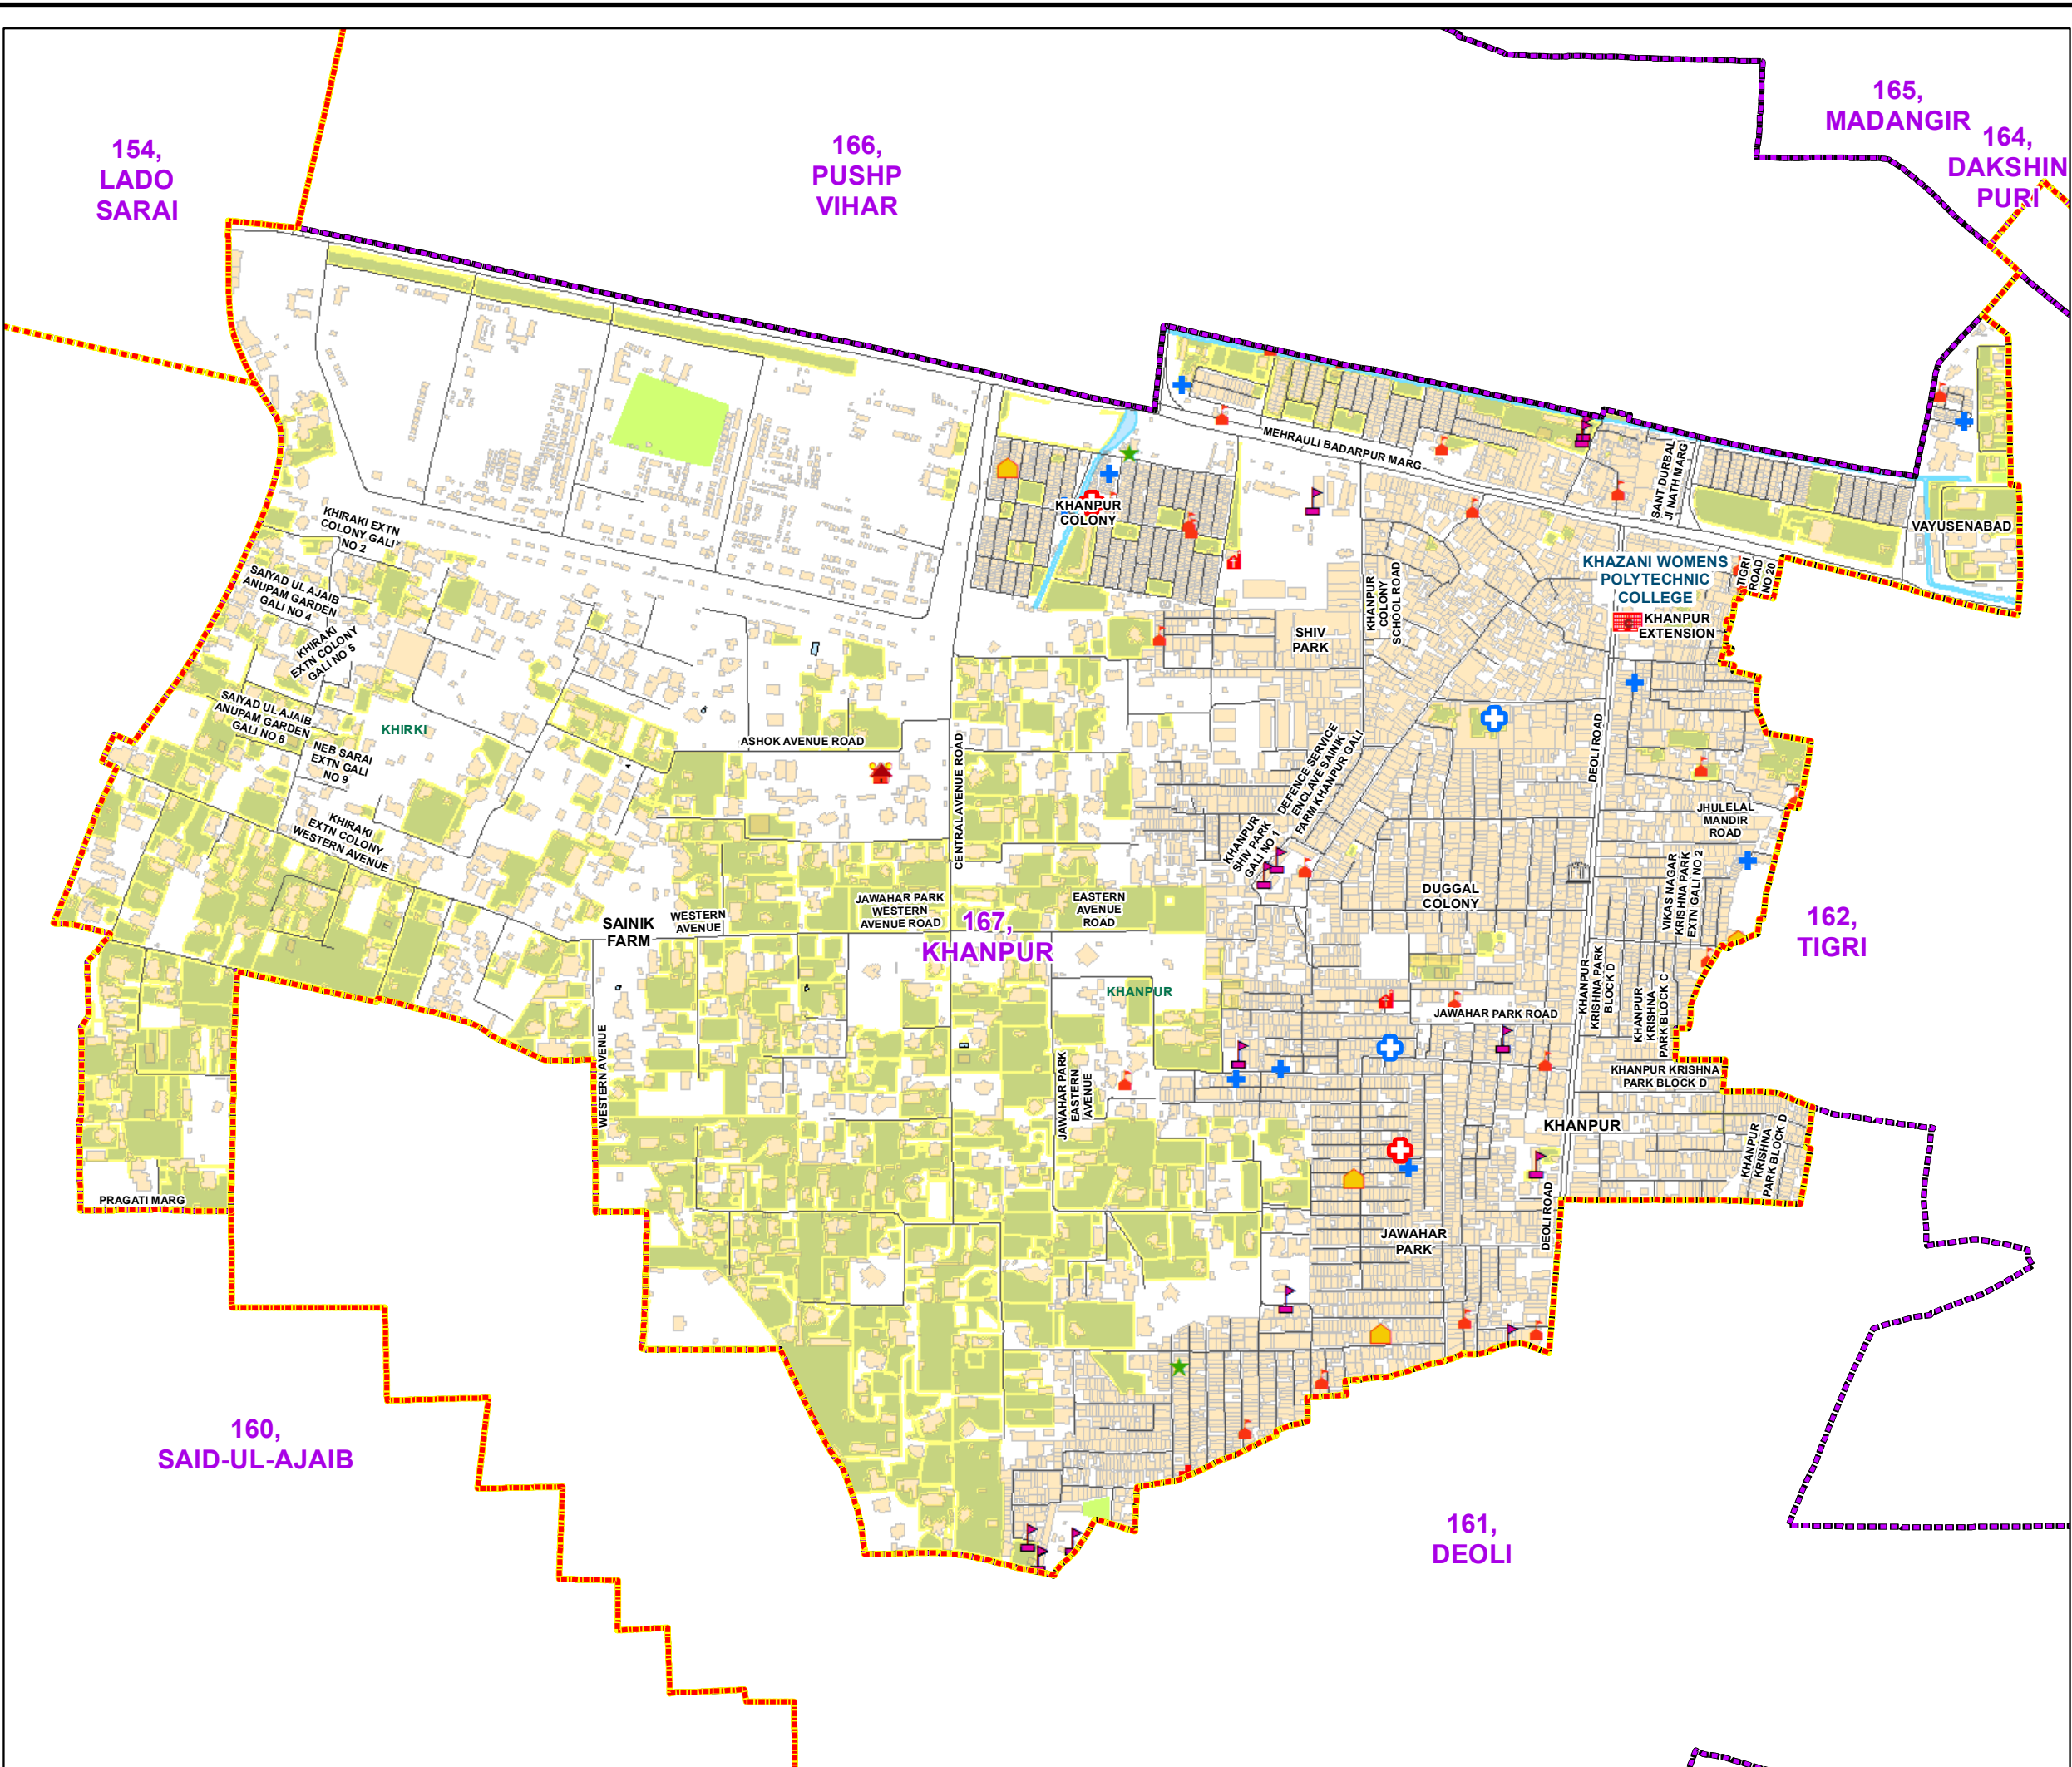

WARD NO.- 167, KHANPUR

प्रतिबंधित
केवल विभागीय प्रयोग हेतु
निर्यात के लिए नहीं

**RESTRICTED
FOR DEPARTMENTAL USE ONLY
NOT FOR EXPORT**

LEGEND

Health Centre	Gurudwara
Nursing Home	Bank
Primary Health Centre	Metro Line
Dispensary	Railway Line
Govt Hospital	Road
Petrol Pump	Village Boundary
Church	Ward Boundary
Community Center	Assembly Boundary
Metro Station	Sub-Division Boundary
ATM	District Boundary
Mosque	Buildings
College	Canal Bank
Barat Ghar	Play Ground
Police Station	Pond
Cinema Hall	Storm Water Drain
University	River Bank
Fire Station	Garden Parks
Temple	Stadium
School	

Total Population - 64453
SC Population - 9414

1:8,240

For further details about this map, please contact
Geospatial Delhi Limited
(A Government of NCT of Delhi Company)
3rd Level, C- Wing, Vikas Bhawan-II,
Civil Lines, New Delhi - 110054
Website : www.gsd.org.in

Disclaimer:
Reproduction in whole or part by any means is prohibited without
written permission of Geospatial Delhi Limited. Responsibility of
data validation lies with the department concerned.

© GOVERNMENT OF DELHI COPYRIGHT, 2012
Map Print Date- 13-10-2022