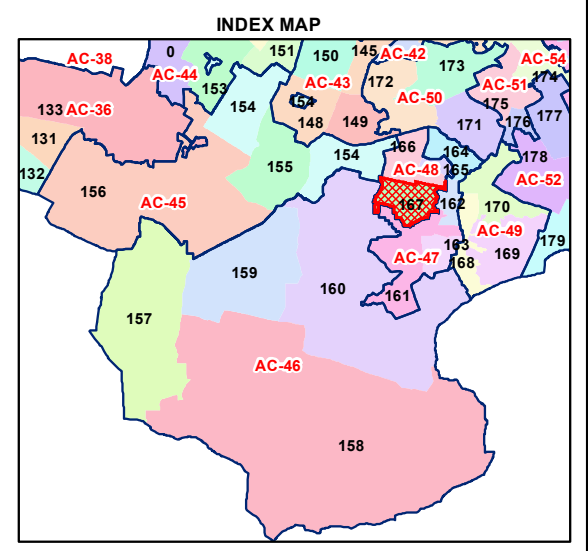

WARD NO.- 167, KHANPUR

प्रतिबंधित
केवल विभागीय प्रयोग हेतु
निर्यात के लिए नहीं

**RESTRICTED
FOR DEPARTMENTAL USE ONLY
NOT FOR EXPORT**

LEGEND

Health Centre	Gurudwara
Nursing Home	Bank
Primary Health Centre	Metro Line
Dispensary	Railway Line
Govt Hospital	Road
Petrol Pump	Village Boundary
Church	Ward Boundary
Community Center	Assembly Boundary
Metro Station	Sub-Division Boundary
ATM	District Boundary
Mosque	Buildings
College	Canal Bank
Barat Ghar	Play Ground
Police Station	Pond
Cinema Hall	Storm Water Drain
University	River Bank
Fire Station	Garden Parks
Temple	Stadium
School	

Total Population - 64453
SC Population - 9414

1:8,240

For further details about this map, please contact
Geospatial Delhi Limited
(A Government of NCT of Delhi Company)
3rd Level, C- Wing, Vikas Bhawan-II,
Civil Lines, New Delhi - 110054
Website : www.gsd.org.in