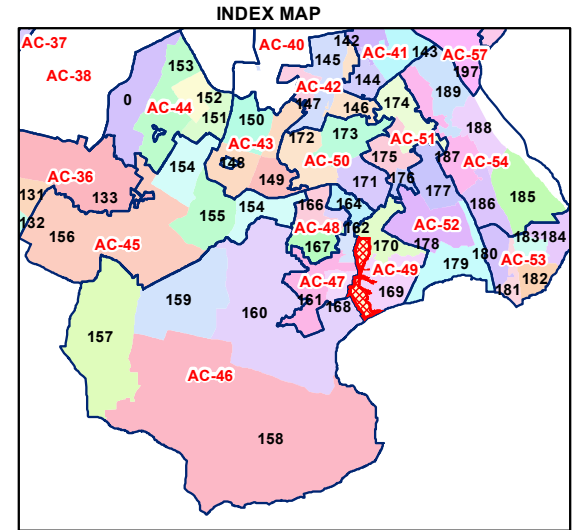

LEGEND

	Health Centre		Gurudwara
	Nursing Home		Bank
	Primary Health Centre		Metro Line
	Dispensary		Railway Line
	Govt Hospital		Road
	Petrol Pump		Village Boundary
	Church		Ward Boundary
	Community Center		Assembly Boundary
	Metro Station		Sub-Division Boundary
	ATM		District Boundary
	Mosque		Buildings
	College		Canal Bank
	Barat Ghar		Play Ground
	Police Station		Pond
	Cinema Hall		Storm Water Drain
	University		River Bank
	Fire Station		Garden Parks
	Temple		Stadium
	School		

Total Population - 73215
SC Population - 8611

1:14,050

For further details about this map, please contact

Geospatial Delhi Limited
(A Government of NCT of Delhi Company)
3rd Level, C- Wing, Vikas Bhawan-II,
Civil Lines, New Delhi - 110054
Website : www.gsdLorg.in