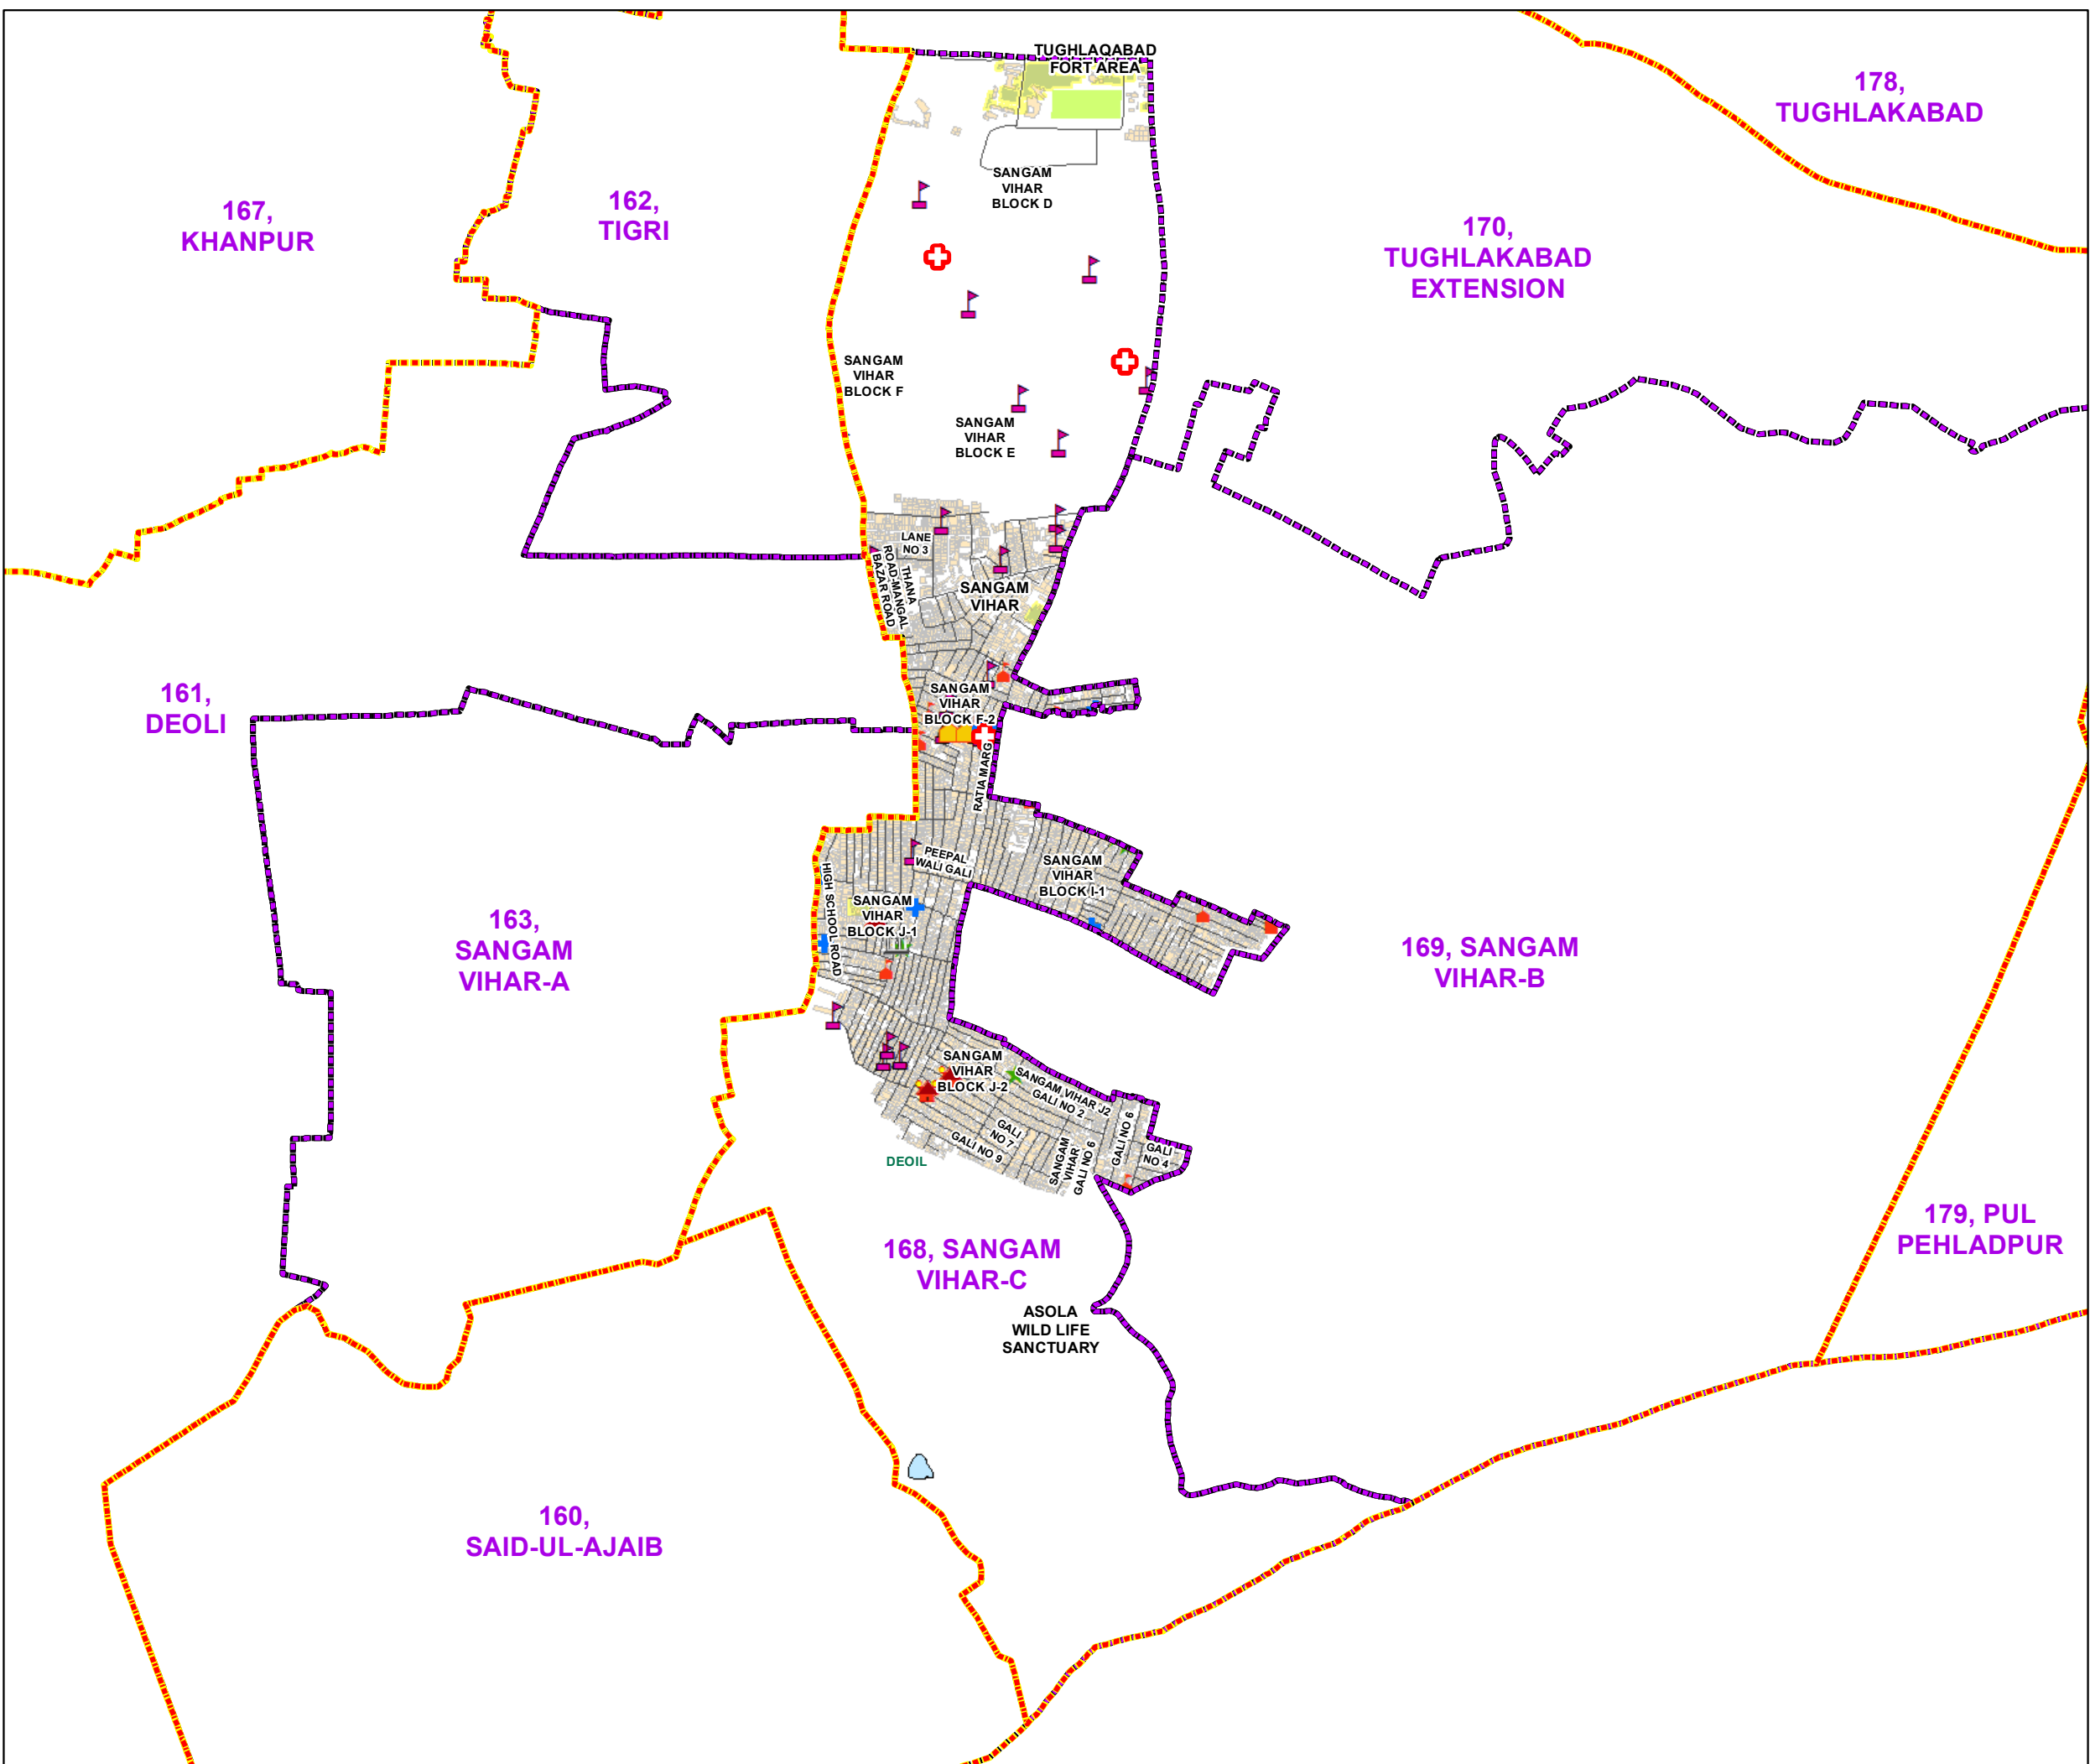

WARD NO.- 168, SANGAM VIHAR-C

प्रतिबंधित
केवल विभागीय प्रयोग हेतु
निर्यात के लिए नहीं

RESTRICTED
FOR DEPARTMENTAL USE ONLY
NOT FOR EXPORT