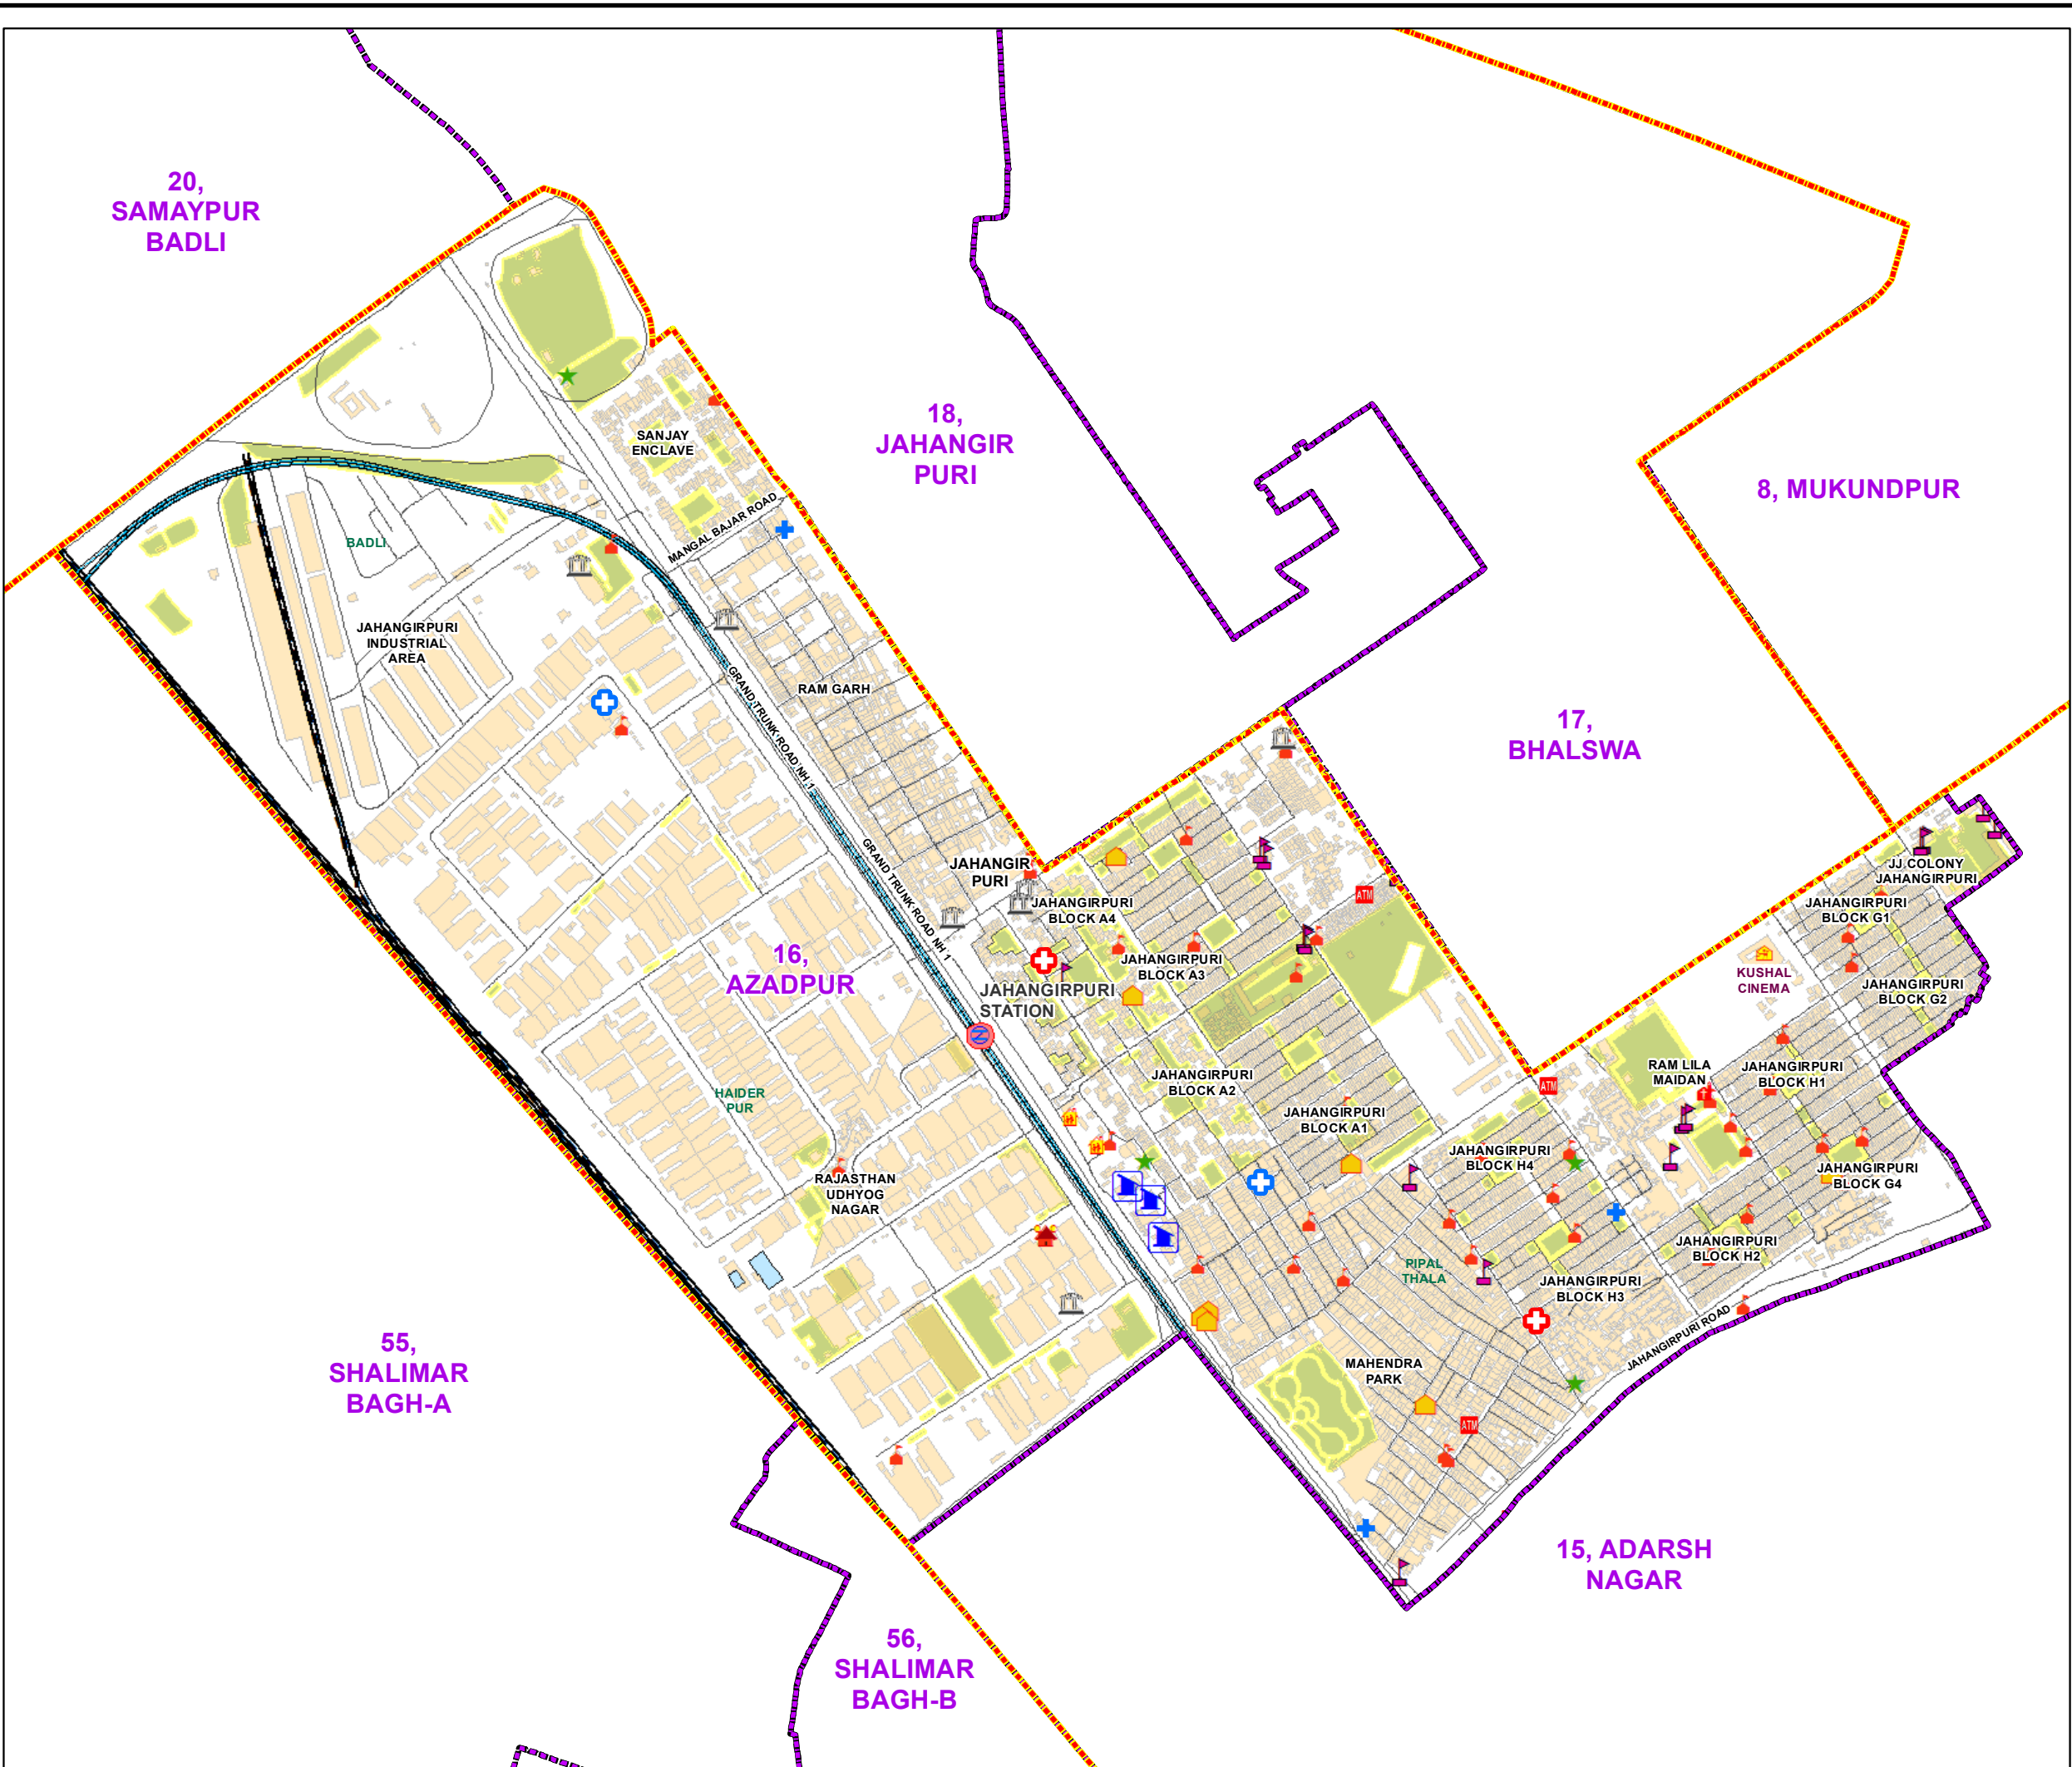

# WARD NO.- 16, AZADPUR

**Geospatial DELHI LIMITED**  
 (A Govt. of NCT of Delhi Company)

प्रतिलिपित केवल विभागीय प्रयोग हेतु निर्यात के लिए नहीं  
**RESTRICTED FOR DEPARTMENTAL USE ONLY**  
**NOT FOR EXPORT**

### LEGEND

	Health Centre		Gurudwara
	Nursing Home		Bank
	Primary Health Centre		Metro Line
	Dispensary		Railway Line
	Govt Hospital		Road
	Petrol Pump		Village Boundary
	Church		Ward Boundary
	Community Center		Assembly Boundary
	Metro Station		Sub-Division Boundary
	ATM		District Boundary
	Mosque		Buildings
	College		Canal Bank
	Barat Ghar		Play Ground
	Police Station		Pond
	Cinema Hall		Storm Water Drain
	University		River Bank
	Fire Station		Garden Parks
	Temple		Stadium
	School		

**Total Population - 69220**  
**SC Population - 15031**

1:7,900

For further details about this map, please contact

Geospatial Delhi Limited  
 (A Government of NCT of Delhi Company)  
 3rd Level, C- Wing, Vikas Bhawan-II,  
 Civil Lines, New Delhi - 110054  
 Website : [www.gsdLorg.in](http://www.gsdLorg.in)