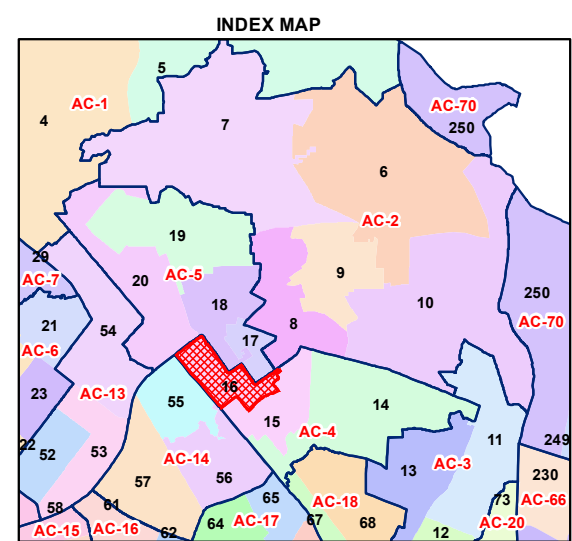

# WARD NO.- 16, AZADPUR

**Geospatial DELHI LIMITED**  
 (A Govt. of NCT of Delhi Company)

प्रतिलिपित केवल विभागीय प्रयोग हेतु निर्यात के लिए नहीं  
**RESTRICTED FOR DEPARTMENTAL USE ONLY**  
**NOT FOR EXPORT**

**Total Population - 69220**  
**SC Population - 15031**

1:7,900

For further details about this map, please contact

Geospatial Delhi Limited  
 (A Government of NCT of Delhi Company)  
 3rd Level, C- Wing, Vikas Bhawan-II,  
 Civil Lines, New Delhi - 110054  
 Website : [www.gsdLorg.in](http://www.gsdLorg.in)