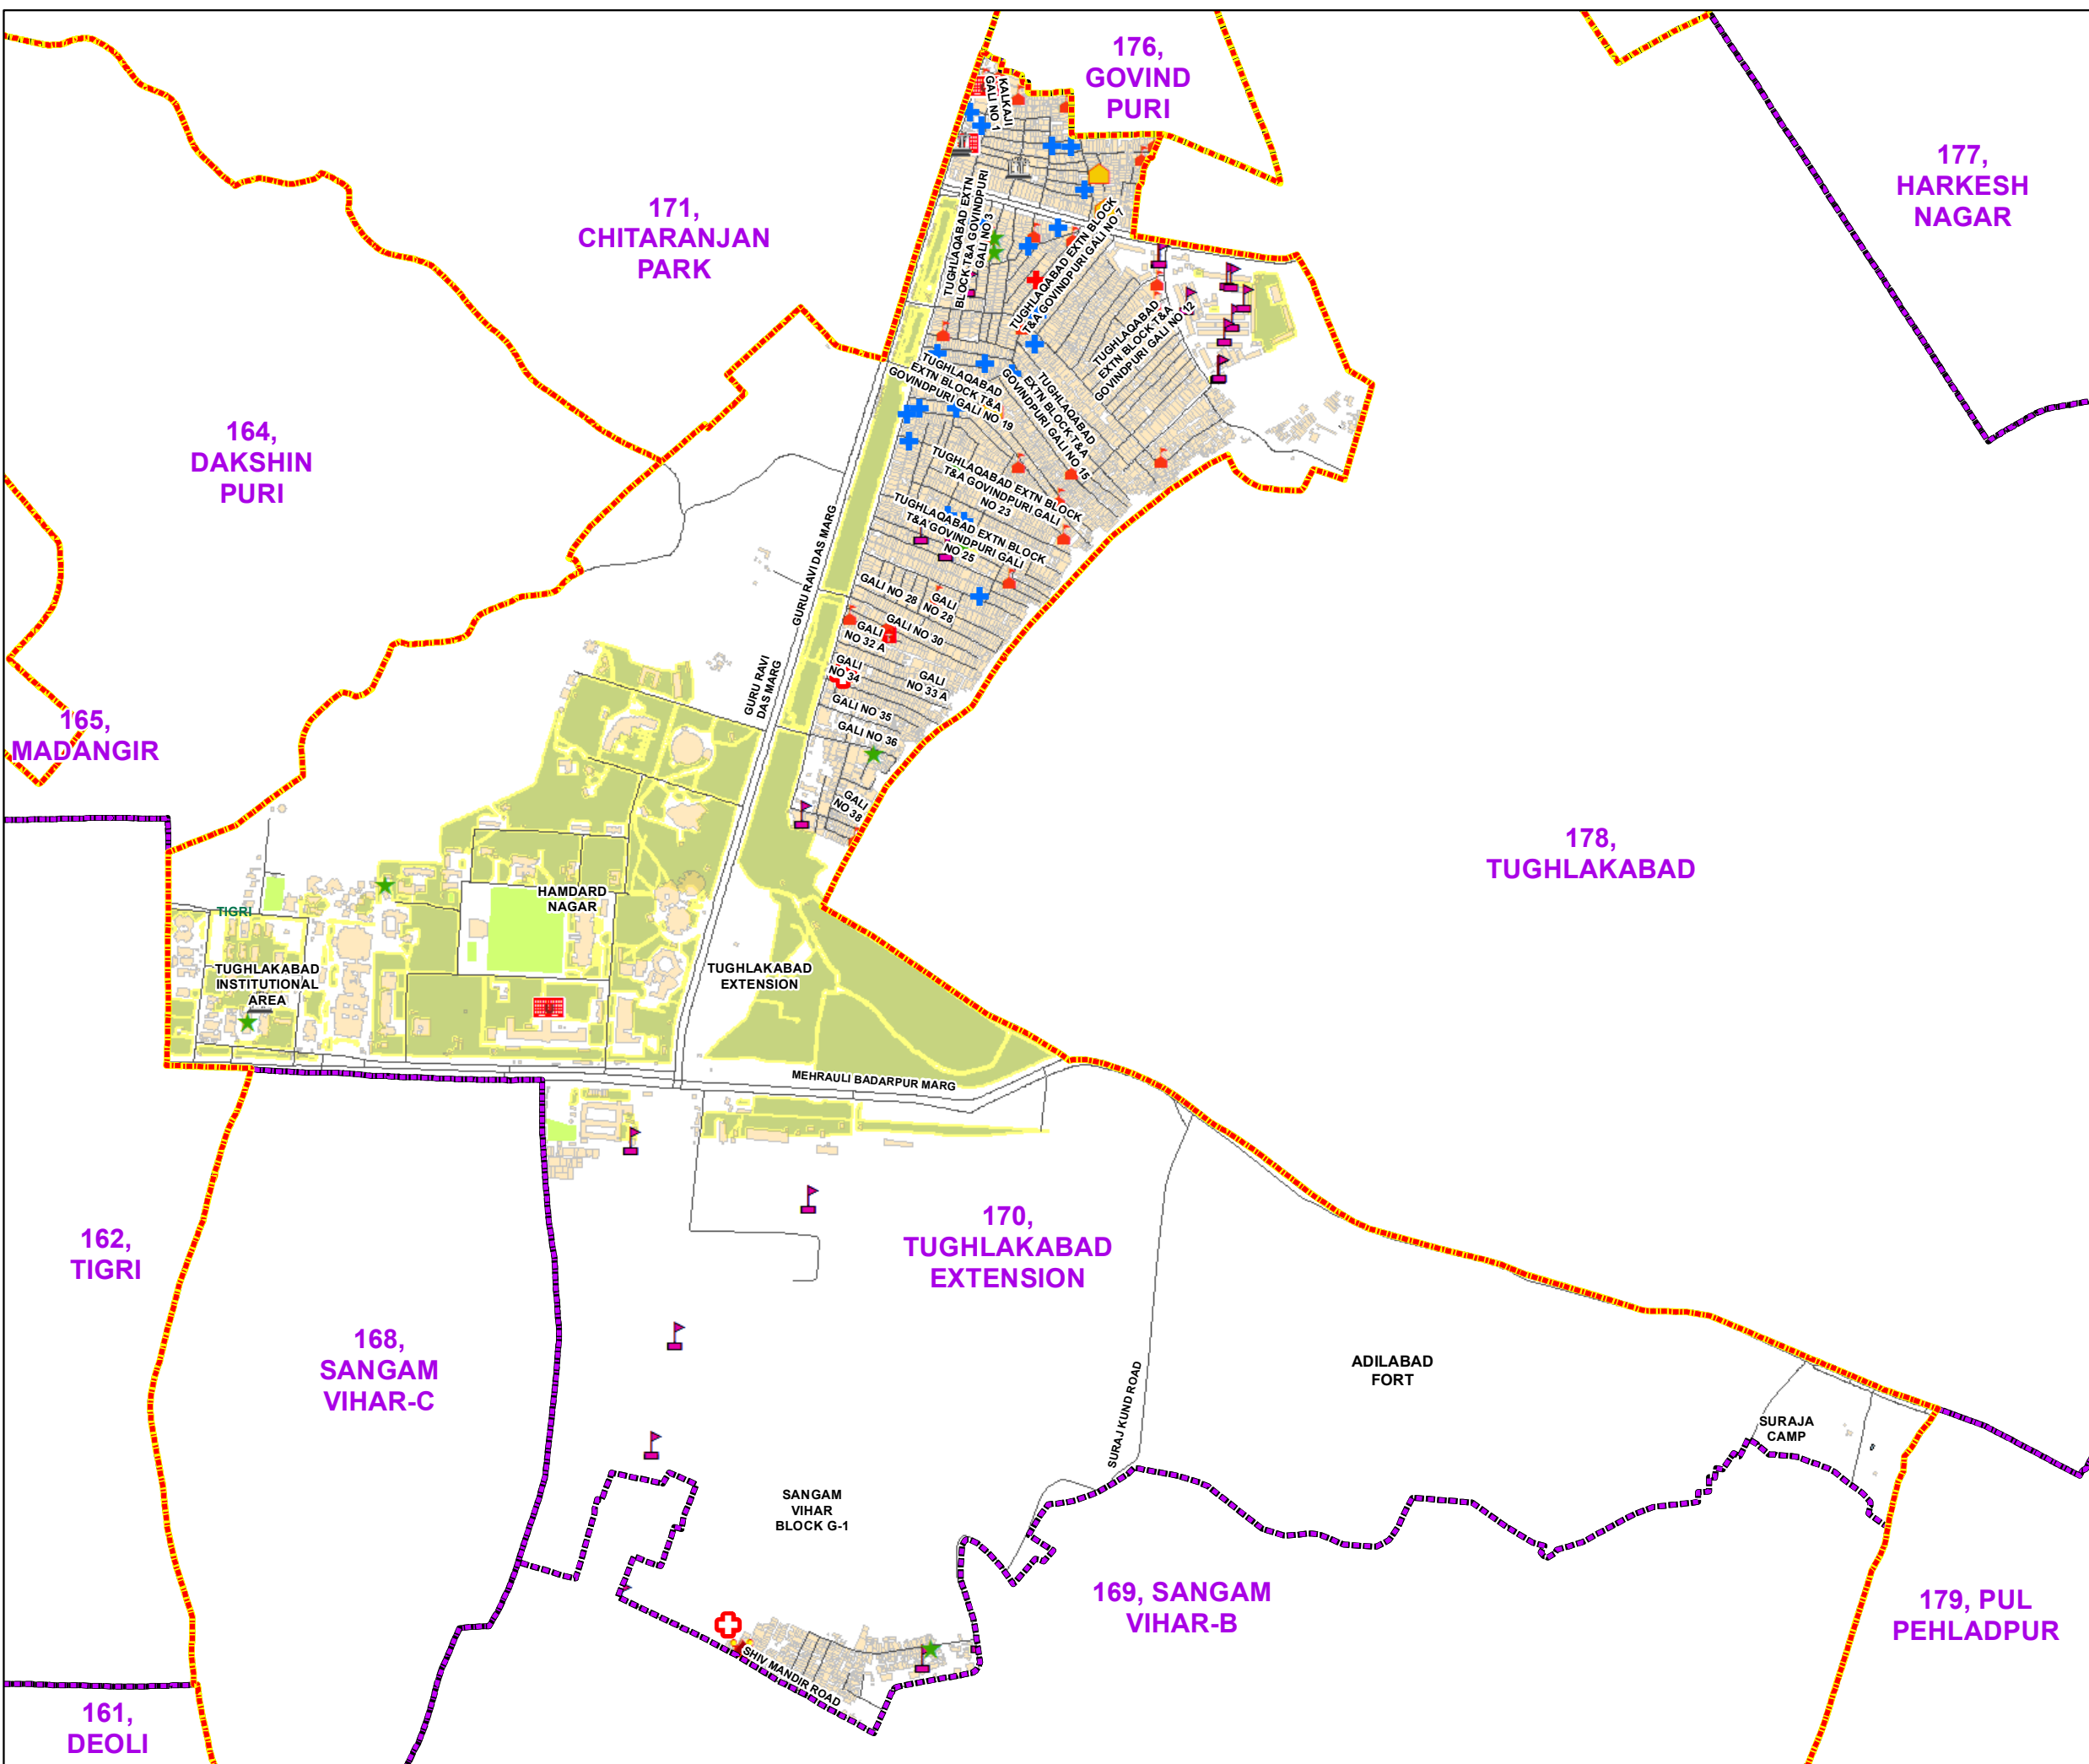

# WARD NO.- 170, TUGHLAKABAD EXTENSION

प्रतिबन्धित  
केवल विभागीय प्रयोग हेतु  
निर्यात के लिए नहीं

**RESTRICTED  
FOR DEPARTMENTAL USE ONLY  
NOT FOR EXPORT**

### LEGEND

	Health Centre		Gurudwara
	Nursing Home		Bank
	Primary Health Centre		Metro Line
	Dispensary		Railway Line
	Govt Hospital		Road
	Petrol Pump		Village Boundary
	Church		Ward Boundary
	Community Center		Assembly Boundary
	Metro Station		Sub-Division Boundary
	ATM		District Boundary
	Mosque		Buildings
	College		Canal Bank
	Barat Ghar		Play Ground
	Police Station		Pond
	Cinema Hall		Storm Water Drain
	University		River Bank
	Fire Station		Garden Parks
	Temple		Stadium
	School		

**Total Population - 72486**  
**SC Population - 5834**

1:11,590

For further details about this map, please contact  
Geospatial Delhi Limited  
(A Government of NCT of Delhi Company)  
3rd Level, C- Wing, Vikas Bhawan-II,  
Civil Lines, New Delhi - 110054  
Website : [www.gsdLorg.in](http://www.gsdLorg.in)

© GOVERNMENT OF DELHI COPYRIGHT, 2012  
Map Print Date- 13-10-2022