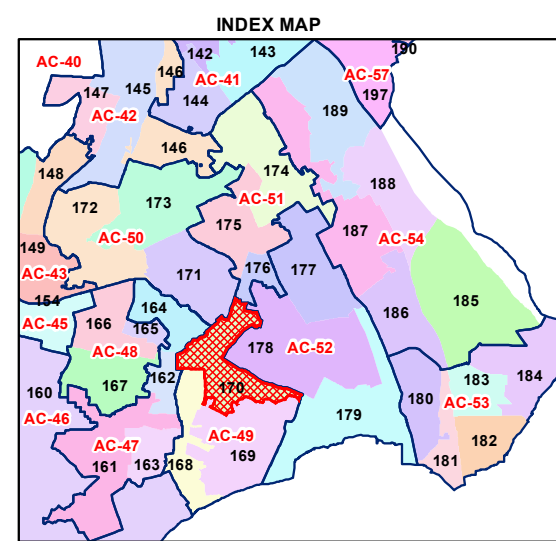

# WARD NO.- 170, TUGHLAKABAD EXTENSION

प्रतिबन्धित  
केवल विभागीय प्रयोग हेतु  
निर्यात के लिए नहीं

**RESTRICTED  
FOR DEPARTMENTAL USE ONLY  
NOT FOR EXPORT**

**Total Population - 72486**  
**SC Population - 5834**

1:11,590

For further details about this map, please contact  
Geospatial Delhi Limited  
(A Government of NCT of Delhi Company)  
3rd Level, C- Wing, Vikas Bhawan-II,  
Civil Lines, New Delhi - 110054  
Website : [www.gsdLorg.in](http://www.gsdLorg.in)