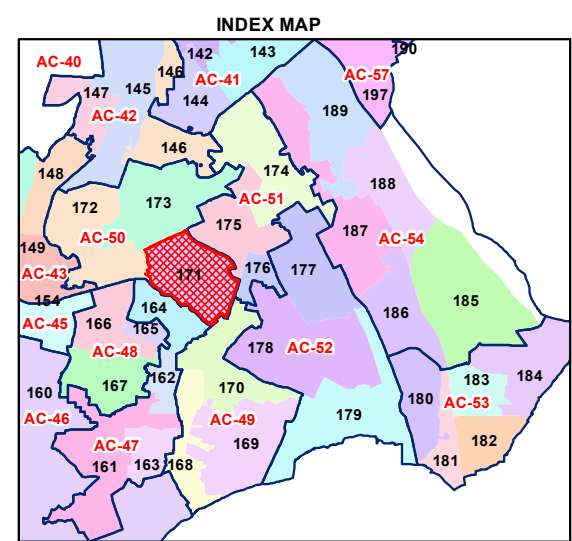

WARD NO.- 171, CHITARANJAN PARK

LEGEND

	Health Centre		Gurdwara
	Nursing Home		Bank
	Primary Health Centre		Metro Line
	Dispensary		Railway Line
	Govt Hospital		Road
	Petrol Pump		Village Boundary
	Church		Ward Boundary
	Community Center		Assembly Boundary
	Metro Station		Sub-Division Boundary
	ATM		District Boundary
	Mosque		Buildings
	College		Canal Bank
	Barat Ghar		Play Ground
	Police Station		Pond
	Cinema Hall		Storm Water Drain
	University		River Bank
	Fire Station		Garden Parks
	Temple		Stadium
	School		

Total Population - 62940
SC Population - 3184

1:9,340

For further details about this map, please contact

Geospatial Delhi Limited
(A Government of NCT of Delhi Company)
3rd Level, C- Wing, Vikas Bhawan-II,
Civil Lines, New Delhi - 110054
Website : www.gsdlog.in

Disclaimer:
Reproduction in whole or part by any means is prohibited without written permission of Geospatial Delhi Limited. Responsibility of data validation lies with the department concerned.