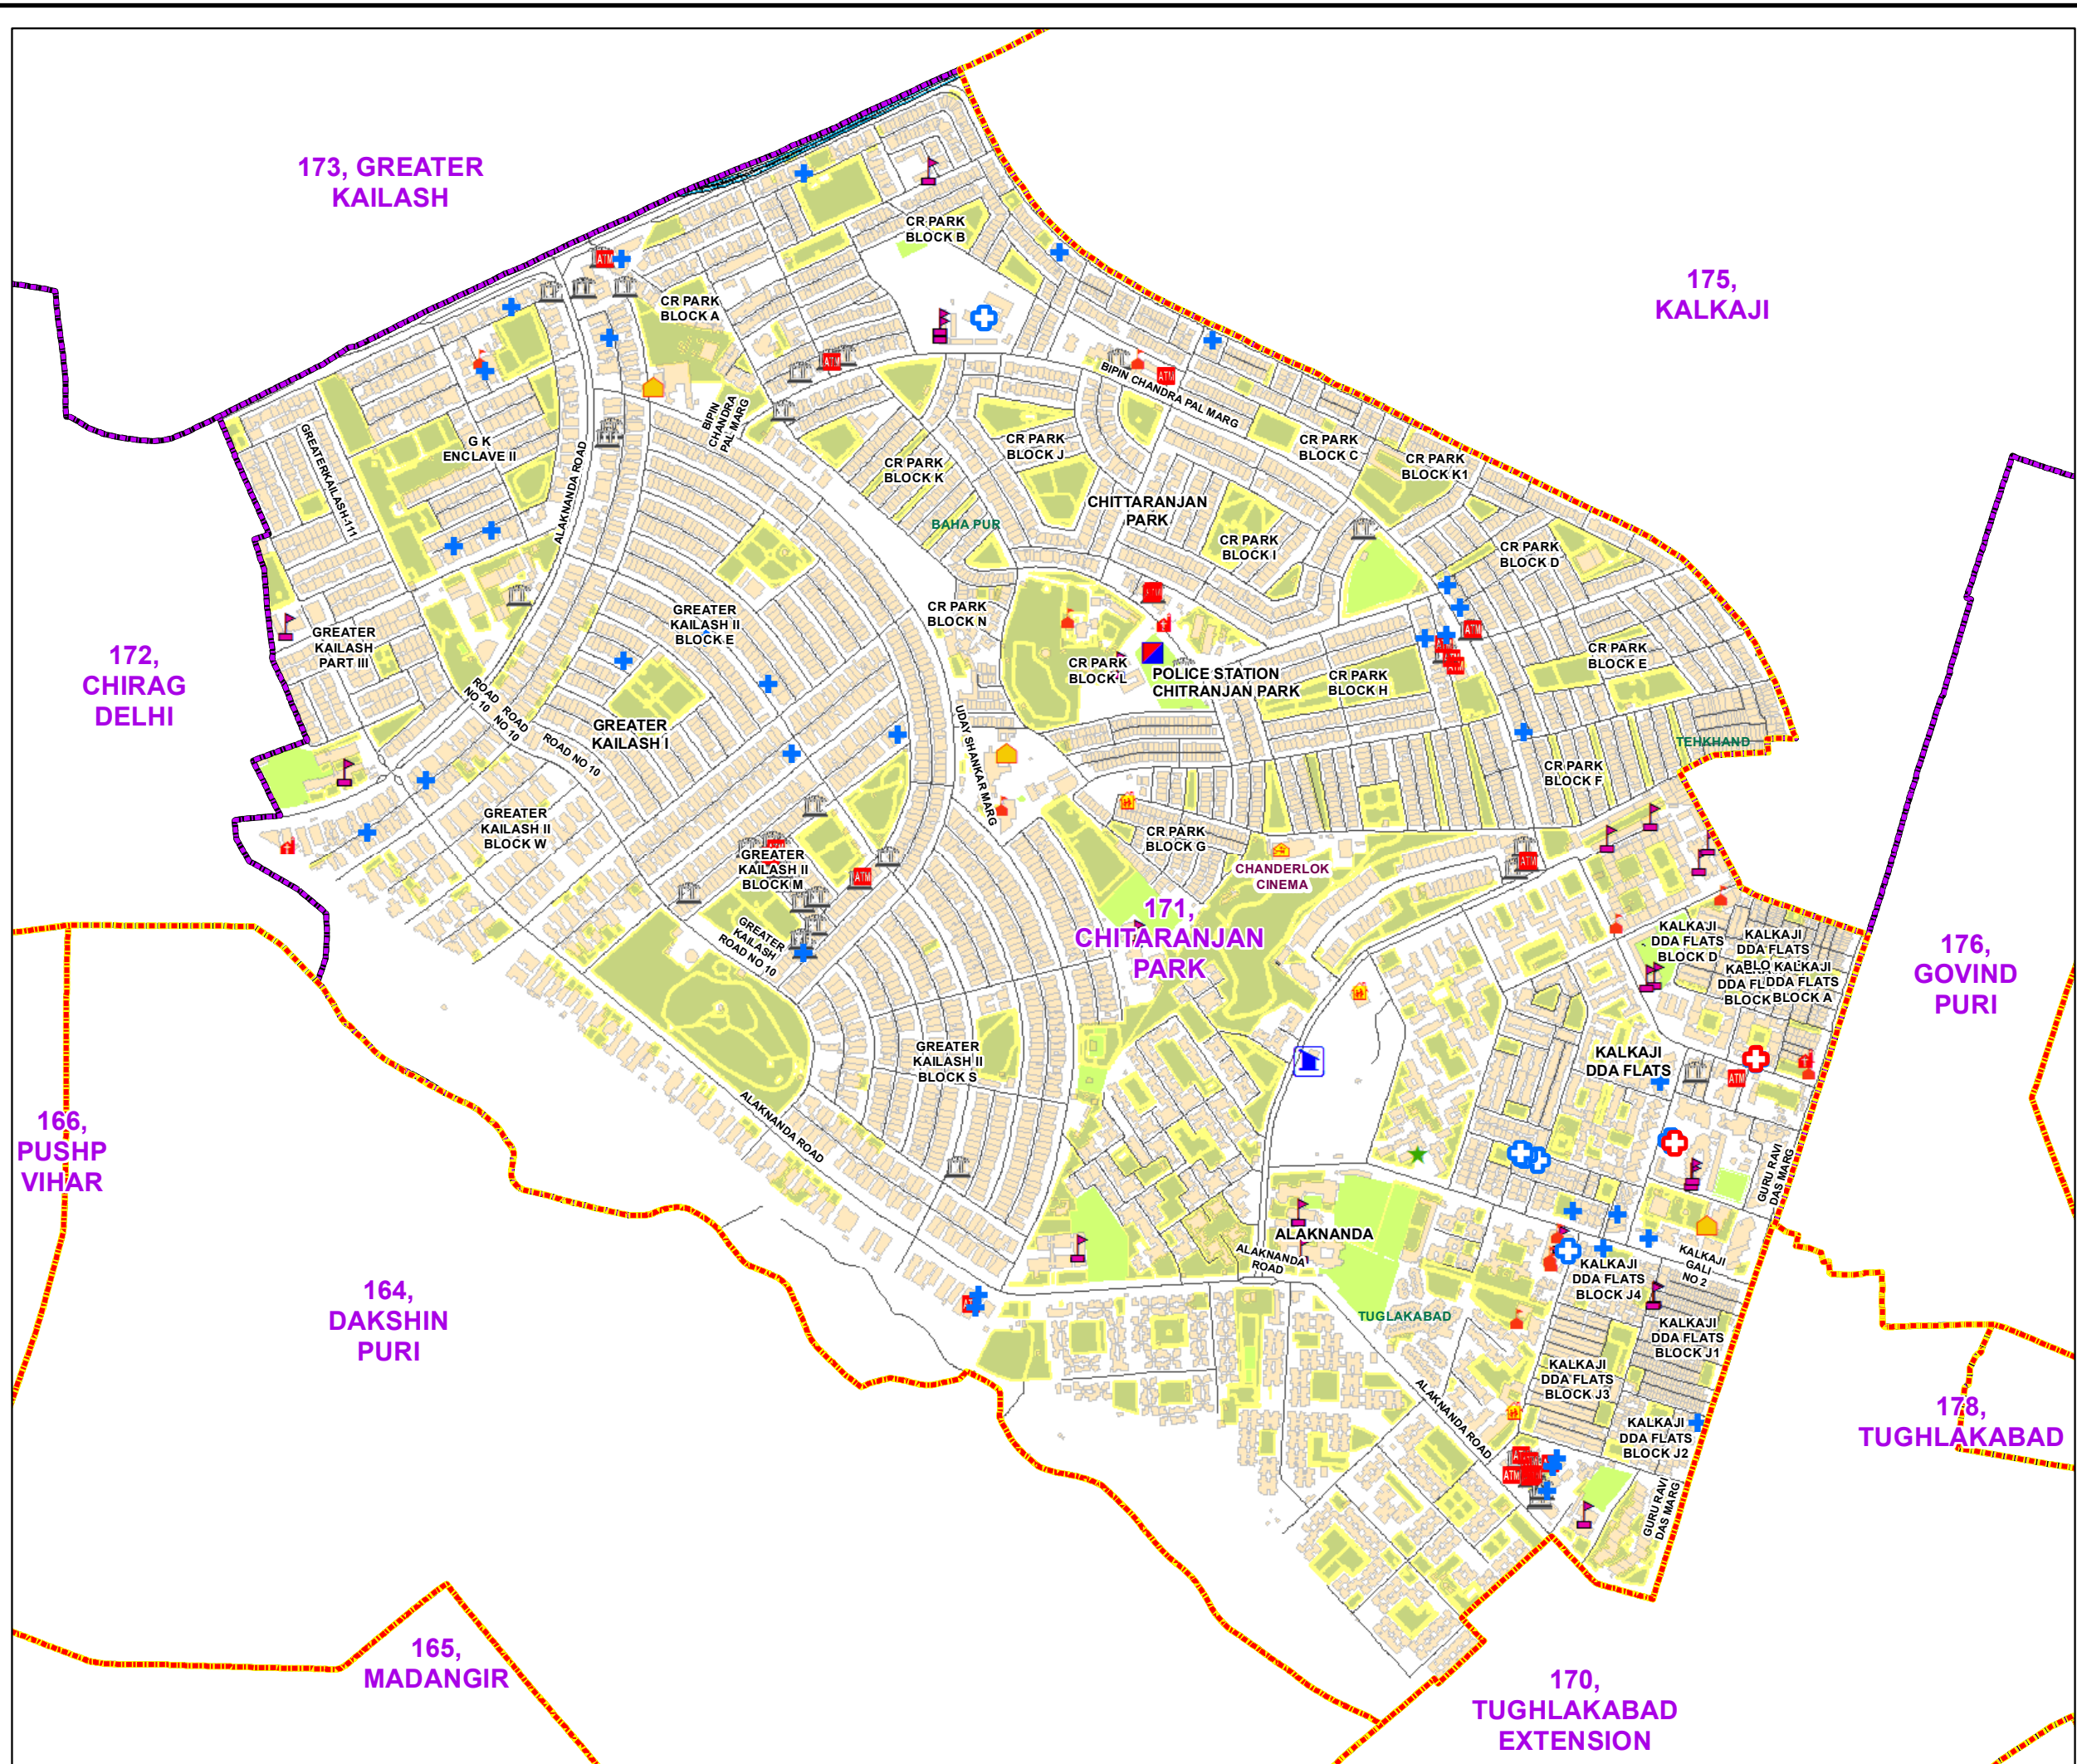

# WARD NO.- 171, CHITARANJAN PARK

### LEGEND

	Health Centre		Gurdwara
	Nursing Home		Bank
	Primary Health Centre		Metro Line
	Dispensary		Railway Line
	Govt Hospital		Road
	Petrol Pump		Village Boundary
	Church		Ward Boundary
	Community Center		Assembly Boundary
	Metro Station		Sub-Division Boundary
	ATM		District Boundary
	Mosque		Buildings
	College		Canal Bank
	Barat Ghar		Play Ground
	Police Station		Pond
	Cinema Hall		Storm Water Drain
	University		River Bank
	Fire Station		Garden Parks
	Temple		Stadium
	School		

Total Population - 62940  
 SC Population - 3184

1:9,340

For further details about this map, please contact

Geospatial Delhi Limited  
 (A Government of NCT of Delhi Company)  
 3rd Level, C- Wing, Vikas Bhawan-II,  
 Civil Lines, New Delhi - 110054  
 Website : [www.gsdlog.in](http://www.gsdlog.in)