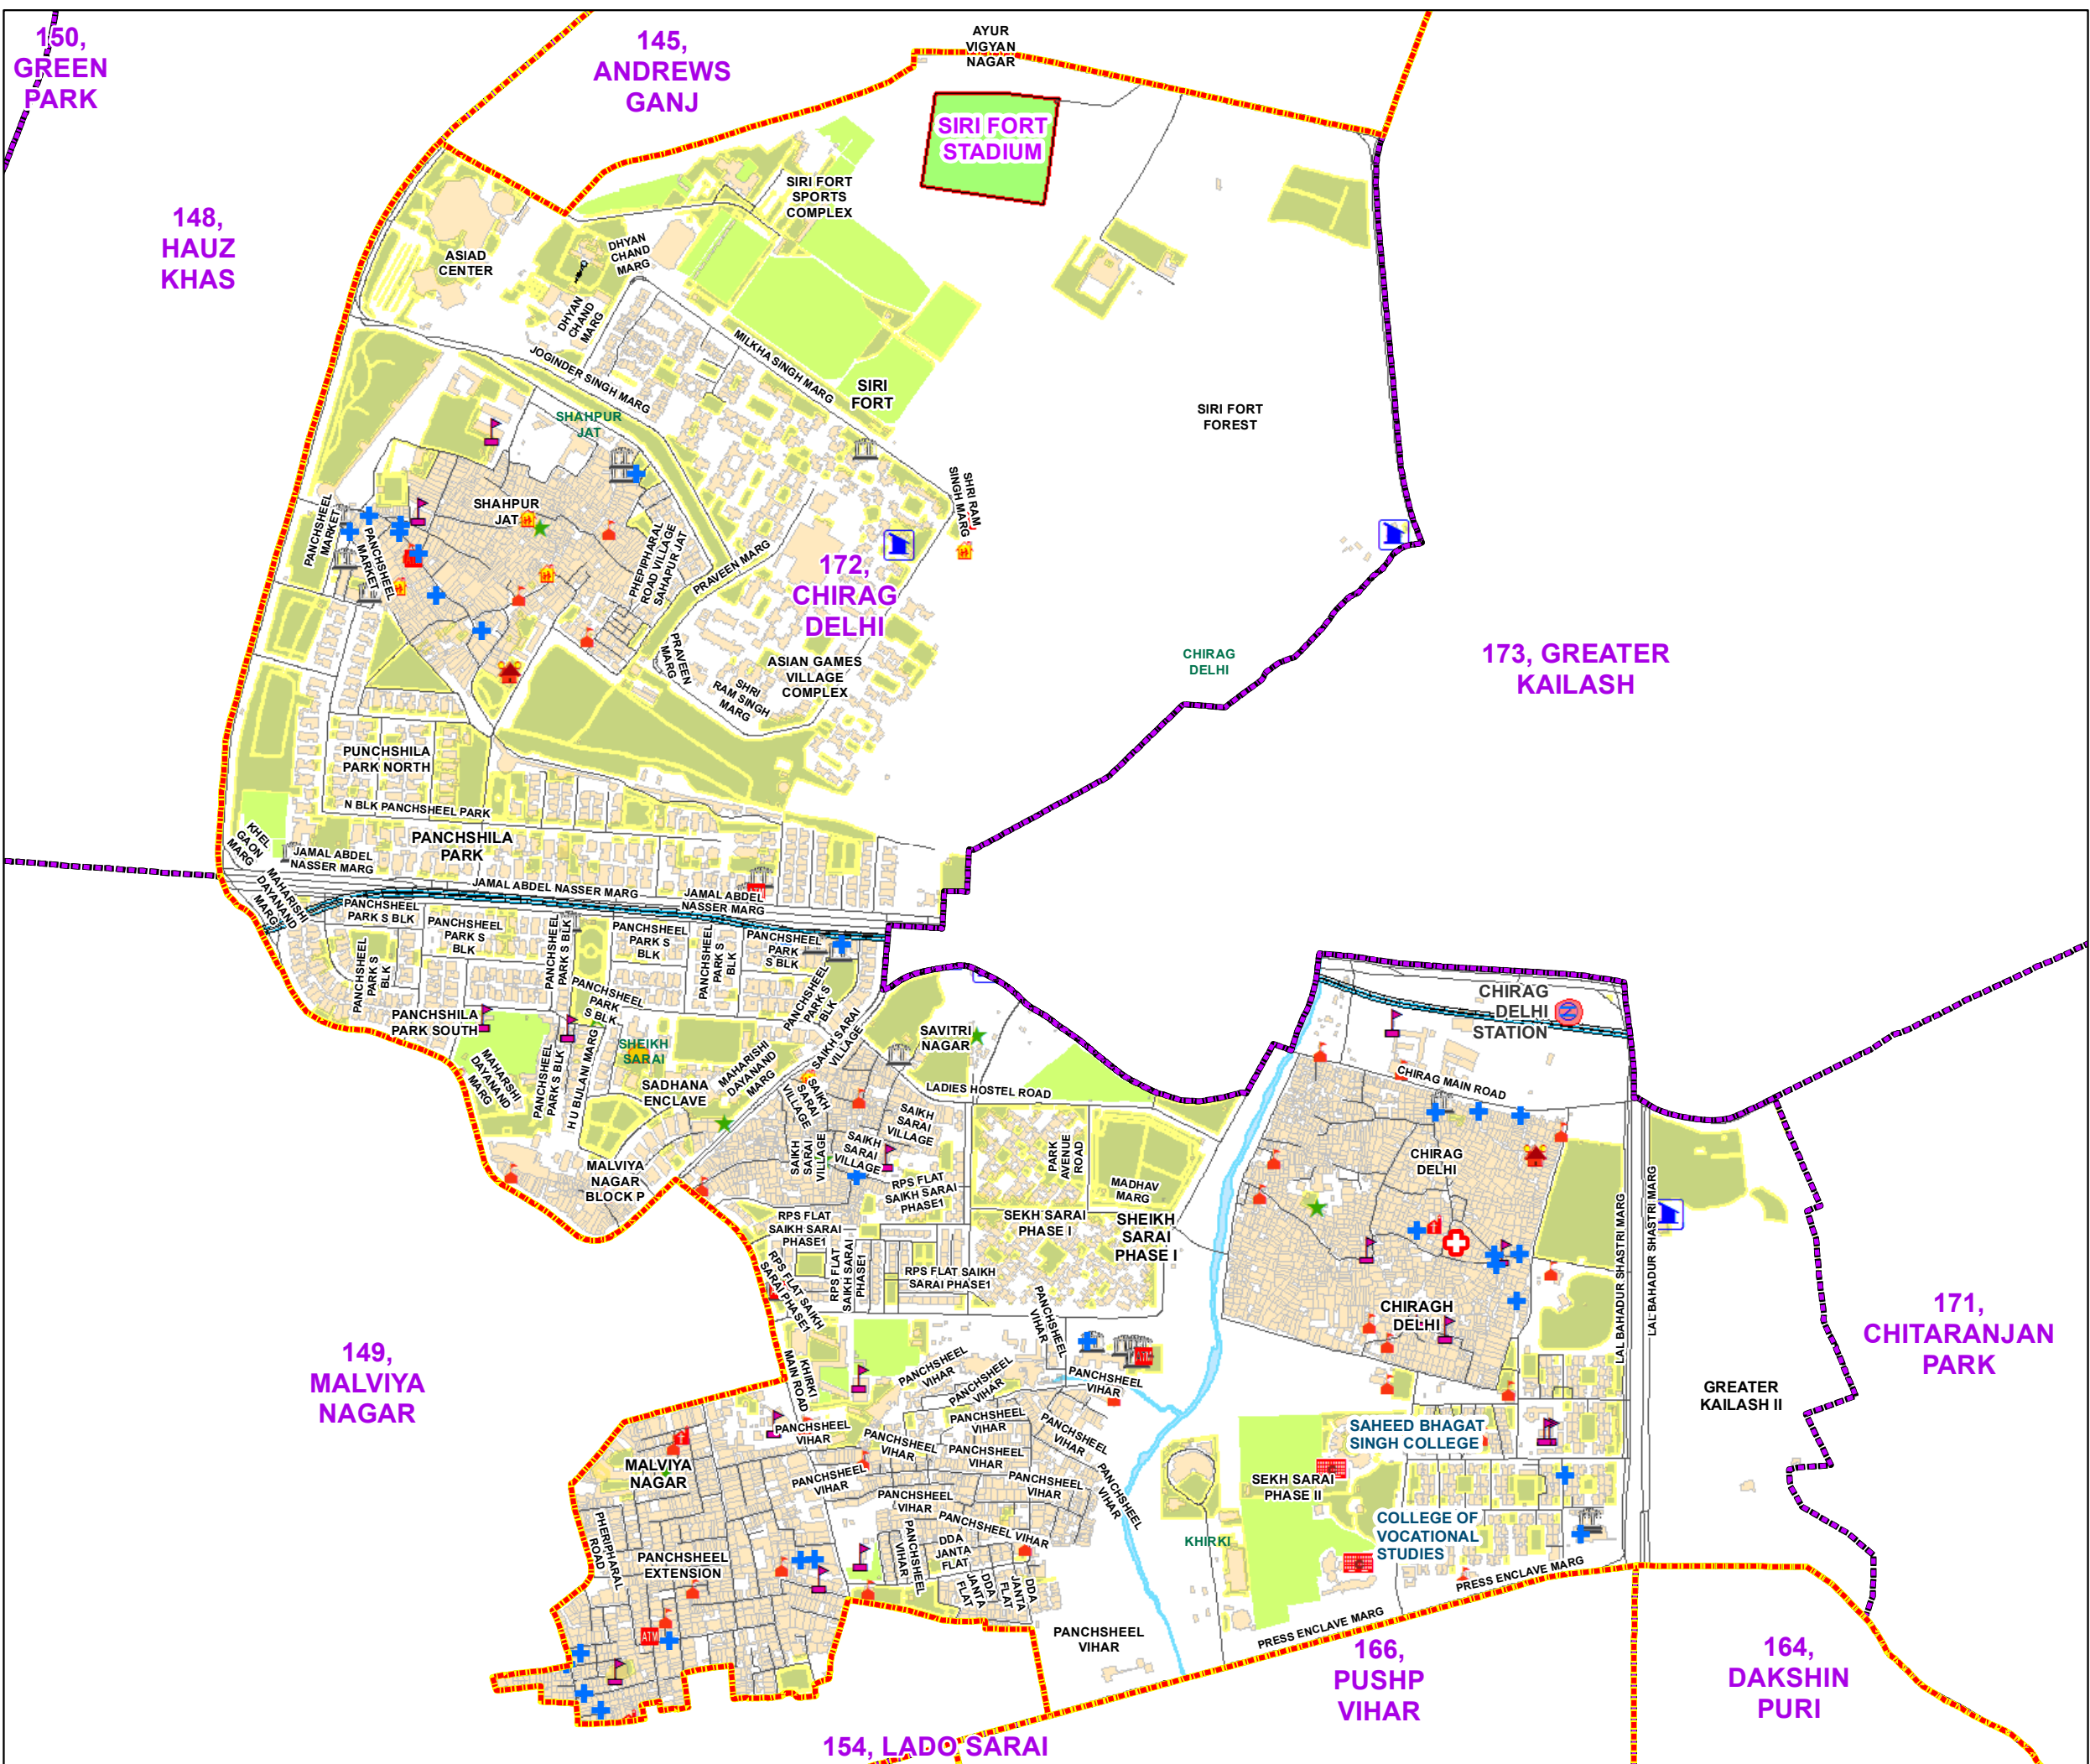

WARD NO.- 172, CHIRAG DELHI

प्रतिलिखित
 केवल विभागीय प्रयोग हेतु
 निर्यात के लिए नहीं

RESTRICTED
 FOR DEPARTMENTAL USE ONLY
 NOT FOR EXPORT

LEGEND

+	🏠
+	🏦
+	🚇
+	🚂
+	🛣️
+	🏠
+	📏
+	📏
+	📏
+	📏
+	🏠
+	🌊
+	🌳
+	🌊
+	🌊
+	🌊
+	🌳
+	🏟️
+	

Total Population - 74850
 SC Population - 10313

1:10,260

For further details about this map, please contact
 Geospatial Delhi Limited
 (A Government of NCT of Delhi Company)
 3rd Level, C- Wing, Vikas Bhawan-II,
 Civil Lines, New Delhi - 110054
 Website : www.gsdlog.in

Disclaimer:
 Reproduction in whole or part by any means is prohibited without
 written permission of Geospatial Delhi Limited. Responsibility of
 data validation lies with the department concerned.

GOVERNMENT OF DELHI COPYRIGHT, 2012
 Map Print Date- 13-10-2022