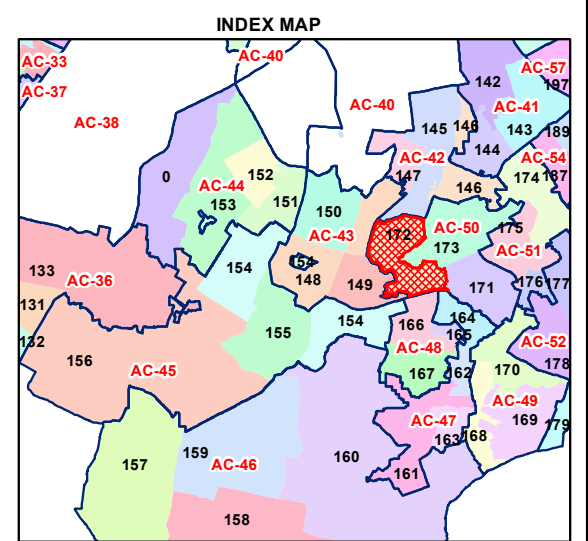

WARD NO.- 172, CHIRAG DELHI

प्रतिलिखित
 केवल विभागीय प्रयोग हेतु
 निर्यात के लिए नहीं

RESTRICTED
 FOR DEPARTMENTAL USE ONLY
 NOT FOR EXPORT

LEGEND

+	🏠
+	🏦
+	🚇
+	🚂
+	🛣️
+	🏠
+	📏
+	📏
+	📏
+	📏
+	🏠
+	🌊
+	🌳
+	🌊
+	🌊
+	🌊
+	🌳
+	🏟️
+	

Total Population - 74850
 SC Population - 10313

1:10,260

For further details about this map, please contact
 Geospatial Delhi Limited
 (A Government of NCT of Delhi Company)
 3rd Level, C- Wing, Vikas Bhawan-II,
 Civil Lines, New Delhi - 110054
 Website : www.gsdlog.in