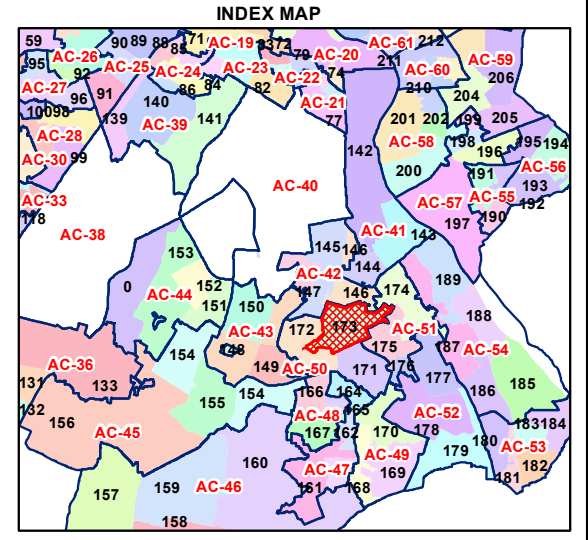

LEGEND

	Health Centre		Gurudwara
	Nursing Home		Bank
	Primary Health Centre		Metro Line
	Dispensary		Railway Line
	Govt Hospital		Road
	Petrol Pump		Village Boundary
	Church		Ward Boundary
	Community Center		Assembly Boundary
	Metro Station		Sub-Division Boundary
	ATM		District Boundary
	Mosque		Buildings
	College		Canal Bank
	Barat Ghar		Play Ground
	Police Station		Pond
	Cinema Hall		Storm Water Drain
	University		River Bank
	Fire Station		Garden Parks
	Temple		Stadium
	School		

Total Population - 47763
SC Population - 1582

1:12,770

For further details about this map, please contact

Geospatial Delhi Limited
(A Government of NCT of Delhi Company)
3rd Level, C- Wing, Vikas Bhawan-II,
Civil Lines, New Delhi - 110054
Website : www.gsdLorg.in

Disclaimer:
Reproduction in whole or part by any means is prohibited without
written permission of Geospatial Delhi Limited. Responsibility of
data validation lies with the department concerned.

GOVERNMENT OF DELHI COPYRIGHT, 2012
Map Print Date- 13-10-2022