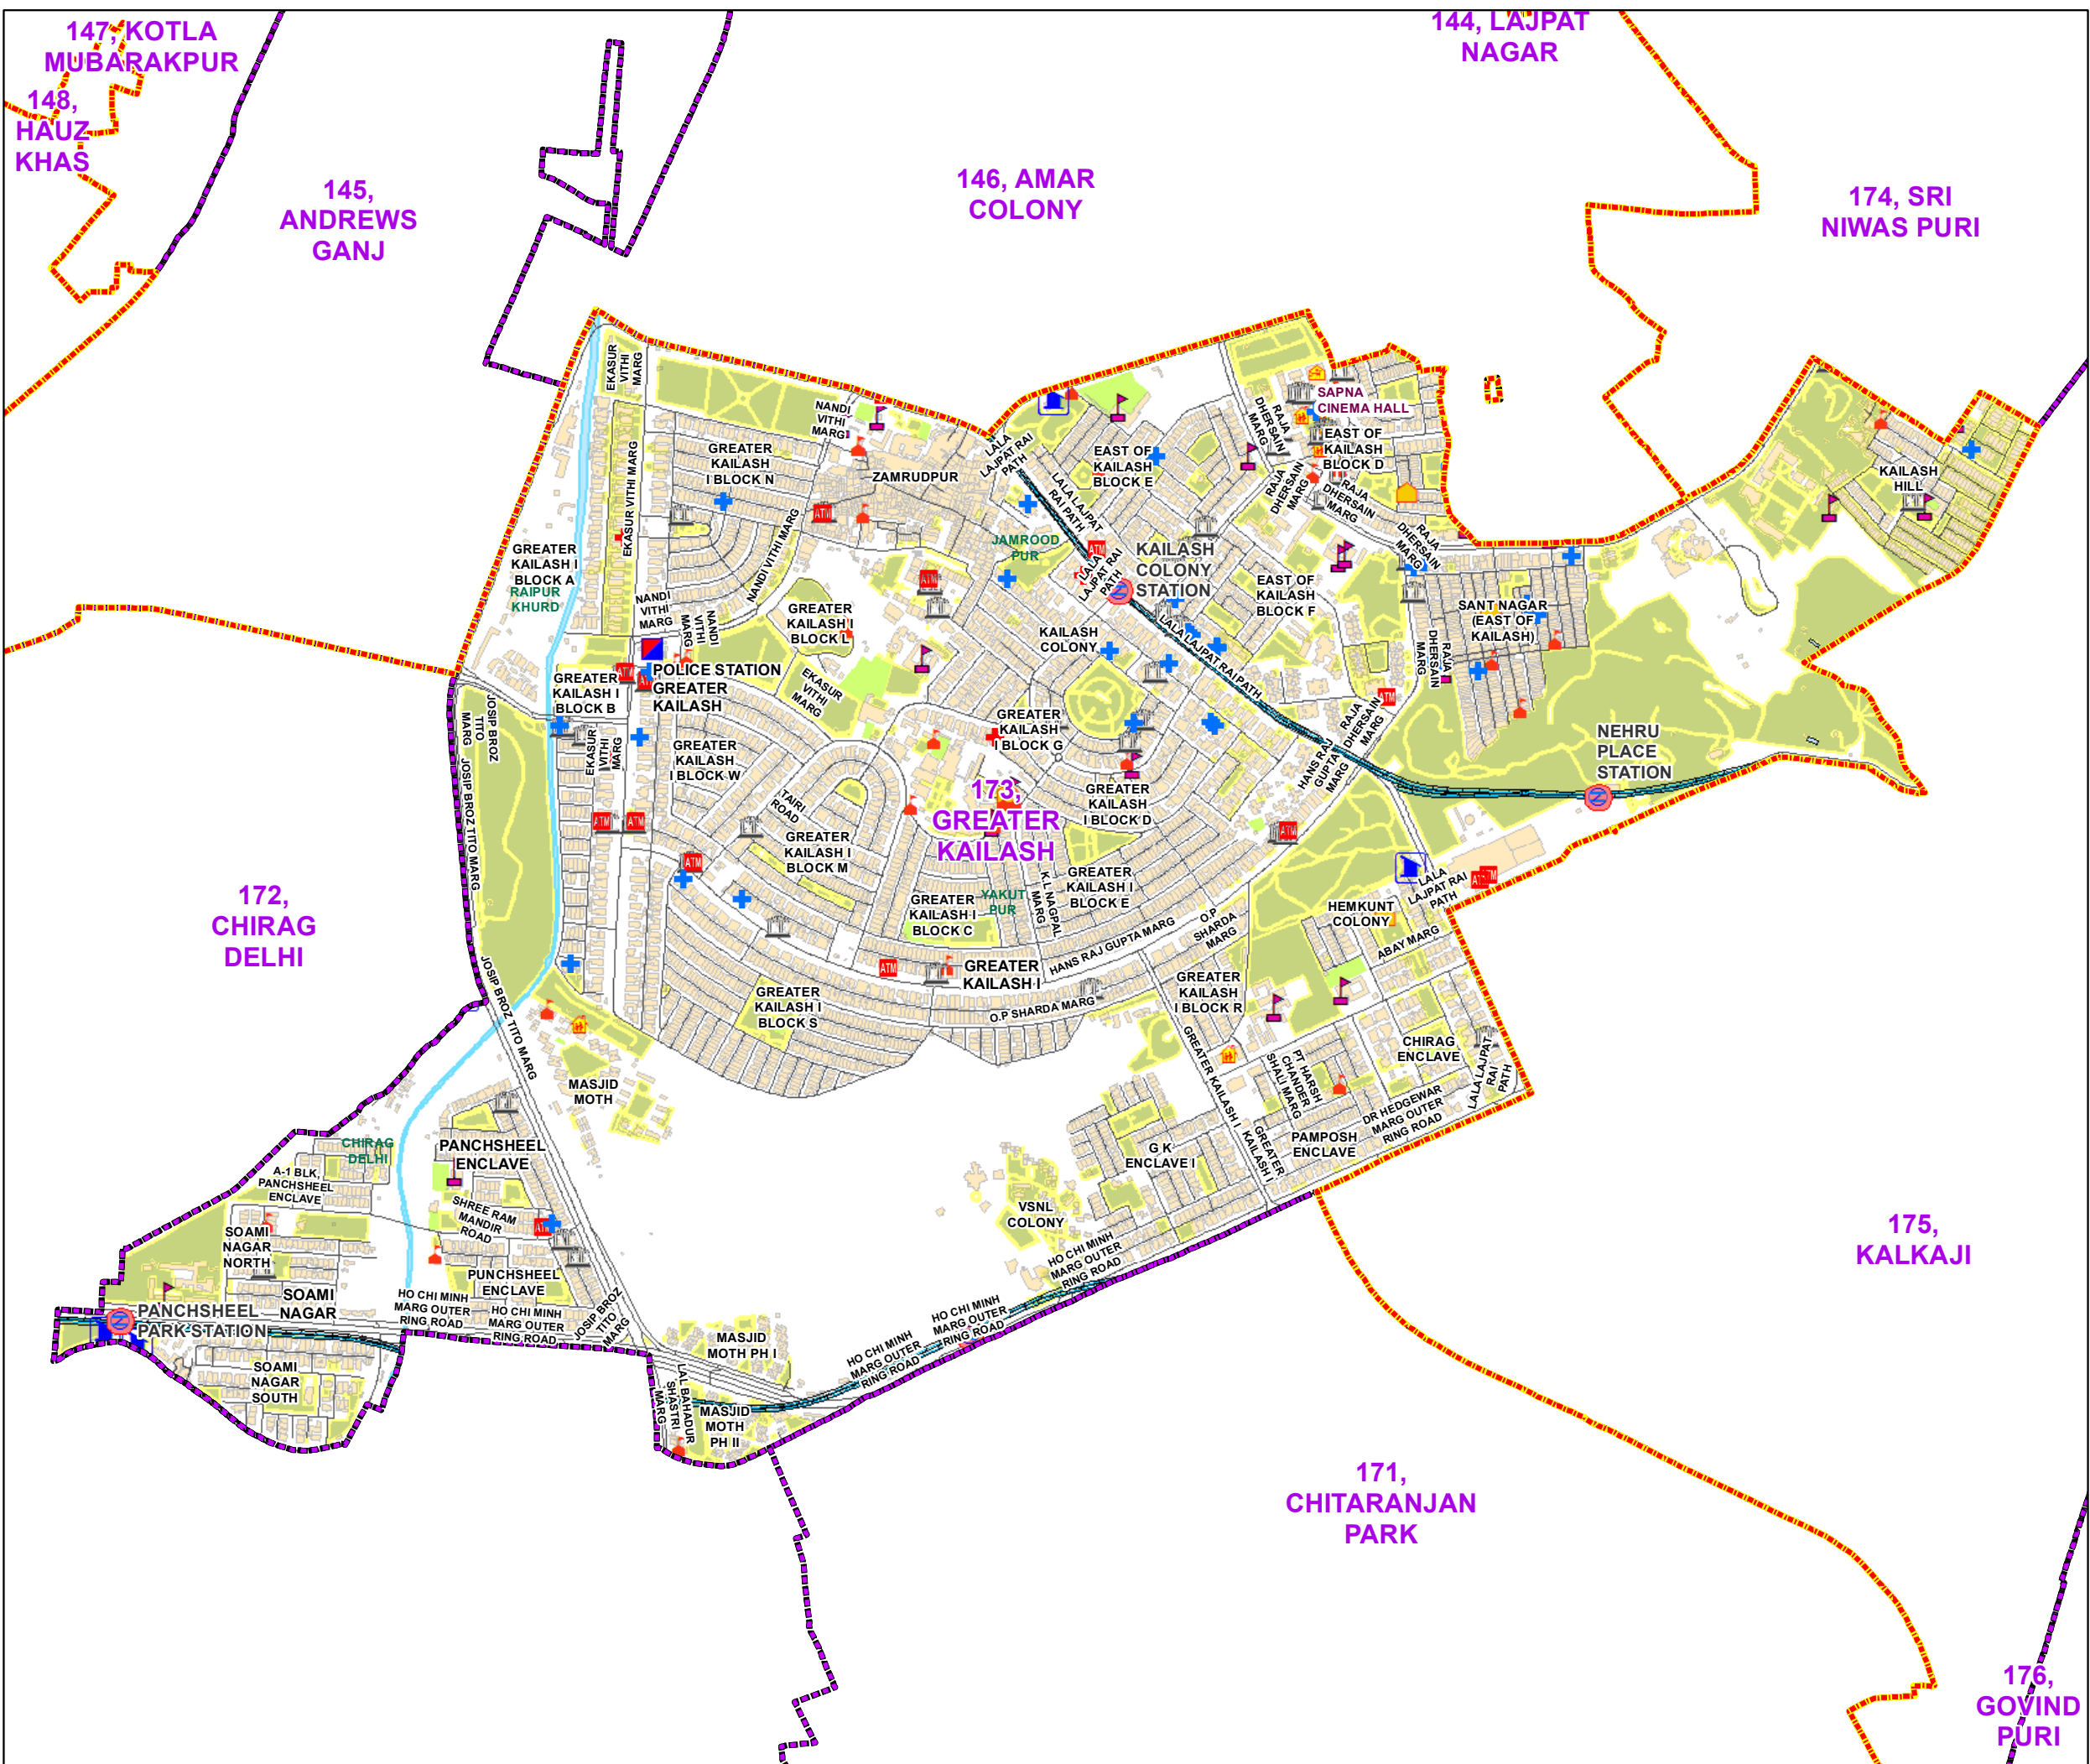

WARD NO.- 173, GREATER KAILASH

प्रतिबंधित
 केवल विभागीय प्रयोग हेतु
 निर्यात के लिए नहीं

RESTRICTED
 FOR DEPARTMENTAL USE ONLY
 NOT FOR EXPORT

LEGEND

	Health Centre		Gurudwara
	Nursing Home		Bank
	Primary Health Centre		Metro Line
	Dispensary		Railway Line
	Govt Hospital		Road
	Petrol Pump		Village Boundary
	Church		Ward Boundary
	Community Center		Assembly Boundary
	Metro Station		Sub-Division Boundary
	ATM		District Boundary
	Mosque		Buildings
	College		Canal Bank
	Barat Ghar		Play Ground
	Police Station		Pond
	Cinema Hall		Storm Water Drain
	University		River Bank
	Fire Station		Garden Parks
	Temple		Stadium
	School		

Total Population - 47763
 SC Population - 1582

1:12,770

For further details about this map, please contact

Geospatial Delhi Limited
 (A Government of NCT of Delhi Company)
 3rd Level, C- Wing, Vikas Bhawan-II,
 Civil Lines, New Delhi - 110054
 Website : www.gsdLorg.in

Disclaimer:
 Reproduction in whole or part by any means is prohibited without
 written permission of Geospatial Delhi Limited. Responsibility of
 data validation lies with the department concerned.

GOVERNMENT OF DELHI COPYRIGHT, 2012
 Map Print Date- 13-10-2022