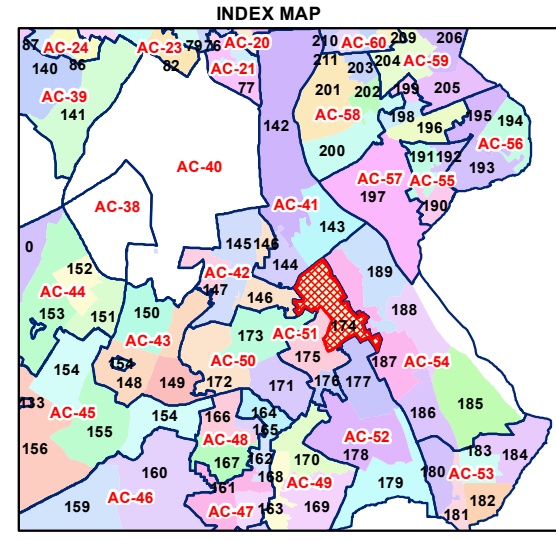

LEGEND

Health Centre	Gurudwara
Nursing Home	Bank
Primary Health Centre	Metro Line
Dispensary	Railway Line
Govt Hospital	Road
Petrol Pump	Village Boundary
Church	Ward Boundary
Community Center	Assembly Boundary
Metro Station	Sub-Division Boundary
ATM	District Boundary
Mosque	Buildings
College	Canal Bank
Barat Ghar	Play Ground
Police Station	Pond
Cinema Hall	Storm Water Drain
University	River Bank
Fire Station	Garden Parks
Temple	Stadium
School	

Total Population - 70489
SC Population - 8174

1:13,180

For further details about this map, please contact

Geospatial Delhi Limited
(A Government of NCT of Delhi Company)
3rd Level, C- Wing, Vikas Bhawan-II,
Civil Lines, New Delhi - 110054
Website : www.gsdlog.in

Disclaimer:
Reproduction in whole or part by any means is prohibited without
written permission of Geospatial Delhi Limited. Responsibility of
data validation lies with the department concerned.