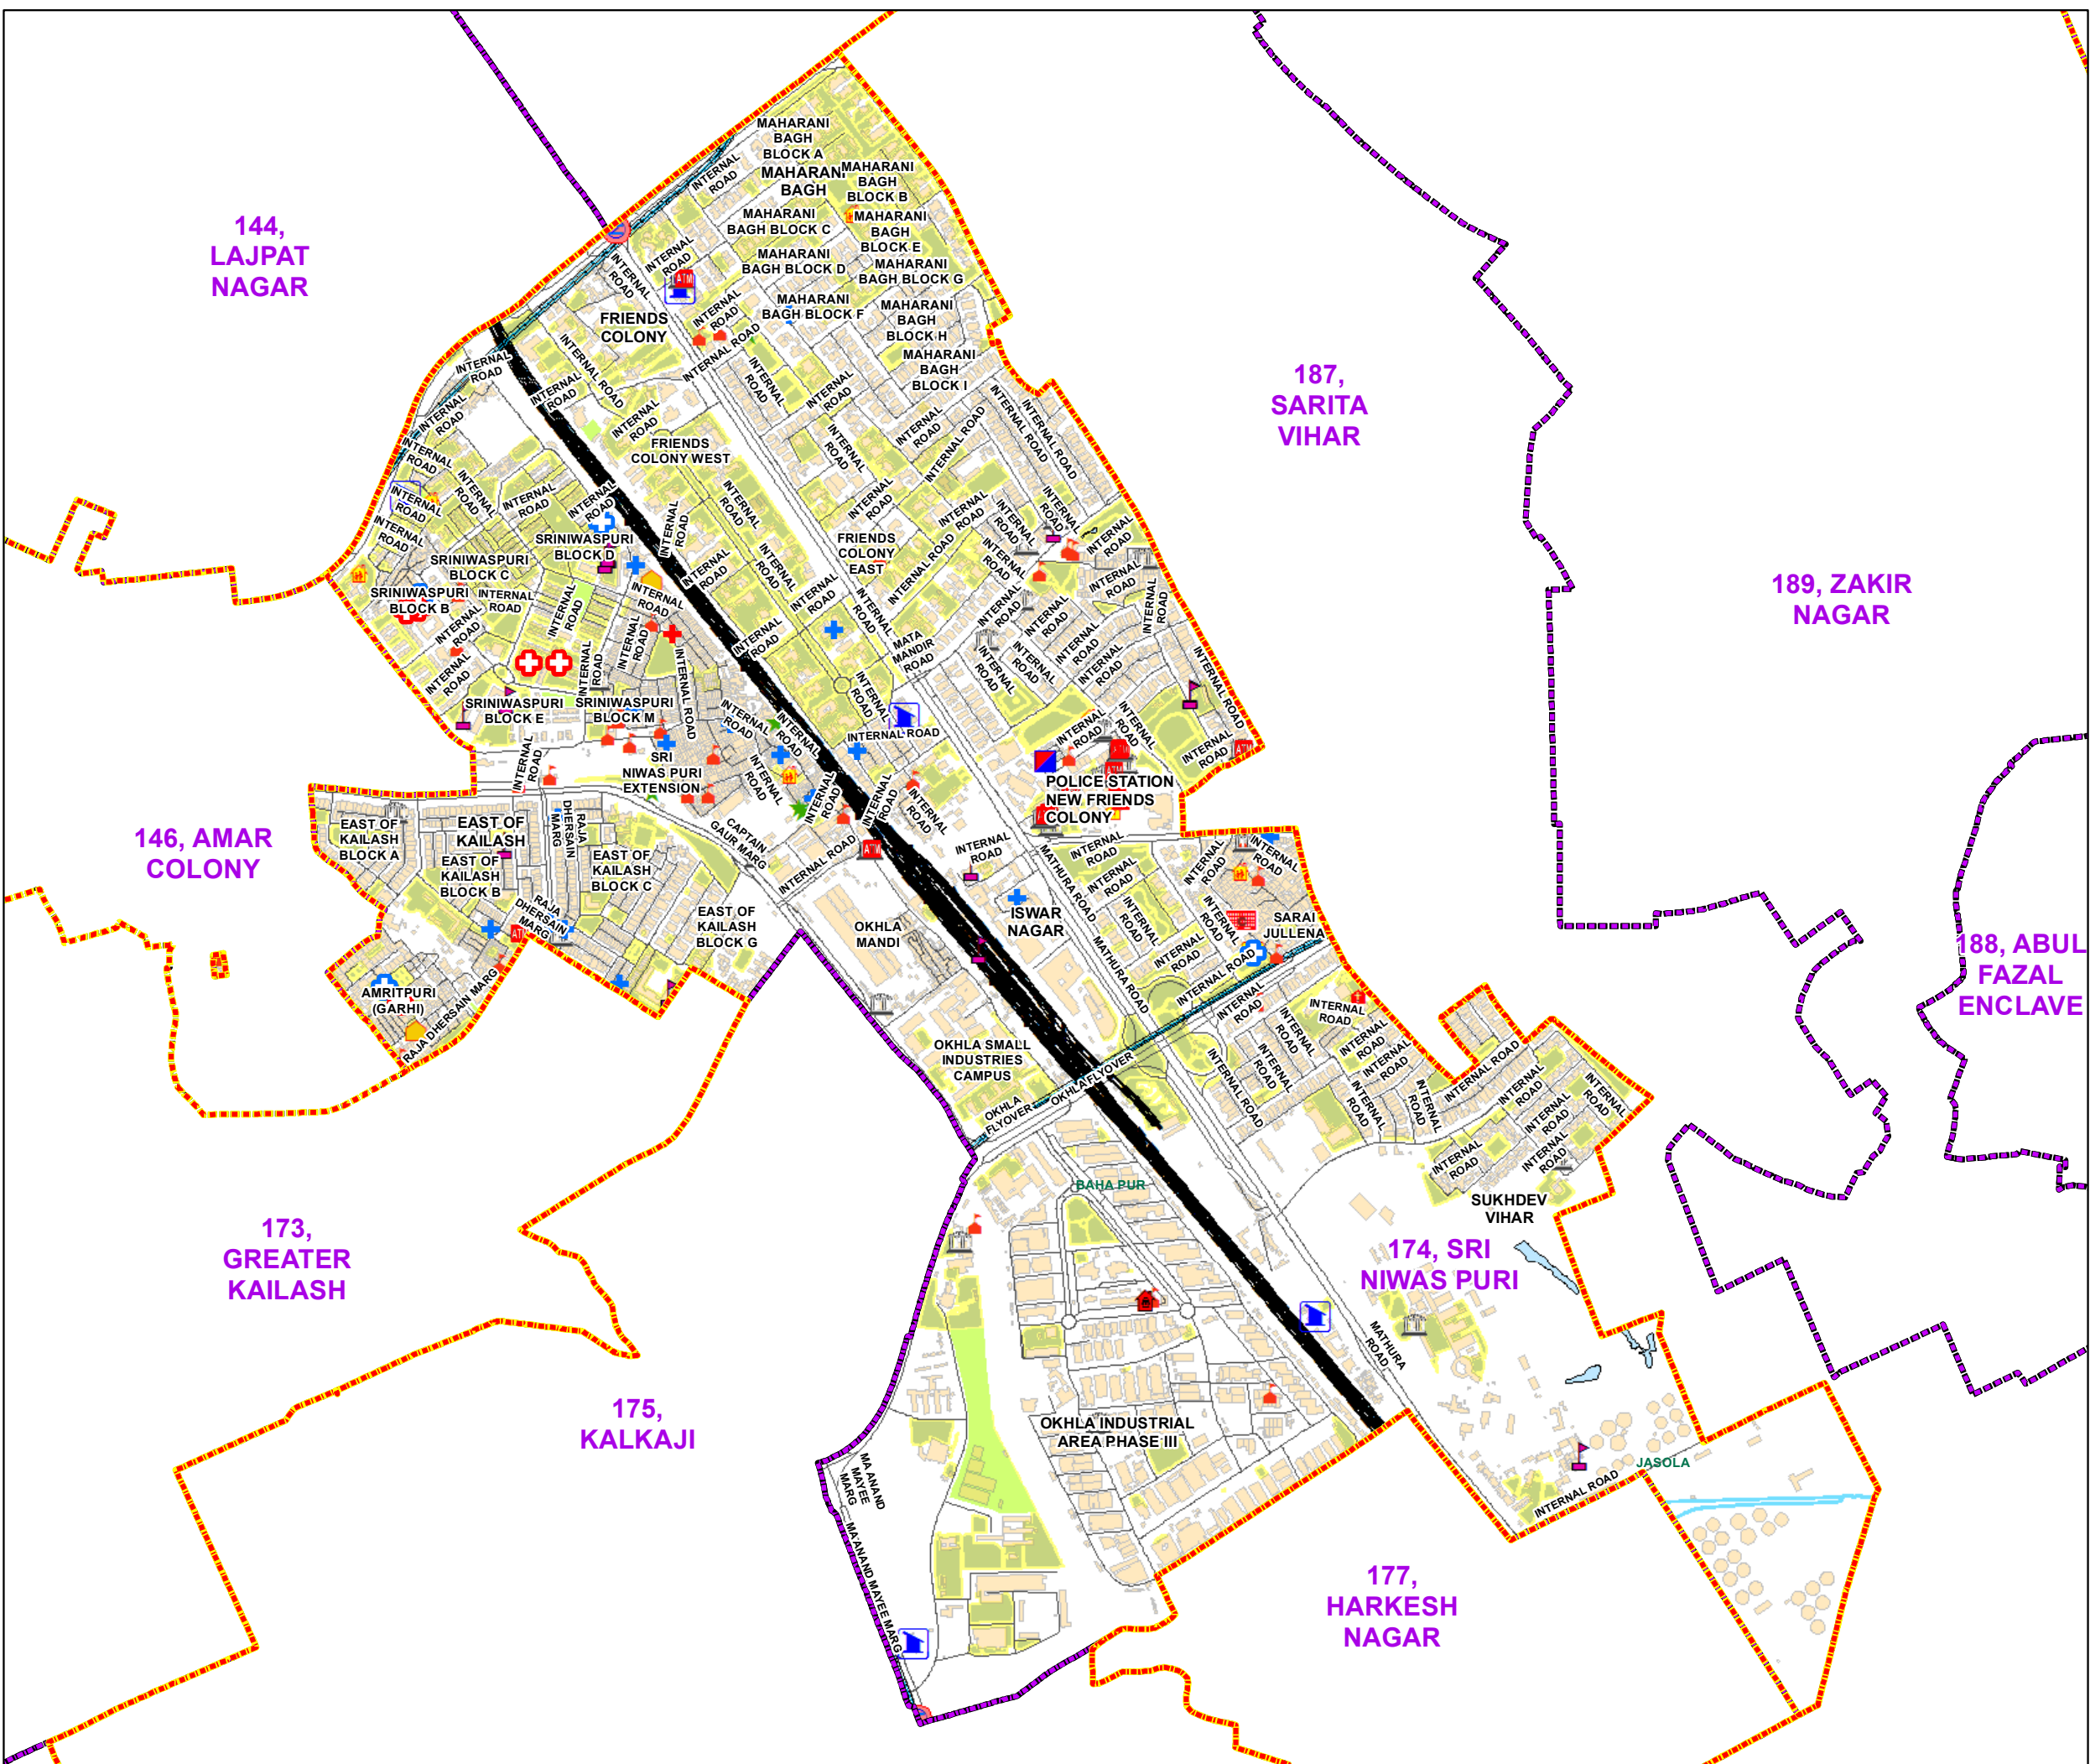

WARD NO.- 174, SRI NIWAS PURI

प्रतिलिखित
केवल विभागीय प्रयोग हेतु
निर्यात के लिए नहीं

**RESTRICTED
FOR DEPARTMENTAL USE ONLY
NOT FOR EXPORT**

LEGEND

- | | |
|-----------------------|-----------------------|
| Health Centre | Gurudwara |
| Nursing Home | Bank |
| Primary Health Centre | Metro Line |
| Dispensary | Railway Line |
| Govt Hospital | Road |
| Petrol Pump | Village Boundary |
| Church | Ward Boundary |
| Community Center | Assembly Boundary |
| Metro Station | Sub-Division Boundary |
| ATM | District Boundary |
| Mosque | Buildings |
| College | Canal Bank |
| Barat Ghar | Play Ground |
| Police Station | Pond |
| Cinema Hall | Storm Water Drain |
| University | River Bank |
| Fire Station | Garden Parks |
| Temple | Stadium |
| School | |

Total Population - 70489
SC Population - 8174

1:13,180

For further details about this map, please contact

Geospatial Delhi Limited
(A Government of NCT of Delhi Company)
3rd Level, C- Wing, Vikas Bhawan-II,
Civil Lines, New Delhi - 110054
Website : www.gsdlog.in