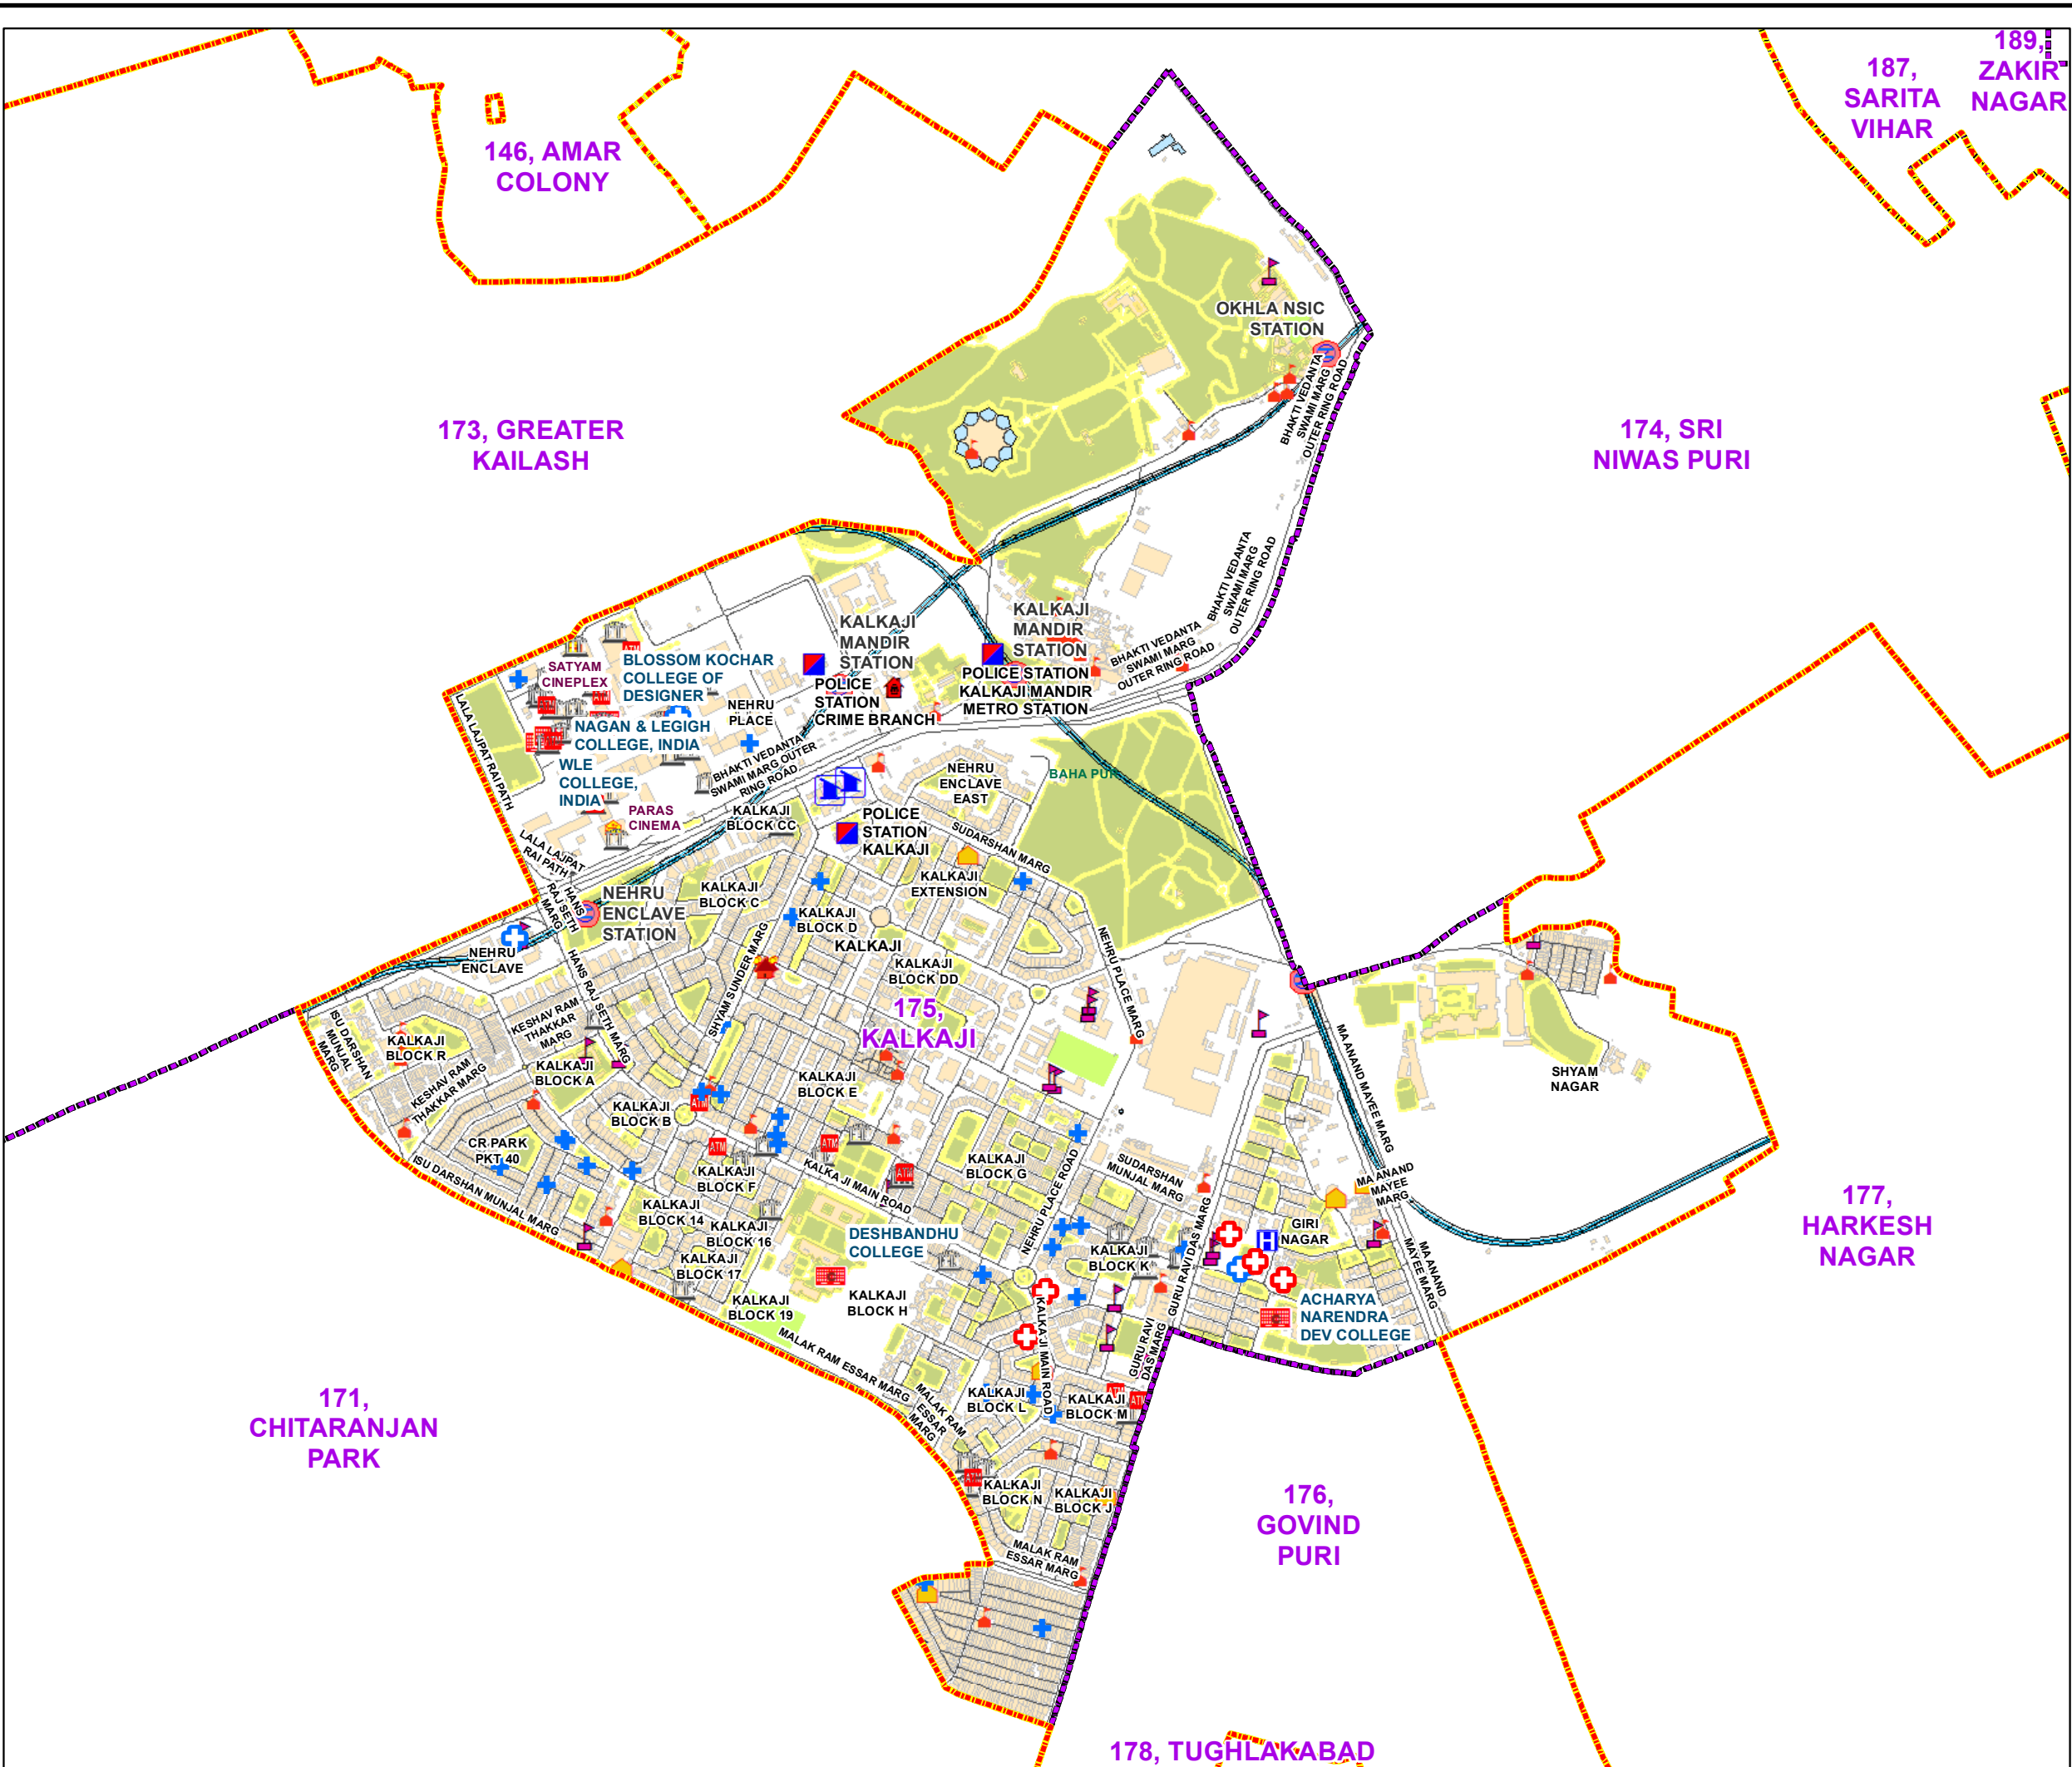

WARD NO.- 175, KALKAJI

प्रतिबंधित
केवल विभागीय प्रयोग हेतु
निर्यात के लिए नहीं

**RESTRICTED
FOR DEPARTMENTAL USE ONLY
NOT FOR EXPORT**

LEGEND

	Health Centre		Gurdwara
	Nursing Home		Bank
	Primary Health Centre		Metro Line
	Dispensary		Railway Line
	Govt Hospital		Road
	Petrol Pump		Village Boundary
	Church		Ward Boundary
	Community Center		Assembly Boundary
	Metro Station		Sub-Division Boundary
	ATM		District Boundary
	Mosque		Buildings
	College		Canal Bank
	Barat Ghar		Play Ground
	Police Station		Pond
	Cinema Hall		Storm Water Drain
	University		River Bank
	Fire Station		Garden Parks
	Temple		Stadium
	School		

Total Population - 45038
SC Population - 3016

1:11,280

For further details about this map, please contact

Geospatial Delhi Limited
(A Government of NCT of Delhi Company)
3rd Level, C- Wing, Vikas Bhawan-II,
Civil Lines, New Delhi - 110054
Website : www.gsdlog.in

Disclaimer:
Reproduction in whole or part by any means is prohibited without
written permission of Geospatial Delhi Limited. Responsibility of
data validation lies with the department concerned.