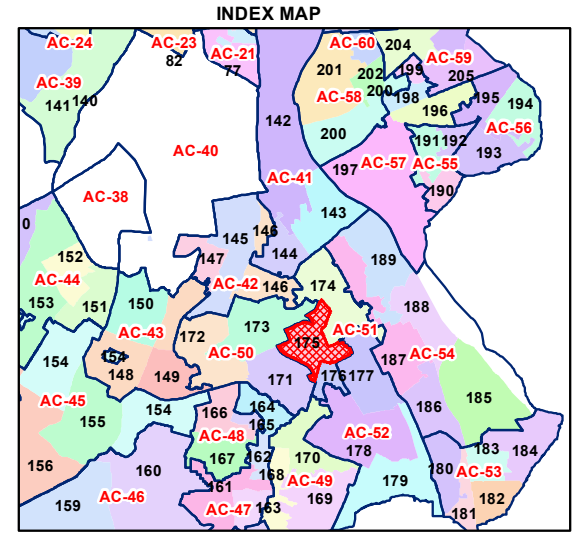

LEGEND

	Health Centre		Gurdwara
	Nursing Home		Bank
	Primary Health Centre		Metro Line
	Dispensary		Railway Line
	Govt Hospital		Road
	Petrol Pump		Village Boundary
	Church		Ward Boundary
	Community Center		Assembly Boundary
	Metro Station		Sub-Division Boundary
	ATM		District Boundary
	Mosque		Buildings
	College		Canal Bank
	Barat Ghar		Play Ground
	Police Station		Pond
	Cinema Hall		Storm Water Drain
	University		River Bank
	Fire Station		Garden Parks
	Temple		Stadium
	School		

Total Population - 45038
SC Population - 3016

1:11,280

For further details about this map, please contact

Geospatial Delhi Limited
(A Government of NCT of Delhi Company)
3rd Level, C- Wing, Vikas Bhawan-II,
Civil Lines, New Delhi - 110054
Website : www.gsdlog.in

Disclaimer:
Reproduction in whole or part by any means is prohibited without
written permission of Geospatial Delhi Limited. Responsibility of
data validation lies with the department concerned.