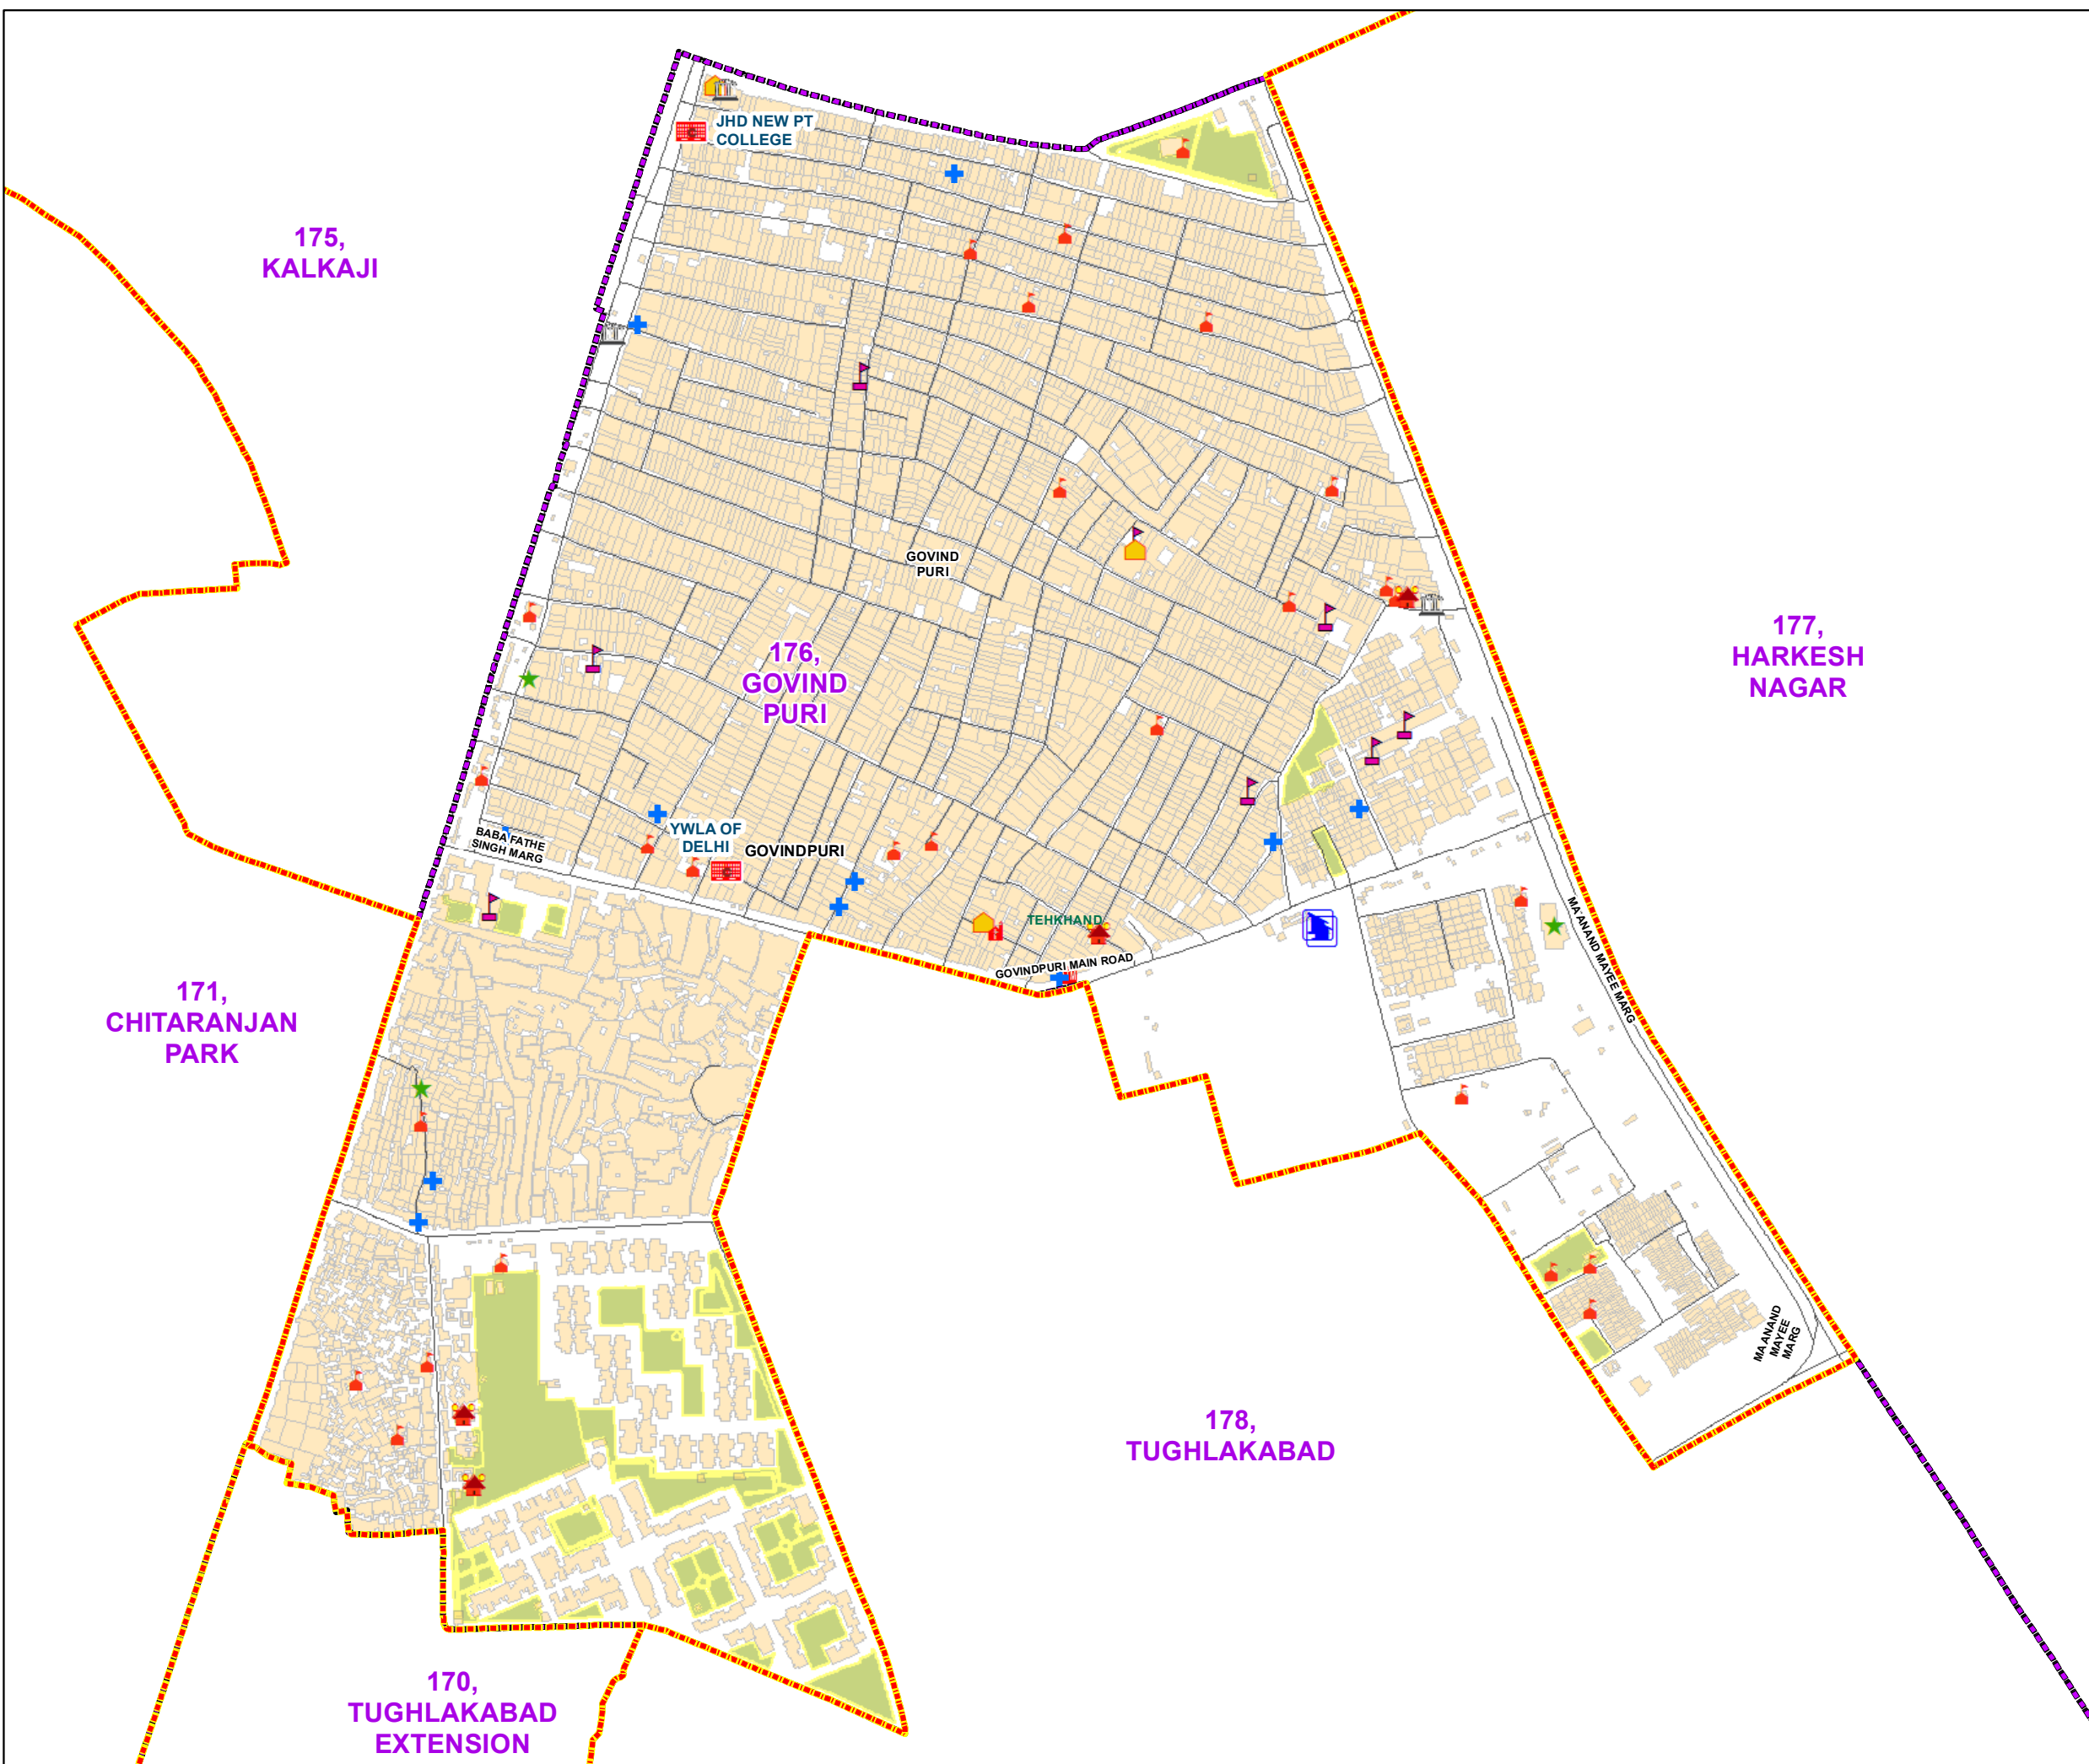

WARD NO.- 176, GOVIND PURI

प्रतिबंधित
केवल विभागीय प्रयोग हेतु
निर्यात के लिए नहीं

**RESTRICTED
FOR DEPARTMENTAL USE ONLY
NOT FOR EXPORT**