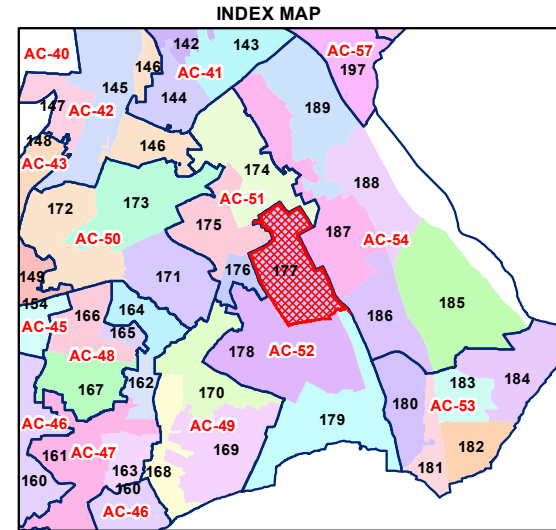

WARD NO.- 177, HARKESH NAGAR

LEGEND

	Health Centre		Gurudwara
	Nursing Home		Bank
	Primary Health Centre		Metro Line
	Dispensary		Railway Line
	Govt Hospital		Road
	Petrol Pump		Village Boundary
	Church		Ward Boundary
	Community Center		Assembly Boundary
	Metro Station		Sub-Division Boundary
	ATM		District Boundary
	Mosque		Buildings
	College		Canal Bank
	Barat Ghar		Play Ground
	Police Station		Pond
	Cinema Hall		Storm Water Drain
	University		River Bank
	Fire Station		Garden Parks
	Temple		Stadium
	School		

Total Population - 65932
SC Population - 16071

1:11,810

For further details about this map, please contact

Geospatial Delhi Limited
(A Government of NCT of Delhi Company)
3rd Level, C- Wing, Vikas Bhawan-II,
Civil Lines, New Delhi - 110054
Website : www.gsd.org.in