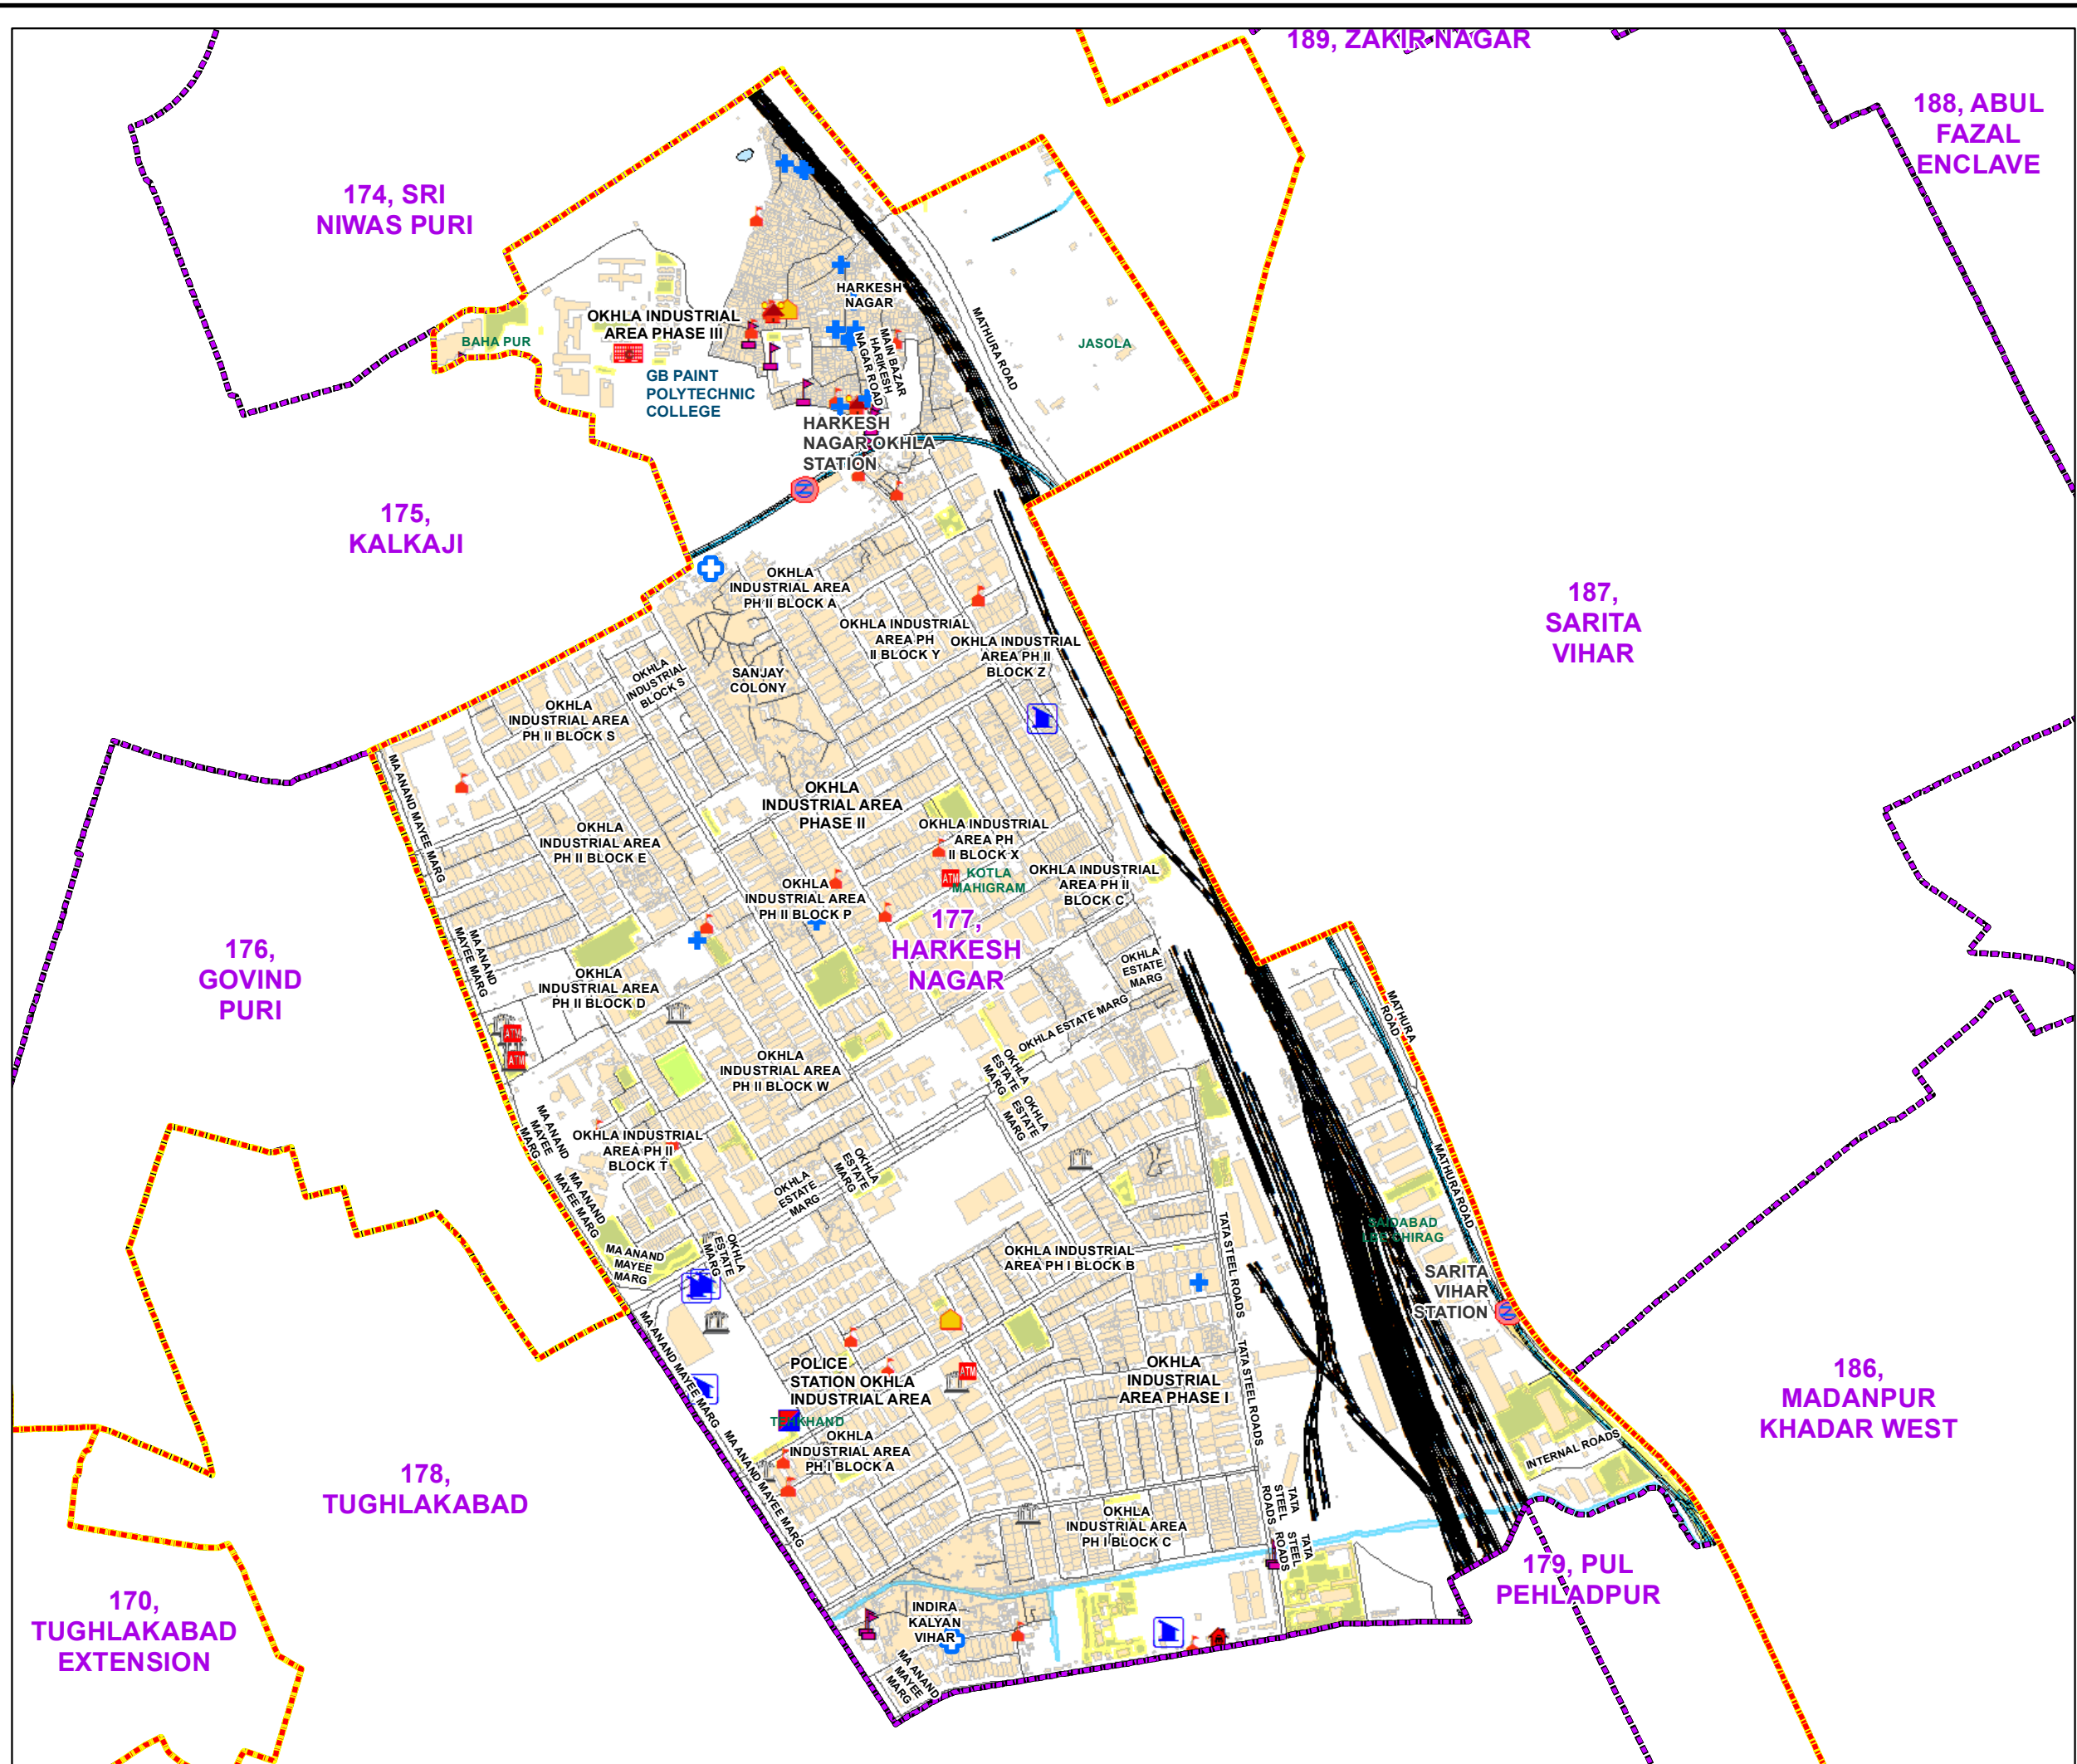

WARD NO.- 177, HARKESH NAGAR

LEGEND

	Health Centre		Gurudwara
	Nursing Home		Bank
	Primary Health Centre		Metro Line
	Dispensary		Railway Line
	Govt Hospital		Road
	Petrol Pump		Village Boundary
	Church		Ward Boundary
	Community Center		Assembly Boundary
	Metro Station		Sub-Division Boundary
	ATM		District Boundary
	Mosque		Buildings
	College		Canal Bank
	Barat Ghar		Play Ground
	Police Station		Pond
	Cinema Hall		Storm Water Drain
	University		River Bank
	Fire Station		Garden Parks
	Temple		Stadium
	School		

Total Population - 65932
SC Population - 16071

1:11,810

For further details about this map, please contact

Geospatial Delhi Limited
(A Government of NCT of Delhi Company)
3rd Level, C- Wing, Vikas Bhawan-II,
Civil Lines, New Delhi - 110054
Website : www.gsd.org.in