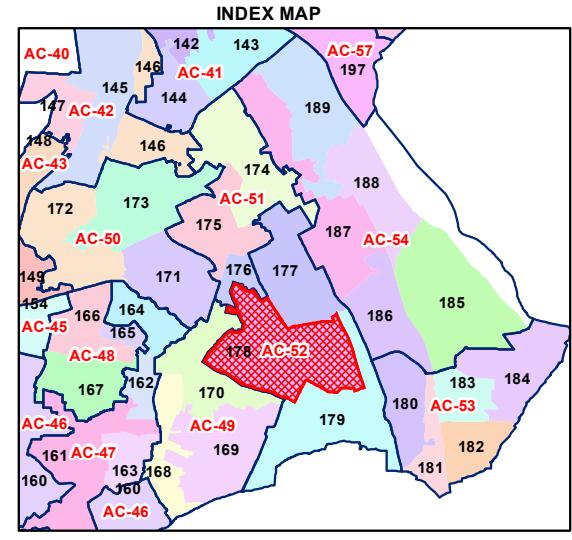

LEGEND

	Health Centre		Gurudwara
	Nursing Home		Bank
	Primary Health Centre		Metro Line
	Dispensary		Railway Line
	Govt Hospital		Road
	Petrol Pump		Village Boundary
	Church		Ward Boundary
	Community Center		Assembly Boundary
	Metro Station		Sub-Division Boundary
	ATM		District Boundary
	Mosque		Buildings
	College		Canal Bank
	Barat Ghar		Play Ground
	Police Station		Pond
	Cinema Hall		Storm Water Drain
	University		River Bank
	Fire Station		Garden Parks
	Temple		Stadium
	School		

Total Population - 63172
SC Population - 8944

1:12,850

For further details about this map, please contact

Geospatial Delhi Limited
(A Government of NCT of Delhi Company)
3rd Level, C- Wing, Vikas Bhawan-II,
Civil Lines, New Delhi - 110054
[Website : www.gsdLorg.in](http://www.gsdLorg.in)