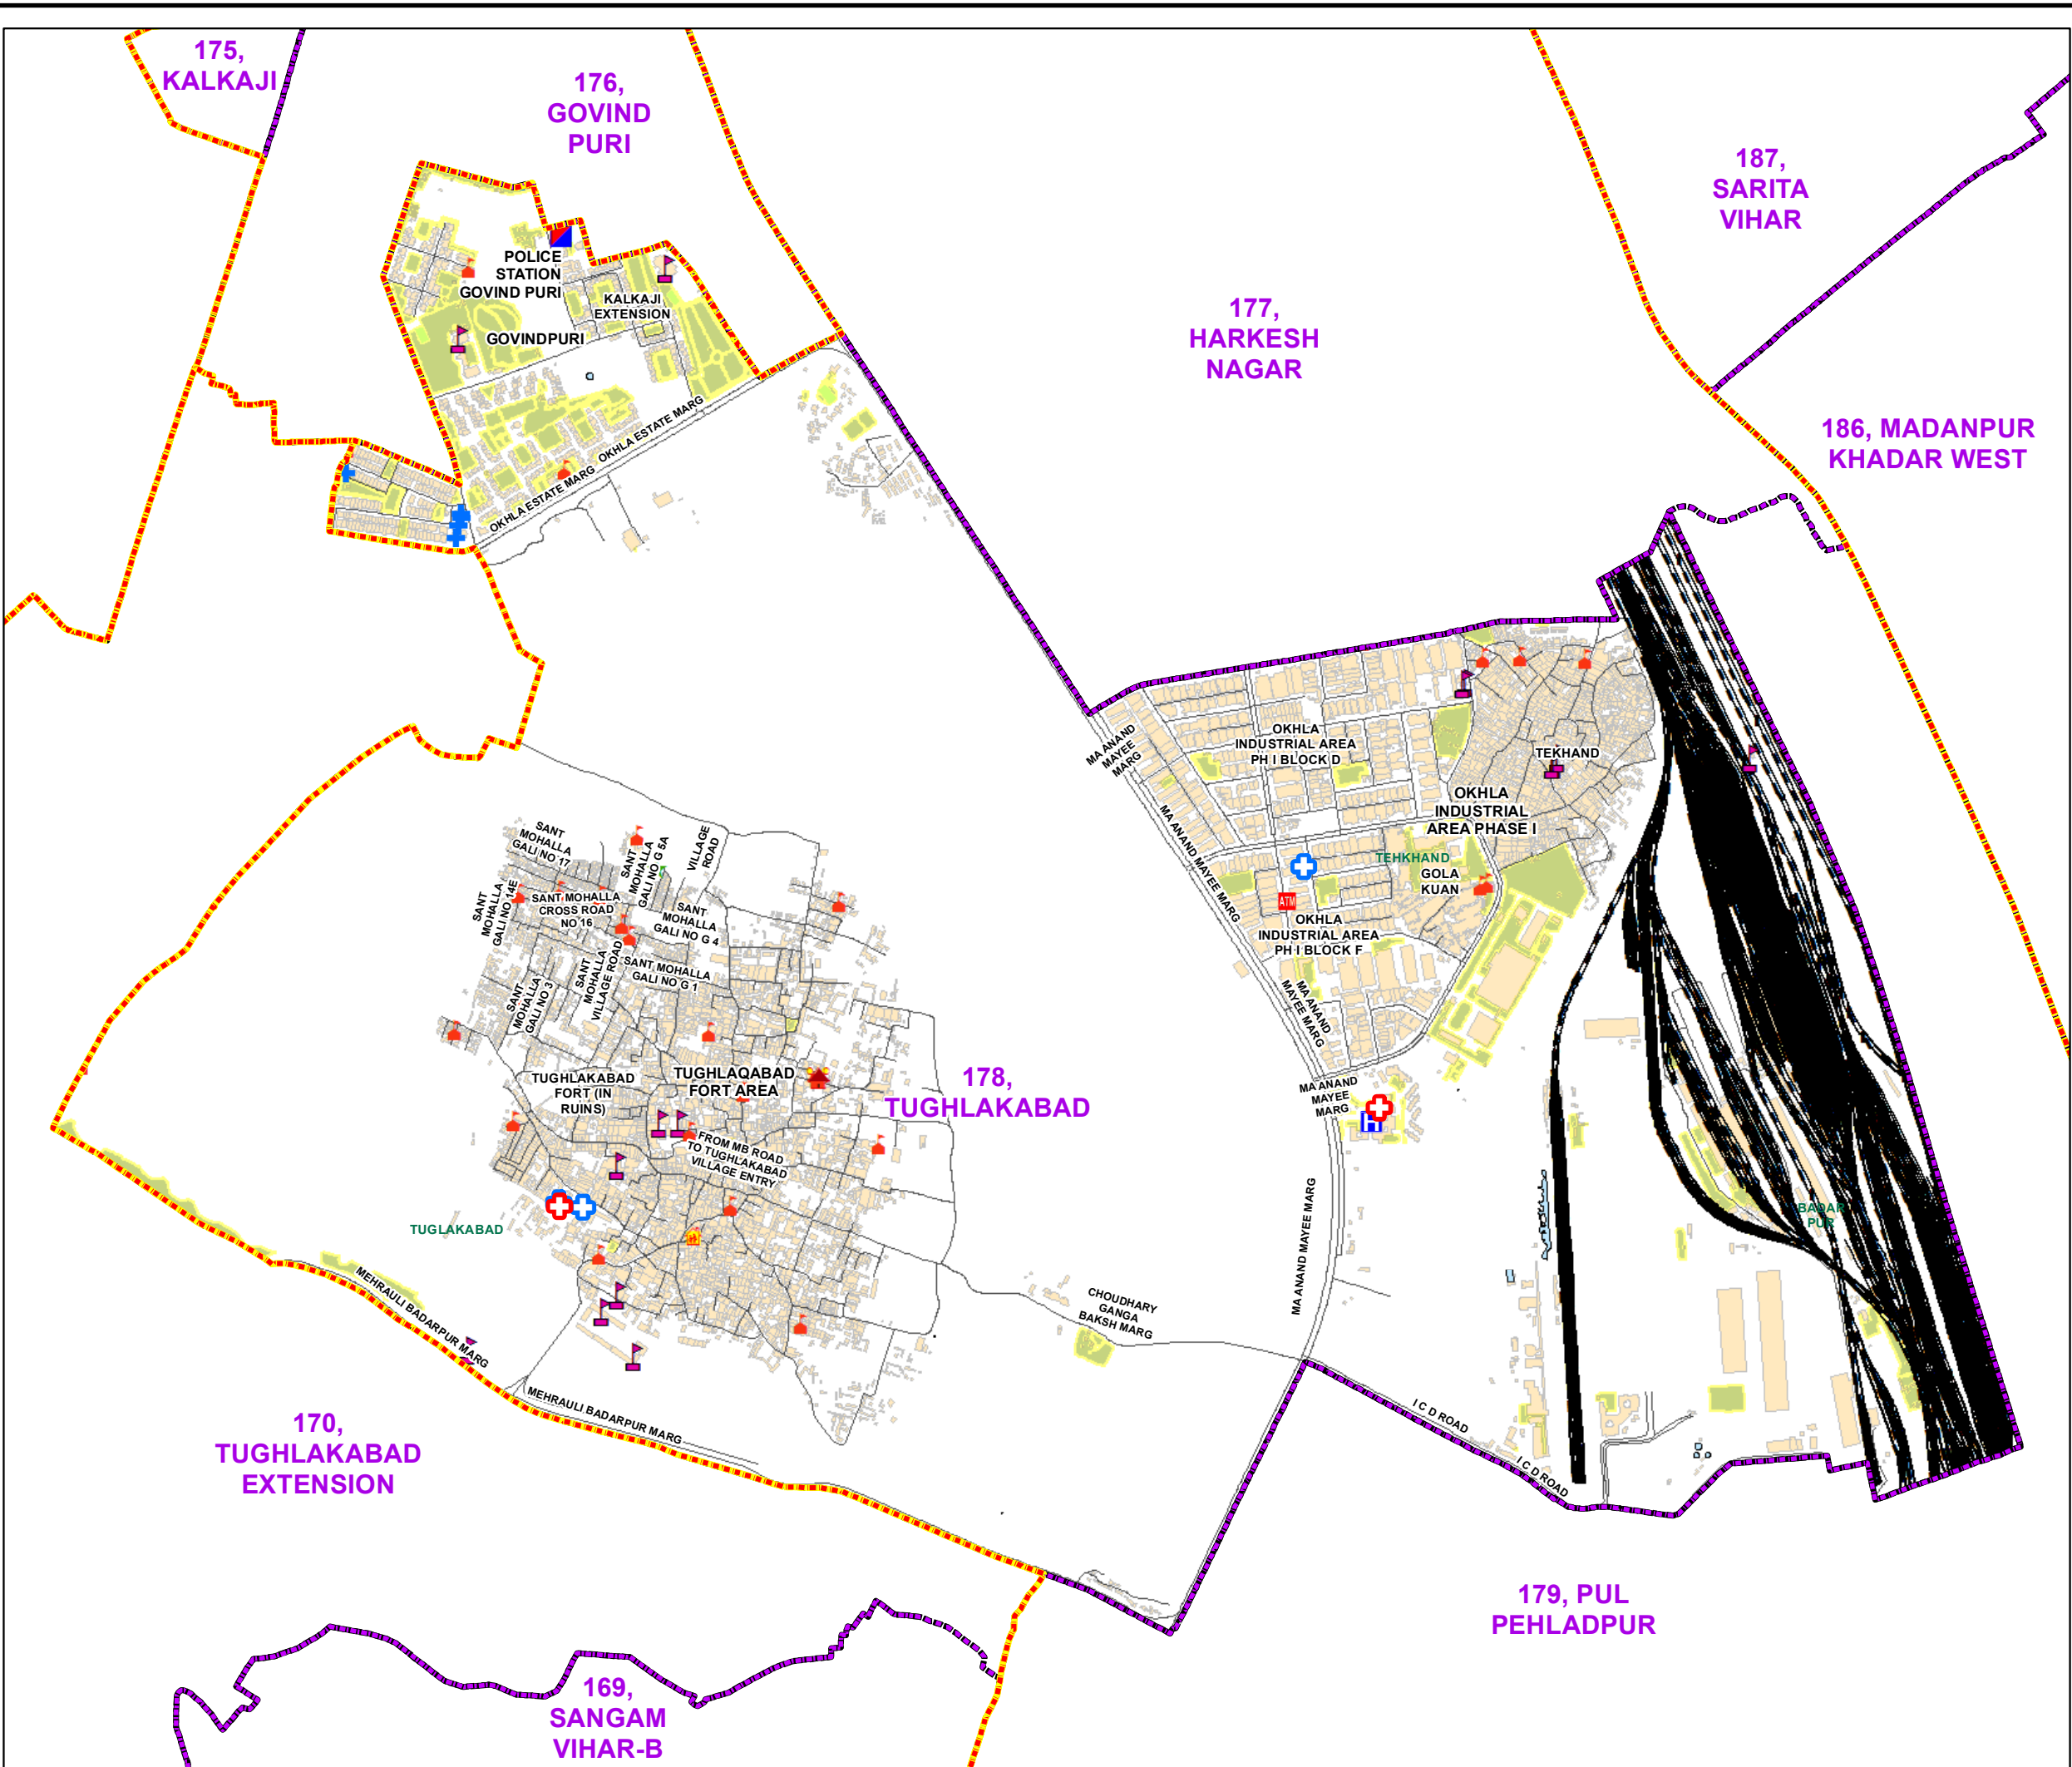

WARD NO.- 178, TUGHLAKABAD

प्रतिबंधित
केवल विभागीय प्रयोग हेतु
निर्यात के लिए नहीं

**RESTRICTED
FOR DEPARTMENTAL USE ONLY
NOT FOR EXPORT**