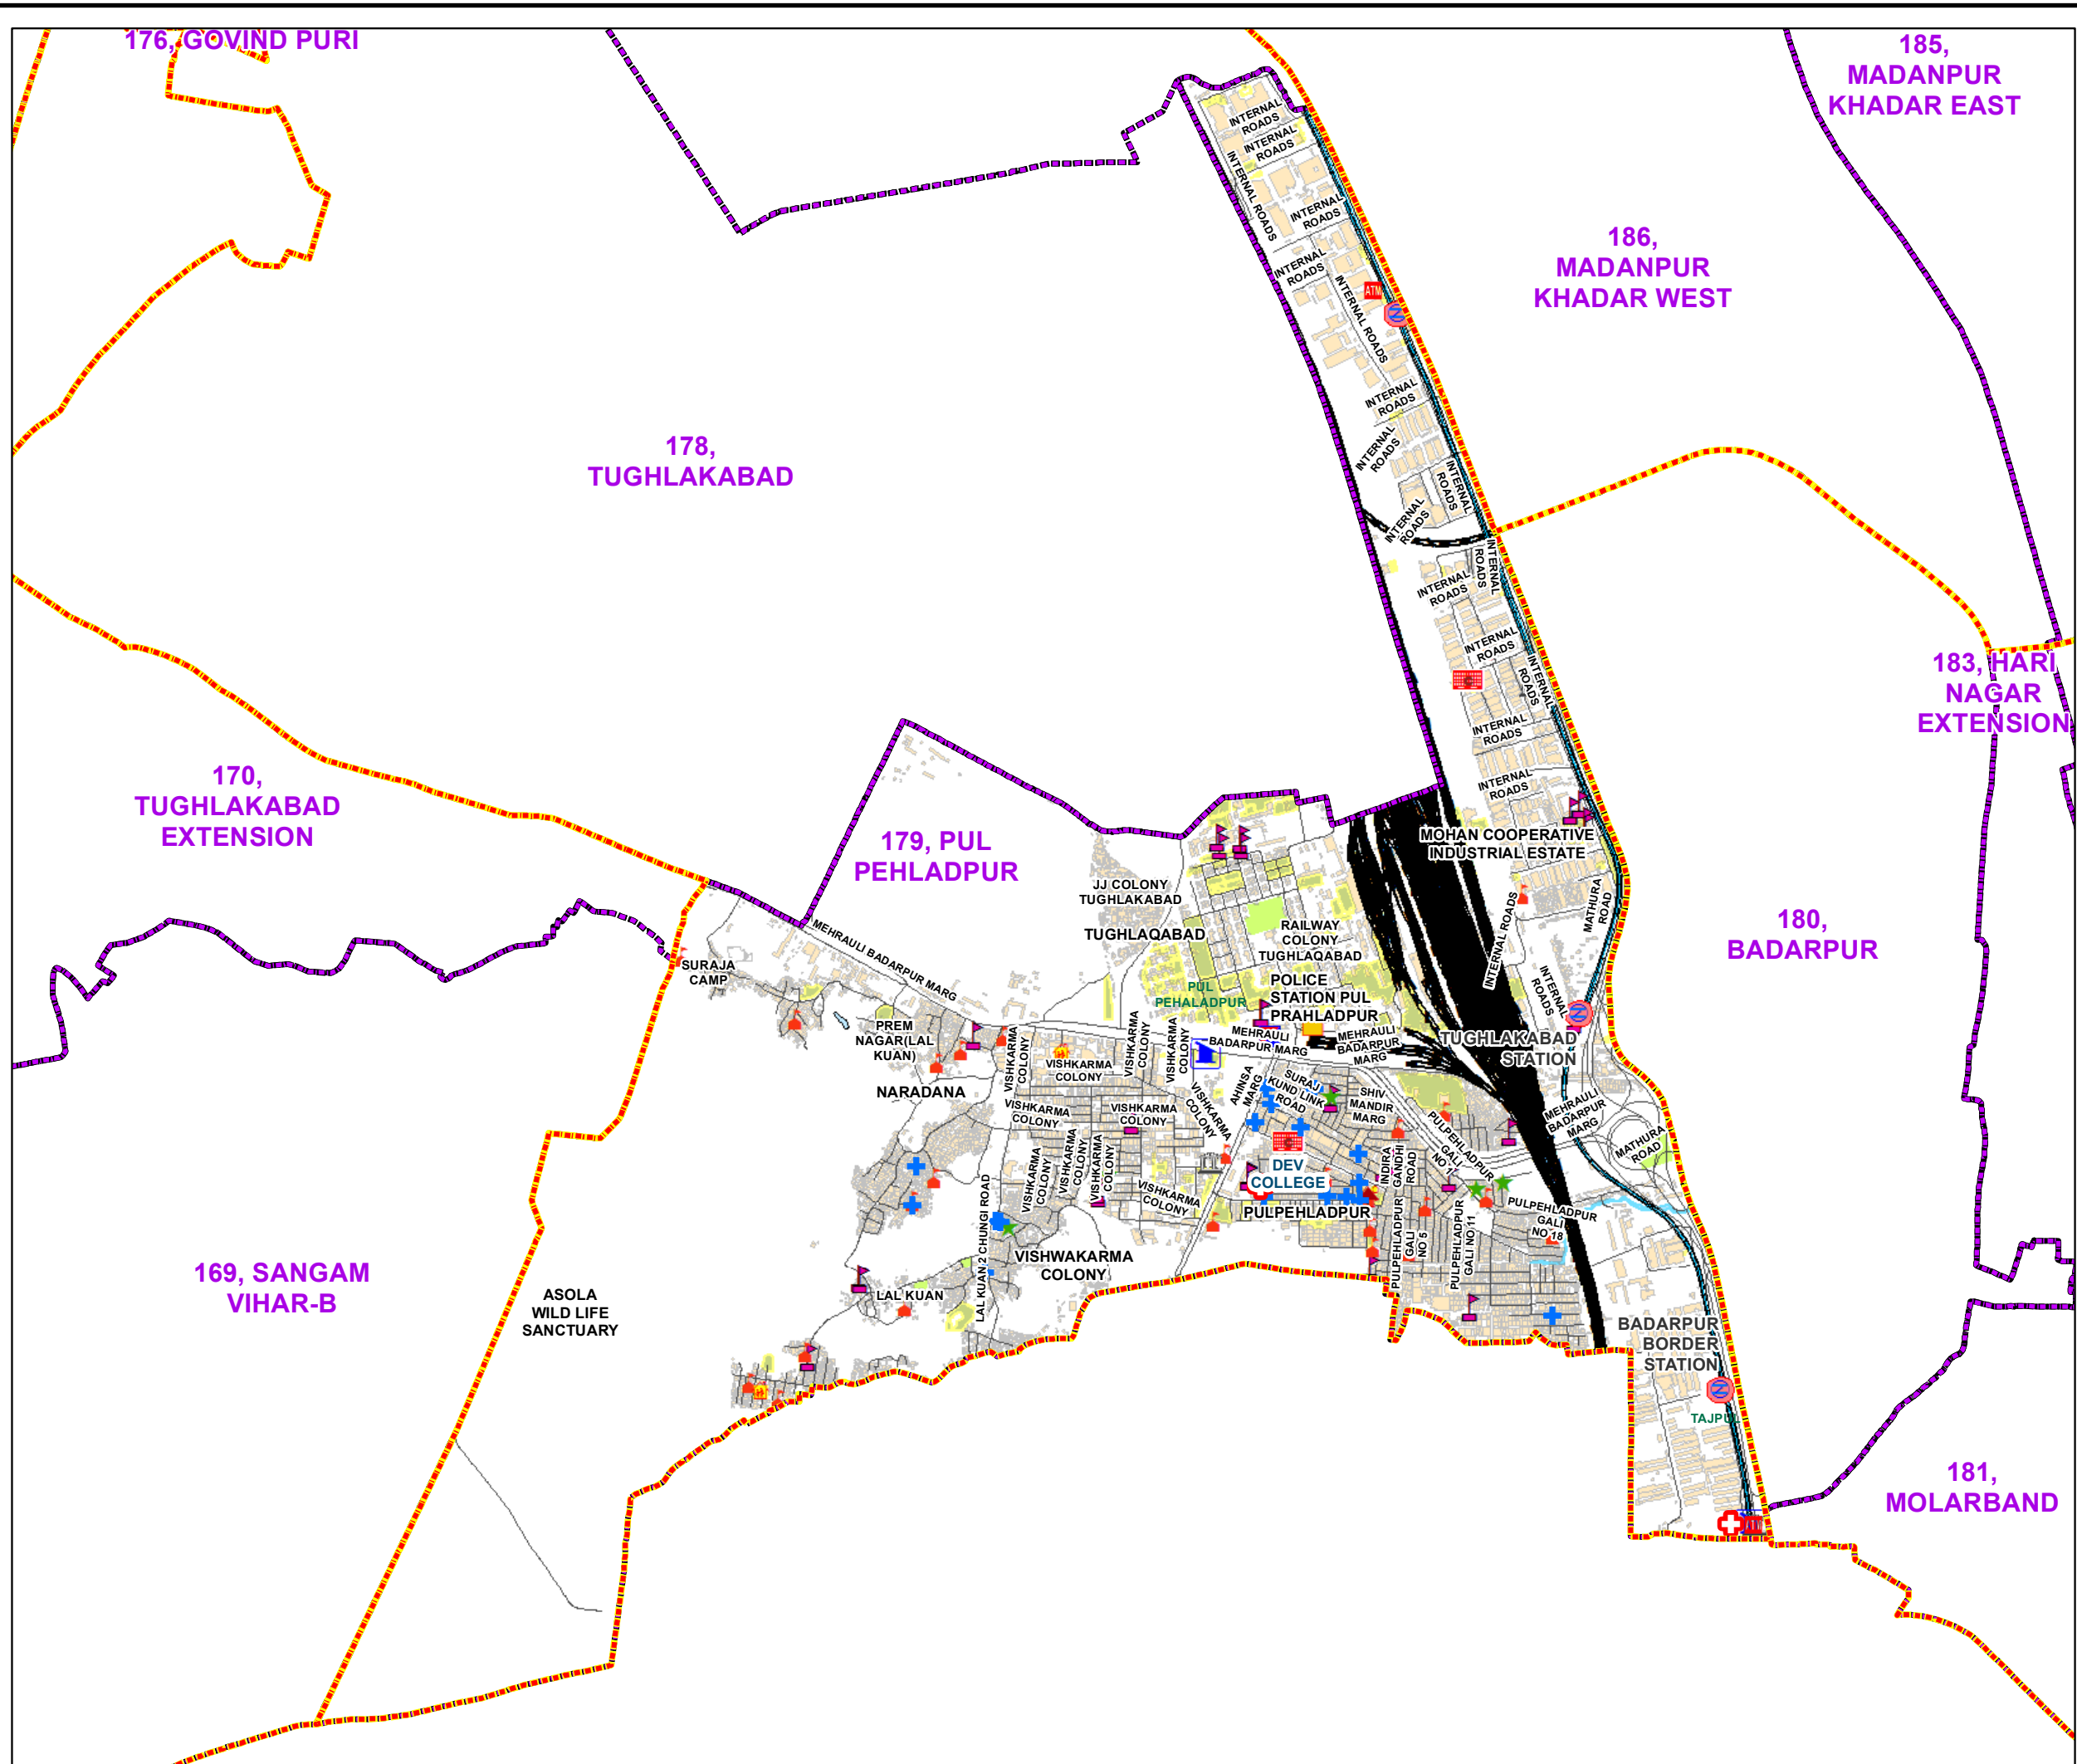

WARD NO.- 179, PUL PEHLADPUR

N

Geospatial
DELHI LIMITED
(A Govt. of NCT of Delhi Company)

DELHI GOVERNMENT
TEAM DELHI MAKING THINGS HAPPEN

प्रतिबंधित
केवल विभागीय प्रयोग हेतु
निर्यात के लिए नहीं

RESTRICTED
FOR DEPARTMENTAL USE ONLY
NOT FOR EXPORT

LEGEND

	Health Centre		Gurudwara
	Nursing Home		Bank
	Primary Health Centre		Metro Line
	Dispensary		Railway Line
	Govt Hospital		Road
	Petrol Pump		Village Boundary
	Church		Ward Boundary
	Community Center		Assembly Boundary
	Metro Station		Sub-Division Boundary
	ATM		District Boundary
	Mosque		Buildings
	College		Canal Bank
	Barat Ghar		Play Ground
	Police Station		Pond
	Cinema Hall		Storm Water Drain
	University		River Bank
	Fire Station		Garden Parks
	Temple		Stadium
	School		

Total Population - 69724
SC Population - 17853

1:17,040

For further details about this map, please contact

Geospatial Delhi Limited
(A Government of NCT of Delhi Company)
3rd Level, C- Wing, Vikas Bhawan-II,
Civil Lines, New Delhi - 110054
Website : www.gsdlog.in

Disclaimer:
Reproduction in whole or part by any means is prohibited without
written permission of Geospatial Delhi Limited. Responsibility of
data validation lies with the department concerned.

© GOVERNMENT OF DELHI COPYRIGHT, 2012
Map Print Date- 13-10-2022