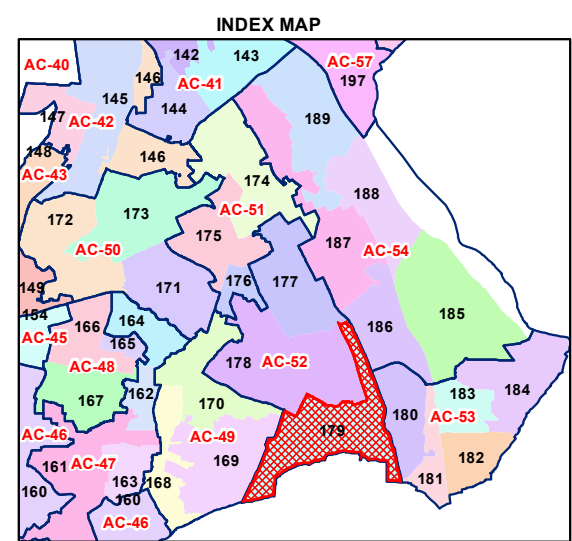

WARD NO.- 179, PUL PEHLADPUR

N

Geospatial
DELHI LIMITED
(A Govt. of NCT of Delhi Company)

DELHI GOVERNMENT
TEAM DELHI MAKING THINGS HAPPEN

प्रतिबंधित
केवल विभागीय प्रयोग हेतु
निर्यात के लिए नहीं

RESTRICTED
FOR DEPARTMENTAL USE ONLY
NOT FOR EXPORT

Total Population - 69724
SC Population - 17853

1:17,040

For further details about this map, please contact

Geospatial Delhi Limited
(A Government of NCT of Delhi Company)
3rd Level, C- Wing, Vikas Bhawan-II,
Civil Lines, New Delhi - 110054
Website : www.gsdlog.in