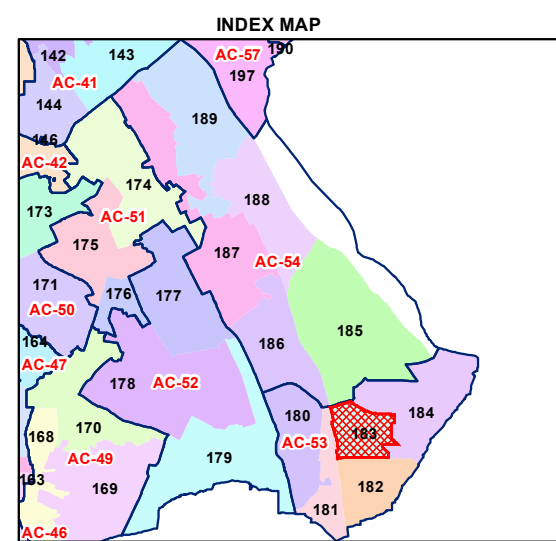

WARD NO.- 183, HARI NAGAR EXTENSION

प्रतिबद्धि
केवल विभागीय प्रयोग हेतु
निर्यात के लिए नहीं

**RESTRICTED
FOR DEPARTMENTAL USE ONLY
NOT FOR EXPORT**

LEGEND

	Health Centre		Gurudwara
	Nursing Home		Bank
	Primary Health Centre		Metro Line
	Dispensary		Railway Line
	Govt Hospital		Road
	Petrol Pump		Village Boundary
	Church		Ward Boundary
	Community Center		Assembly Boundary
	Metro Station		Sub-Division Boundary
	ATM		District Boundary
	Mosque		Buildings
	College		Canal Bank
	Barat Ghar		Play Ground
	Police Station		Pond
	Cinema Hall		Storm Water Drain
	University		River Bank
	Fire Station		Garden Parks
	Temple		Stadium
	School		

Total Population - 66979
SC Population - 5570

1:5,250

For further details about this map, please contact

Geospatial Delhi Limited
(A Government of NCT of Delhi Company)
3rd Level, C- Wing, Vikas Bhawan-II,
Civil Lines, New Delhi - 110054
Website : www.gsd.org.in

Disclaimer:
Reproduction in whole or part by any means is prohibited without
written permission of Geospatial Delhi Limited. Responsibility of
data validation lies with the department concerned.