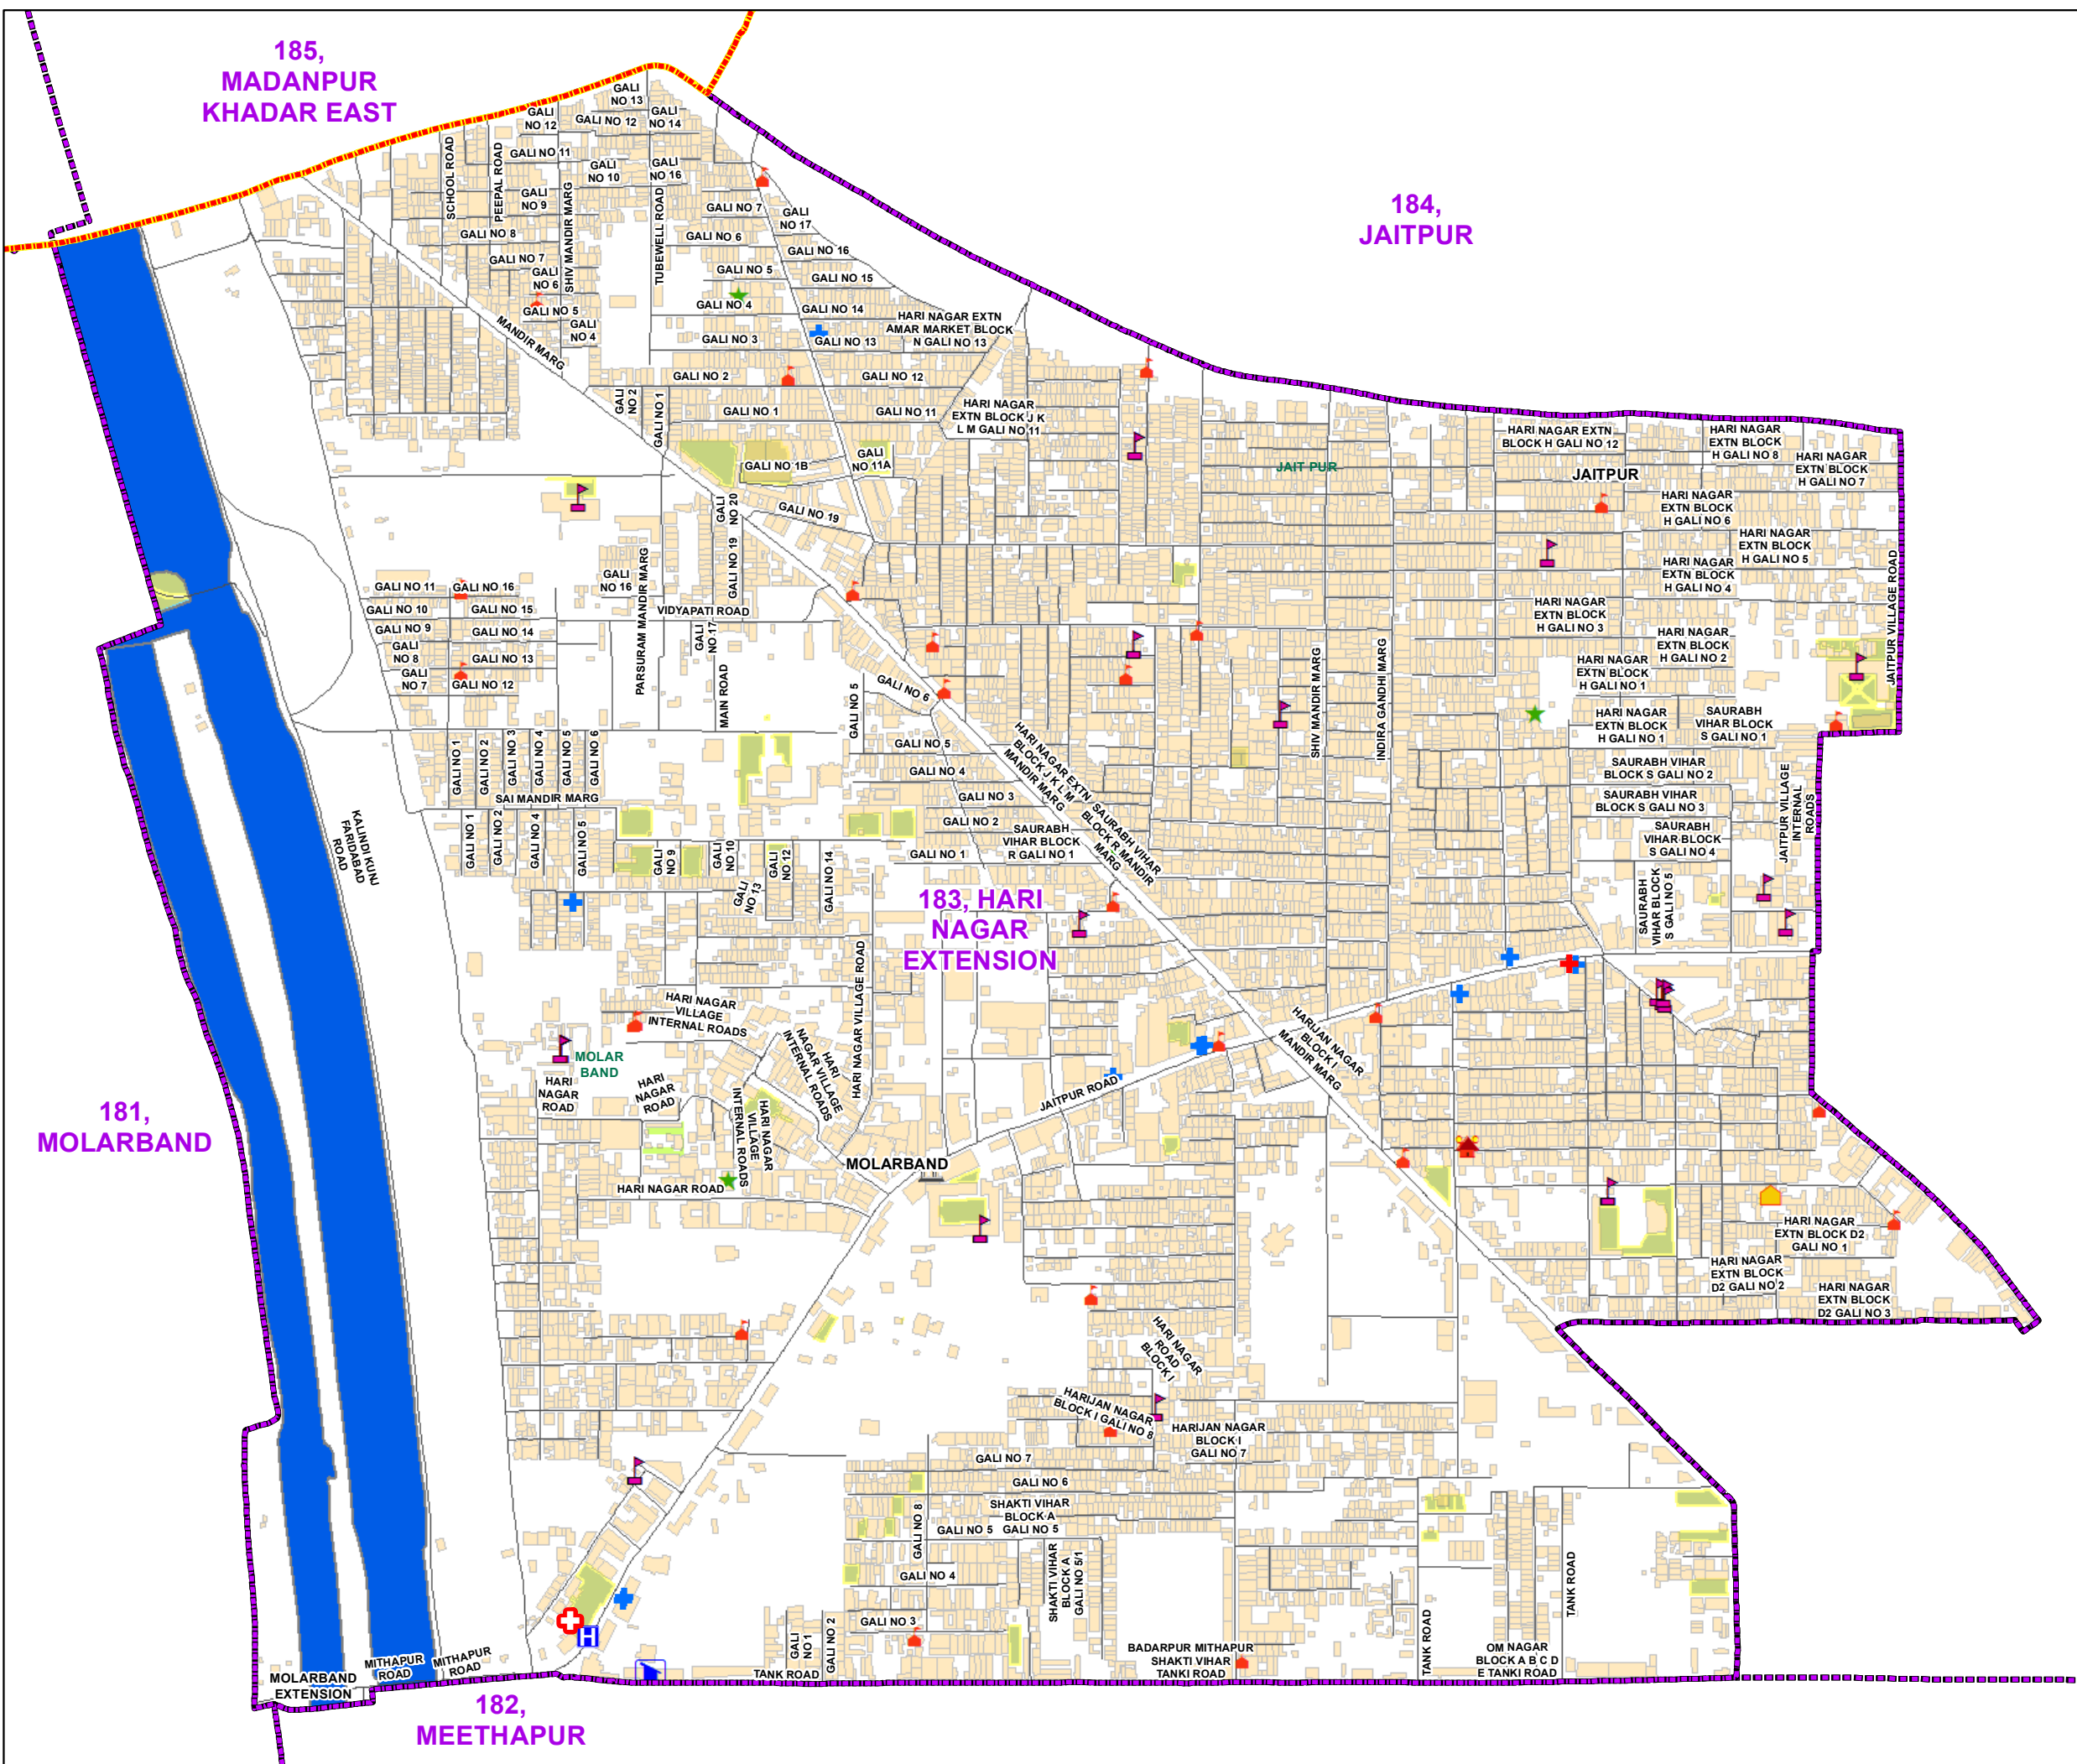

WARD NO.- 183, HARI NAGAR EXTENSION

प्रतिबद्धि
केवल विभागीय प्रयोग हेतु
निर्यात के लिए नहीं

**RESTRICTED
FOR DEPARTMENTAL USE ONLY
NOT FOR EXPORT**

LEGEND

	Health Centre		Gurudwara
	Nursing Home		Bank
	Primary Health Centre		Metro Line
	Dispensary		Railway Line
	Govt Hospital		Road
	Petrol Pump		Village Boundary
	Church		Ward Boundary
	Community Center		Assembly Boundary
	Metro Station		Sub-Division Boundary
	ATM		District Boundary
	Mosque		Buildings
	College		Canal Bank
	Barat Ghar		Play Ground
	Police Station		Pond
	Cinema Hall		Storm Water Drain
	University		River Bank
	Fire Station		Garden Parks
	Temple		Stadium
	School		

Total Population - 66979
SC Population - 5570

1:5,250

For further details about this map, please contact

Geospatial Delhi Limited
(A Government of NCT of Delhi Company)
3rd Level, C- Wing, Vikas Bhawan-II,
Civil Lines, New Delhi - 110054
Website : www.gsd.org.in

Disclaimer:
Reproduction in whole or part by any means is prohibited without
written permission of Geospatial Delhi Limited. Responsibility of
data validation lies with the department concerned.