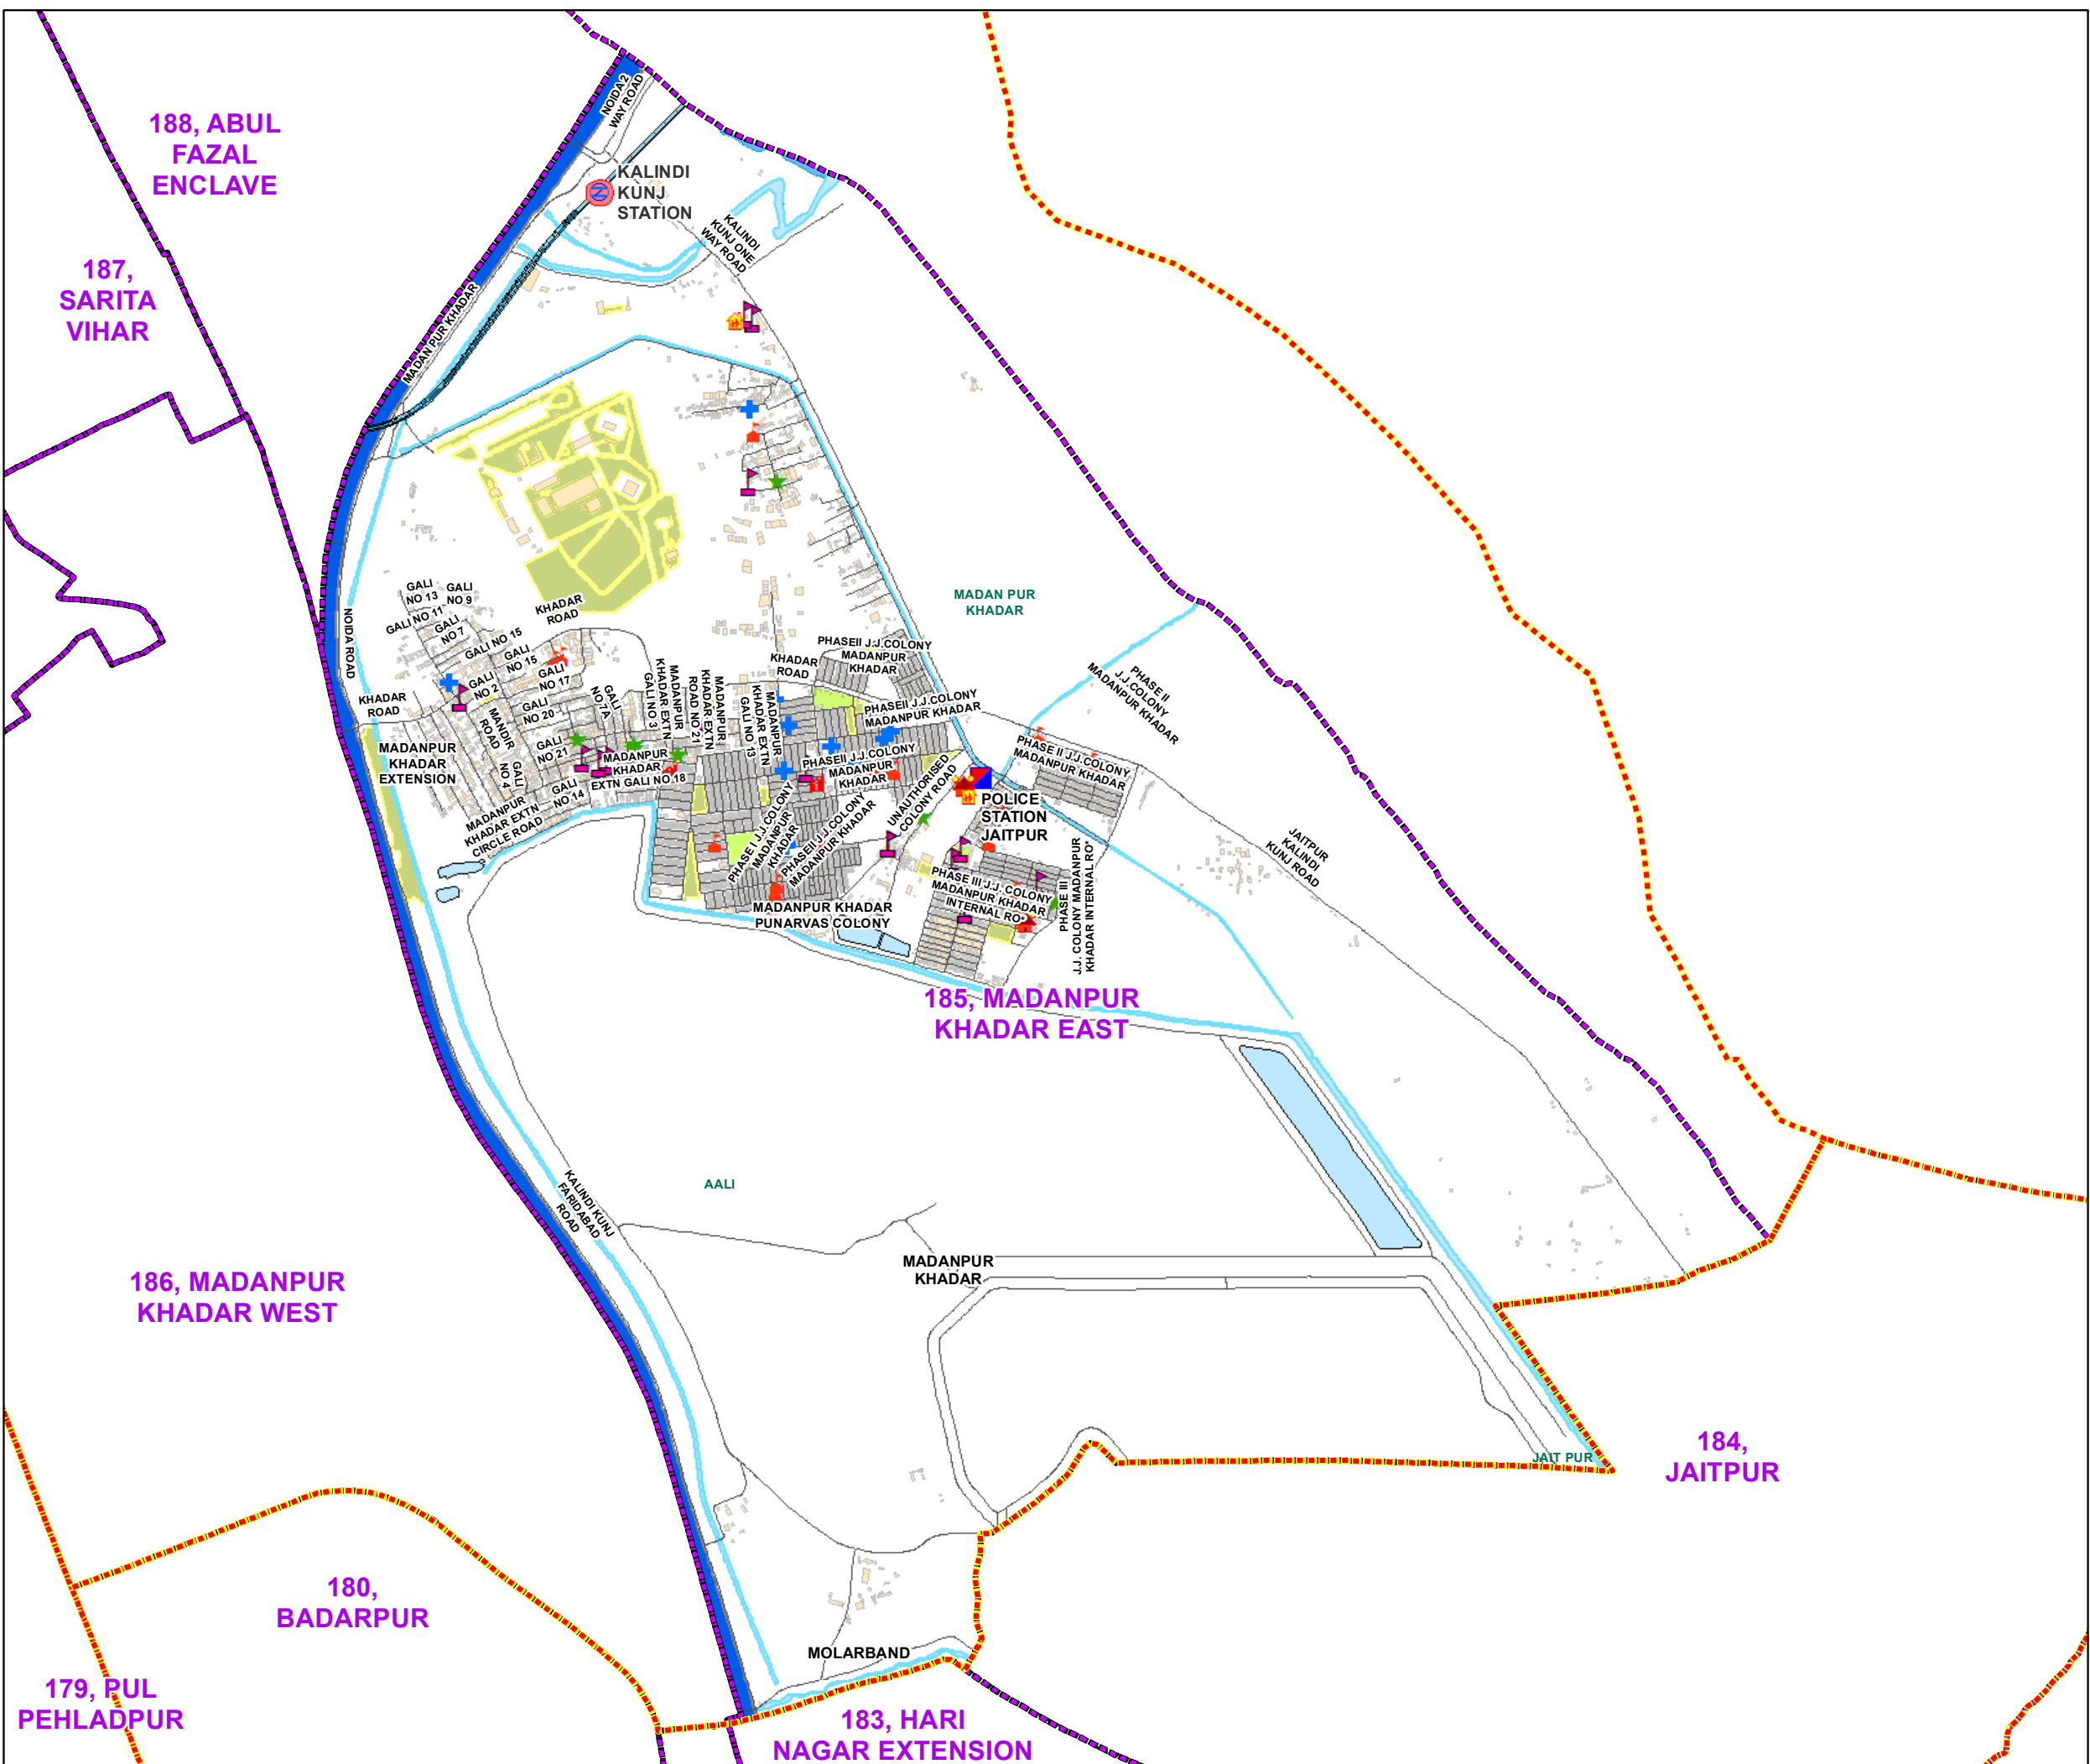

WARD NO.- 185, MADANPUR KHADAR EAST

Geospatial DELHI LIMITED
 (A Govt. of NCT of Delhi Company)

प्रतिबंधित
 केवल विभागीय प्रयोग हेतु
 निर्यात के लिए नहीं

RESTRICTED FOR DEPARTMENTAL USE ONLY
NOT FOR EXPORT

LEGEND

	Health Centre		Gurudwara
	Nursing Home		Bank
	Primary Health Centre		Metro Line
	Dispensary		Railway Line
	Govt Hospital		Road
	Petrol Pump		Village Boundary
	Church		Ward Boundary
	Community Center		Assembly Boundary
	Metro Station		Sub-Division Boundary
	ATM		District Boundary
	Mosque		Buildings
	College		Canal Bank
	Barat Ghar		Play Ground
	Police Station		Pond
	Cinema Hall		Storm Water Drain
	University		River Bank
	Fire Station		Garden Parks
	Temple		Stadium
	School		

Total Population - 55119
SC Population - 16500

1:14,500

For further details about this map, please contact

Geospatial Delhi Limited
 (A Government of NCT of Delhi Company)
 3rd Level, C- Wing, Vikas Bhawan-II,
 Civil Lines, New Delhi - 110054
[Website : www.gsdLorg.in](http://www.gsdLorg.in)