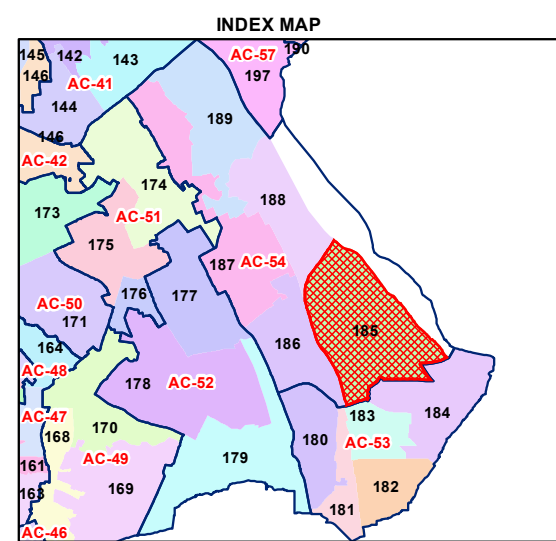

WARD NO.- 185, MADANPUR KHADAR EAST

Geospatial DELHI LIMITED
 (A Govt. of NCT of Delhi Company)

प्रतिबंधित
 केवल विभागीय प्रयोग हेतु
 निर्यात के लिए नहीं

RESTRICTED FOR DEPARTMENTAL USE ONLY
NOT FOR EXPORT

Total Population - 55119
SC Population - 16500

1:14,500

For further details about this map, please contact

Geospatial Delhi Limited
 (A Government of NCT of Delhi Company)
 3rd Level, C- Wing, Vikas Bhawan-II,
 Civil Lines, New Delhi - 110054
[Website : www.gsdLorg.in](http://www.gsdLorg.in)