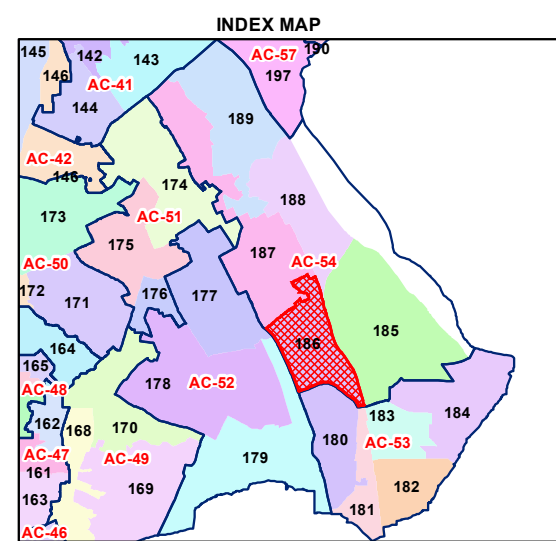

WARD NO.- 186, MADANPUR KHADAR WEST

Geospatial DELHI LIMITED
 DELHI GOVERNMENT
 TEAM DELHI MAKING THINGS HAPPEN

प्रतिबंधित
केवल विभागीय प्रयोग हेतु
निर्यात के लिए नहीं

RESTRICTED FOR DEPARTMENTAL USE ONLY
NOT FOR EXPORT

Total Population - 56323
SC Population - 7091

1:11,590

For further details about this map, please contact

Geospatial Delhi Limited
 (A Government of NCT of Delhi Company)
 3rd Level, C- Wing, Vikas Bhawan-II,
 Civil Lines, New Delhi - 110054
 Website : www.gsdLorg.in