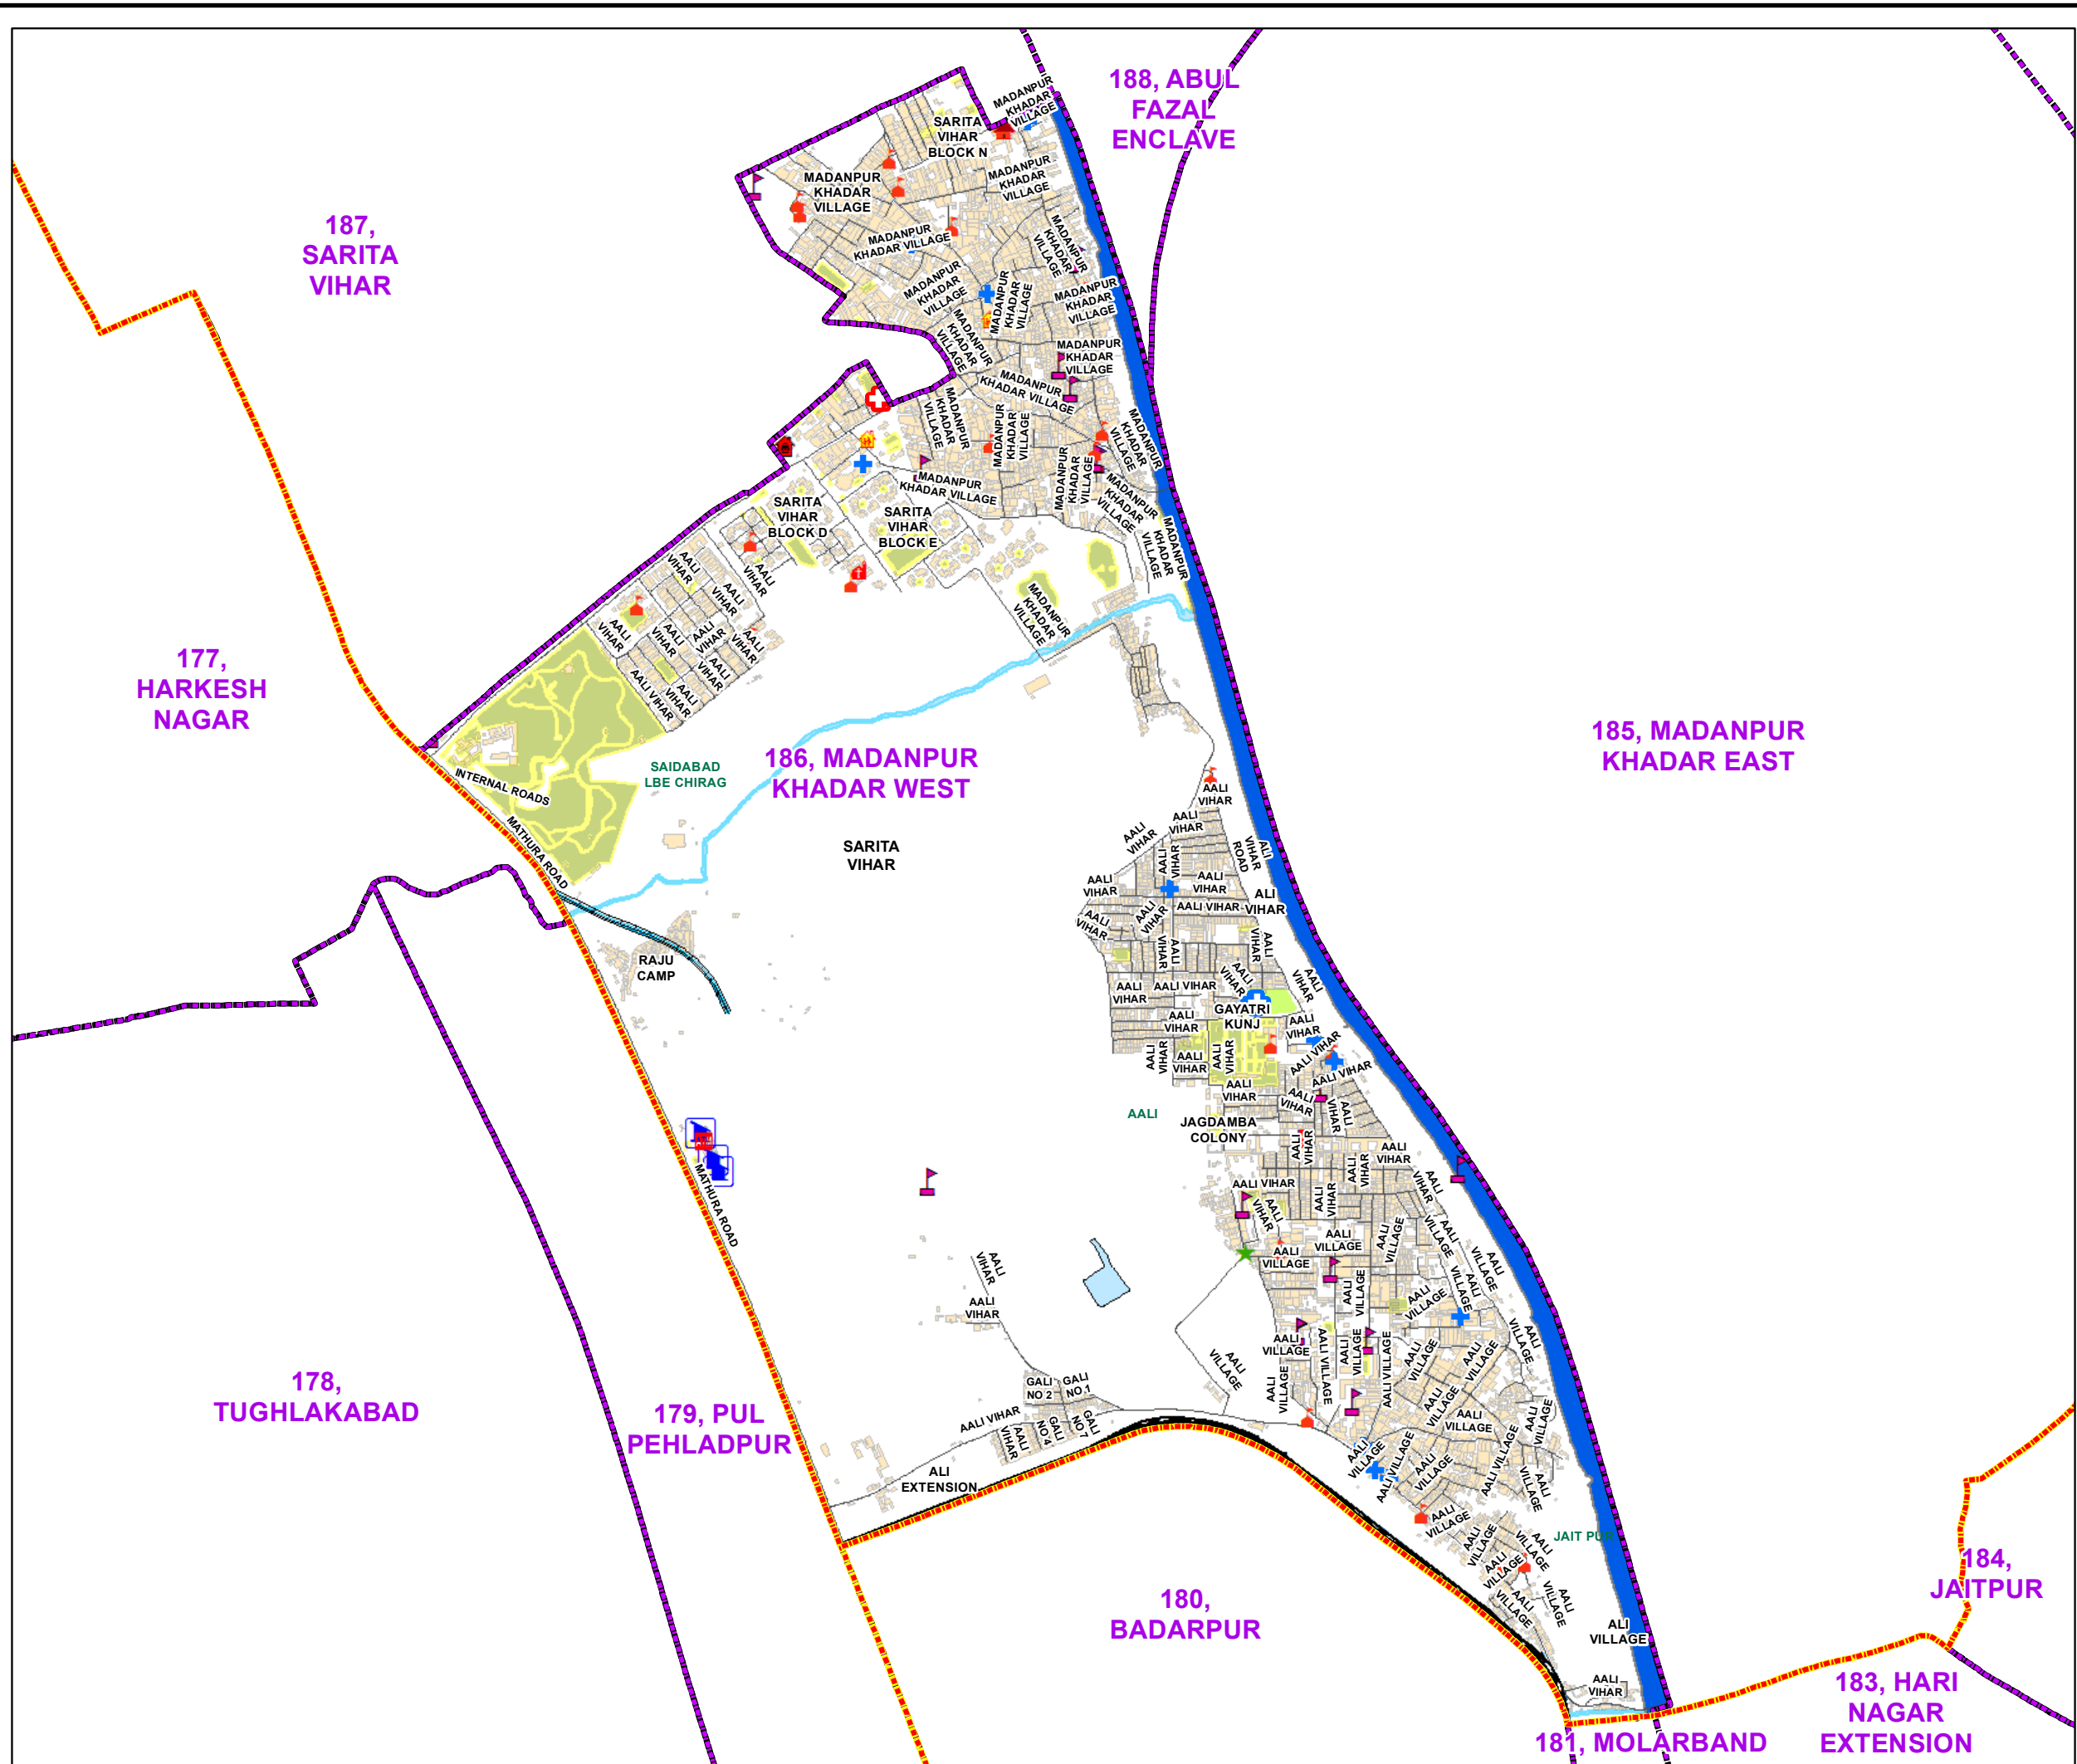

WARD NO.- 186, MADANPUR KHADAR WEST

Geospatial DELHI LIMITED
 DELHI GOVERNMENT
 TEAM DELHI MAKING THINGS HAPPEN

प्रतिबंधित
केवल विभागीय प्रयोग हेतु
निर्यात के लिए नहीं

RESTRICTED FOR DEPARTMENTAL USE ONLY
NOT FOR EXPORT

LEGEND

	Health Centre		Gurdwara
	Nursing Home		Bank
	Primary Health Centre		Metro Line
	Dispensary		Railway Line
	Govt Hospital		Road
	Petrol Pump		Village Boundary
	Church		Ward Boundary
	Community Center		Assembly Boundary
	Metro Station		Sub-Division Boundary
	ATM		District Boundary
	Mosque		Buildings
	College		Canal Bank
	Barat Ghar		Play Ground
	Police Station		Pond
	Cinema Hall		Storm Water Drain
	University		River Bank
	Fire Station		Garden Parks
	Temple		Stadium
	School		

Total Population - 56323
SC Population - 7091

1:11,590

For further details about this map, please contact

Geospatial Delhi Limited
 (A Government of NCT of Delhi Company)
 3rd Level, C- Wing, Vikas Bhawan-II,
 Civil Lines, New Delhi - 110054
 Website : www.gsdLorg.in