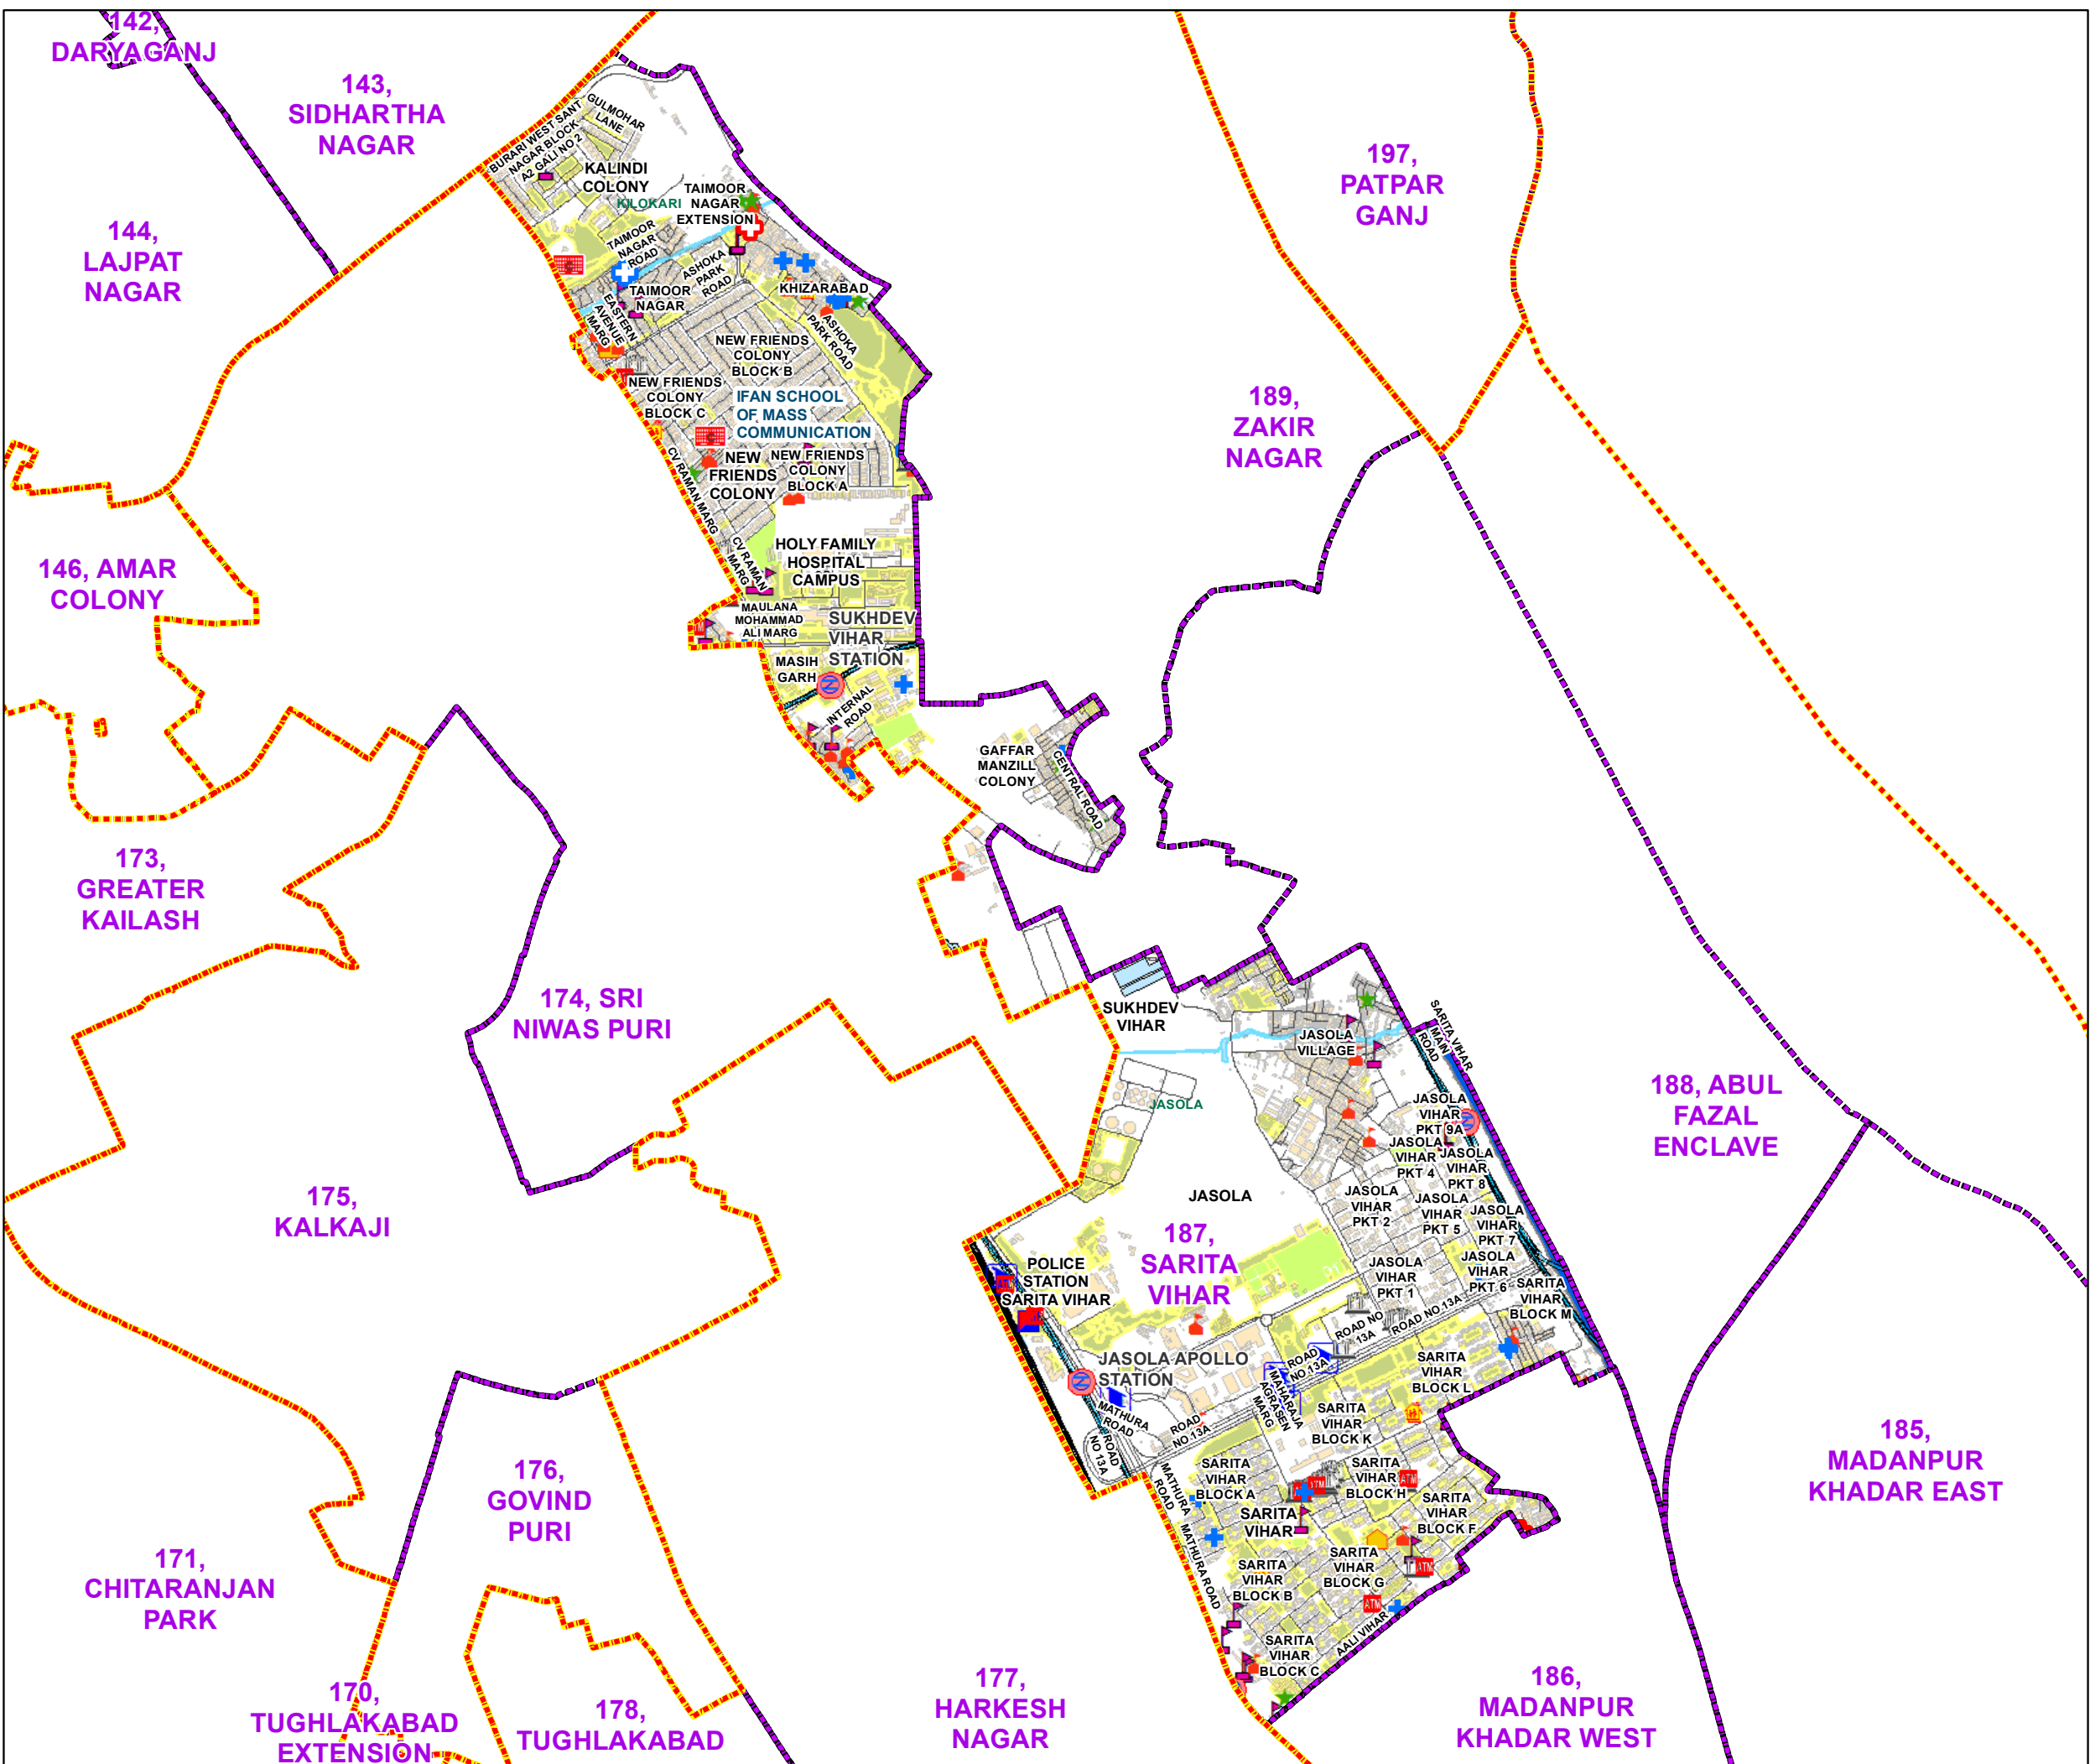

WARD NO.- 187, SARITA VIHAR

प्रतिबंधित
केवल विभागीय प्रयोग हेतु
निर्यात के लिए नहीं

**RESTRICTED
FOR DEPARTMENTAL USE ONLY
NOT FOR EXPORT**

LEGEND

	Health Centre		Gurudwara
	Nursing Home		Bank
	Primary Health Centre		Metro Line
	Dispensary		Railway Line
	Govt Hospital		Road
	Petrol Pump		Village Boundary
	Church		Ward Boundary
	Community Center		Assembly Boundary
	Metro Station		Sub-Division Boundary
	ATM		District Boundary
	Mosque		Buildings
	College		Canal Bank
	Barat Ghar		Play Ground
	Police Station		Pond
	Cinema Hall		Storm Water Drain
	University		River Bank
	Fire Station		Garden Parks
	Temple		Stadium
	School		

Total Population - 55385
SC Population - 5399

1:21,510

For further details about this map, please contact

Geospatial Delhi Limited
 (A Government of NCT of Delhi Company)
 3rd Level, C- Wing, Vikas Bhawan-II,
 Civil Lines, New Delhi - 110054
 Website : www.gsdLorg.in

Disclaimer:
 Reproduction in whole or part by any means is prohibited without
 written permission of Geospatial Delhi Limited. Responsibility of
 data validation lies with the department concerned.

© GOVERNMENT OF DELHI COPYRIGHT, 2012
 Map Print Date- 13-10-2022