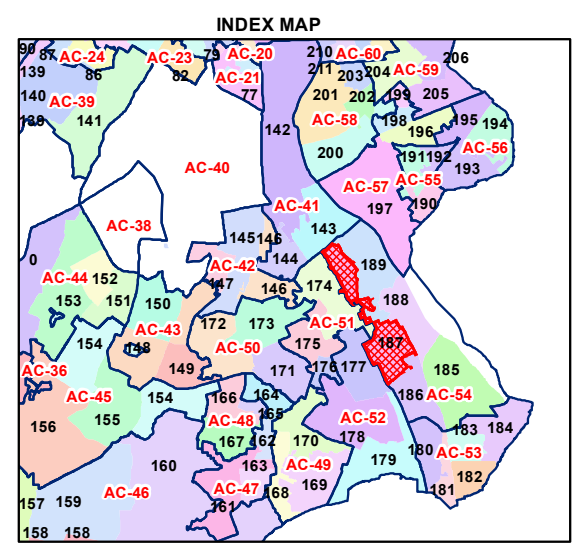

WARD NO.- 187, SARITA VIHAR

प्रतिबंधित
केवल विभागीय प्रयोग हेतु
निर्यात के लिए नहीं

**RESTRICTED
FOR DEPARTMENTAL USE ONLY
NOT FOR EXPORT**

LEGEND

	Health Centre		Gurudwara
	Nursing Home		Bank
	Primary Health Centre		Metro Line
	Dispensary		Railway Line
	Govt Hospital		Road
	Petrol Pump		Village Boundary
	Church		Ward Boundary
	Community Center		Assembly Boundary
	Metro Station		Sub-Division Boundary
	ATM		District Boundary
	Mosque		Buildings
	College		Canal Bank
	Barat Ghar		Play Ground
	Police Station		Pond
	Cinema Hall		Storm Water Drain
	University		River Bank
	Fire Station		Garden Parks
	Temple		Stadium
	School		

Total Population - 55385
SC Population - 5399

1:21,510

For further details about this map, please contact

Geospatial Delhi Limited
 (A Government of NCT of Delhi Company)
 3rd Level, C- Wing, Vikas Bhawan-II,
 Civil Lines, New Delhi - 110054
 Website : www.gsdLorg.in