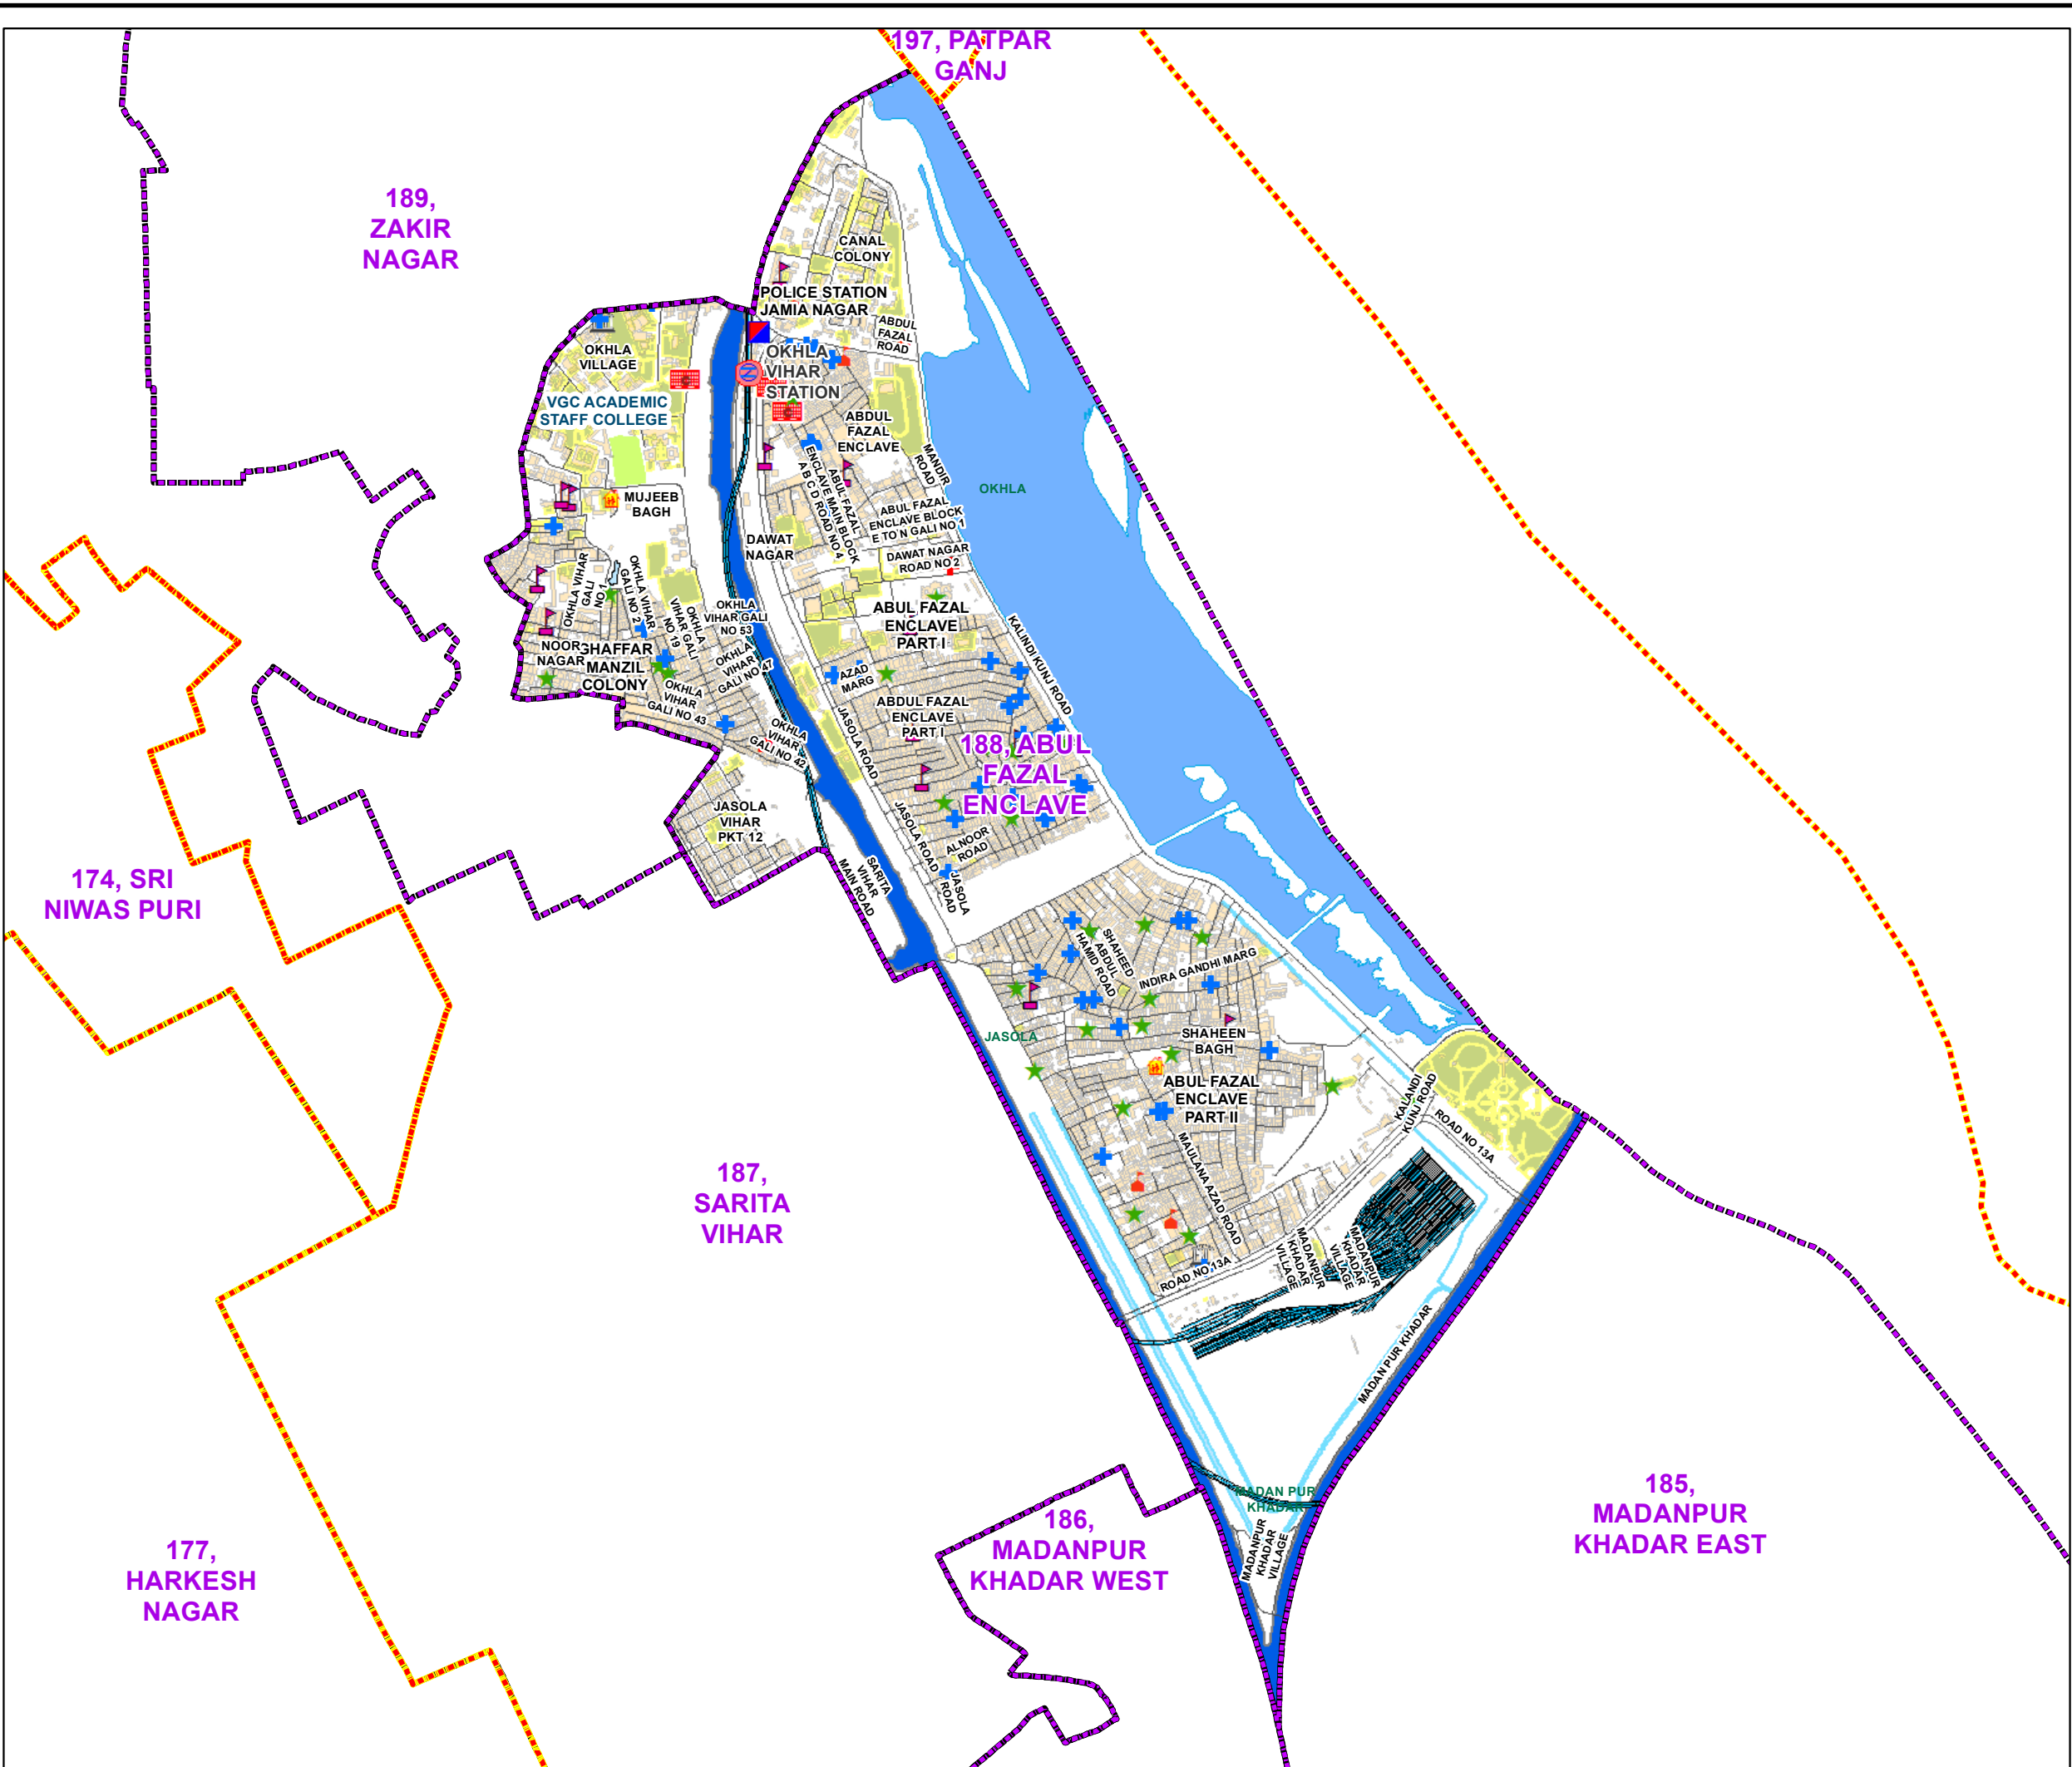

WARD NO.- 188, ABUL FAZAL ENCLAVE

प्रतिबंधित
केवल विभागीय प्रयोग हेतु
निर्यात के लिए नहीं

**RESTRICTED
FOR DEPARTMENTAL USE ONLY
NOT FOR EXPORT**