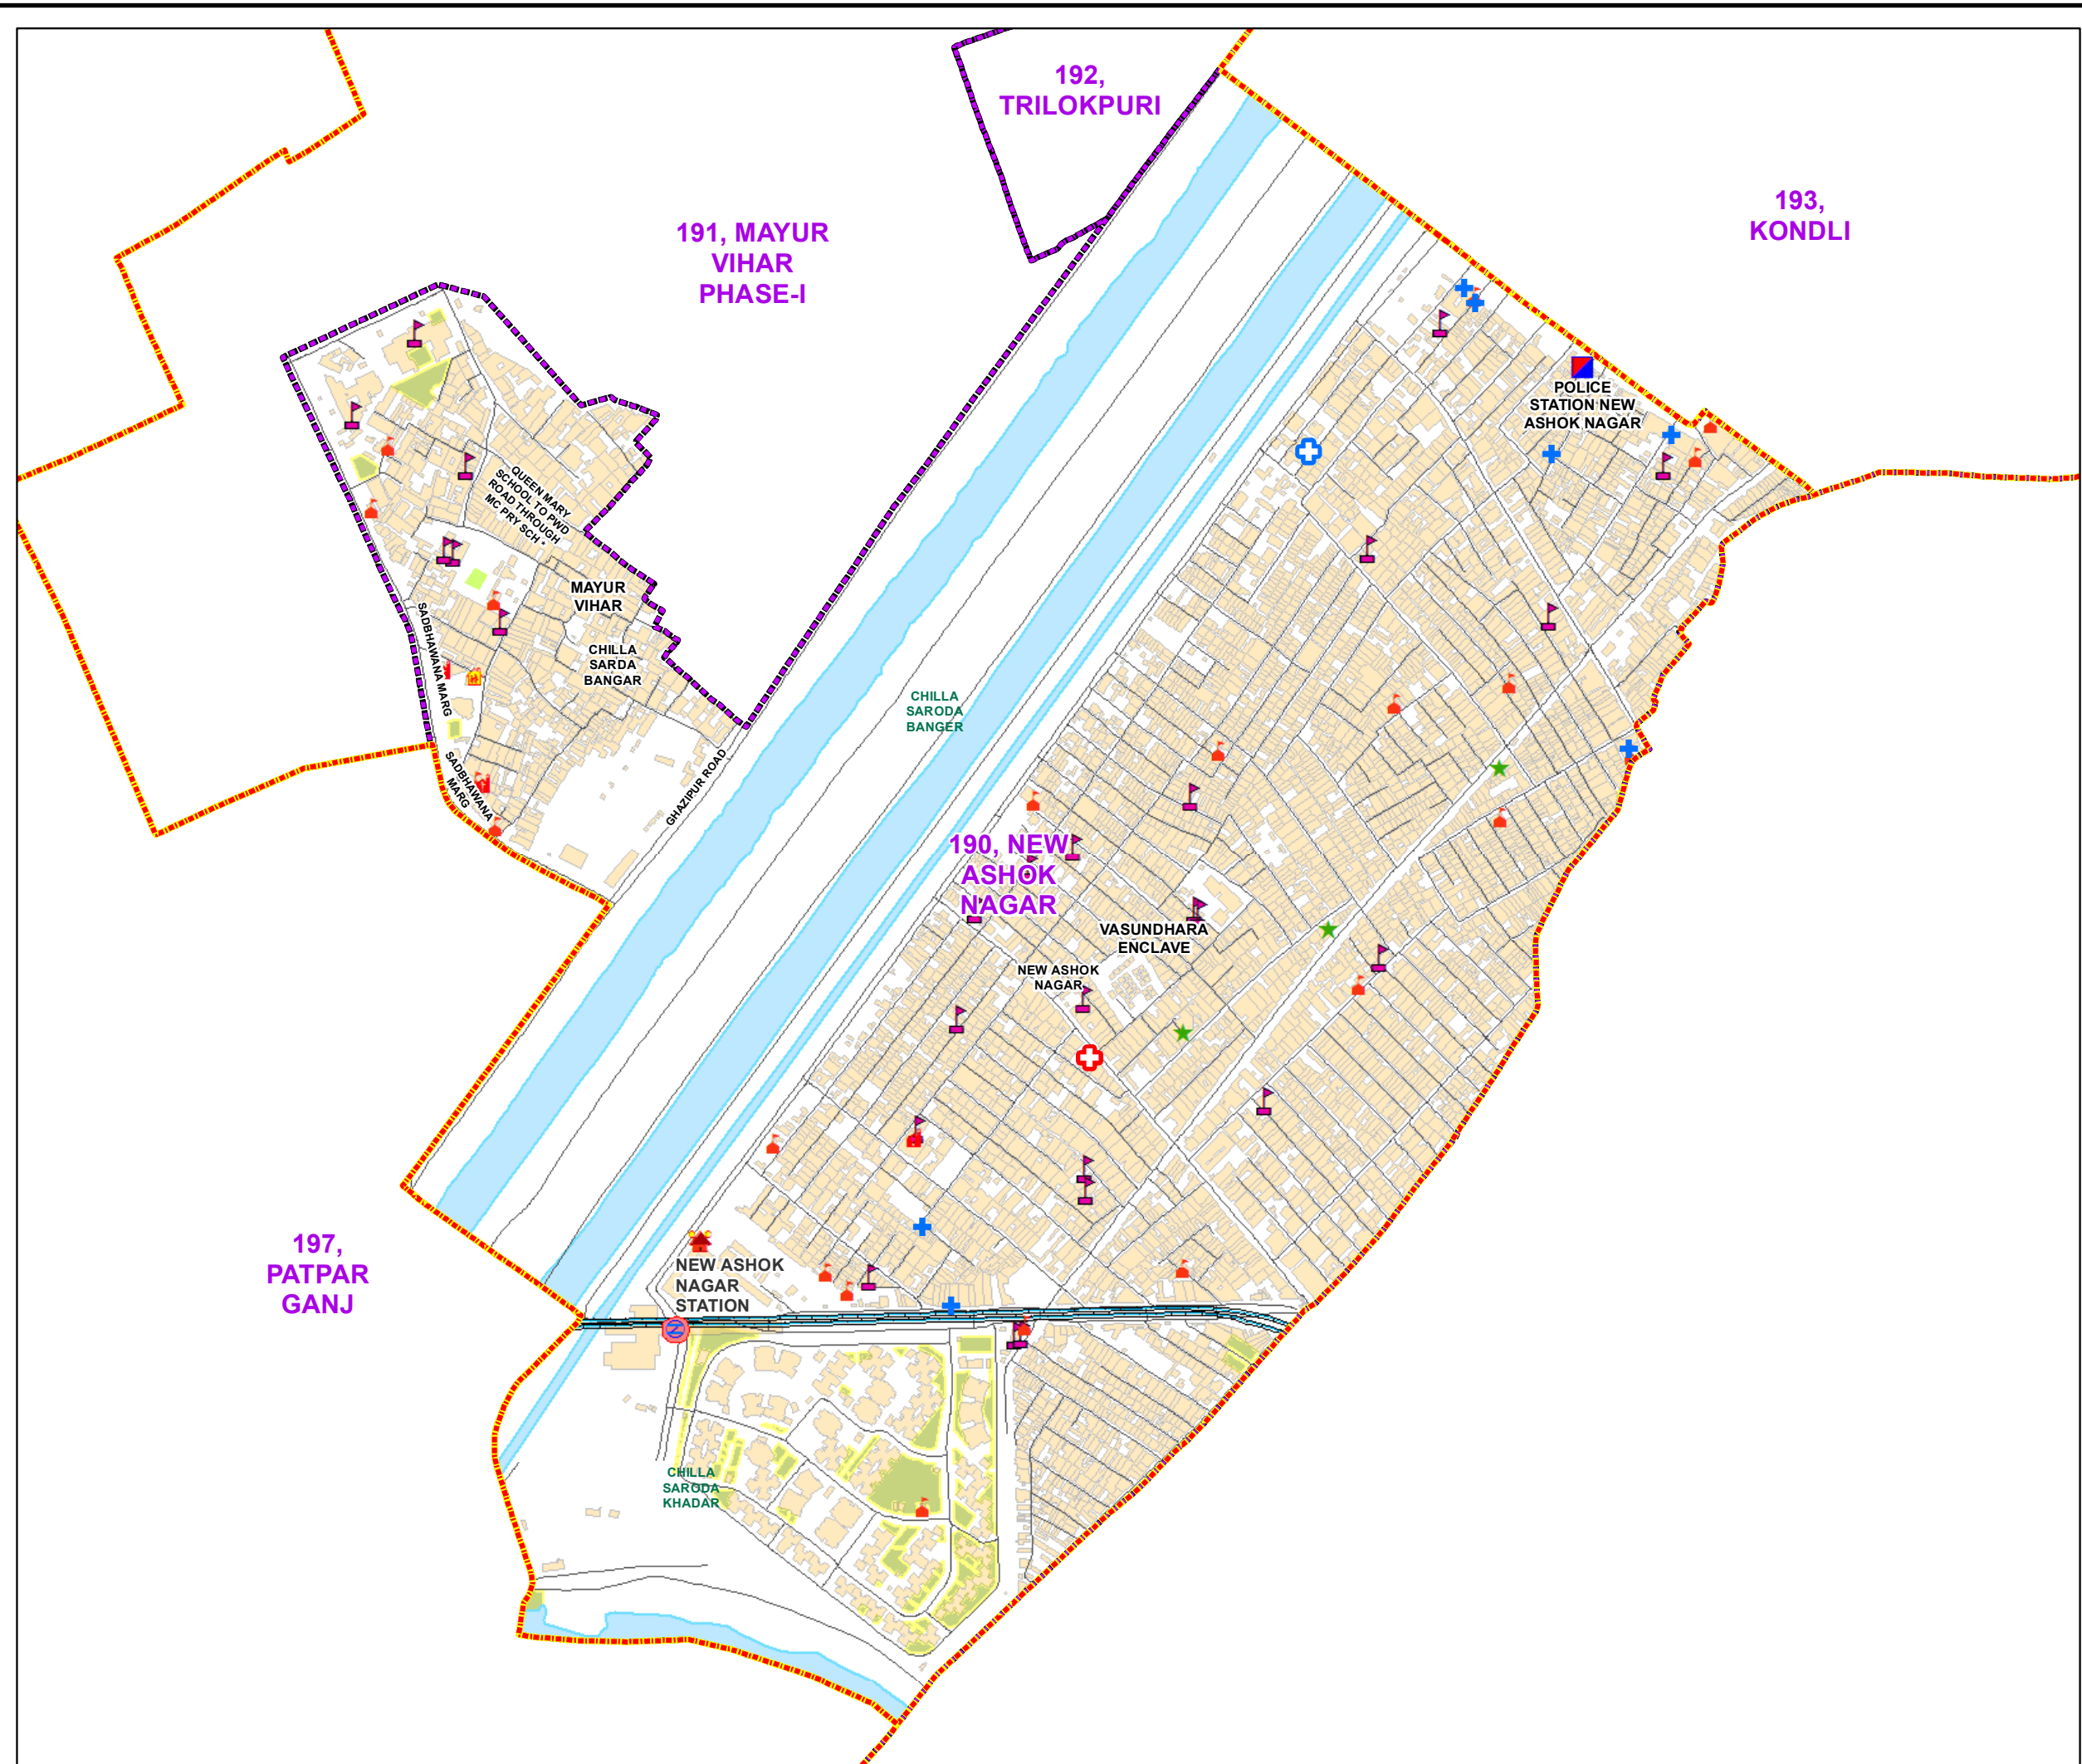

# WARD NO.- 190, NEW ASHOK NAGAR

**Geospatial DELHI LIMITED**  
 (A Govt. of NCT of Delhi Company)

प्रतिलिपित केवल विभागीय प्रयोग हेतु निर्यात के लिए नहीं।  
**RESTRICTED FOR DEPARTMENTAL USE ONLY**  
**NOT FOR EXPORT**

### LEGEND

	Health Centre		Gurudwara
	Nursing Home		Bank
	Primary Health Centre		Metro Line
	Dispensary		Railway Line
	Govt Hospital		Road
	Petrol Pump		Village Boundary
	Church		Ward Boundary
	Community Center		Assembly Boundary
	Metro Station		Sub-Division Boundary
	ATM		District Boundary
	Mosque		Buildings
	College		Canal Bank
	Barat Ghar		Play Ground
	Police Station		Pond
	Cinema Hall		River Bank
	University		Garden Parks
	Fire Station		Stadium
	Temple		
	School		

**Total Population - 63870**  
**SC Population - 4961**

1:6,570

For further details about this map, please contact

Geospatial Delhi Limited  
 (A Government of NCT of Delhi Company)  
 3rd Level, C- Wing, Vikas Bhawan-II,  
 Civil Lines, New Delhi - 110054  
[Website : www.gsdLorg.in](http://www.gsdLorg.in)