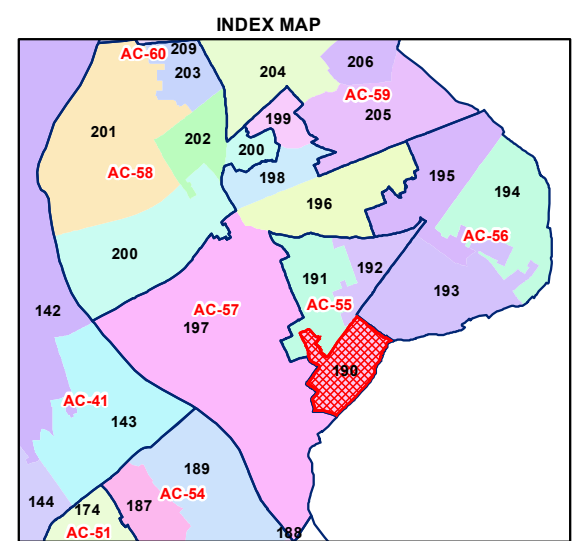

# WARD NO.- 190, NEW ASHOK NAGAR

**Geospatial DELHI LIMITED**  
 (A Govt. of NCT of Delhi Company)

प्रतिलिपित केवल विभागीय प्रयोग हेतु निर्यात के लिए नहीं।  
**RESTRICTED FOR DEPARTMENTAL USE ONLY**  
**NOT FOR EXPORT**

**Total Population - 63870**  
**SC Population - 4961**

1:6,570

For further details about this map, please contact

Geospatial Delhi Limited  
 (A Government of NCT of Delhi Company)  
 3rd Level, C- Wing, Vikas Bhawan-II,  
 Civil Lines, New Delhi - 110054  
[Website : www.gsdLorg.in](http://www.gsdLorg.in)