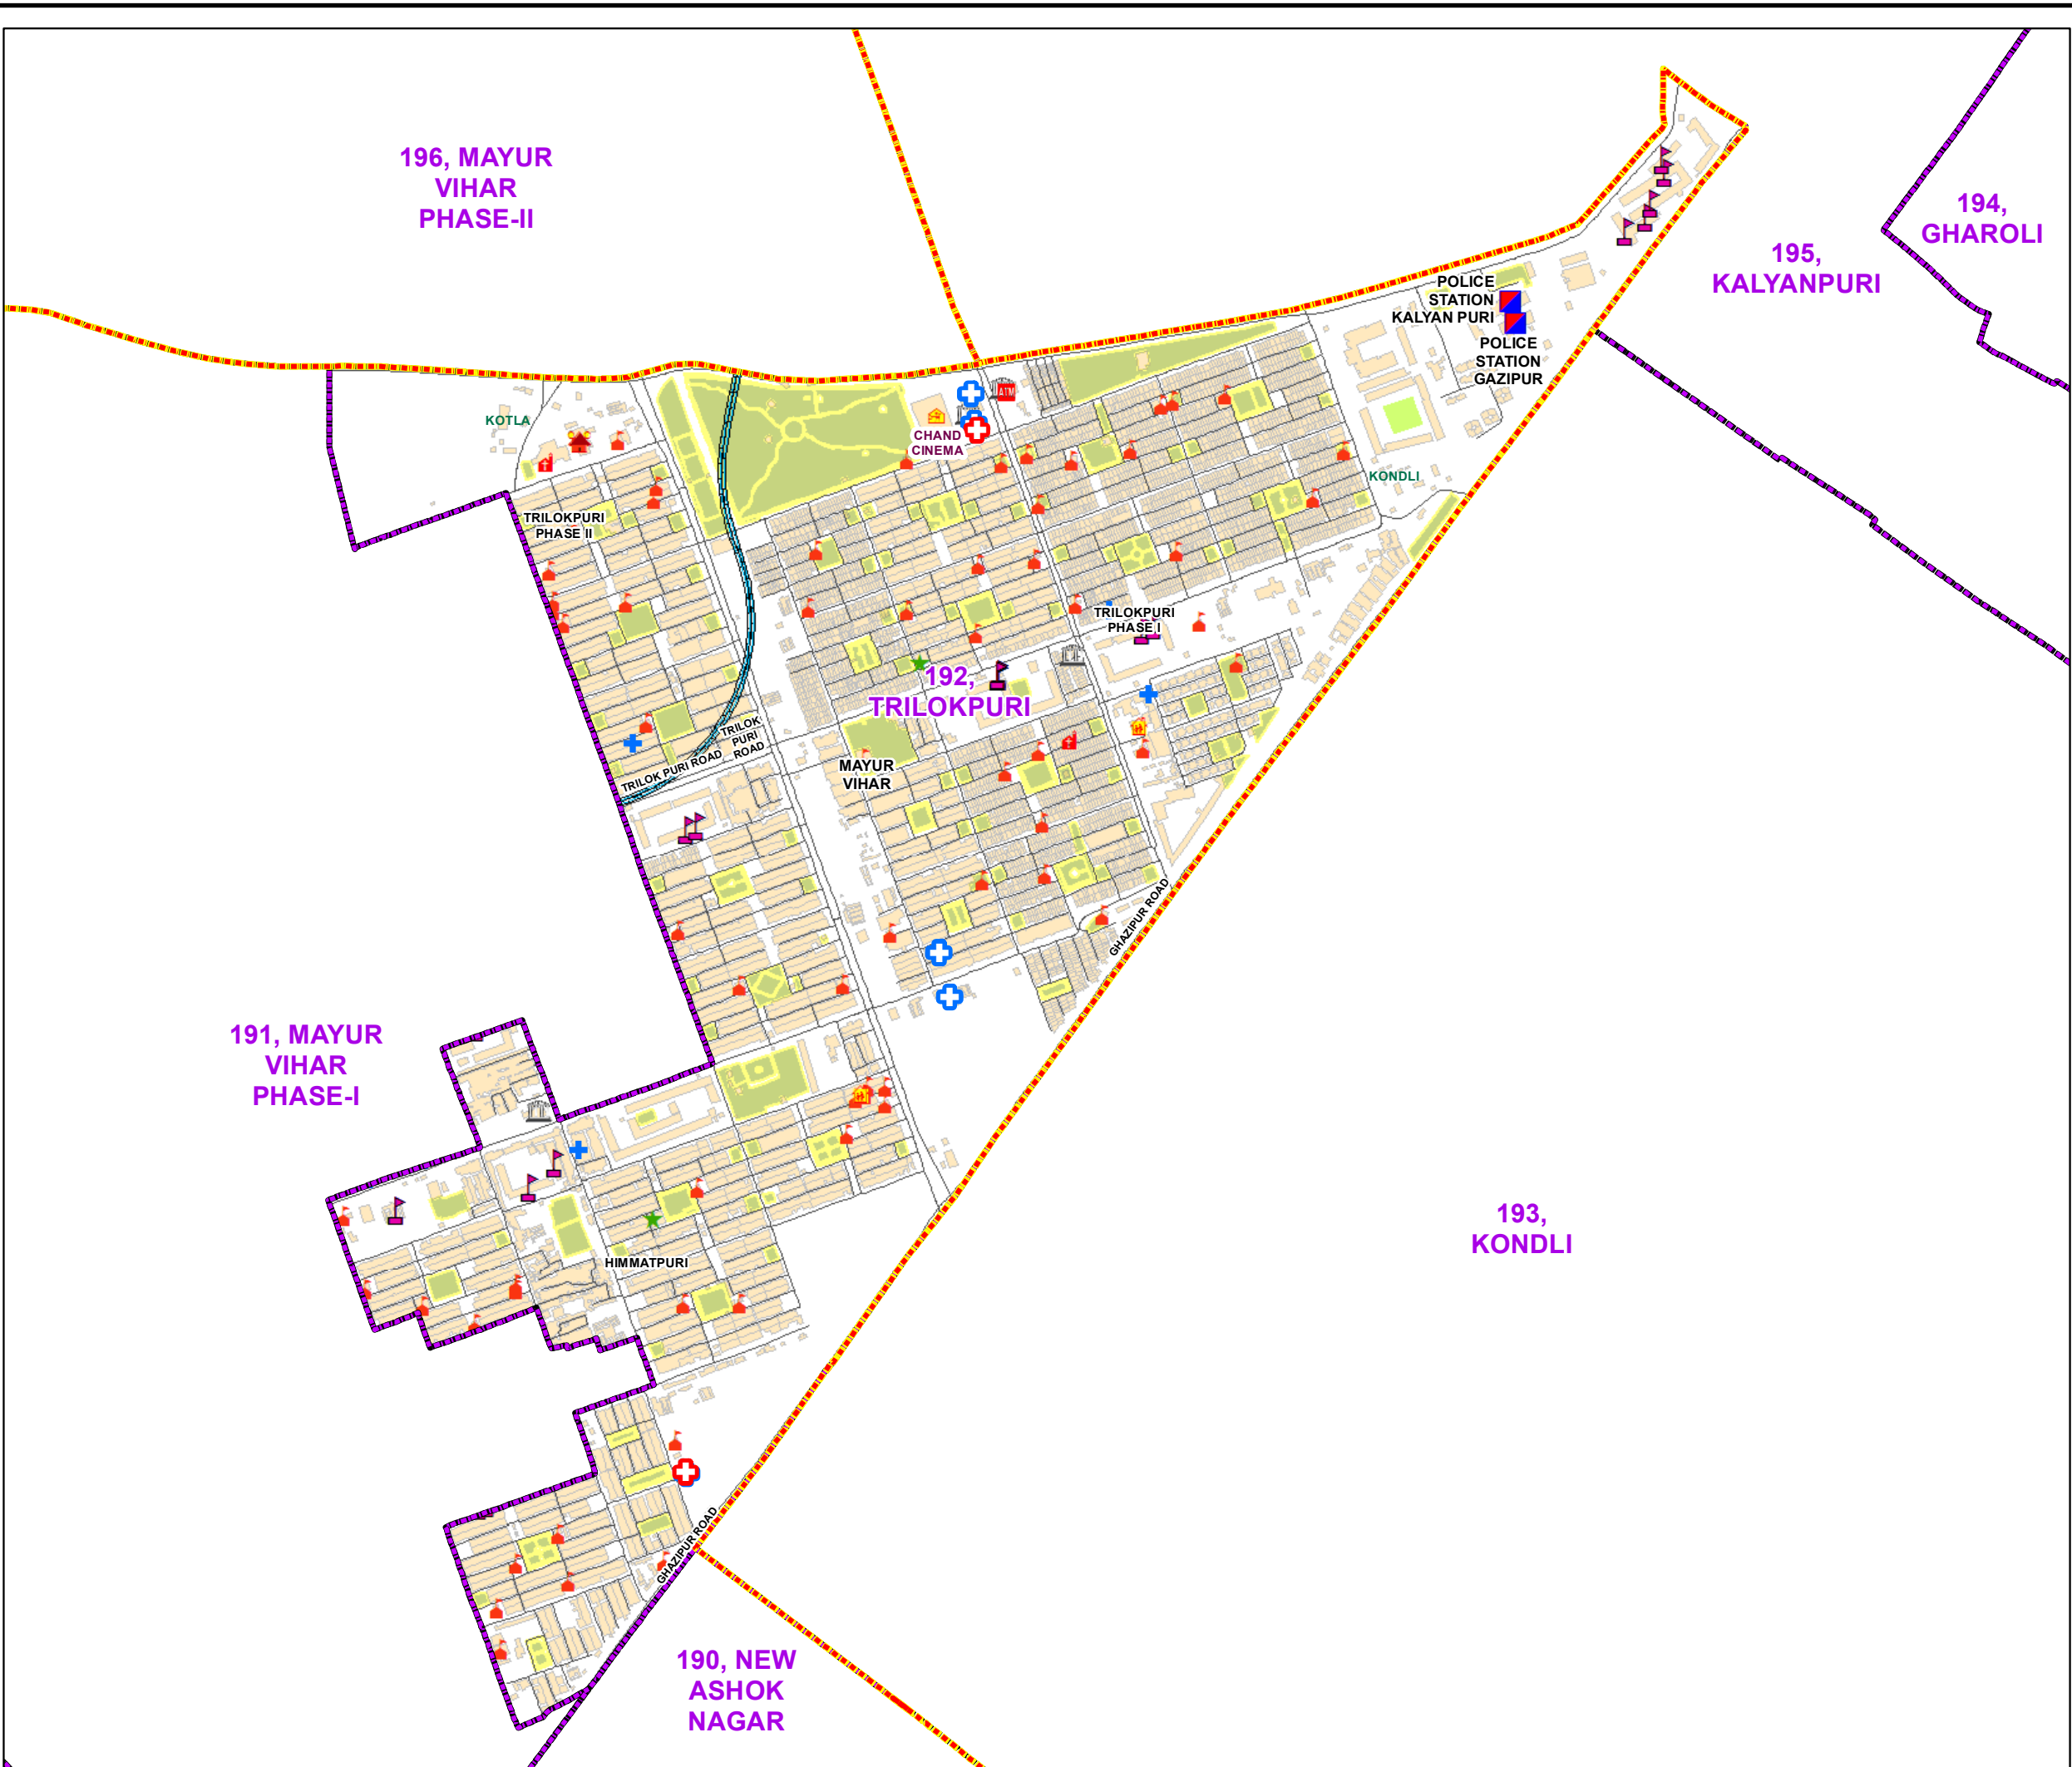

WARD NO.- 192, TRILOKPURI

 प्रतिबंधित
 केवल विभागीय प्रयोग हेतु
 निर्यात के लिए नहीं

LEGEND

	Health Centre		Gurudwara
	Nursing Home		Bank
	Primary Health Centre		Metro Line
	Dispensary		Railway Line
	Govt Hospital		Road
	Petrol Pump		Village Boundary
	Church		Ward Boundary
	Community Center		Assembly Boundary
	Metro Station		Sub-Division Boundary
	ATM		District Boundary
	Mosque		Buildings
	College		Canal Bank
	Barat Ghar		Play Ground
	Police Station		Pond
	Cinema Hall		Storm Water Drain
	University		River Bank
	Fire Station		Garden Parks
	Temple		Stadium
	School		

Total Population - 88792
SC Population - 47282

1:7,000

For further details about this map, please contact

Geospatial Delhi Limited
 (A Government of NCT of Delhi Company)
 3rd Level, C- Wing, Vikas Bhawan-II,
 Civil Lines, New Delhi - 110054
[Website : www.gsdLorg.in](http://www.gsdLorg.in)

Disclaimer:
 Reproduction in whole or part by any means is prohibited without
 written permission of Geospatial Delhi Limited. Responsibility of
 data validation lies with the department concerned.