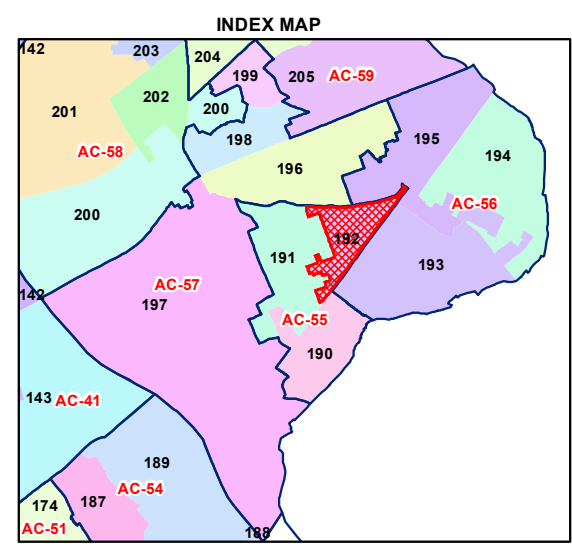

WARD NO.- 192, TRILOKPURI

 प्रतिबंधित
 केवल विभागीय प्रयोग हेतु
 निर्यात के लिए नहीं

LEGEND

	Health Centre		Gurudwara
	Nursing Home		Bank
	Primary Health Centre		Metro Line
	Dispensary		Railway Line
	Govt Hospital		Road
	Petrol Pump		Village Boundary
	Church		Ward Boundary
	Community Center		Assembly Boundary
	Metro Station		Sub-Division Boundary
	ATM		District Boundary
	Mosque		Buildings
	College		Canal Bank
	Barat Ghar		Play Ground
	Police Station		Pond
	Cinema Hall		Storm Water Drain
	University		River Bank
	Fire Station		Garden Parks
	Temple		Stadium
	School		

Total Population - 88792
SC Population - 47282

1:7,000

For further details about this map, please contact

Geospatial Delhi Limited
 (A Government of NCT of Delhi Company)
 3rd Level, C- Wing, Vikas Bhawan-II,
 Civil Lines, New Delhi - 110054
[Website : www.gsdLorg.in](http://www.gsdLorg.in)