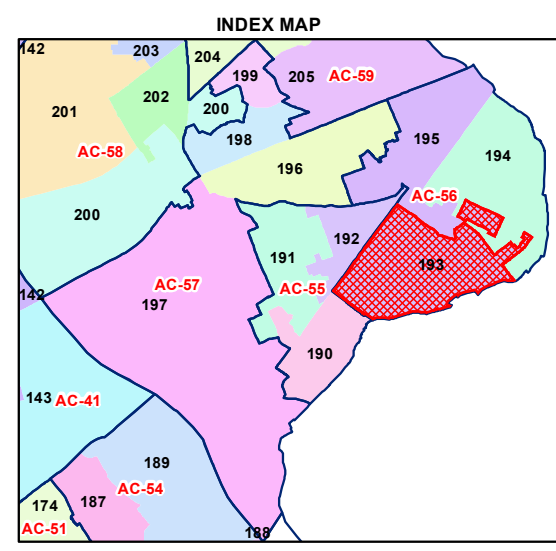

LEGEND

	Health Centre		Gurudwara
	Nursing Home		Bank
	Primary Health Centre		Metro Line
	Dispensary		Railway Line
	Govt Hospital		Road
	Petrol Pump		Village Boundary
	Church		Ward Boundary
	Community Center		Assembly Boundary
	Metro Station		Sub-Division Boundary
	ATM		District Boundary
	Mosque		Buildings
	College		Canal Bank
	Barat Ghar		Play Ground
	Police Station		Pond
	Cinema Hall		River Bank
	University		Garden Parks
	Fire Station		Stadium
	Temple		
	School		

Total Population - 66098
SC Population - 5743

1:9,860

For further details about this map, please contact

Geospatial Delhi Limited
(A Government of NCT of Delhi Company)
3rd Level, C- Wing, Vikas Bhawan-II,
Civil Lines, New Delhi - 110054
[Website : www.gsd.org.in](http://www.gsd.org.in)

Disclaimer:
Reproduction in whole or part by any means is prohibited without
written permission of Geospatial Delhi Limited. Responsibility of
data validation lies with the department concerned.