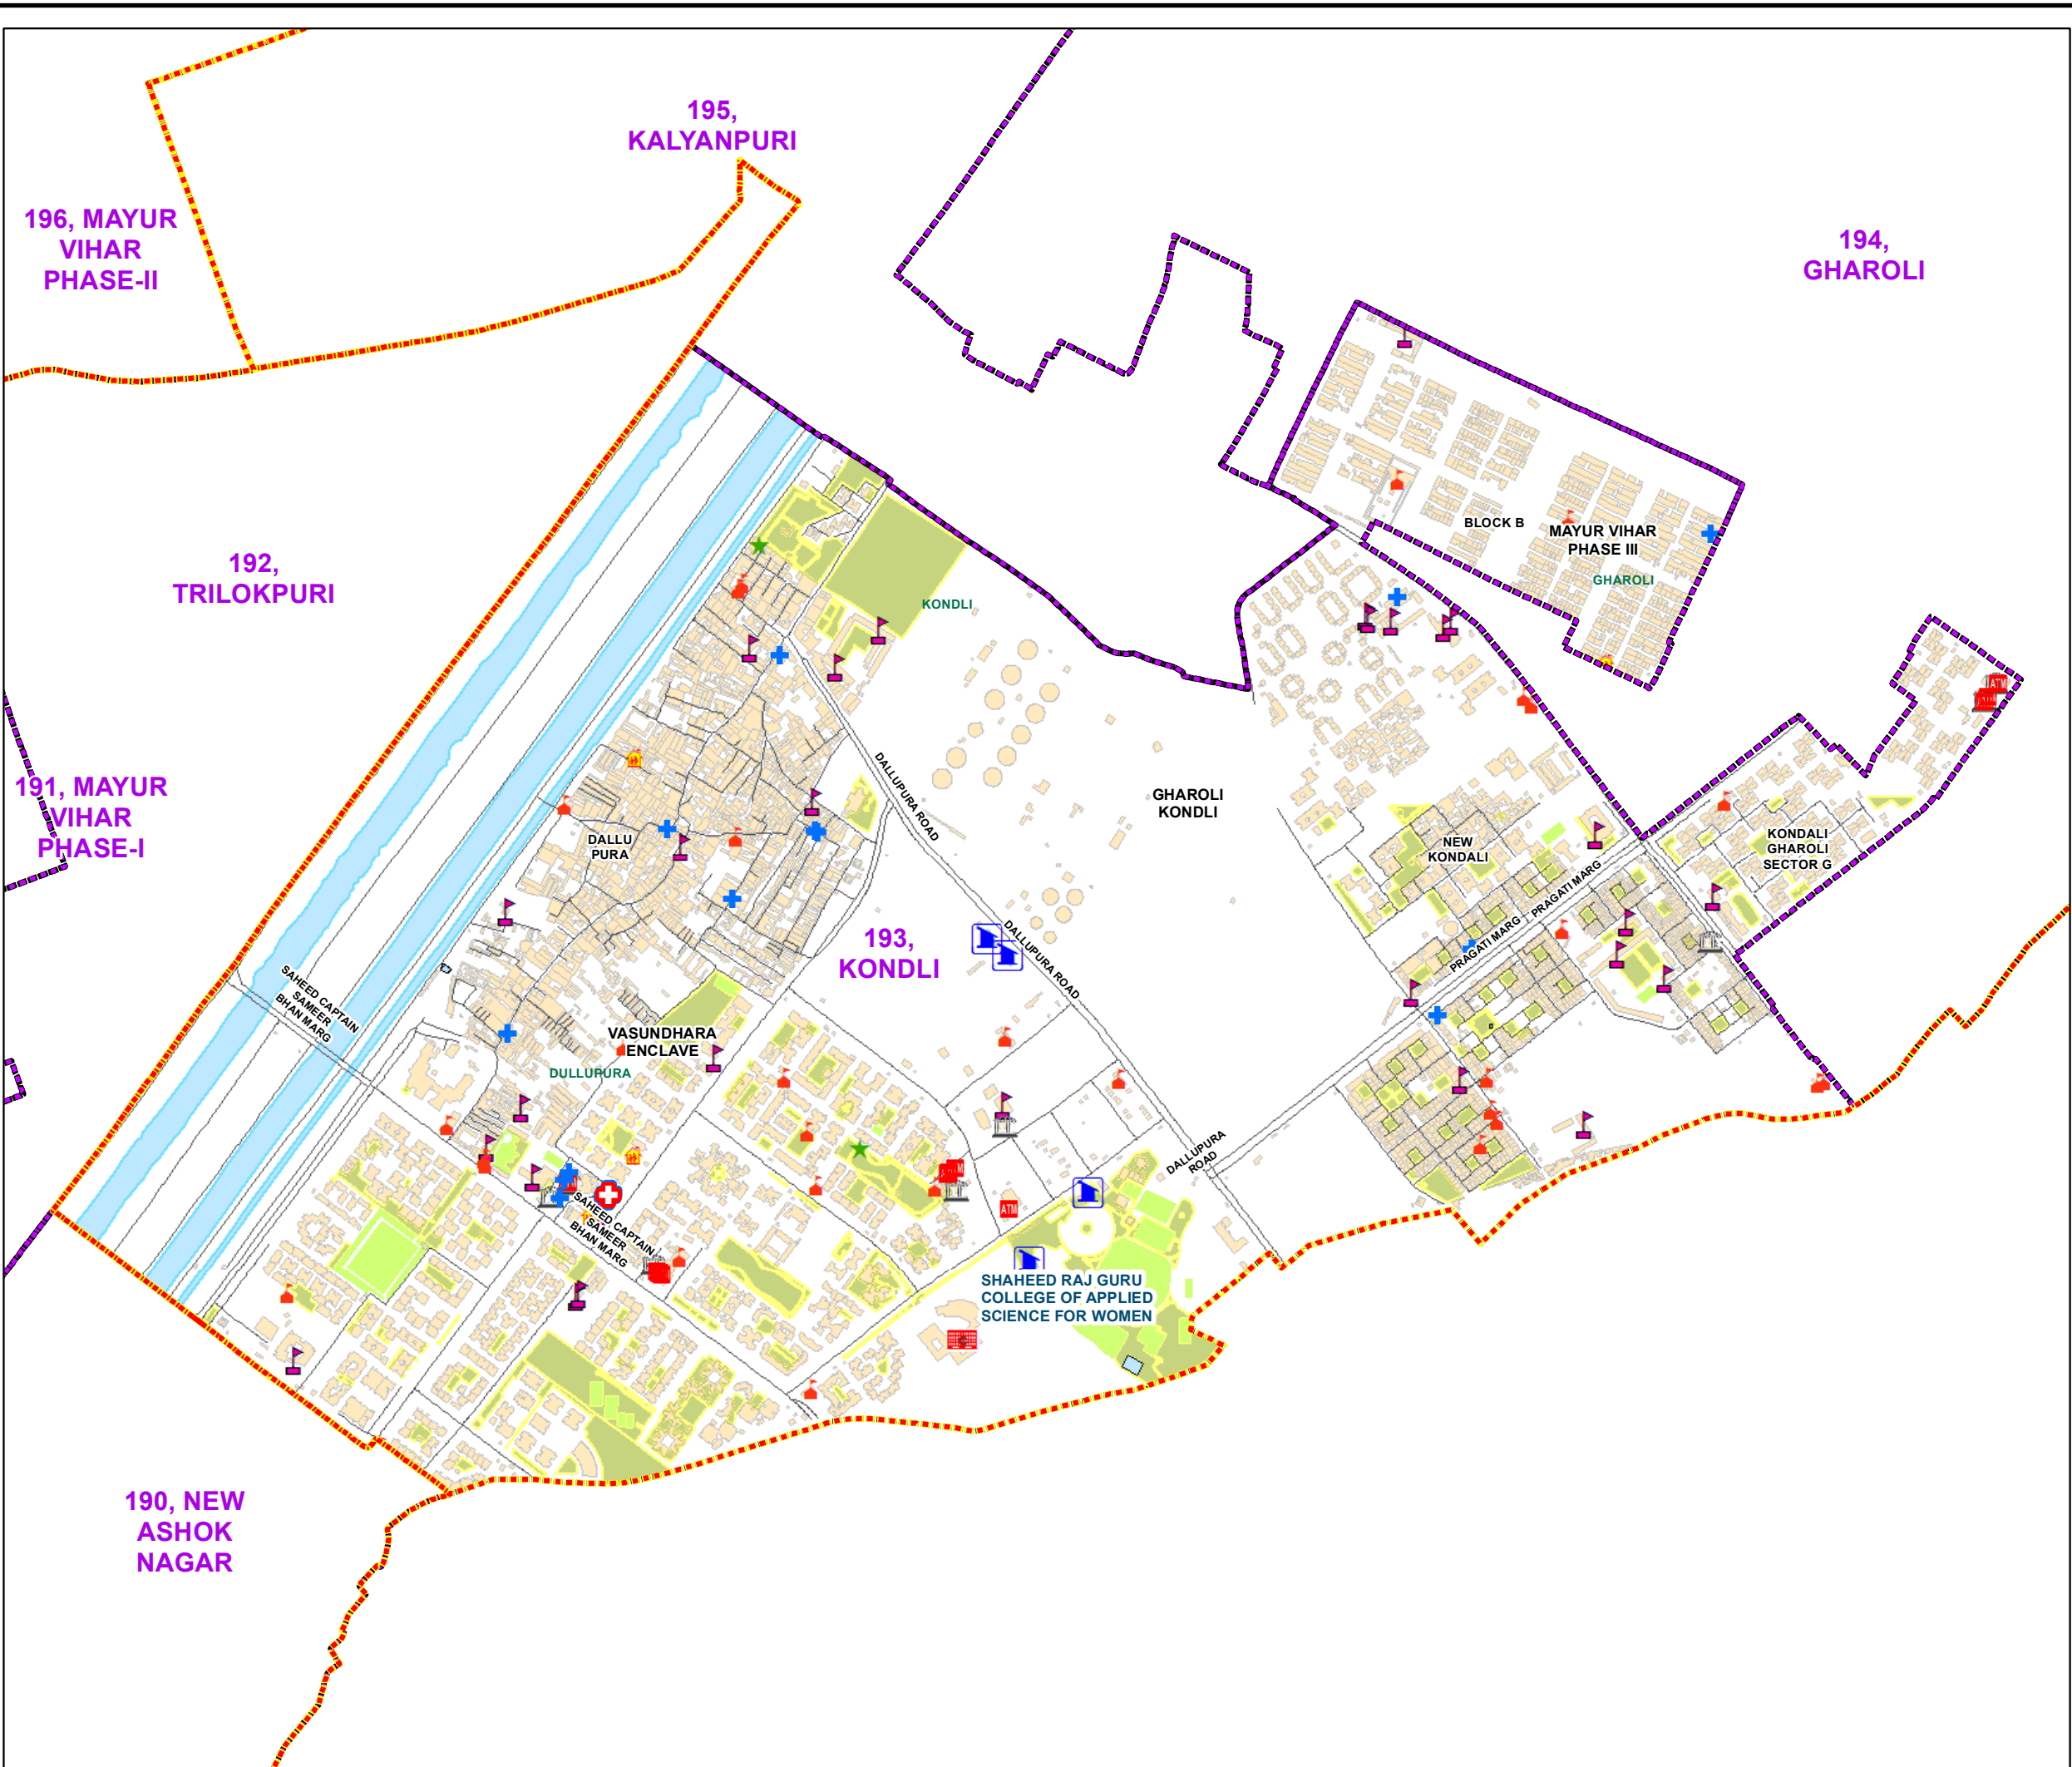

WARD NO.- 193, KONDLI

प्रतिबंधित
केवल विभागीय प्रयोग हेतु
निर्यात के लिए नहीं

**RESTRICTED
FOR DEPARTMENTAL USE ONLY
NOT FOR EXPORT**

LEGEND

	Health Centre		Gurudwara
	Nursing Home		Bank
	Primary Health Centre		Metro Line
	Dispensary		Railway Line
	Govt Hospital		Road
	Petrol Pump		Village Boundary
	Church		Ward Boundary
	Community Center		Assembly Boundary
	Metro Station		Sub-Division Boundary
	ATM		District Boundary
	Mosque		Buildings
	College		Canal Bank
	Barat Ghar		Play Ground
	Police Station		Pond
	Cinema Hall		River Bank
	University		Garden Parks
	Fire Station		Stadium
	Temple		
	School		

Total Population - 66098
SC Population - 5743

1:9,860

For further details about this map, please contact

Geospatial Delhi Limited
(A Government of NCT of Delhi Company)
3rd Level, C- Wing, Vikas Bhawan-II,
Civil Lines, New Delhi - 110054
[Website : www.gsd.org.in](http://www.gsd.org.in)

Disclaimer:
Reproduction in whole or part by any means is prohibited without
written permission of Geospatial Delhi Limited. Responsibility of
data validation lies with the department concerned.