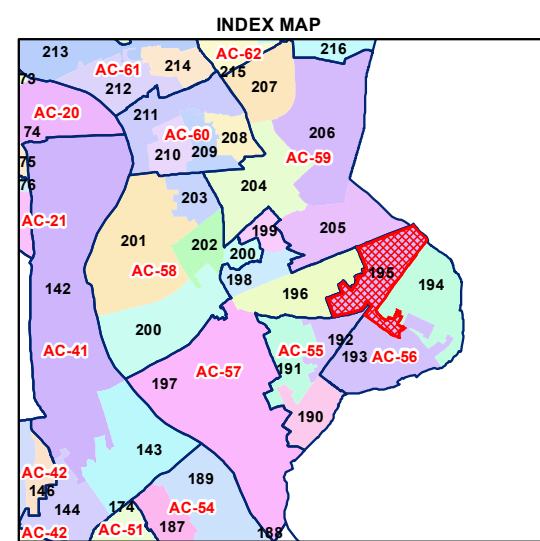

LEGEND

	Health Centre		Gurudwara
	Nursing Home		Bank
	Primary Health Centre		Metro Line
	Dispensary		Railway Line
	Govt Hospital		Road
	Petrol Pump		Village Boundary
	Church		Ward Boundary
	Community Center		Assembly Boundary
	Metro Station		Sub-Division Boundary
	ATM		District Boundary
	Mosque		Buildings
	College		Canal Bank
	Barat Ghar		Play Ground
	Police Station		Pond
	Cinema Hall		Storm Water Drain
	University		River Bank
	Fire Station		Garden Parks
	Temple		Stadium
	School		

Total Population - 87375
SC Population - 34937

1:10,060

For further details about this map, please contact

Geospatial Delhi Limited
(A Government of NCT of Delhi Company)
3rd Level, C- Wing, Vikas Bhawan-II,
Civil Lines, New Delhi - 110054
[Website : www.gsd.org.in](http://www.gsd.org.in)

Disclaimer:
Reproduction in whole or part by any means is prohibited without
written permission of Geospatial Delhi Limited. Responsibility of
data validation lies with the department concerned.