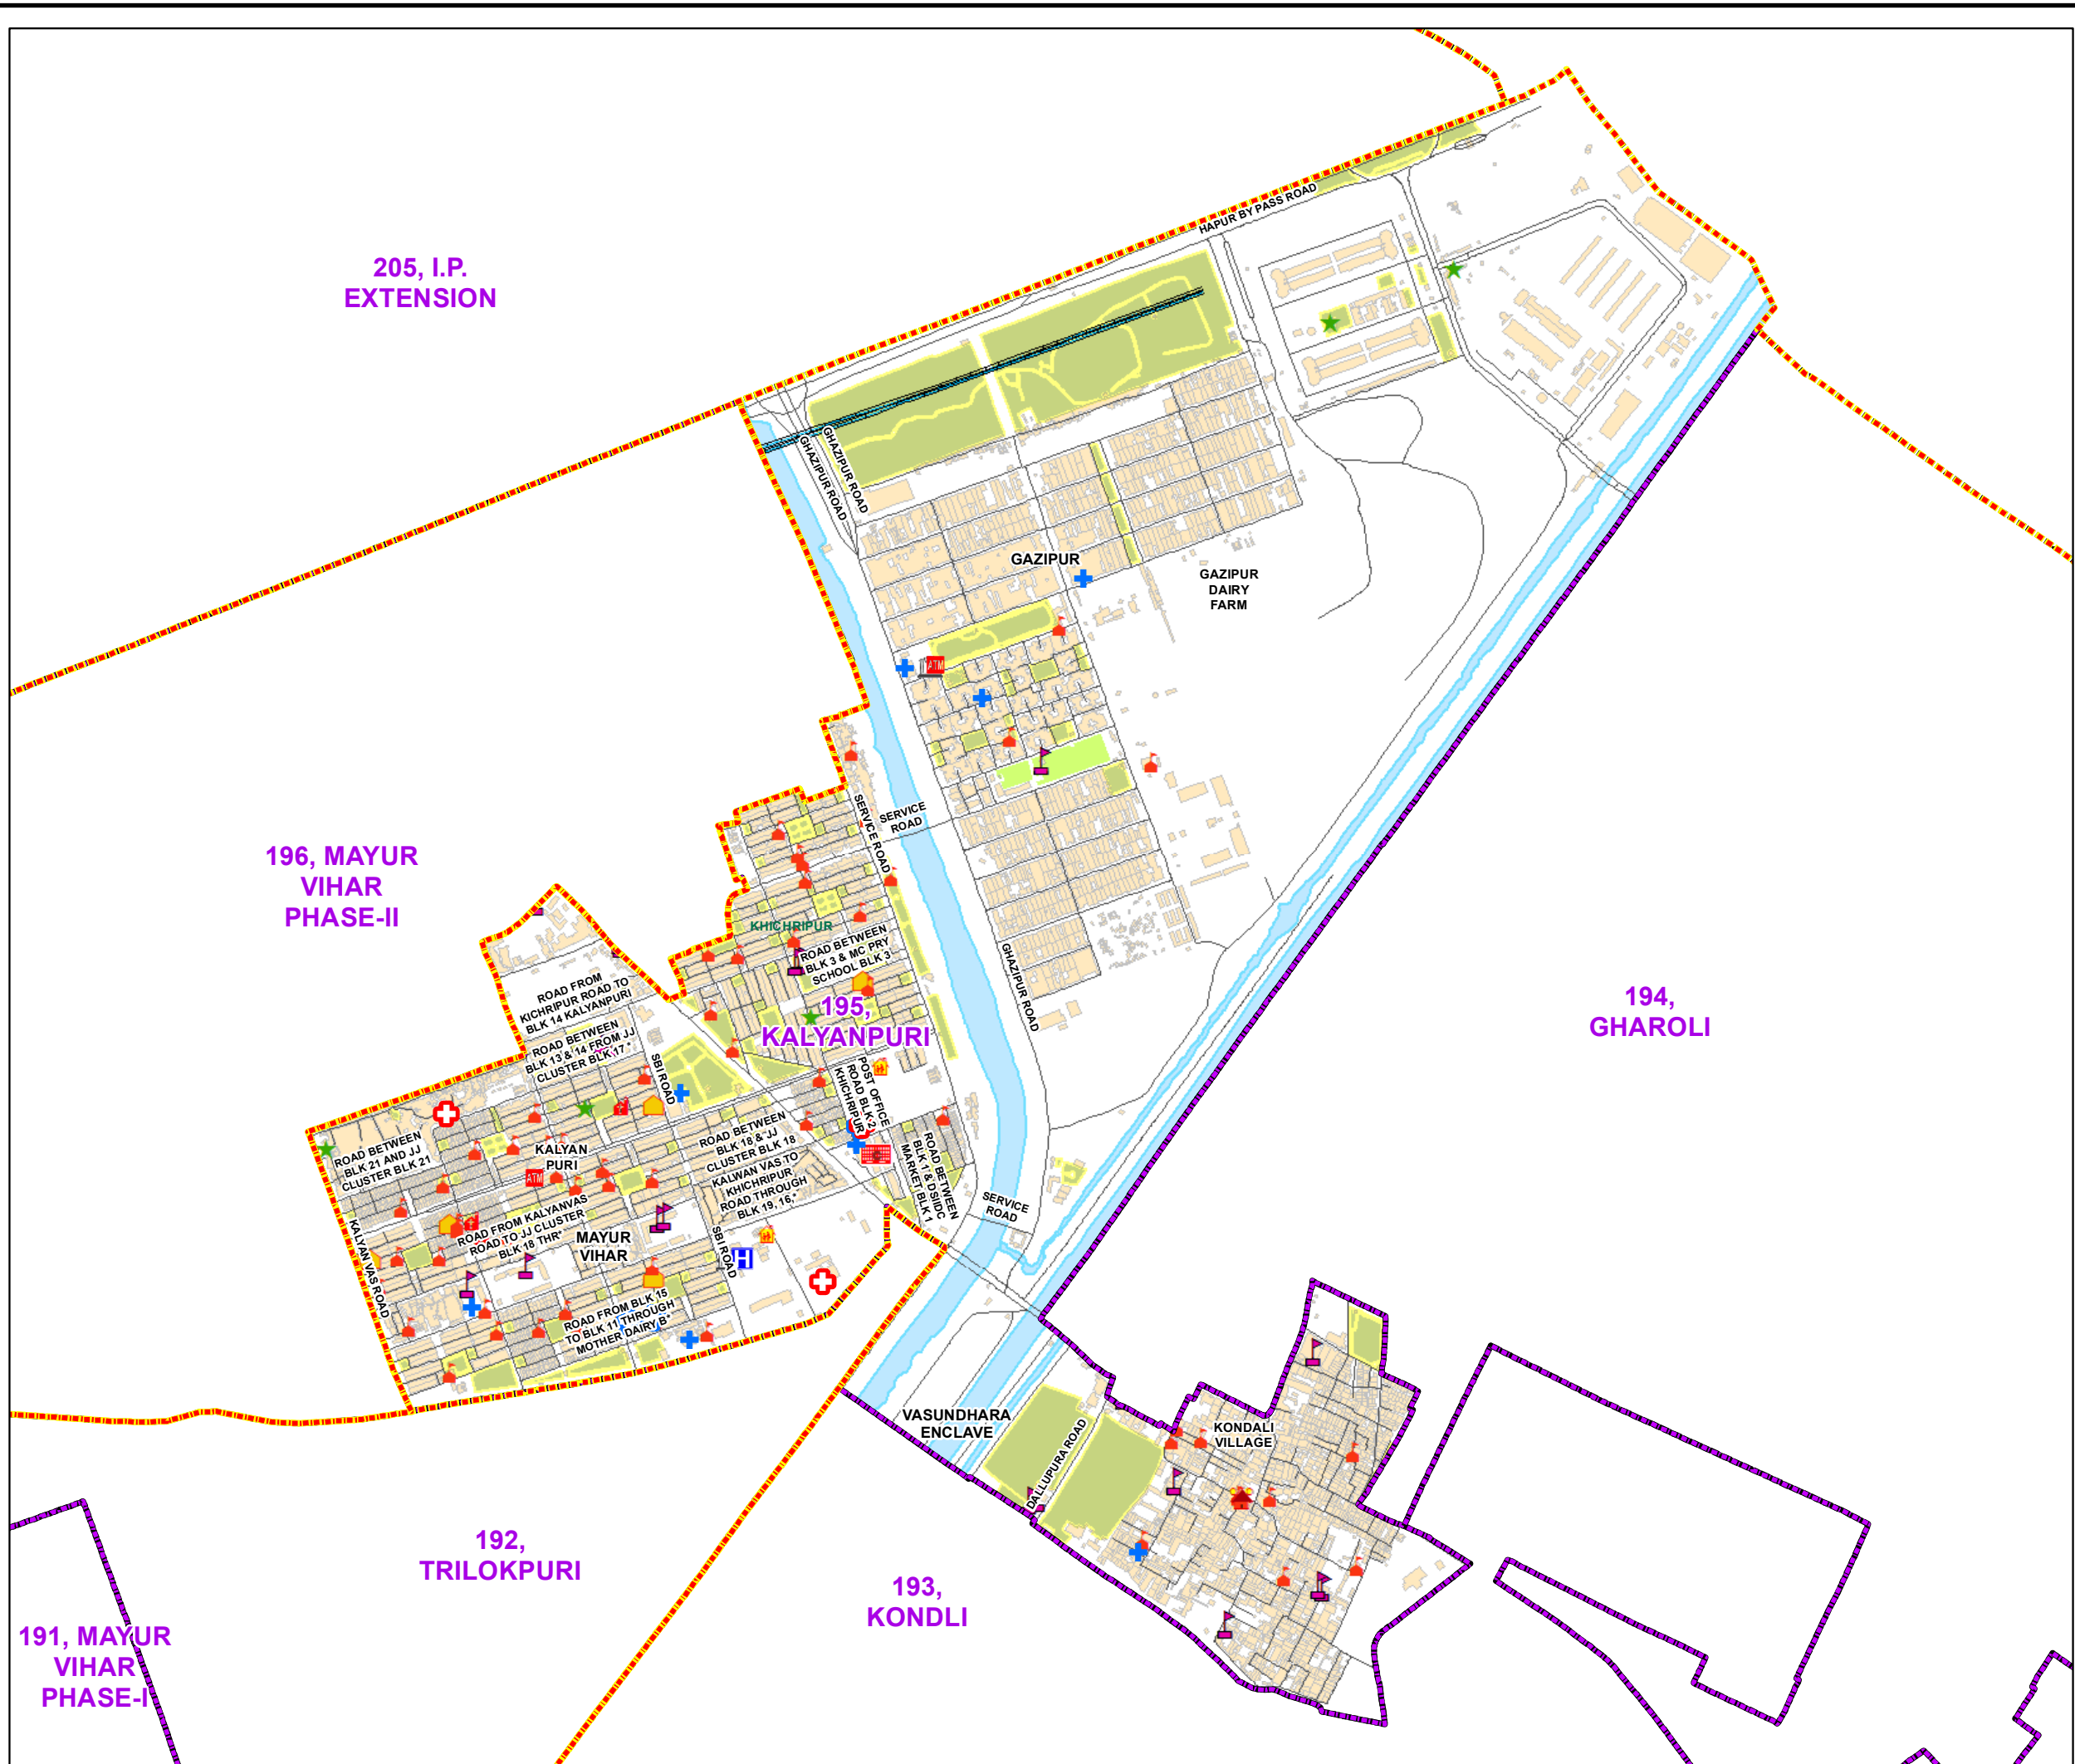

WARD NO.- 195, KALYANPURI

205, I.P. EXTENSION

196, MAYUR VIHAR PHASE-II

191, MAYUR VIHAR PHASE-I

192, TRILOKPURI

193, KONDLI

194, GHAROLI

195, KALYANPURI

प्रतिबंधित
 केवल विभागीय प्रयोग हेतु
 निर्यात के लिए नहीं

RESTRICTED
FOR DEPARTMENTAL USE ONLY
NOT FOR EXPORT

LEGEND

	Health Centre		Gurudwara
	Nursing Home		Bank
	Primary Health Centre		Metro Line
	Dispensary		Railway Line
	Govt Hospital		Road
	Petrol Pump		Village Boundary
	Church		Ward Boundary
	Community Center		Assembly Boundary
	Metro Station		Sub-Division Boundary
	ATM		District Boundary
	Mosque		Buildings
	College		Canal Bank
	Barat Ghar		Play Ground
	Police Station		Pond
	Cinema Hall		Storm Water Drain
	University		River Bank
	Fire Station		Garden Parks
	Temple		Stadium
	School		

Total Population - 87375
SC Population - 34937

1:10,060

For further details about this map, please contact

Geospatial Delhi Limited
 (A Government of NCT of Delhi Company)
 3rd Level, C- Wing, Vikas Bhawan-II,
 Civil Lines, New Delhi - 110054
[Website : www.gsd.org.in](http://www.gsd.org.in)