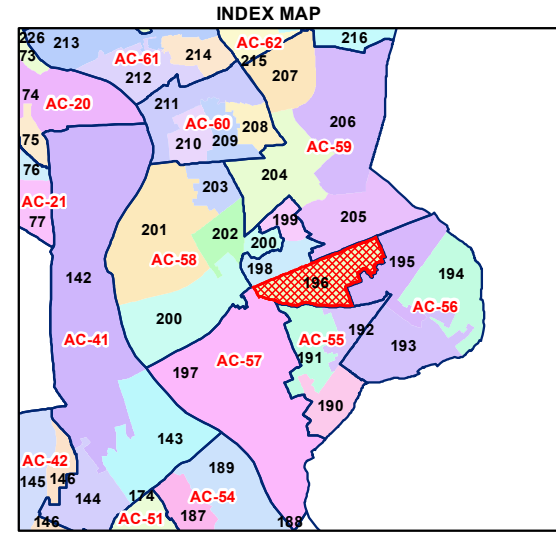

WARD NO.- 196, MAYUR VIHAR PHASE-II

LEGEND

	Health Centre		Gurudwara
	Nursing Home		Bank
	Primary Health Centre		Metro Line
	Dispensary		Railway Line
	Govt Hospital		Road
	Petrol Pump		Village Boundary
	Church		Ward Boundary
	Community Center		Assembly Boundary
	Metro Station		Sub-Division Boundary
	ATM		District Boundary
	Mosque		Buildings
	College		Canal Bank
	Barat Ghar		Play Ground
	Police Station		Pond
	Cinema Hall		Storm Water Drain
	University		River Bank
	Fire Station		Garden Parks
	Temple		Stadium
	School		

Total Population - 55663
SC Population - 10835

1:9,820

For further details about this map, please contact

Geospatial Delhi Limited
 (A Government of NCT of Delhi Company)
 3rd Level, C- Wing, Vikas Bhawan-II,
 Civil Lines, New Delhi - 110054
 Website : www.gsd.org.in