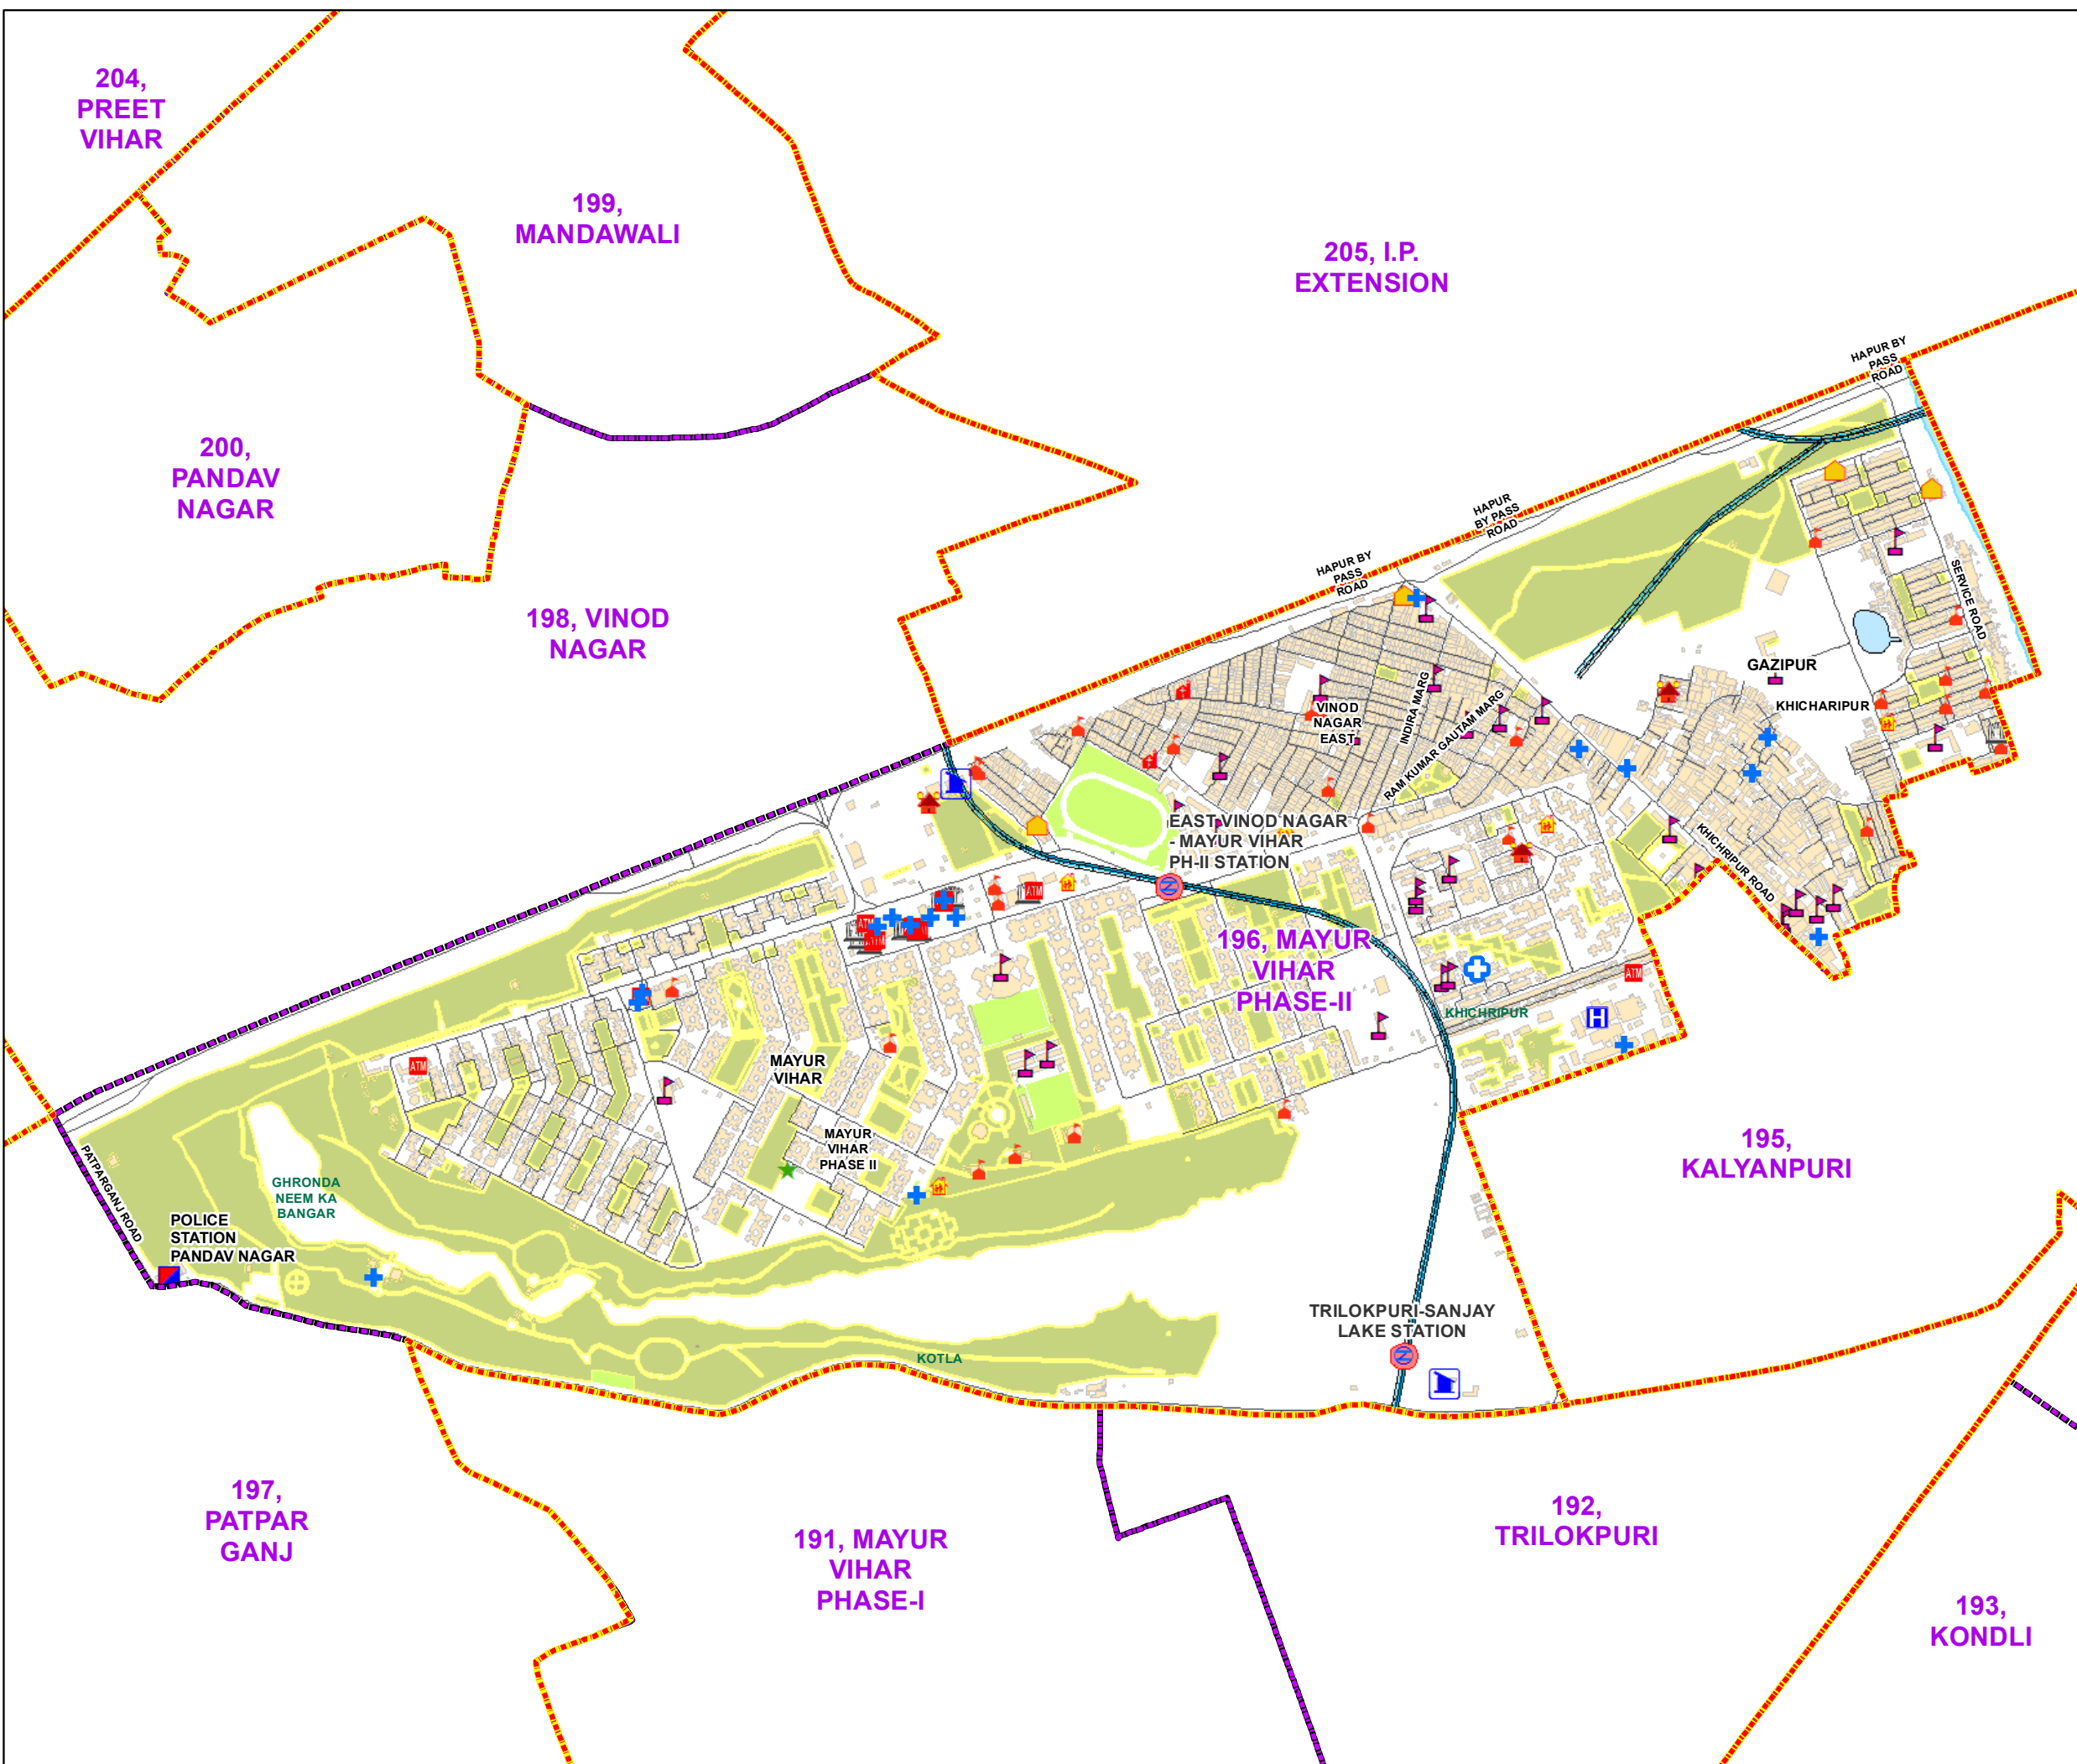

WARD NO.- 196, MAYUR VIHAR PHASE-II

LEGEND

	Health Centre		Gurudwara
	Nursing Home		Bank
	Primary Health Centre		Metro Line
	Dispensary		Railway Line
	Govt Hospital		Road
	Petrol Pump		Village Boundary
	Church		Ward Boundary
	Community Center		Assembly Boundary
	Metro Station		Sub-Division Boundary
	ATM		District Boundary
	Mosque		Buildings
	College		Canal Bank
	Barat Ghar		Play Ground
	Police Station		Pond
	Cinema Hall		Storm Water Drain
	University		River Bank
	Fire Station		Garden Parks
	Temple		Stadium
	School		

Total Population - 55663
SC Population - 10835

1:9,820

For further details about this map, please contact

Geospatial Delhi Limited
 (A Government of NCT of Delhi Company)
 3rd Level, C- Wing, Vikas Bhawan-II,
 Civil Lines, New Delhi - 110054
 Website : www.gsd.org.in

Disclaimer:
 Reproduction in whole or part by any means is prohibited without written permission of Geospatial Delhi Limited. Responsibility of data validation lies with the department concerned.

© GOVERNMENT OF DELHI COPYRIGHT, 2012
 Map Print Date- 13-10-2022