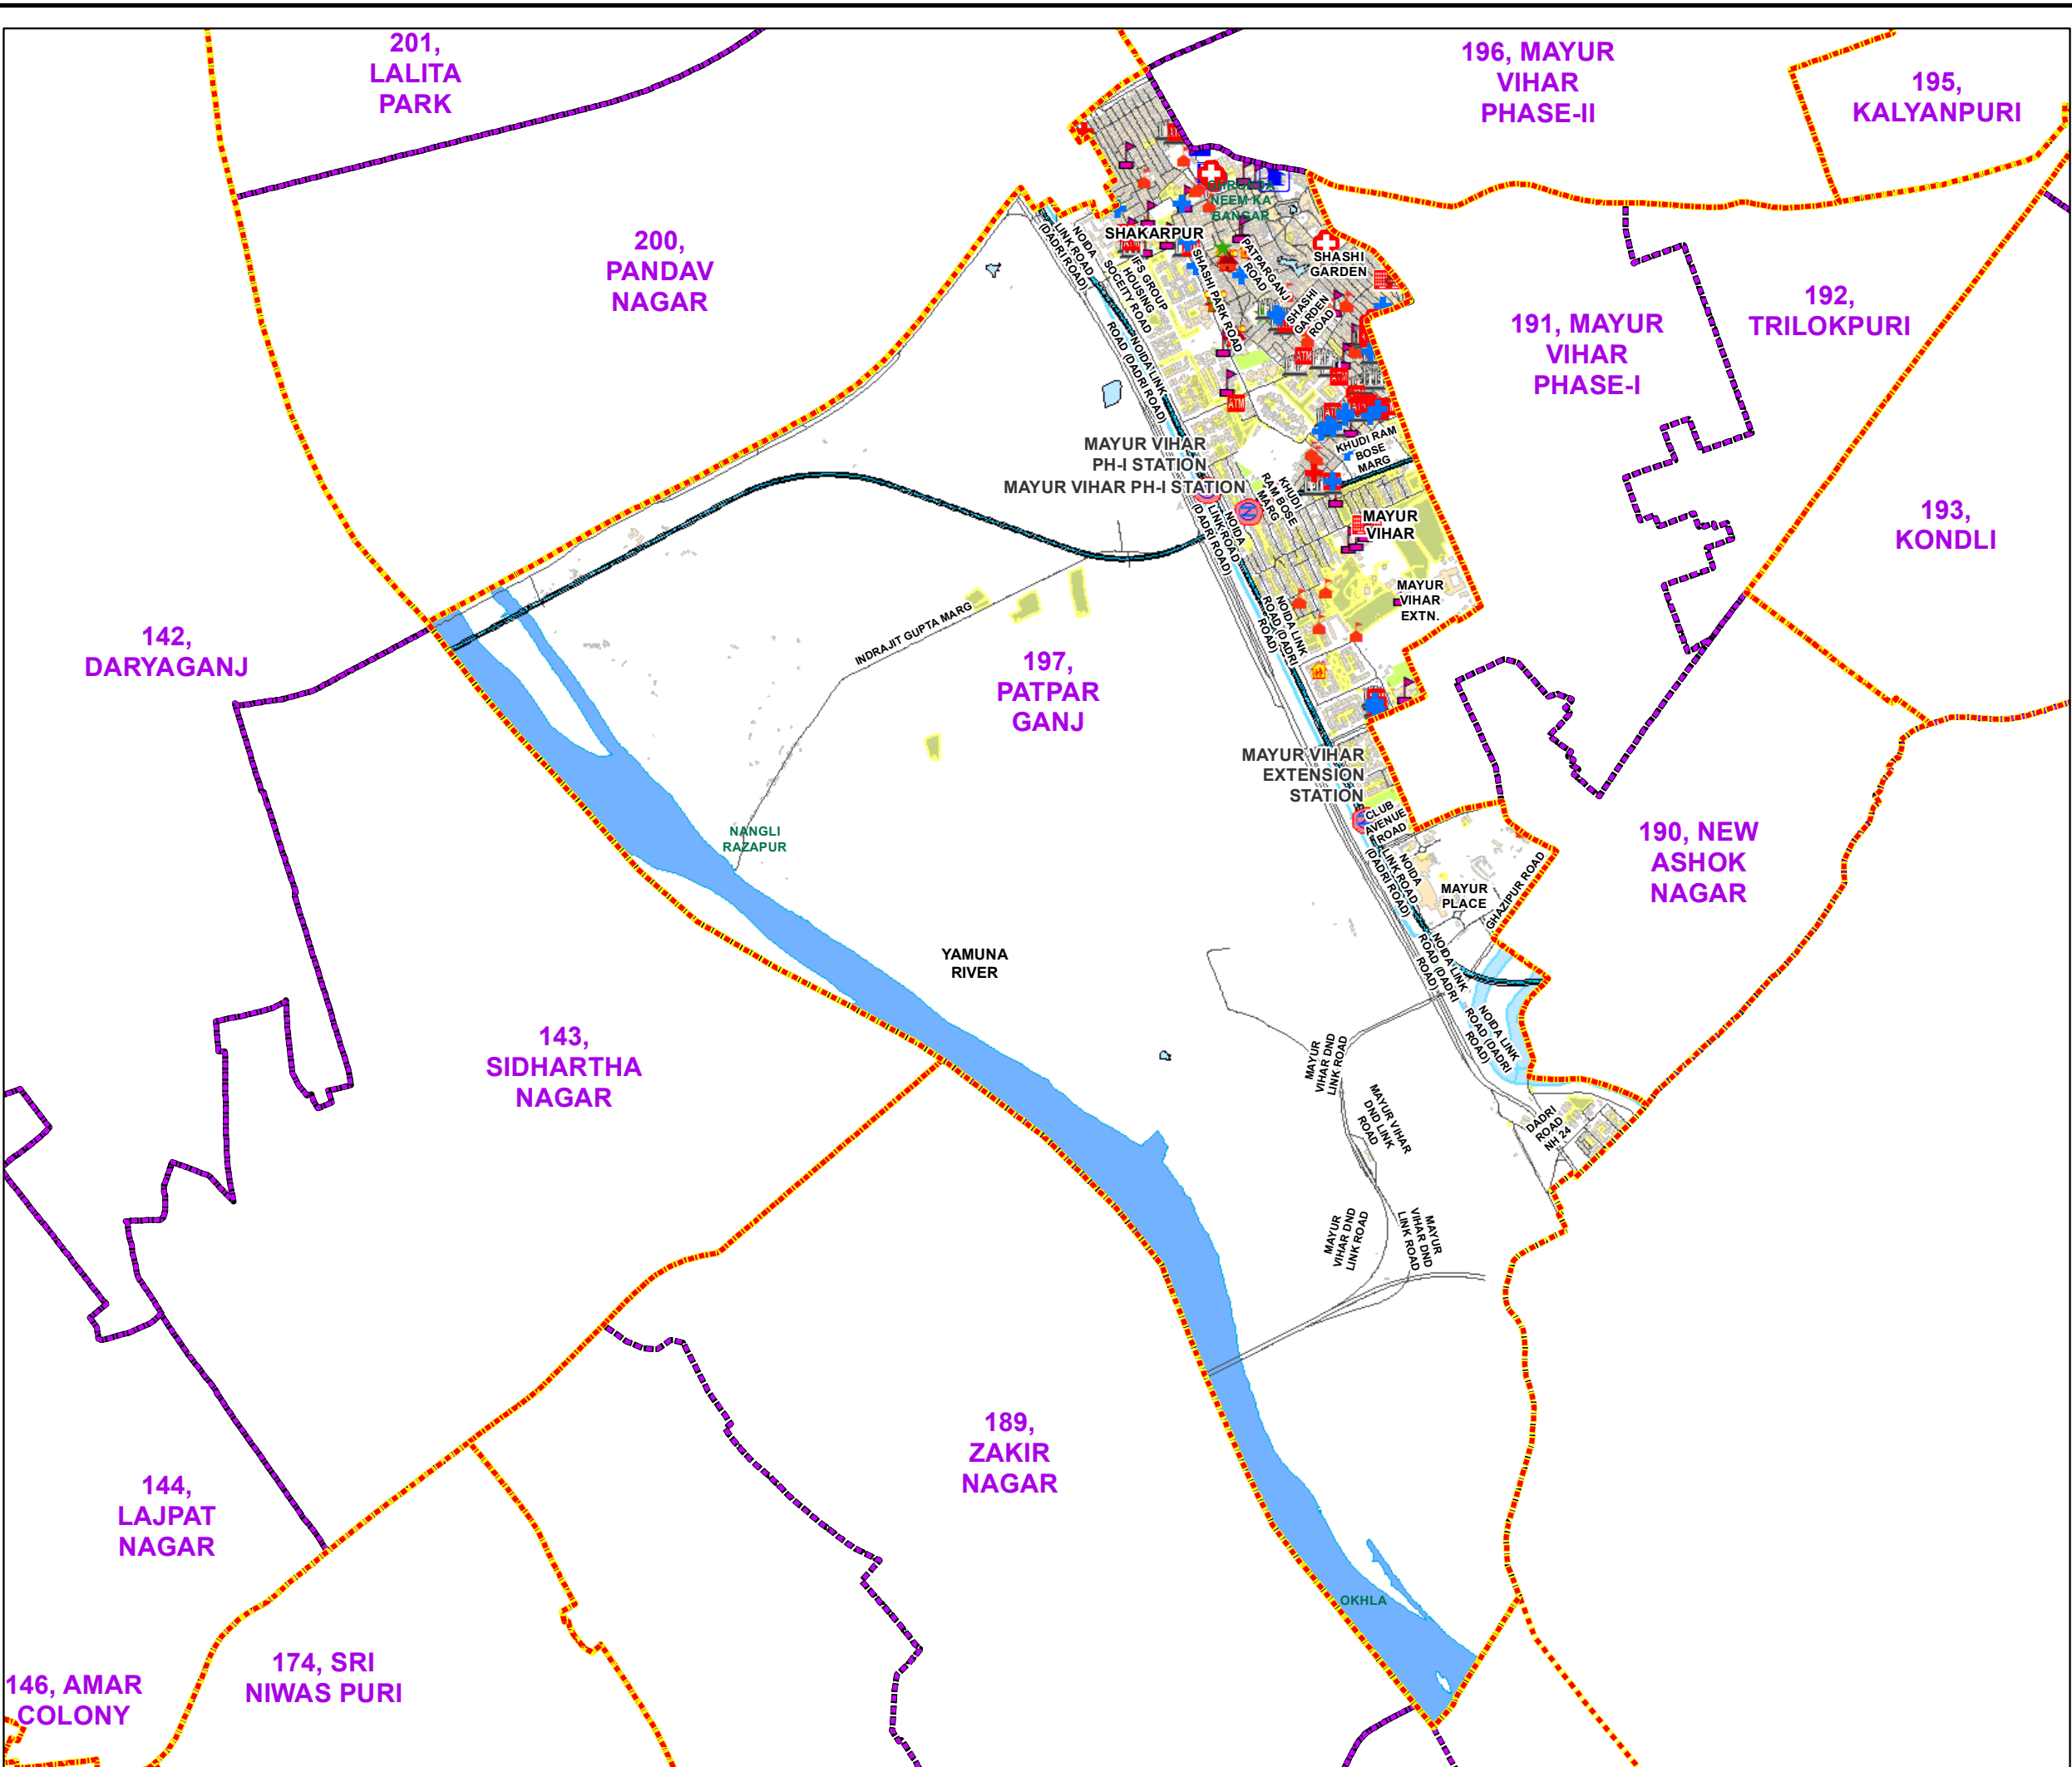

WARD NO.- 197, PATPAR GANJ

प्रतिलिखित
केवल विभागीय प्रयोग हेतु
निर्यात के लिए नहीं

**RESTRICTED
FOR DEPARTMENTAL USE ONLY
NOT FOR EXPORT**

LEGEND

	Health Centre		Gurudwara
	Nursing Home		Bank
	Primary Health Centre		Metro Line
	Dispensary		Railway Line
	Govt Hospital		Road
	Petrol Pump		Village Boundary
	Church		Ward Boundary
	Community Center		Assembly Boundary
	Metro Station		Sub-Division Boundary
	ATM		District Boundary
	Mosque		Buildings
	Barat Ghar		Canal Bank
	Police Station		Play Ground
	Cinema Hall		Pond
	University		Storm Water Drain
	Fire Station		River Bank
	Temple		Garden Parks
	School		Stadium

Total Population - 58762
SC Population - 7093

1:21,250

For further details about this map, please contact

Geospatial Delhi Limited
(A Government of NCT of Delhi Company)
3rd Level, C- Wing, Vikas Bhawan-II,
Civil Lines, New Delhi - 110054
Website : www.gsdLorg.in

Disclaimer:
Reproduction in whole or part by any means is prohibited without
written permission of Geospatial Delhi Limited. Responsibility of
data validation lies with the department concerned.