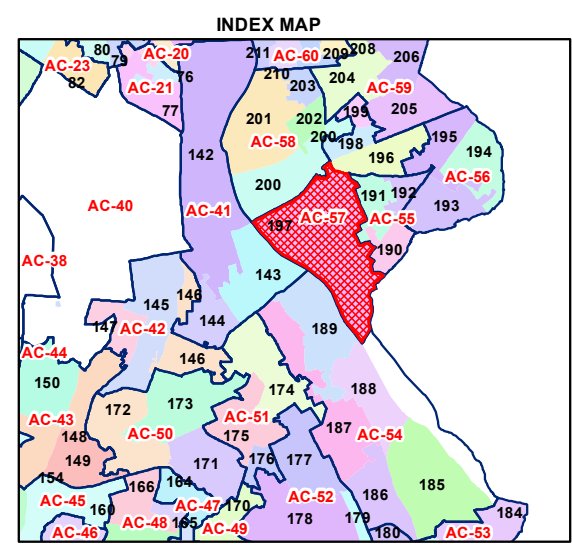

LEGEND

	Health Centre		Gurudwara
	Nursing Home		Bank
	Primary Health Centre		Metro Line
	Dispensary		Railway Line
	Govt Hospital		Road
	Petrol Pump		Village Boundary
	Church		Ward Boundary
	Community Center		Assembly Boundary
	Metro Station		Sub-Division Boundary
	ATM		District Boundary
	Mosque		Buildings
	Barat Ghar		Canal Bank
	Police Station		Play Ground
	Cinema Hall		Pond
	University		Storm Water Drain
	Fire Station		River Bank
	Temple		Garden Parks
	School		Stadium

Total Population - 58762
SC Population - 7093

1:21,250

For further details about this map, please contact

Geospatial Delhi Limited
(A Government of NCT of Delhi Company)
3rd Level, C- Wing, Vikas Bhawan-II,
Civil Lines, New Delhi - 110054
Website : www.gsdLorg.in

Disclaimer:
Reproduction in whole or part by any means is prohibited without
written permission of Geospatial Delhi Limited. Responsibility of
data validation lies with the department concerned.