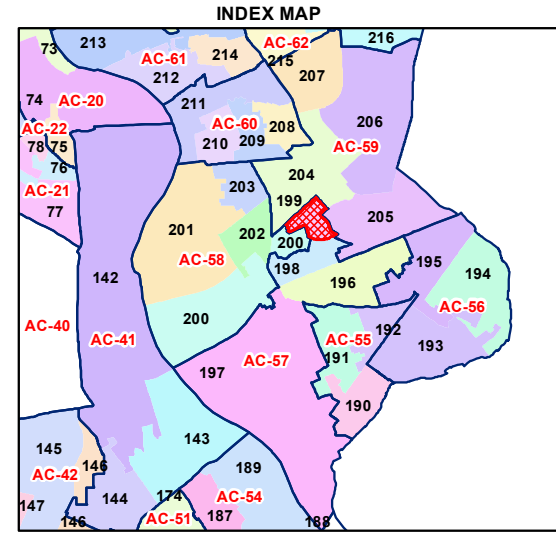

WARD NO.- 199, MANDAWALI

प्रतिबन्धित
केवल विभागीय प्रयोग हेतु
निर्यात के लिए नहीं

**RESTRICTED
FOR DEPARTMENTAL USE ONLY
NOT FOR EXPORT**

LEGEND

	Health Centre		Gurdwara
	Nursing Home		Bank
	Primary Health Centre		Metro Line
	Dispensary		Railway Line
	Govt Hospital		Road
	Petrol Pump		Village Boundary
	Church		Ward Boundary
	Community Center		Assembly Boundary
	Metro Station		Sub-Division Boundary
	ATM		District Boundary
	Mosque		Buildings
	College		Canal Bank
	Barat Ghar		Play Ground
	Police Station		Pond
	Cinema Hall		Storm Water Drain
	University		River Bank
	Fire Station		Garden Parks
	Temple		Stadium
	School		

Total Population - 49753
SC Population - 6804

1:3,970

For further details about this map, please contact

Geospatial Delhi Limited
(A Government of NCT of Delhi Company)
3rd Level, C- Wing, Vikas Bhawan-II,
Civil Lines, New Delhi - 110054
Website : www.gsdLorg.in