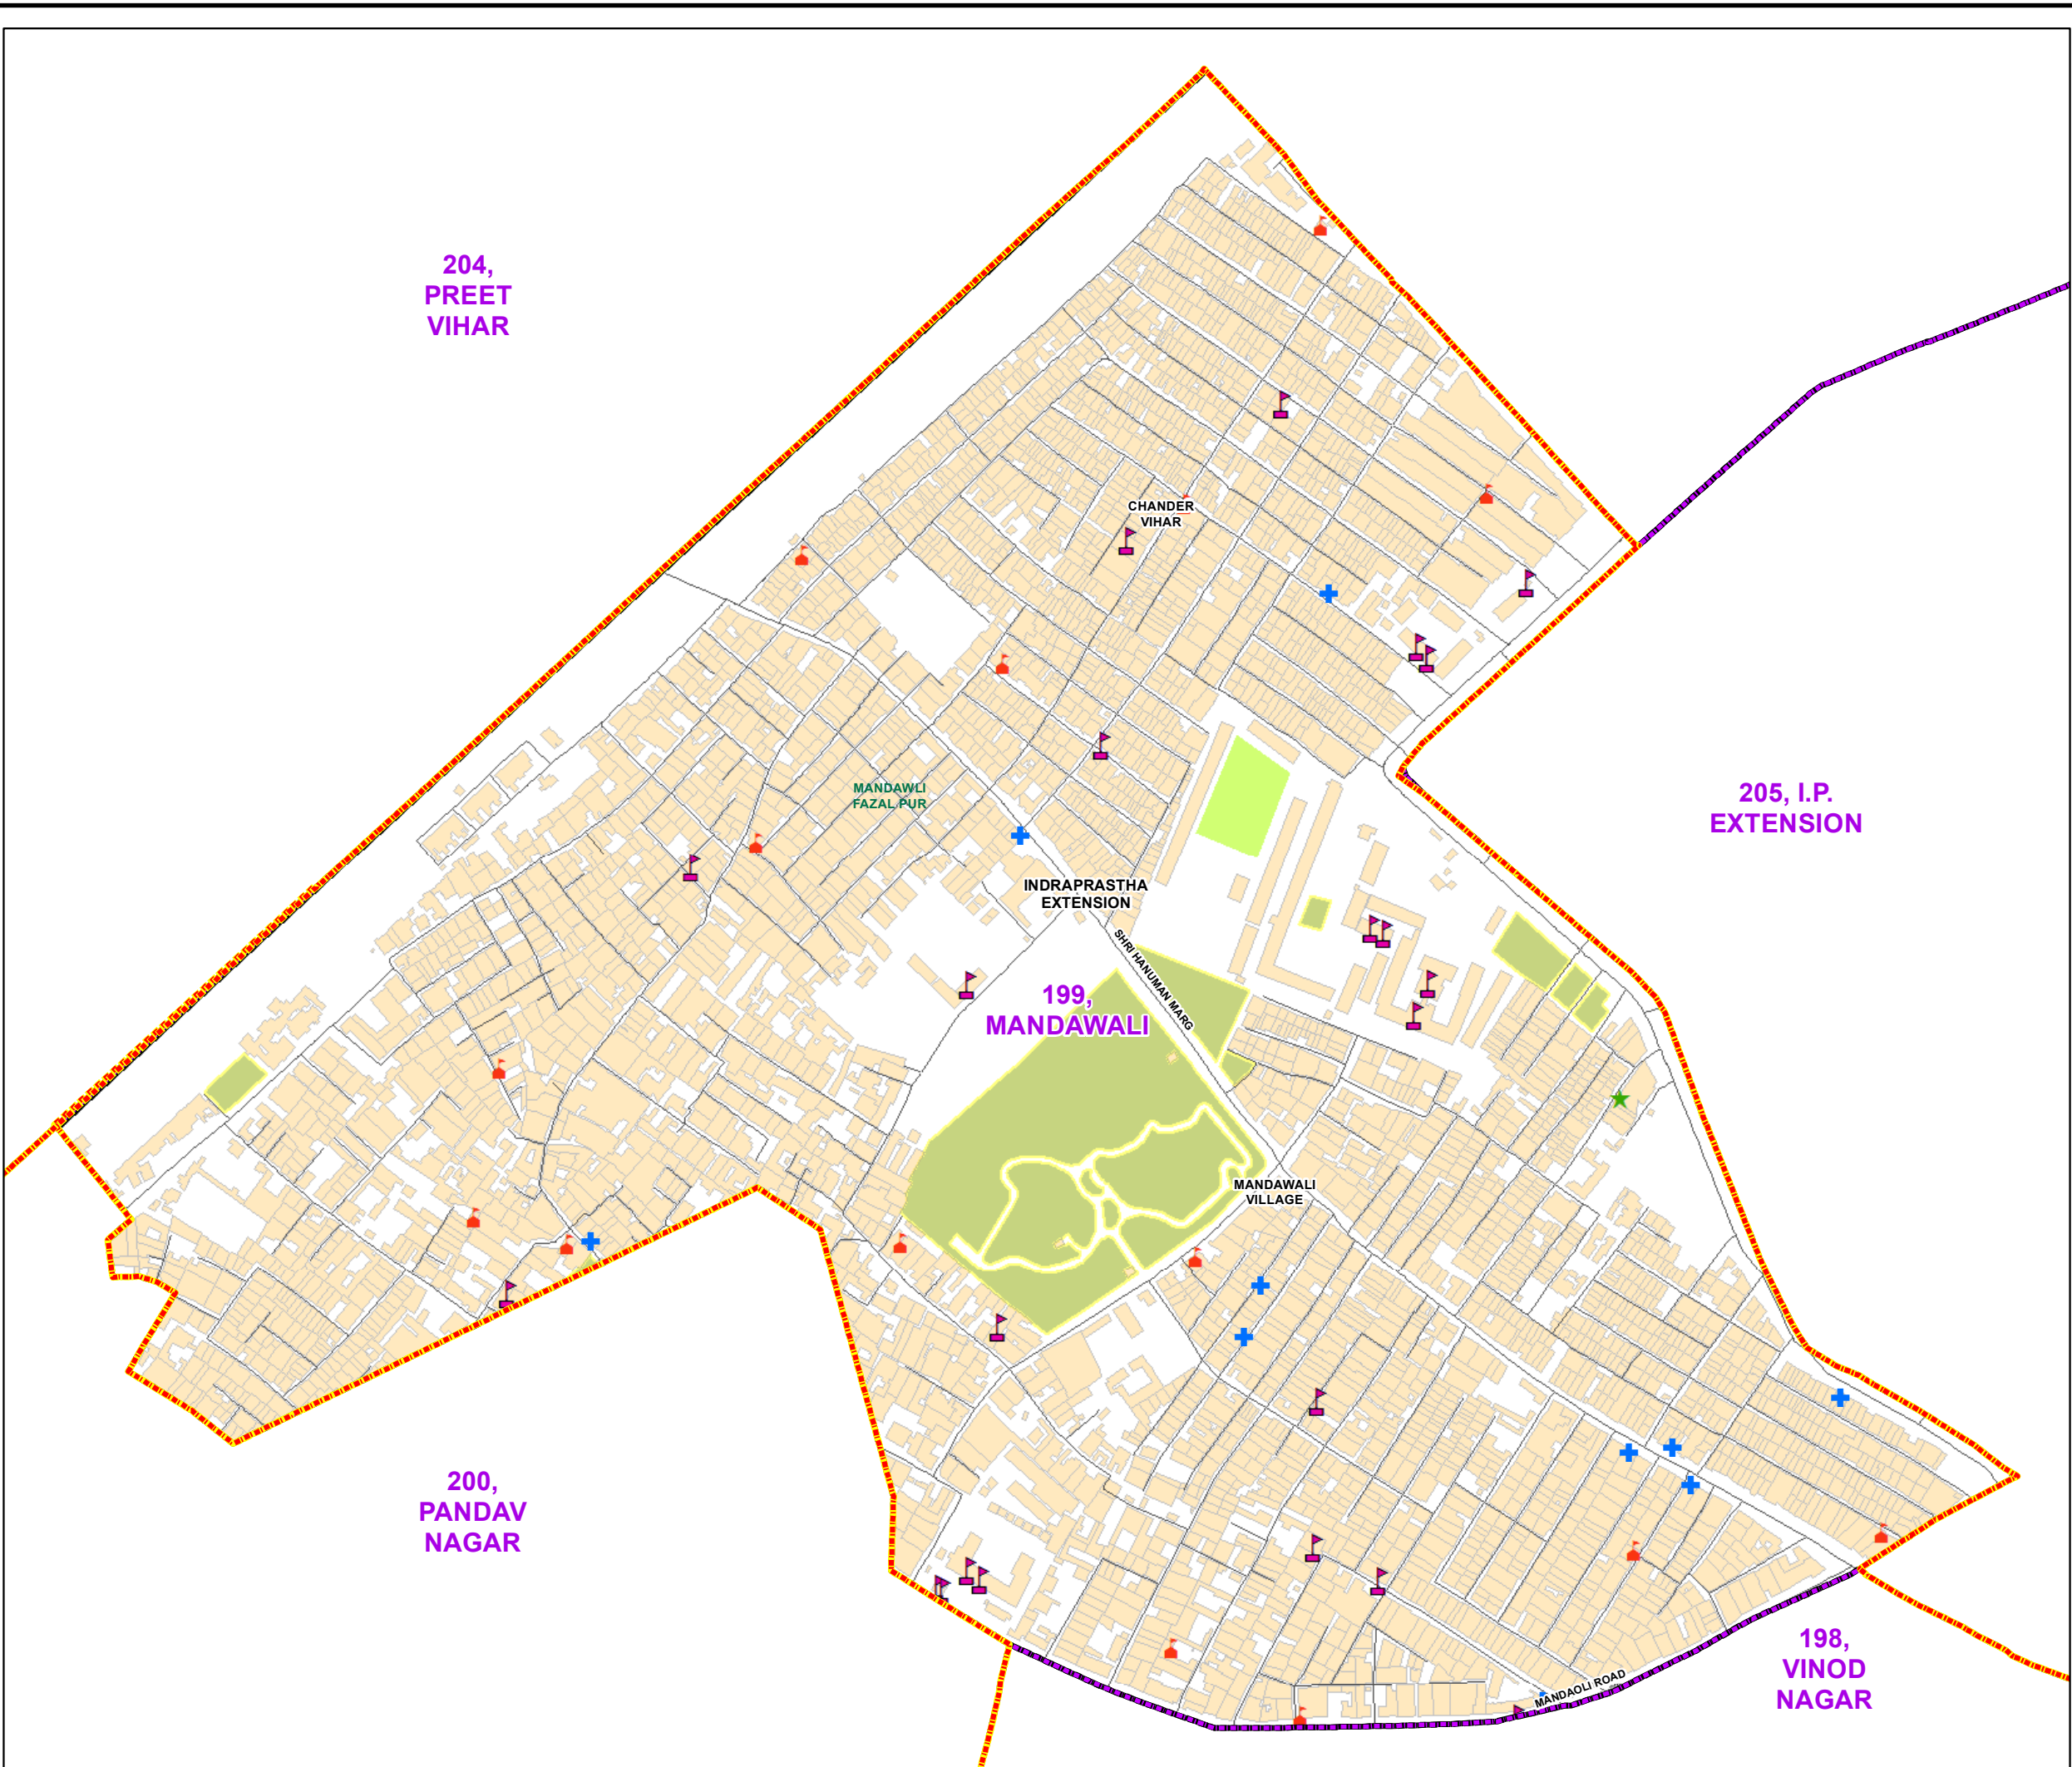

WARD NO.- 199, MANDAWALI

प्रतिबन्धित
केवल विभागीय प्रयोग हेतु
निर्यात के लिए नहीं

**RESTRICTED
FOR DEPARTMENTAL USE ONLY
NOT FOR EXPORT**

LEGEND

	Health Centre		Gurdwara
	Nursing Home		Bank
	Primary Health Centre		Metro Line
	Dispensary		Railway Line
	Govt Hospital		Road
	Petrol Pump		Village Boundary
	Church		Ward Boundary
	Community Center		Assembly Boundary
	Metro Station		Sub-Division Boundary
	ATM		District Boundary
	Mosque		Buildings
	College		Canal Bank
	Barat Ghar		Play Ground
	Police Station		Pond
	Cinema Hall		Storm Water Drain
	University		River Bank
	Fire Station		Garden Parks
	Temple		Stadium
	School		

Total Population - 49753
SC Population - 6804

1:3,970

For further details about this map, please contact

Geospatial Delhi Limited
(A Government of NCT of Delhi Company)
3rd Level, C- Wing, Vikas Bhawan-II,
Civil Lines, New Delhi - 110054
Website : www.gsdLorg.in

Disclaimer:
Reproduction in whole or part by any means is prohibited without
written permission of Geospatial Delhi Limited. Responsibility of
data validation lies with the department concerned.