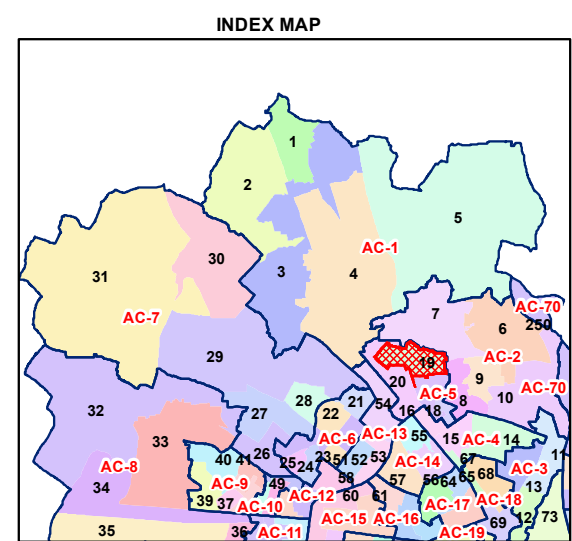

# WARD NO.- 19, SARUP NAGAR

प्रतिबंधित  
केवल विभागीय प्रयोग हेतु  
निर्यात के लिए नहीं

**RESTRICTED  
FOR DEPARTMENTAL USE ONLY  
NOT FOR EXPORT**

### LEGEND

	Health Centre		Gurudwara
	Nursing Home		Bank
	Primary Health Centre		Metro Line
	Dispensary		Railway Line
	Govt Hospital		Road
	Petrol Pump		Village Boundary
	Church		Ward Boundary
	Community Center		Assembly Boundary
	Metro Station		Sub-Division Boundary
	ATM		District Boundary
	Mosque		Buildings
	College		Canal Bank
	Barat Ghar		Play Ground
	Police Station		Pond
	Cinema Hall		River Bank
	University		Garden Parks
	Fire Station		Stadium
	Temple		
	School		

**Total Population - 78653**  
**SC Population - 10629**

1:12,380

For further details about this map, please contact

Geospatial Delhi Limited  
(A Government of NCT of Delhi Company)  
3rd Level, C- Wing, Vikas Bhawan-II,  
Civil Lines, New Delhi - 110054  
Website : [www.gsdLorg.in](http://www.gsdLorg.in)