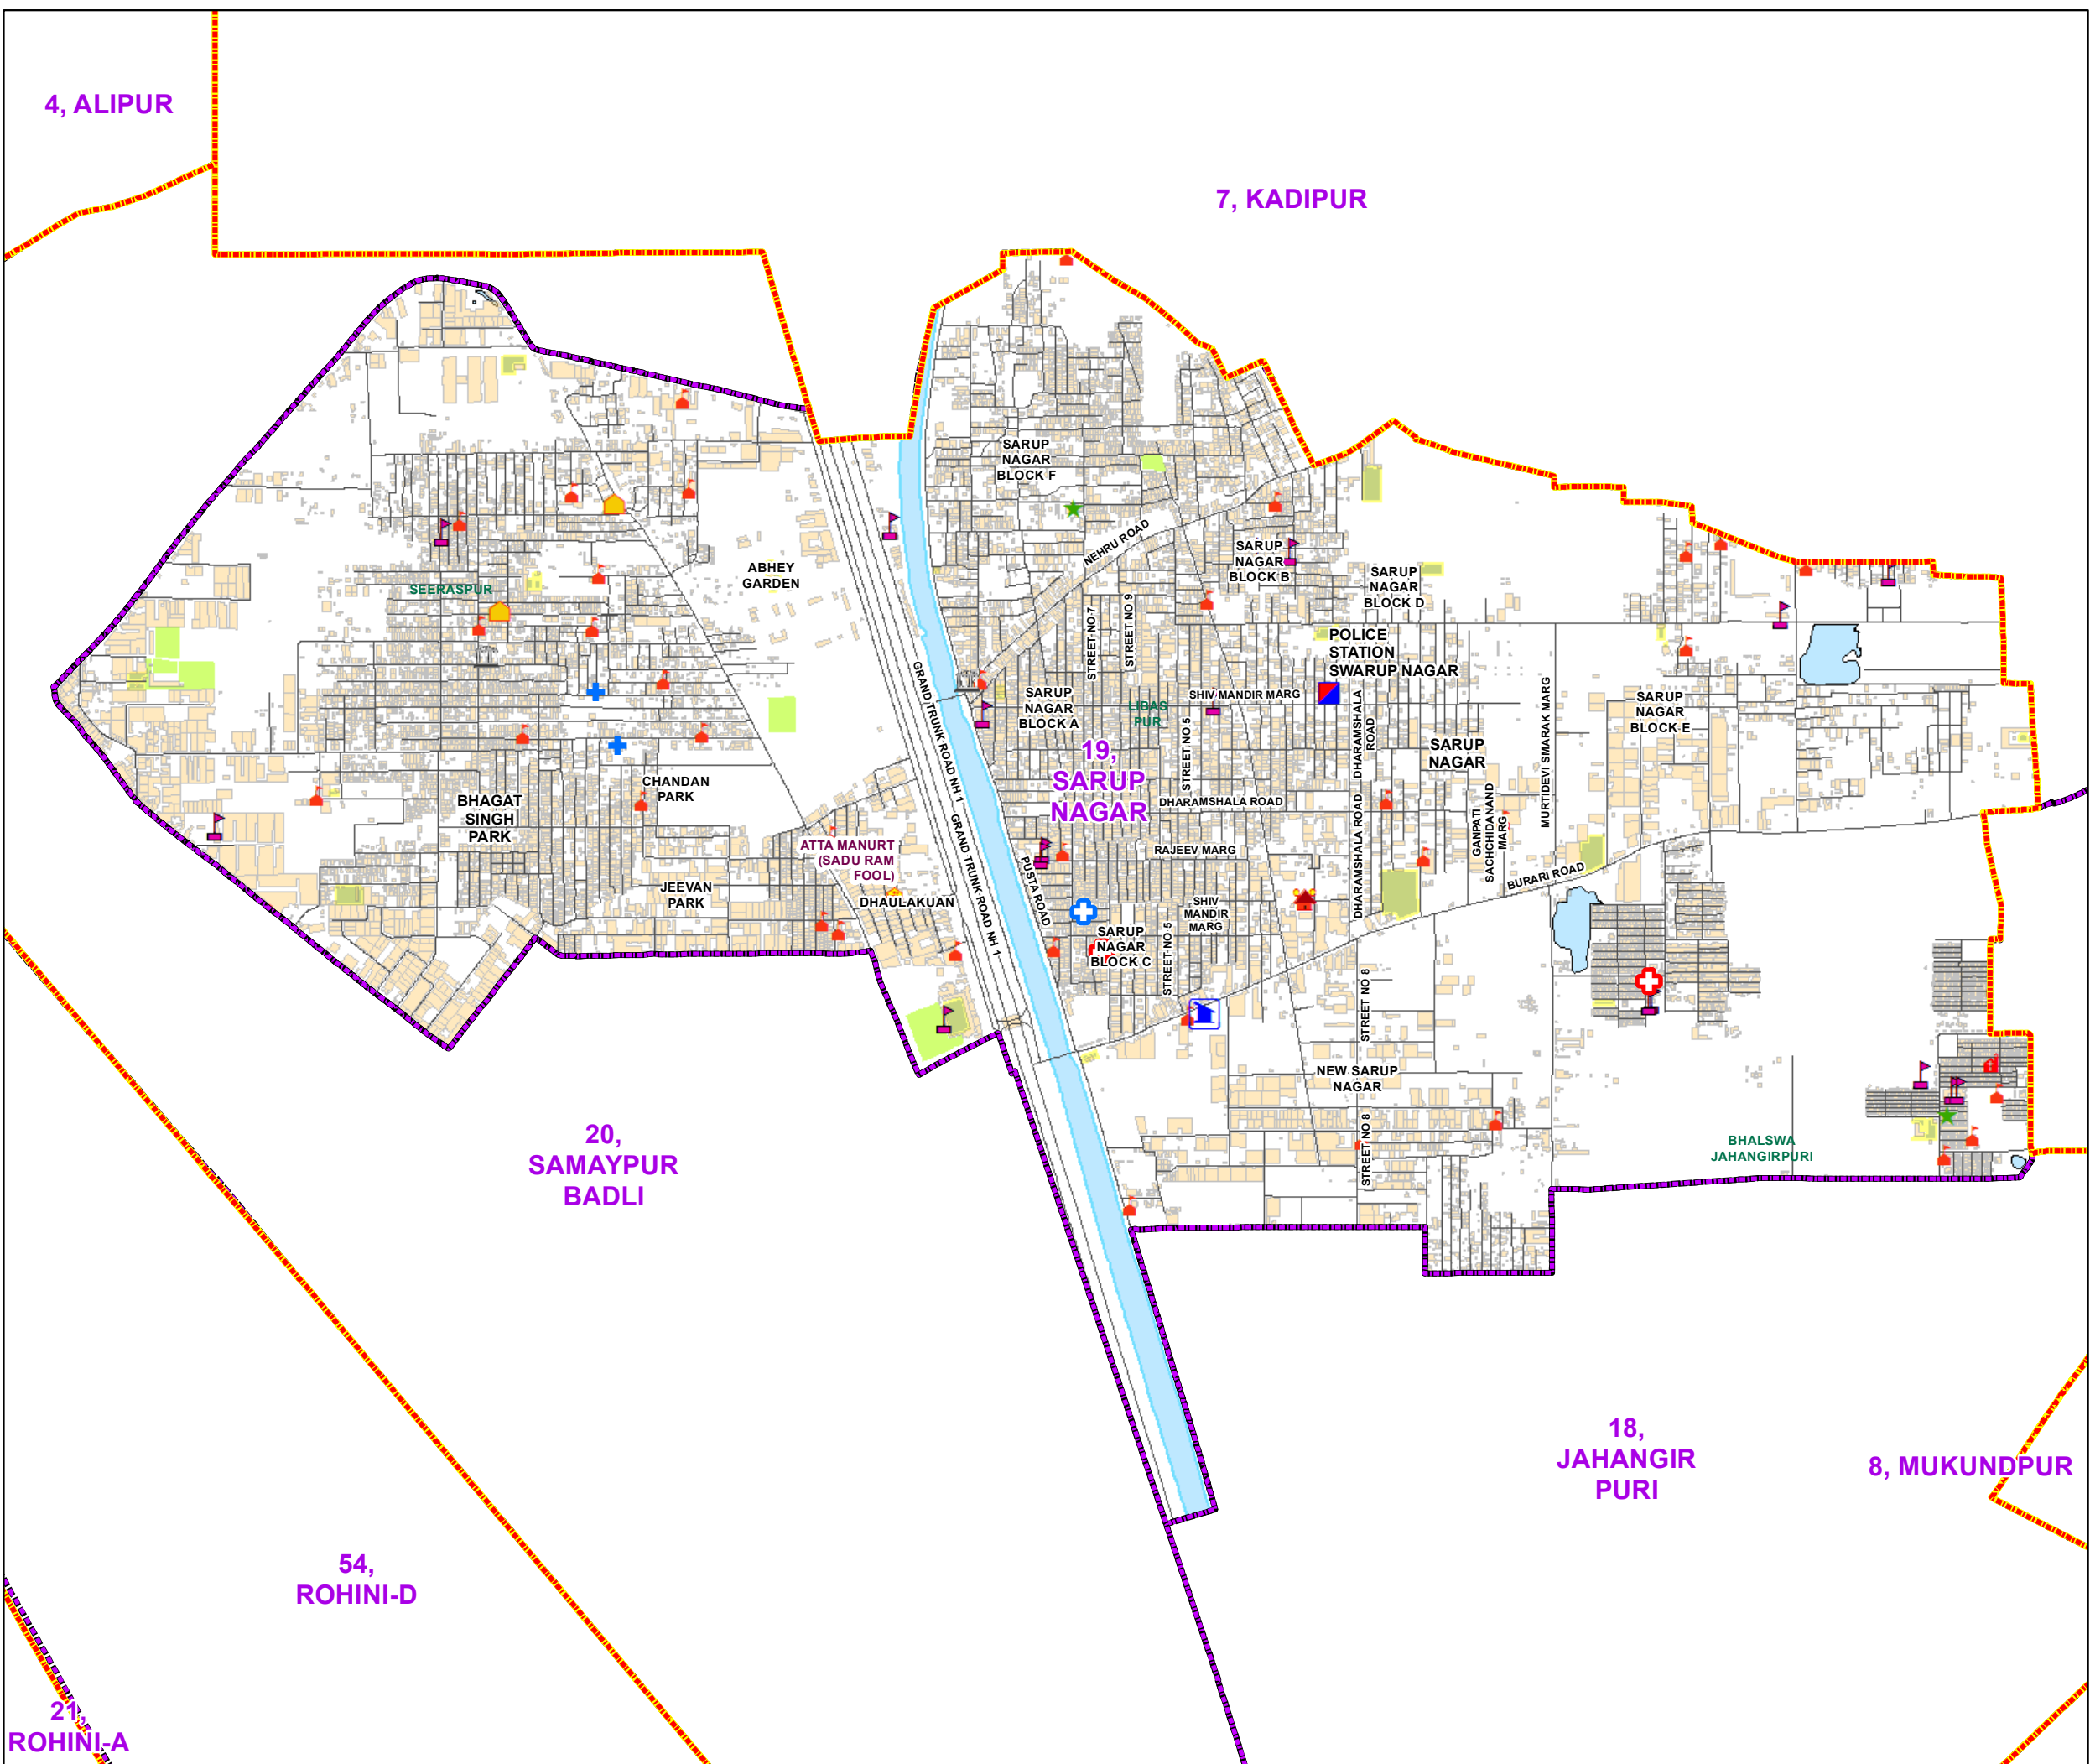

# WARD NO.- 19, SARUP NAGAR

प्रतिबंधित  
केवल विभागीय प्रयोग हेतु  
निर्यात के लिए नहीं

**RESTRICTED  
FOR DEPARTMENTAL USE ONLY  
NOT FOR EXPORT**

### LEGEND

	Health Centre		Gurudwara
	Nursing Home		Bank
	Primary Health Centre		Metro Line
	Dispensary		Railway Line
	Govt Hospital		Road
	Petrol Pump		Village Boundary
	Church		Ward Boundary
	Community Center		Assembly Boundary
	Metro Station		Sub-Division Boundary
	ATM		District Boundary
	Mosque		Buildings
	College		Canal Bank
	Barat Ghar		Play Ground
	Police Station		Pond
	Cinema Hall		River Bank
	University		Garden Parks
	Fire Station		Stadium
	Temple		
	School		

**Total Population - 78653**  
**SC Population - 10629**

1:12,380

For further details about this map, please contact

Geospatial Delhi Limited  
(A Government of NCT of Delhi Company)  
3rd Level, C- Wing, Vikas Bhawan-II,  
Civil Lines, New Delhi - 110054  
Website : [www.gsdLorg.in](http://www.gsdLorg.in)