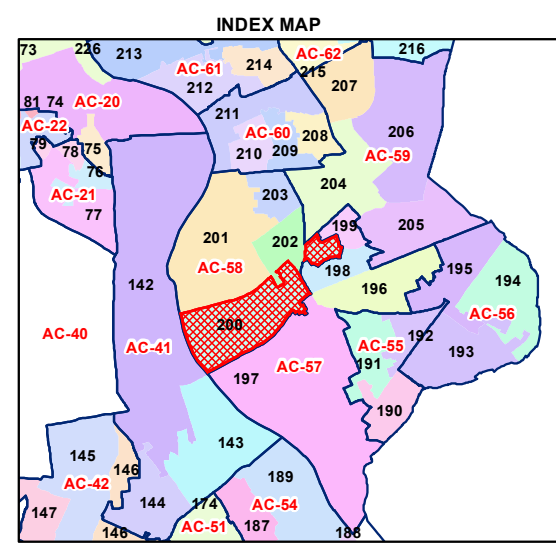

WARD NO.- 200, PANDAV NAGAR

LEGEND

	Health Centre		Gurdwara
	Nursing Home		Bank
	Primary Health Centre		Metro Line
	Dispensary		Railway Line
	Govt Hospital		Road
	Petrol Pump		Village Boundary
	Church		Ward Boundary
	Community Center		Assembly Boundary
	Metro Station		Sub-Division Boundary
	ATM		District Boundary
	Mosque		Buildings
	College		Canal Bank
	Barat Ghar		Play Ground
	Police Station		Pond
	Cinema Hall		Storm Water Drain
	University		River Bank
	Fire Station		Garden Parks
	Temple		Stadium
	School		

Total Population - 71022
 SC Population - 6682

1:12,500

For further details about this map, please contact

Geospatial Delhi Limited
 (A Government of NCT of Delhi Company)
 3rd Level, C- Wing, Vikas Bhawan-II,
 Civil Lines, New Delhi - 110054
 Website : www.gsdLorg.in