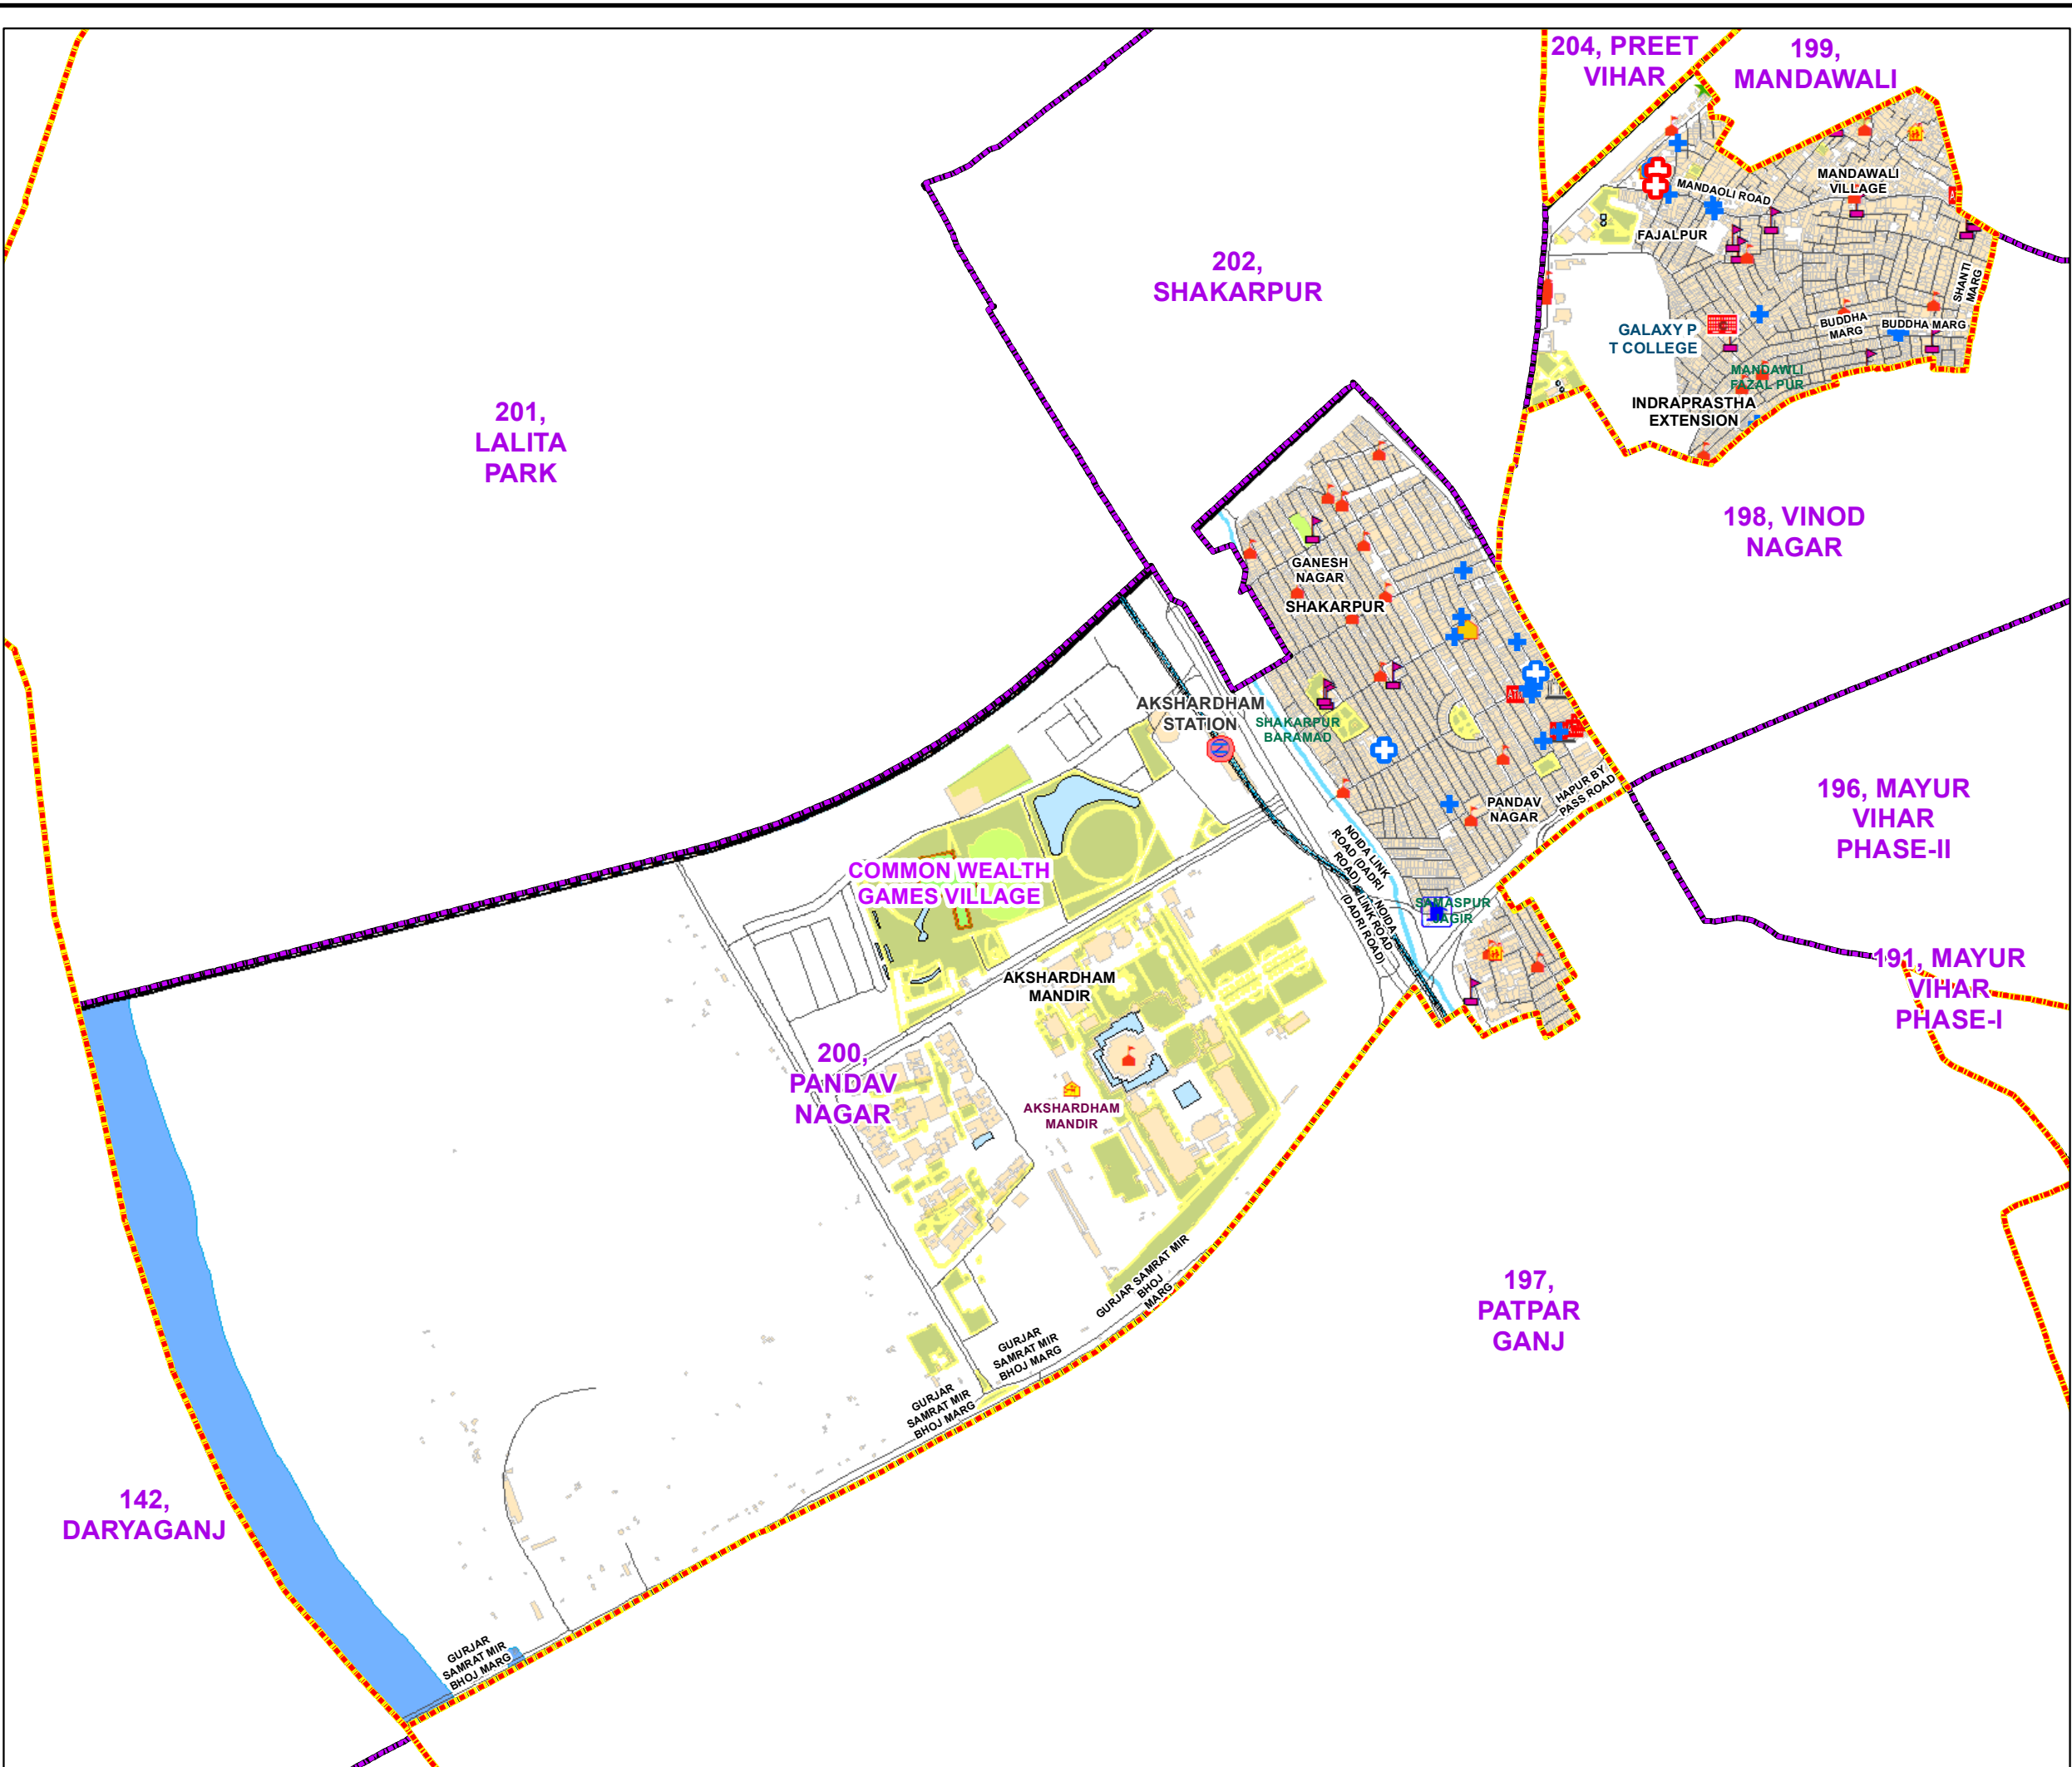

WARD NO.- 200, PANDAV NAGAR

LEGEND

	Health Centre		Gurdwara
	Nursing Home		Bank
	Primary Health Centre		Metro Line
	Dispensary		Railway Line
	Govt Hospital		Road
	Petrol Pump		Village Boundary
	Church		Ward Boundary
	Community Center		Assembly Boundary
	Metro Station		Sub-Division Boundary
	ATM		District Boundary
	Mosque		Buildings
	College		Canal Bank
	Barat Ghar		Play Ground
	Police Station		Pond
	Cinema Hall		Storm Water Drain
	University		River Bank
	Fire Station		Garden Parks
	Temple		Stadium
	School		

Total Population - 71022
 SC Population - 6682

1:12,500

For further details about this map, please contact

Geospatial Delhi Limited
 (A Government of NCT of Delhi Company)
 3rd Level, C- Wing, Vikas Bhawan-II,
 Civil Lines, New Delhi - 110054
 Website : www.gsdLorg.in