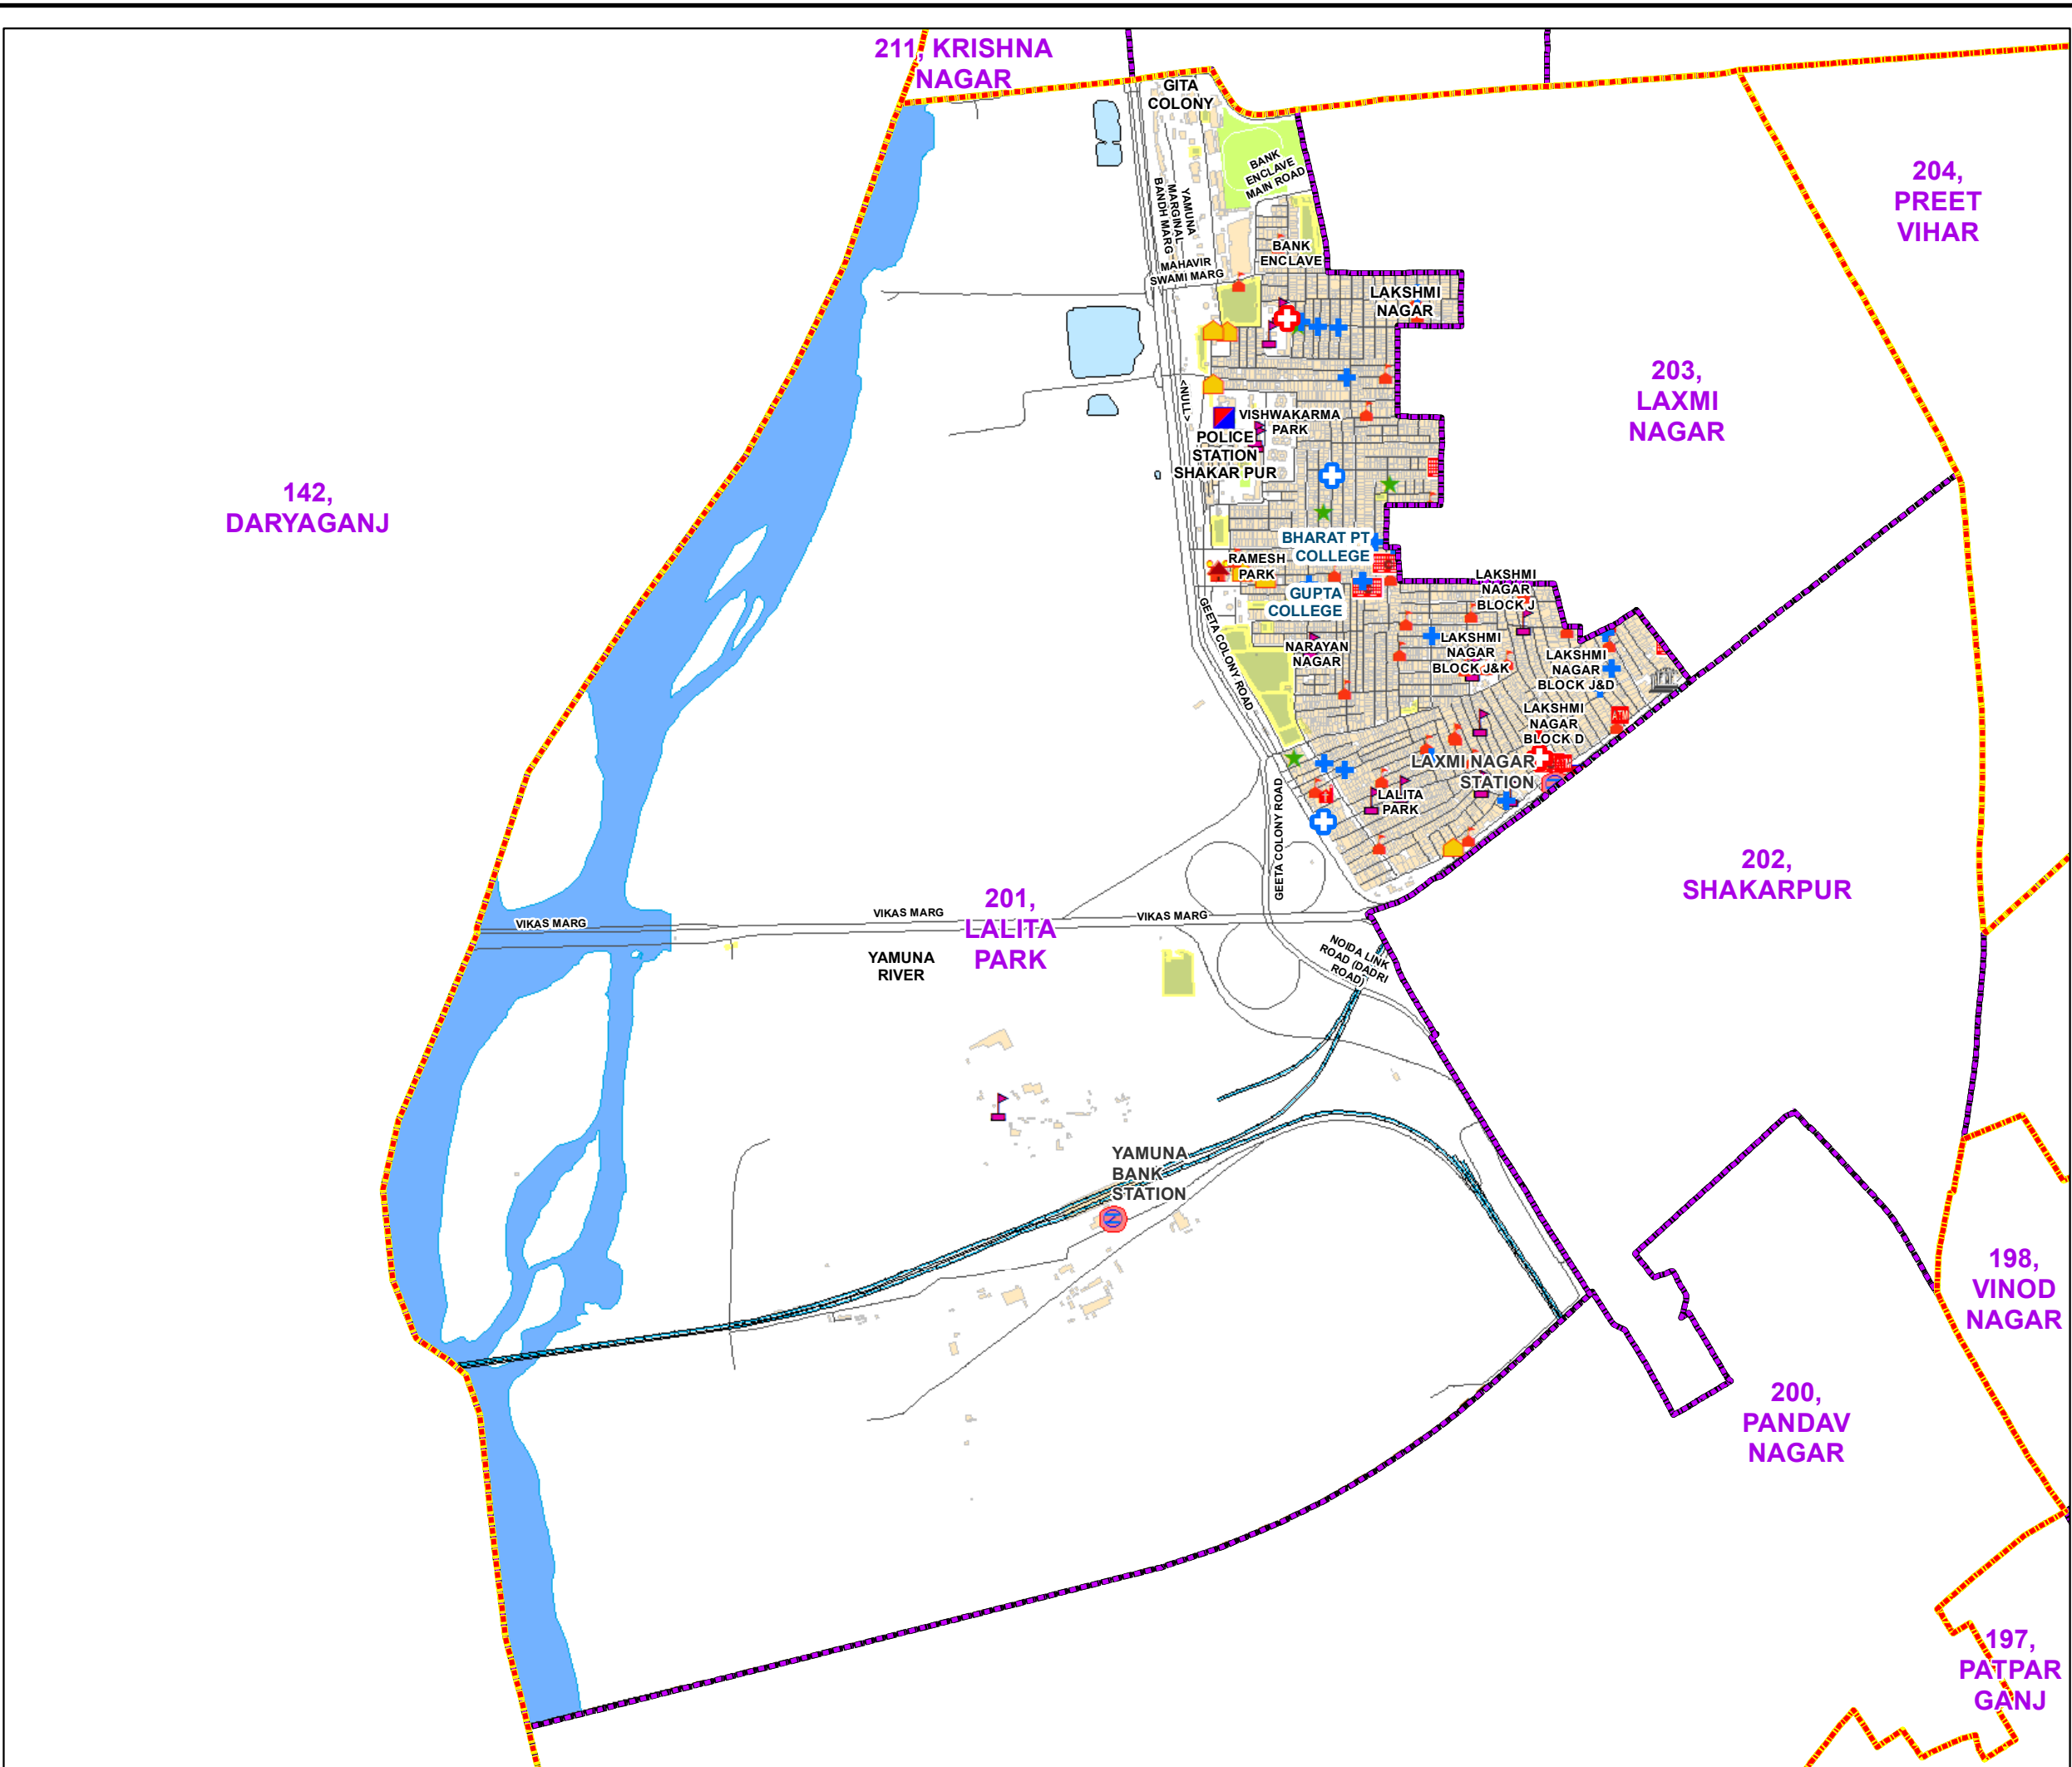

WARD NO.- 201, LALITA PARK

प्रतिबन्धित
केवल विभागीय प्रयोग हेतु
निर्यात के लिए नहीं

**RESTRICTED
FOR DEPARTMENTAL USE ONLY
NOT FOR EXPORT**