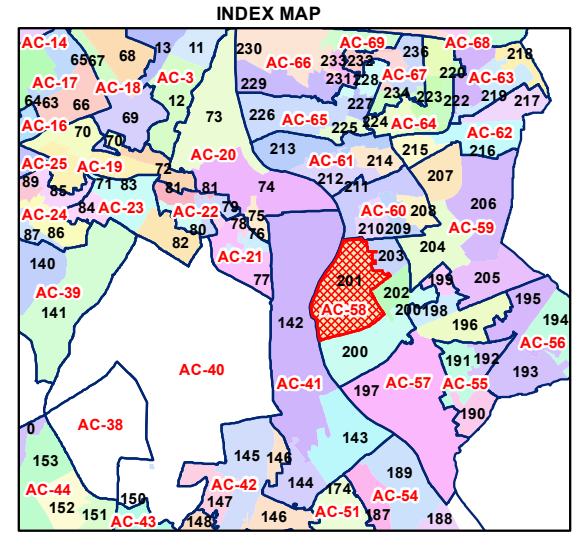

LEGEND

	Health Centre		Gurdwara
	Nursing Home		Bank
	Primary Health Centre		Metro Line
	Dispensary		Railway Line
	Govt Hospital		Road
	Petrol Pump		Village Boundary
	Church		Ward Boundary
	Community Center		Assembly Boundary
	Metro Station		Sub-Division Boundary
	ATM		District Boundary
	Mosque		Buildings
	College		Canal Bank
	Barat Ghar		Play Ground
	Police Station		Pond
	Cinema Hall		Storm Water Drain
	University		River Bank
	Fire Station		Garden Parks
	Temple		Stadium
	School		

Total Population - 55805
SC Population - 3044

1:12,610

For further details about this map, please contact

Geospatial Delhi Limited
(A Government of NCT of Delhi Company)
3rd Level, C- Wing, Vikas Bhawan-II,
Civil Lines, New Delhi - 110054
Website : www.gsdLorg.in