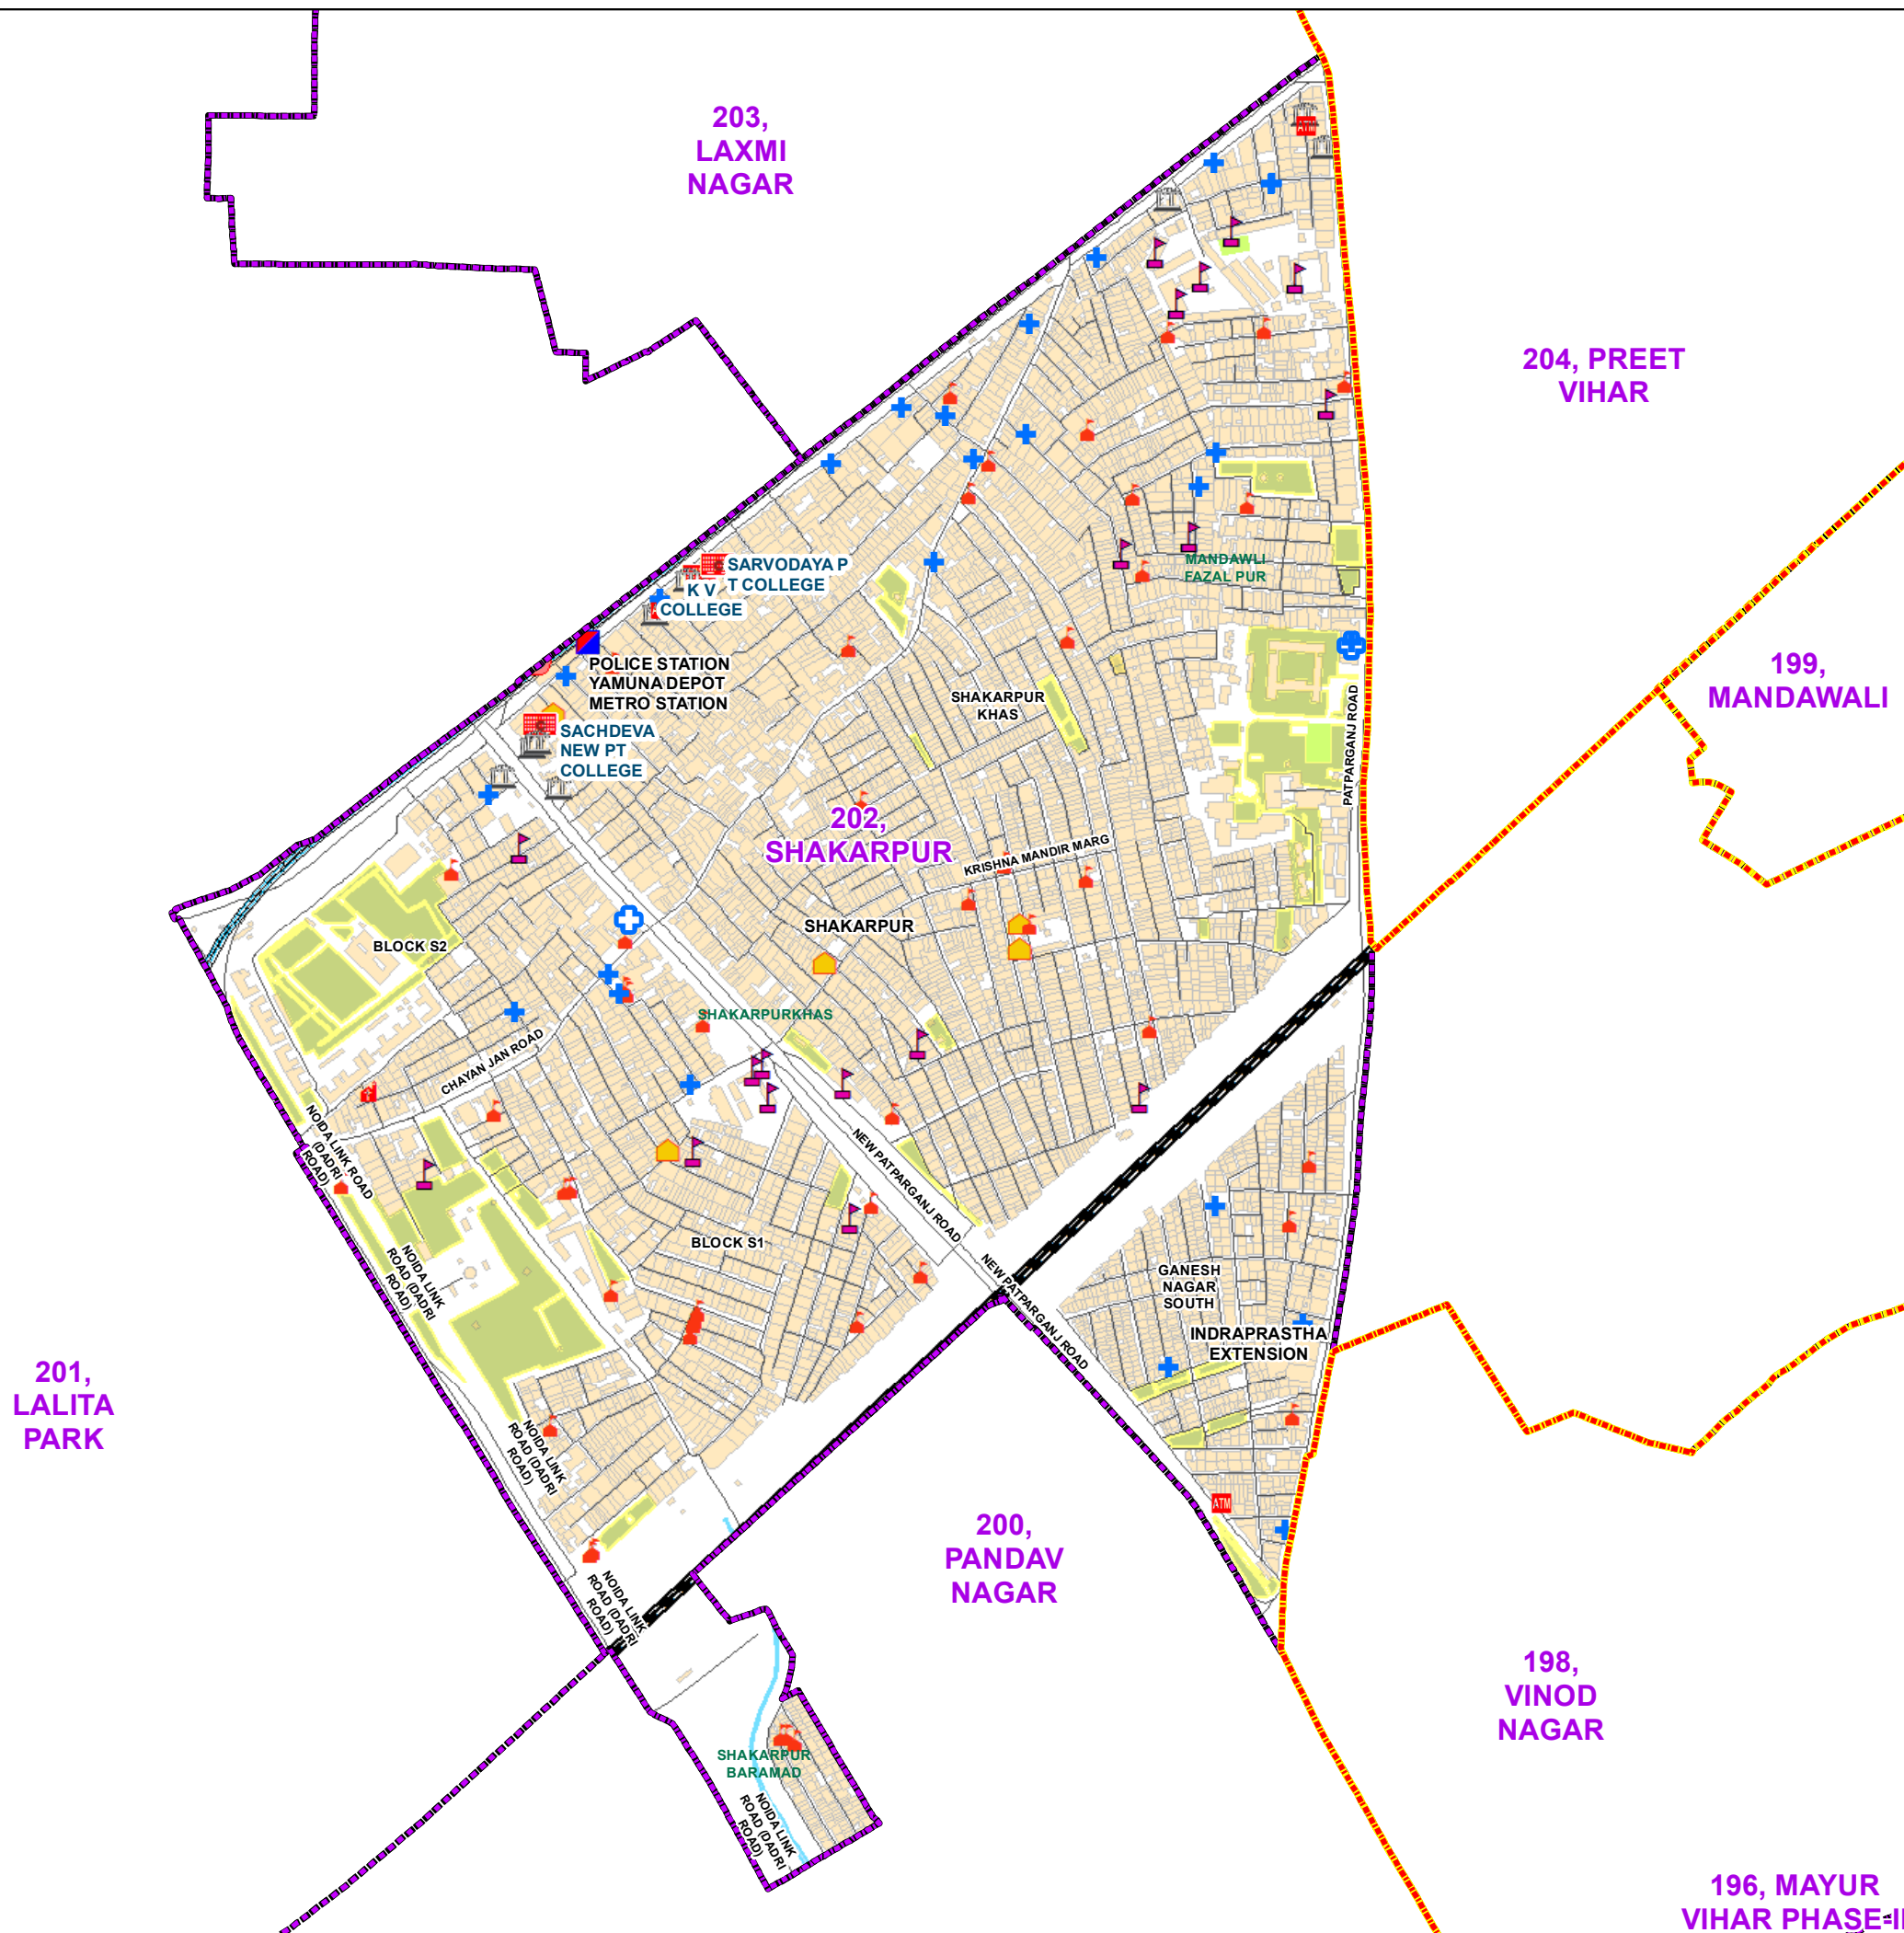

WARD NO.- 202, SHAKARPUR

प्रतिबन्धित
केवल विभागीय प्रयोग हेतु
निर्यात के लिए नहीं

**RESTRICTED
FOR DEPARTMENTAL USE ONLY
NOT FOR EXPORT**

LEGEND

	Health Centre		Gurudwara
	Nursing Home		Bank
	Primary Health Centre		Metro Line
	Dispensary		Railway Line
	Govt Hospital		Road
	Petrol Pump		Village Boundary
	Church		Ward Boundary
	Community Center		Assembly Boundary
	Metro Station		Sub-Division Boundary
	ATM		District Boundary
	Mosque		Buildings
	College		Canal Bank
	Barat Ghar		Play Ground
	Police Station		Pond
	Cinema Hall		River Bank
	University		Garden Parks
	Fire Station		Stadium
	Temple		
	School		

Total Population - 66256
SC Population - 6640

1:7,160

For further details about this map, please contact

Geospatial Delhi Limited
(A Government of NCT of Delhi Company)
3rd Level, C- Wing, Vikas Bhawan-II,
Civil Lines, New Delhi - 110054
Website : www.gsdLorg.in