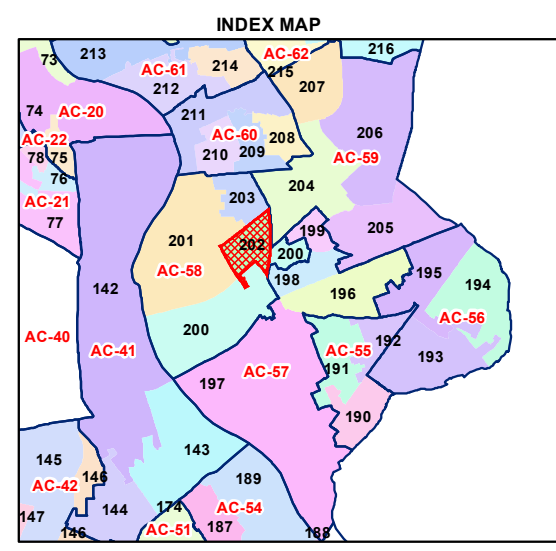

WARD NO.- 202, SHAKARPUR

प्रतिबन्धित
केवल विभागीय प्रयोग हेतु
निर्यात के लिए नहीं

**RESTRICTED
FOR DEPARTMENTAL USE ONLY
NOT FOR EXPORT**

LEGEND

	Health Centre		Gurudwara
	Nursing Home		Bank
	Primary Health Centre		Metro Line
	Dispensary		Railway Line
	Govt Hospital		Road
	Petrol Pump		Village Boundary
	Church		Ward Boundary
	Community Center		Assembly Boundary
	Metro Station		Sub-Division Boundary
	ATM		District Boundary
	Mosque		Buildings
	College		Canal Bank
	Barat Ghar		Play Ground
	Police Station		Pond
	Cinema Hall		River Bank
	University		Garden Parks
	Fire Station		Stadium
	Temple		
	School		

Total Population - 66256
SC Population - 6640

1:7,160

For further details about this map, please contact

Geospatial Delhi Limited
(A Government of NCT of Delhi Company)
3rd Level, C- Wing, Vikas Bhawan-II,
Civil Lines, New Delhi - 110054
Website : www.gsdLorg.in