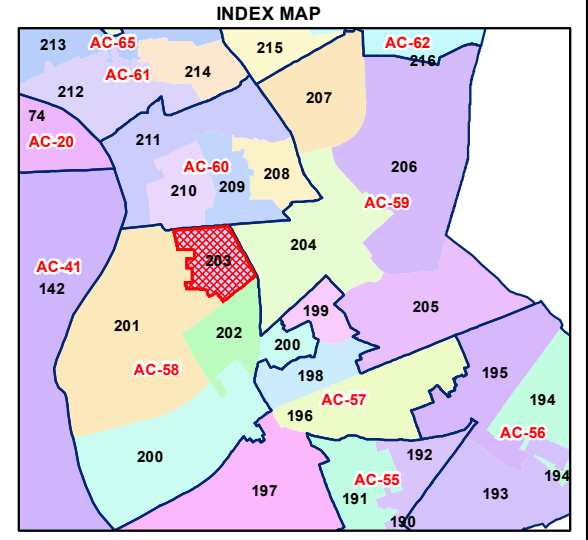

# WARD NO.- 203, LAXMI NAGAR

प्रतिबंधित  
केवल विभागीय प्रयोग हेतु  
निर्यात के लिए नहीं

**RESTRICTED  
FOR DEPARTMENTAL USE ONLY  
NOT FOR EXPORT**

**Total Population - 47859**  
**SC Population - 2258**

1:4,650

For further details about this map, please contact

Geospatial Delhi Limited  
(A Government of NCT of Delhi Company)  
3rd Level, C- Wing, Vikas Bhawan-II,  
Civil Lines, New Delhi - 110054  
Website : [www.gsdlog.in](http://www.gsdlog.in)