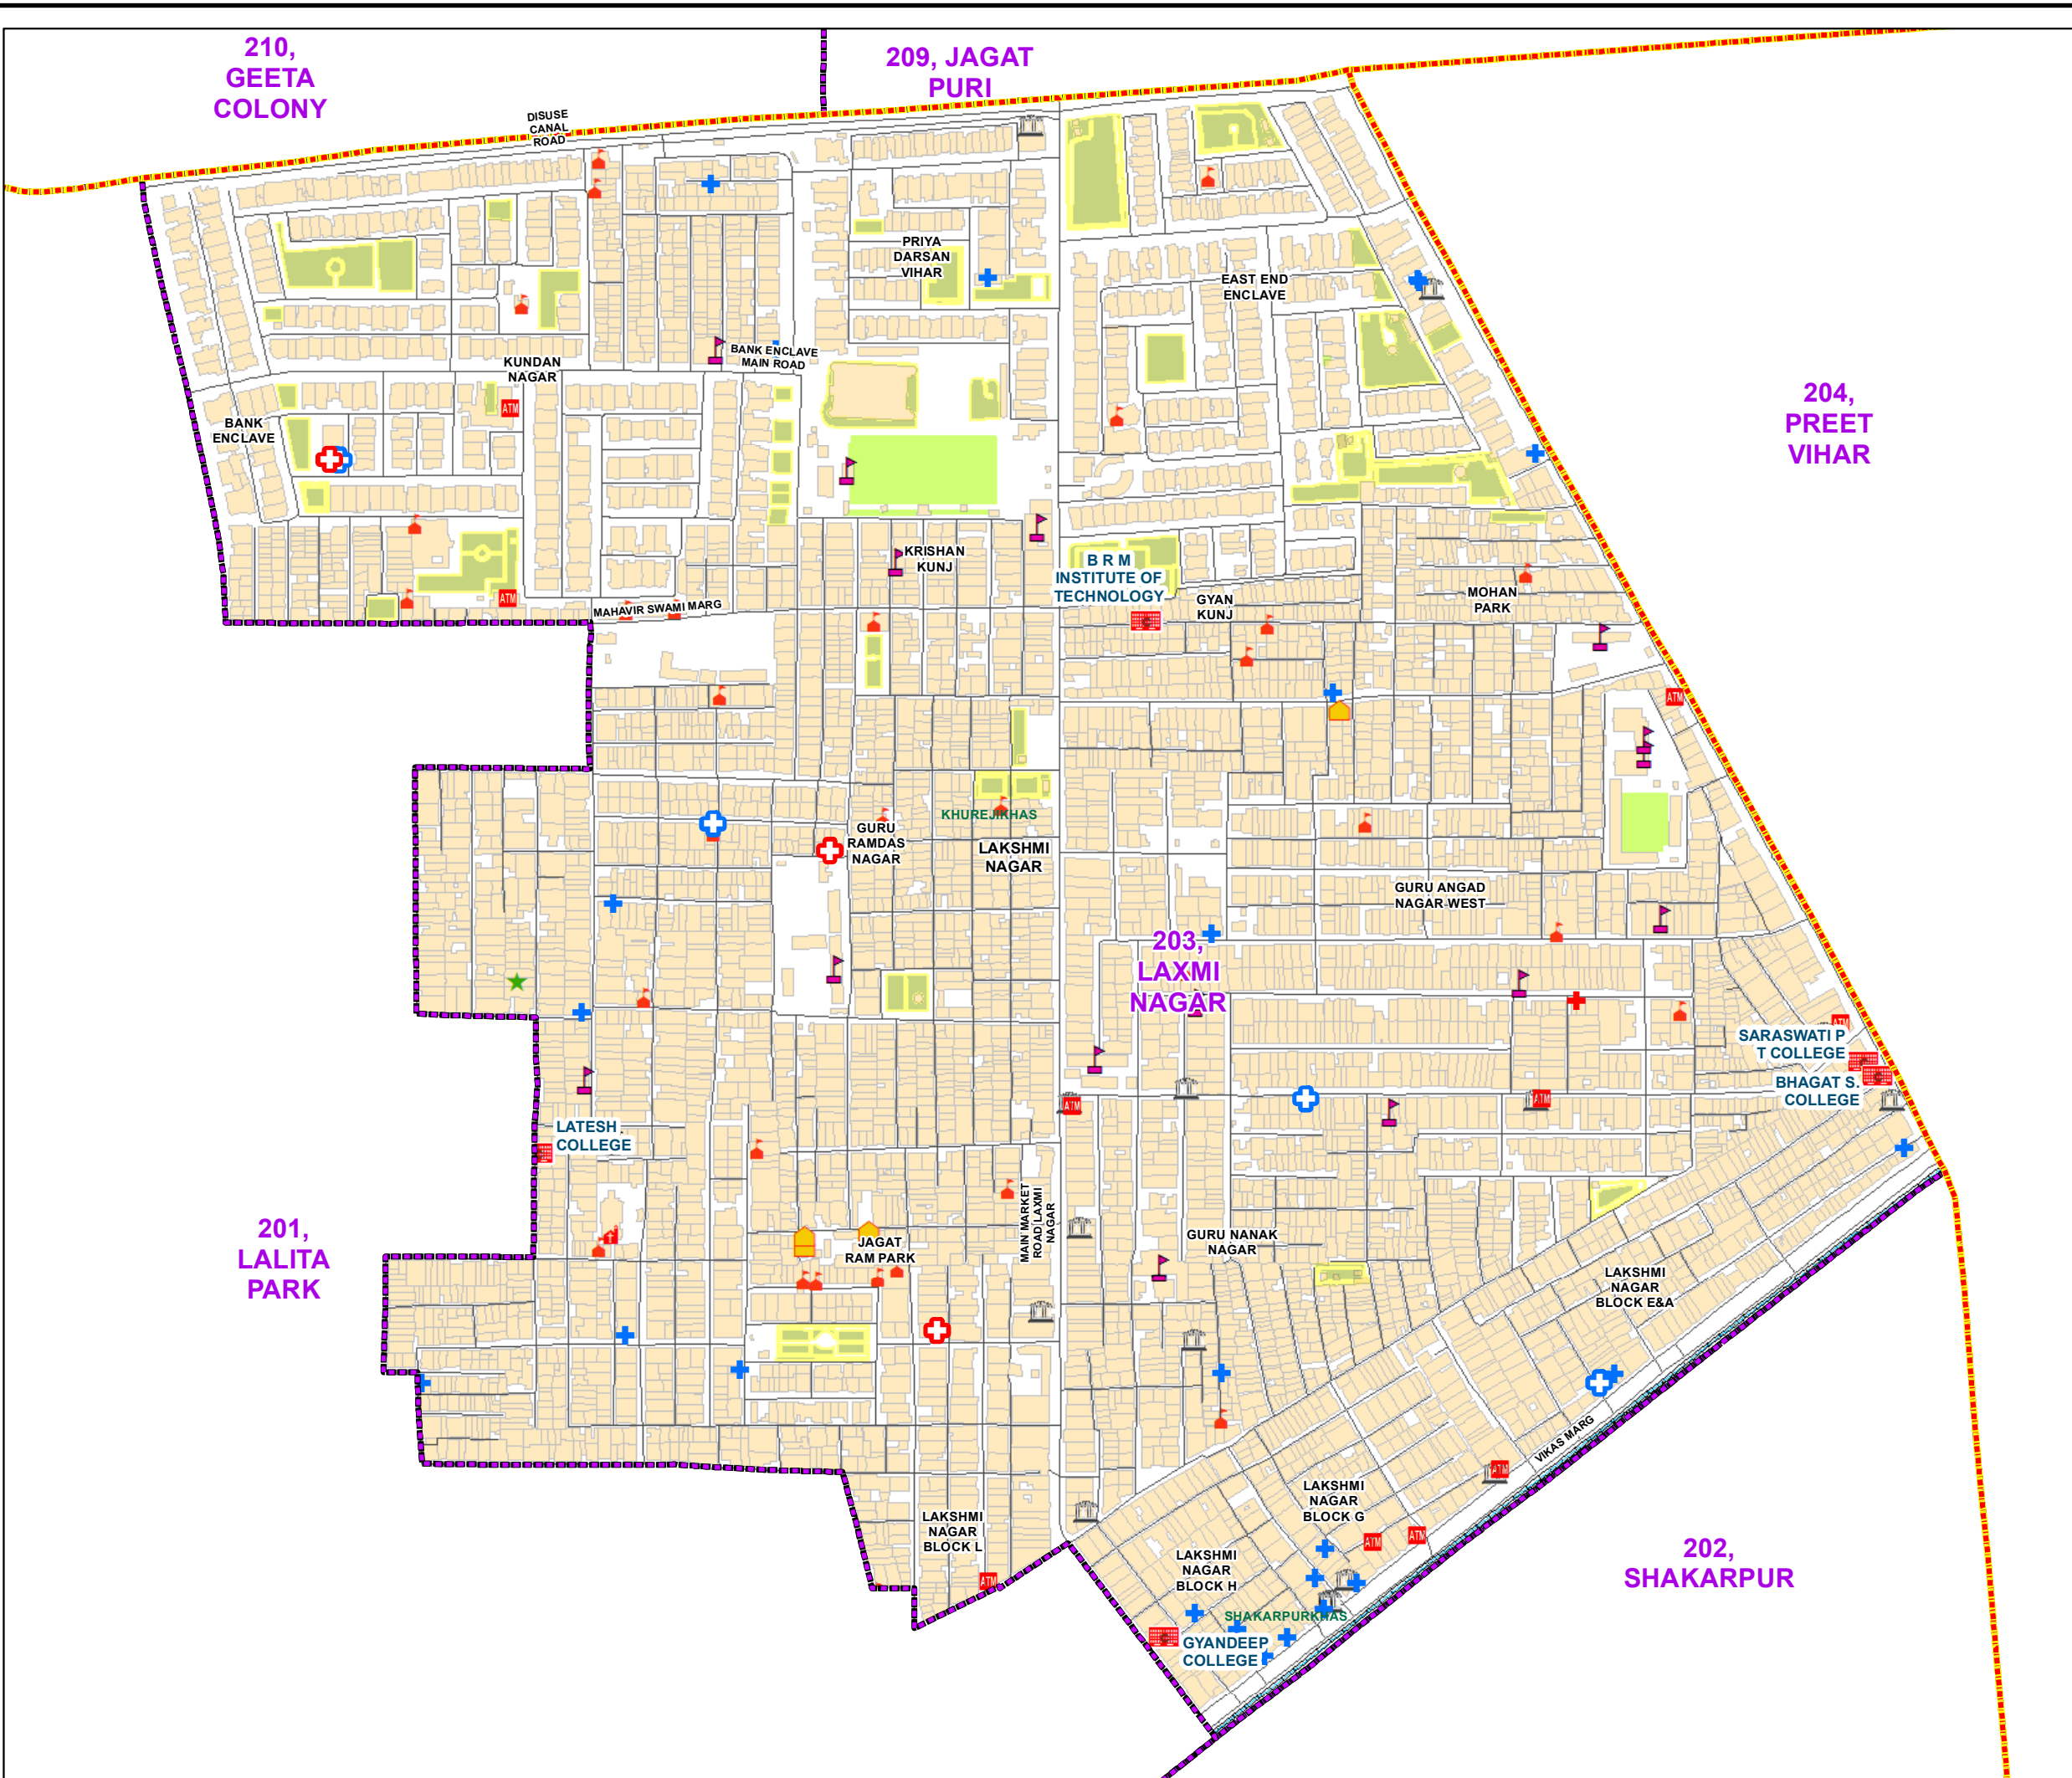

# WARD NO.- 203, LAXMI NAGAR

प्रतिबंधित  
केवल विभागीय प्रयोग हेतु  
निर्यात के लिए नहीं

**RESTRICTED  
FOR DEPARTMENTAL USE ONLY  
NOT FOR EXPORT**

### LEGEND

	Health Centre		Gurudwara
	Nursing Home		Bank
	Primary Health Centre		Metro Line
	Dispensary		Railway Line
	Govt Hospital		Road
	Petrol Pump		Village Boundary
	Church		Ward Boundary
	Community Center		Assembly Boundary
	Metro Station		Sub-Division Boundary
	ATM		District Boundary
	Mosque		Buildings
	Barat Ghar		Canal Bank
	Police Station		Play Ground
	Cinema Hall		Pond
	University		Storm Water Drain
	Fire Station		River Bank
	Temple		Garden Parks
	School		Stadium

**Total Population - 47859**  
**SC Population - 2258**

1:4,650

For further details about this map, please contact

Geospatial Delhi Limited  
(A Government of NCT of Delhi Company)  
3rd Level, C- Wing, Vikas Bhawan-II,  
Civil Lines, New Delhi - 110054  
Website : [www.gsdlog.in](http://www.gsdlog.in)