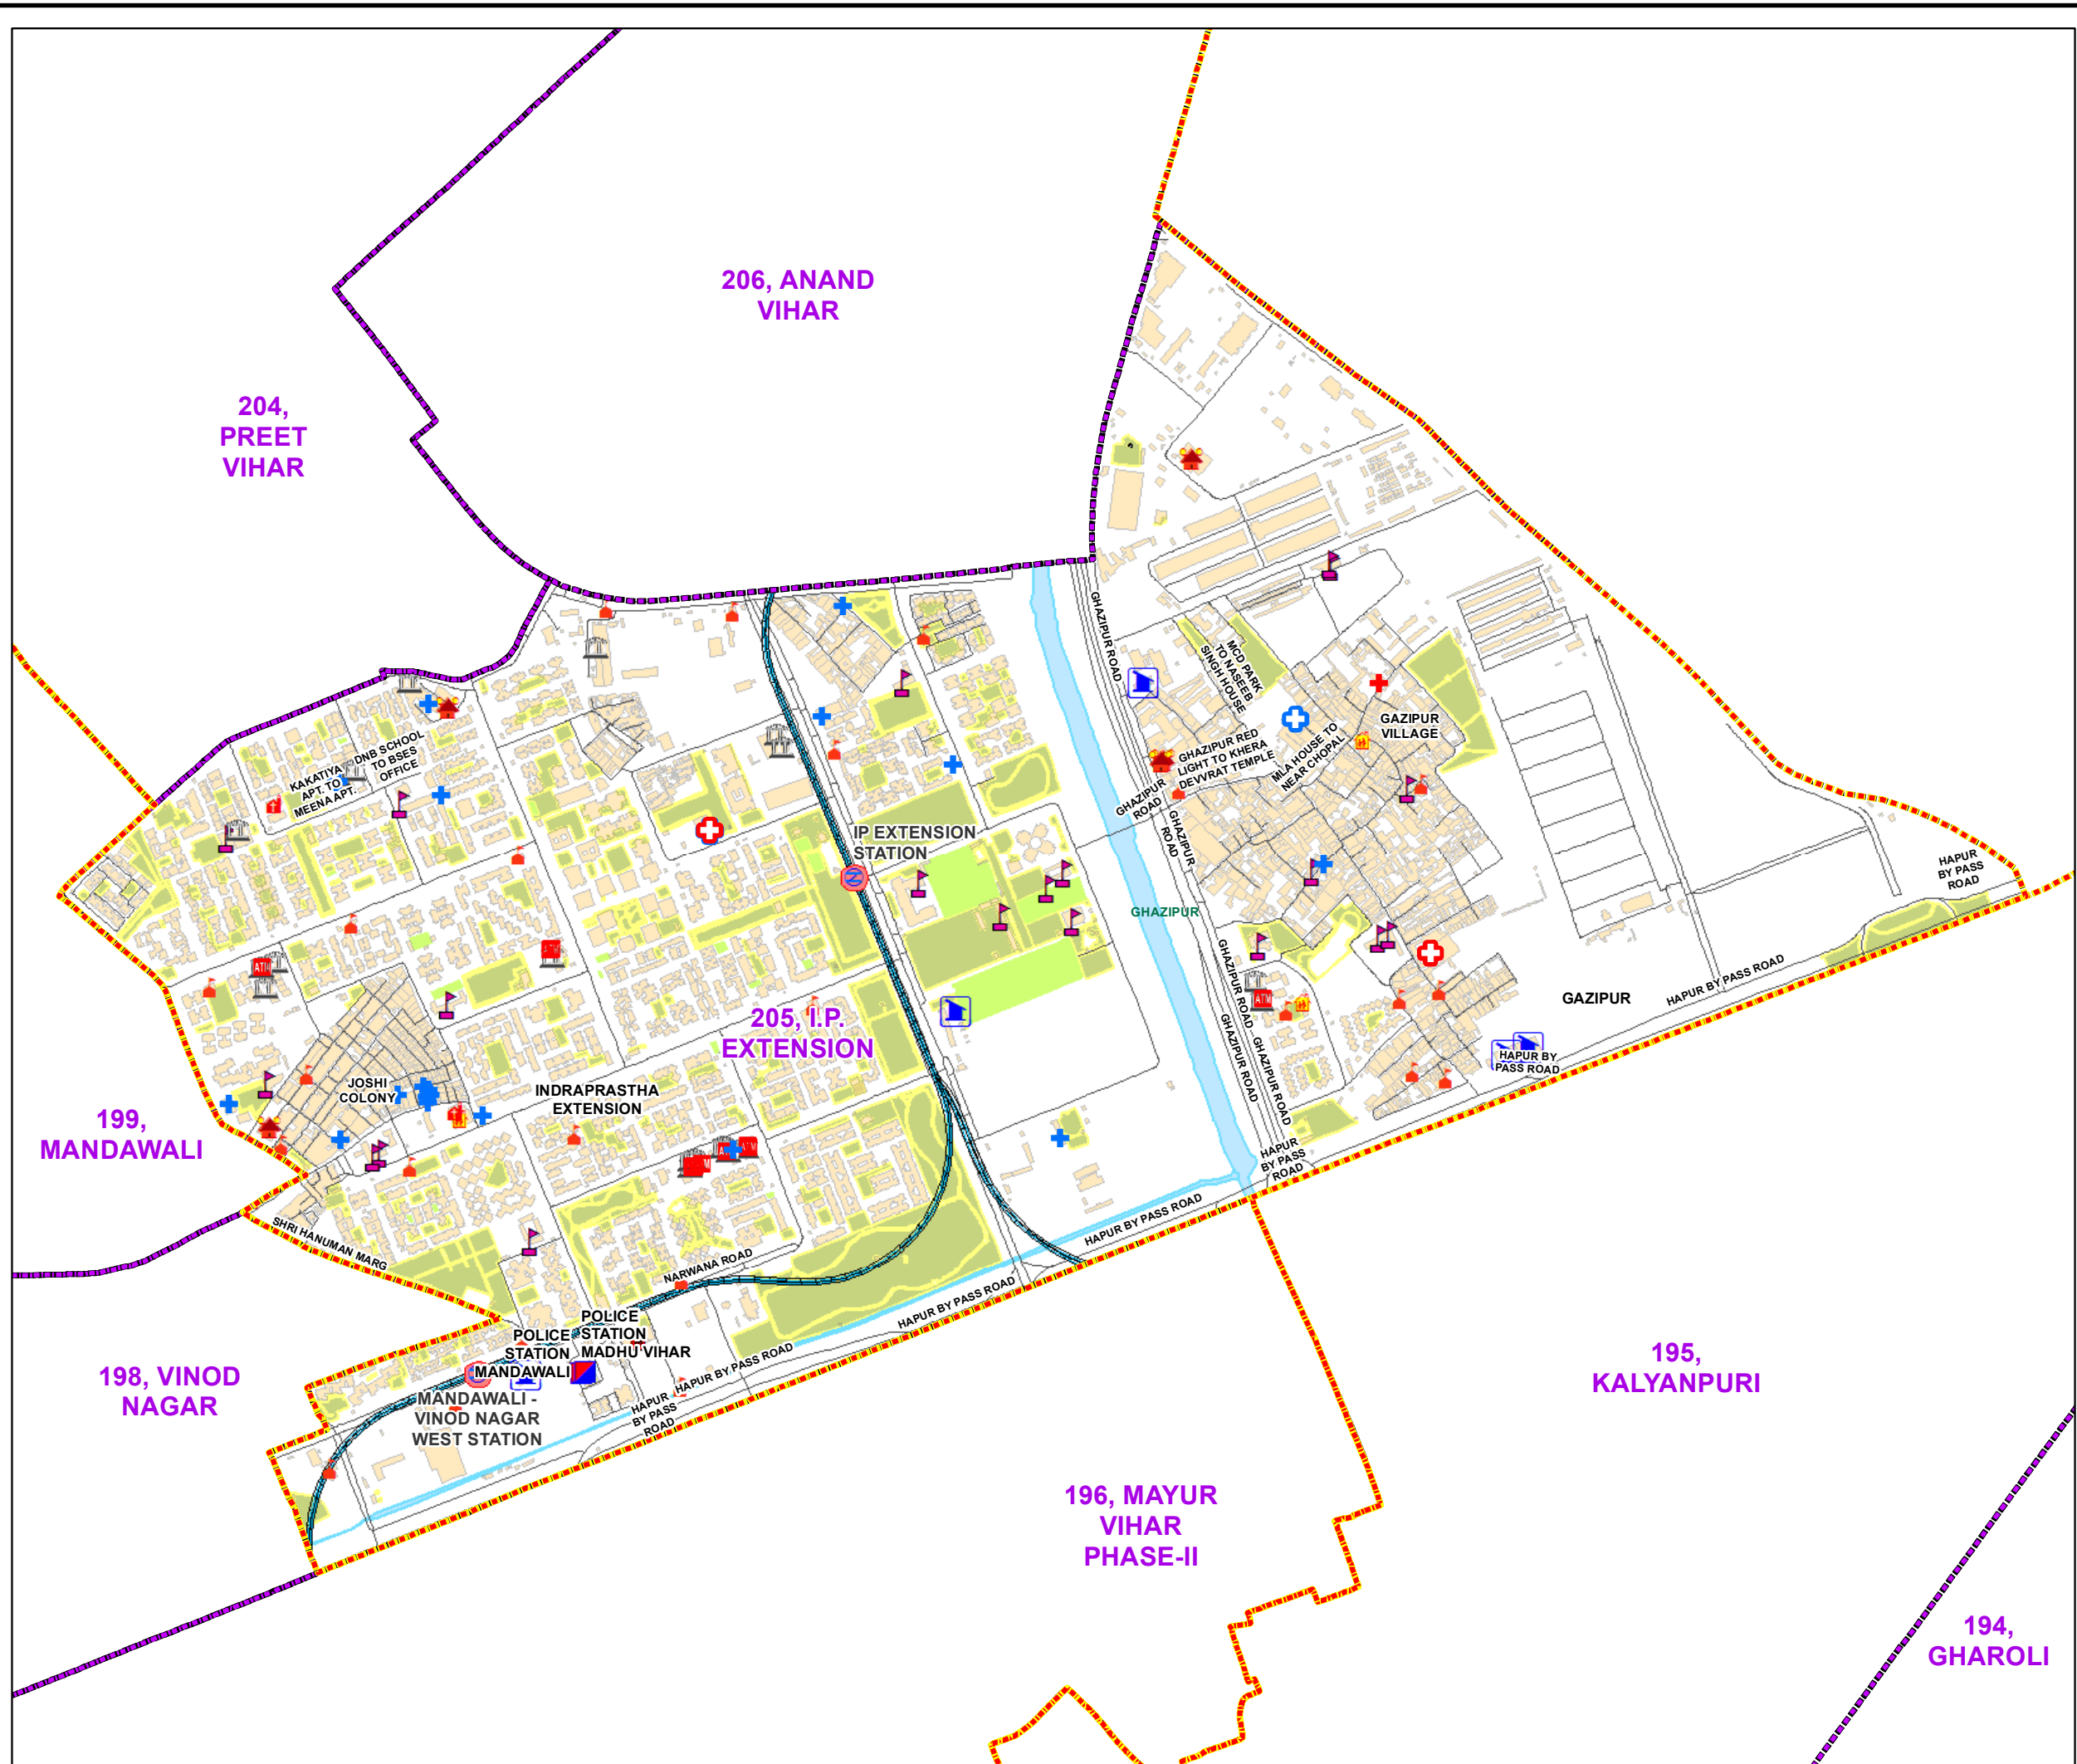

WARD NO.- 205, I.P. EXTENSION

Geospatial DELHI LIMITED
 DELHI GOVERNMENT
 RESTRICTED FOR DEPARTMENTAL USE ONLY
 NOT FOR EXPORT

LEGEND

+	🏠
+	🏦
+	🚇
+	🚂
+	🛣️
+	🏠
+	🚧
+	🚧
+	🚧
+	🚧
+	🏠
+	🌊
+	🌳
+	🌊
+	🌊
+	🌊
+	🌳
+	🏟️
+	

Total Population - 60343
 SC Population - 4041

1:9,950

For further details about this map, please contact

Geospatial Delhi Limited
 (A Government of NCT of Delhi Company)
 3rd Level, C- Wing, Vikas Bhawan-II,
 Civil Lines, New Delhi - 110054
 Website : www.gsdLorg.in

Disclaimer:
 Reproduction in whole or part by any means is prohibited without
 written permission of Geospatial Delhi Limited. Responsibility of
 data validation lies with the department concerned.