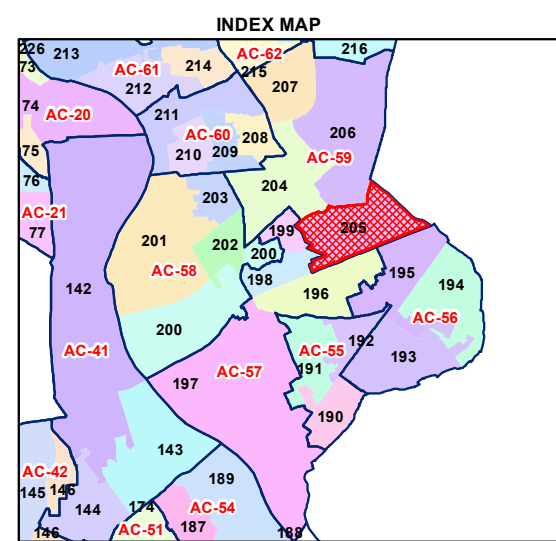

WARD NO.- 205, I.P. EXTENSION

Geospatial DELHI LIMITED
 DELHI GOVERNMENT
 RESTRICTED FOR DEPARTMENTAL USE ONLY
 NOT FOR EXPORT

LEGEND

+	🏠
+	🏦
+	🚇
+	🚂
+	🛣️
+	🏠
+	🚧
+	🚧
+	🚧
+	🚧
+	🏠
+	🌊
+	🌳
+	🌊
+	🌊
+	🌊
+	🌳
+	🏟️
+	

Total Population - 60343
 SC Population - 4041

1:9,950

For further details about this map, please contact

Geospatial Delhi Limited
 (A Government of NCT of Delhi Company)
 3rd Level, C- Wing, Vikas Bhawan-II,
 Civil Lines, New Delhi - 110054
 Website : www.gsdLorg.in