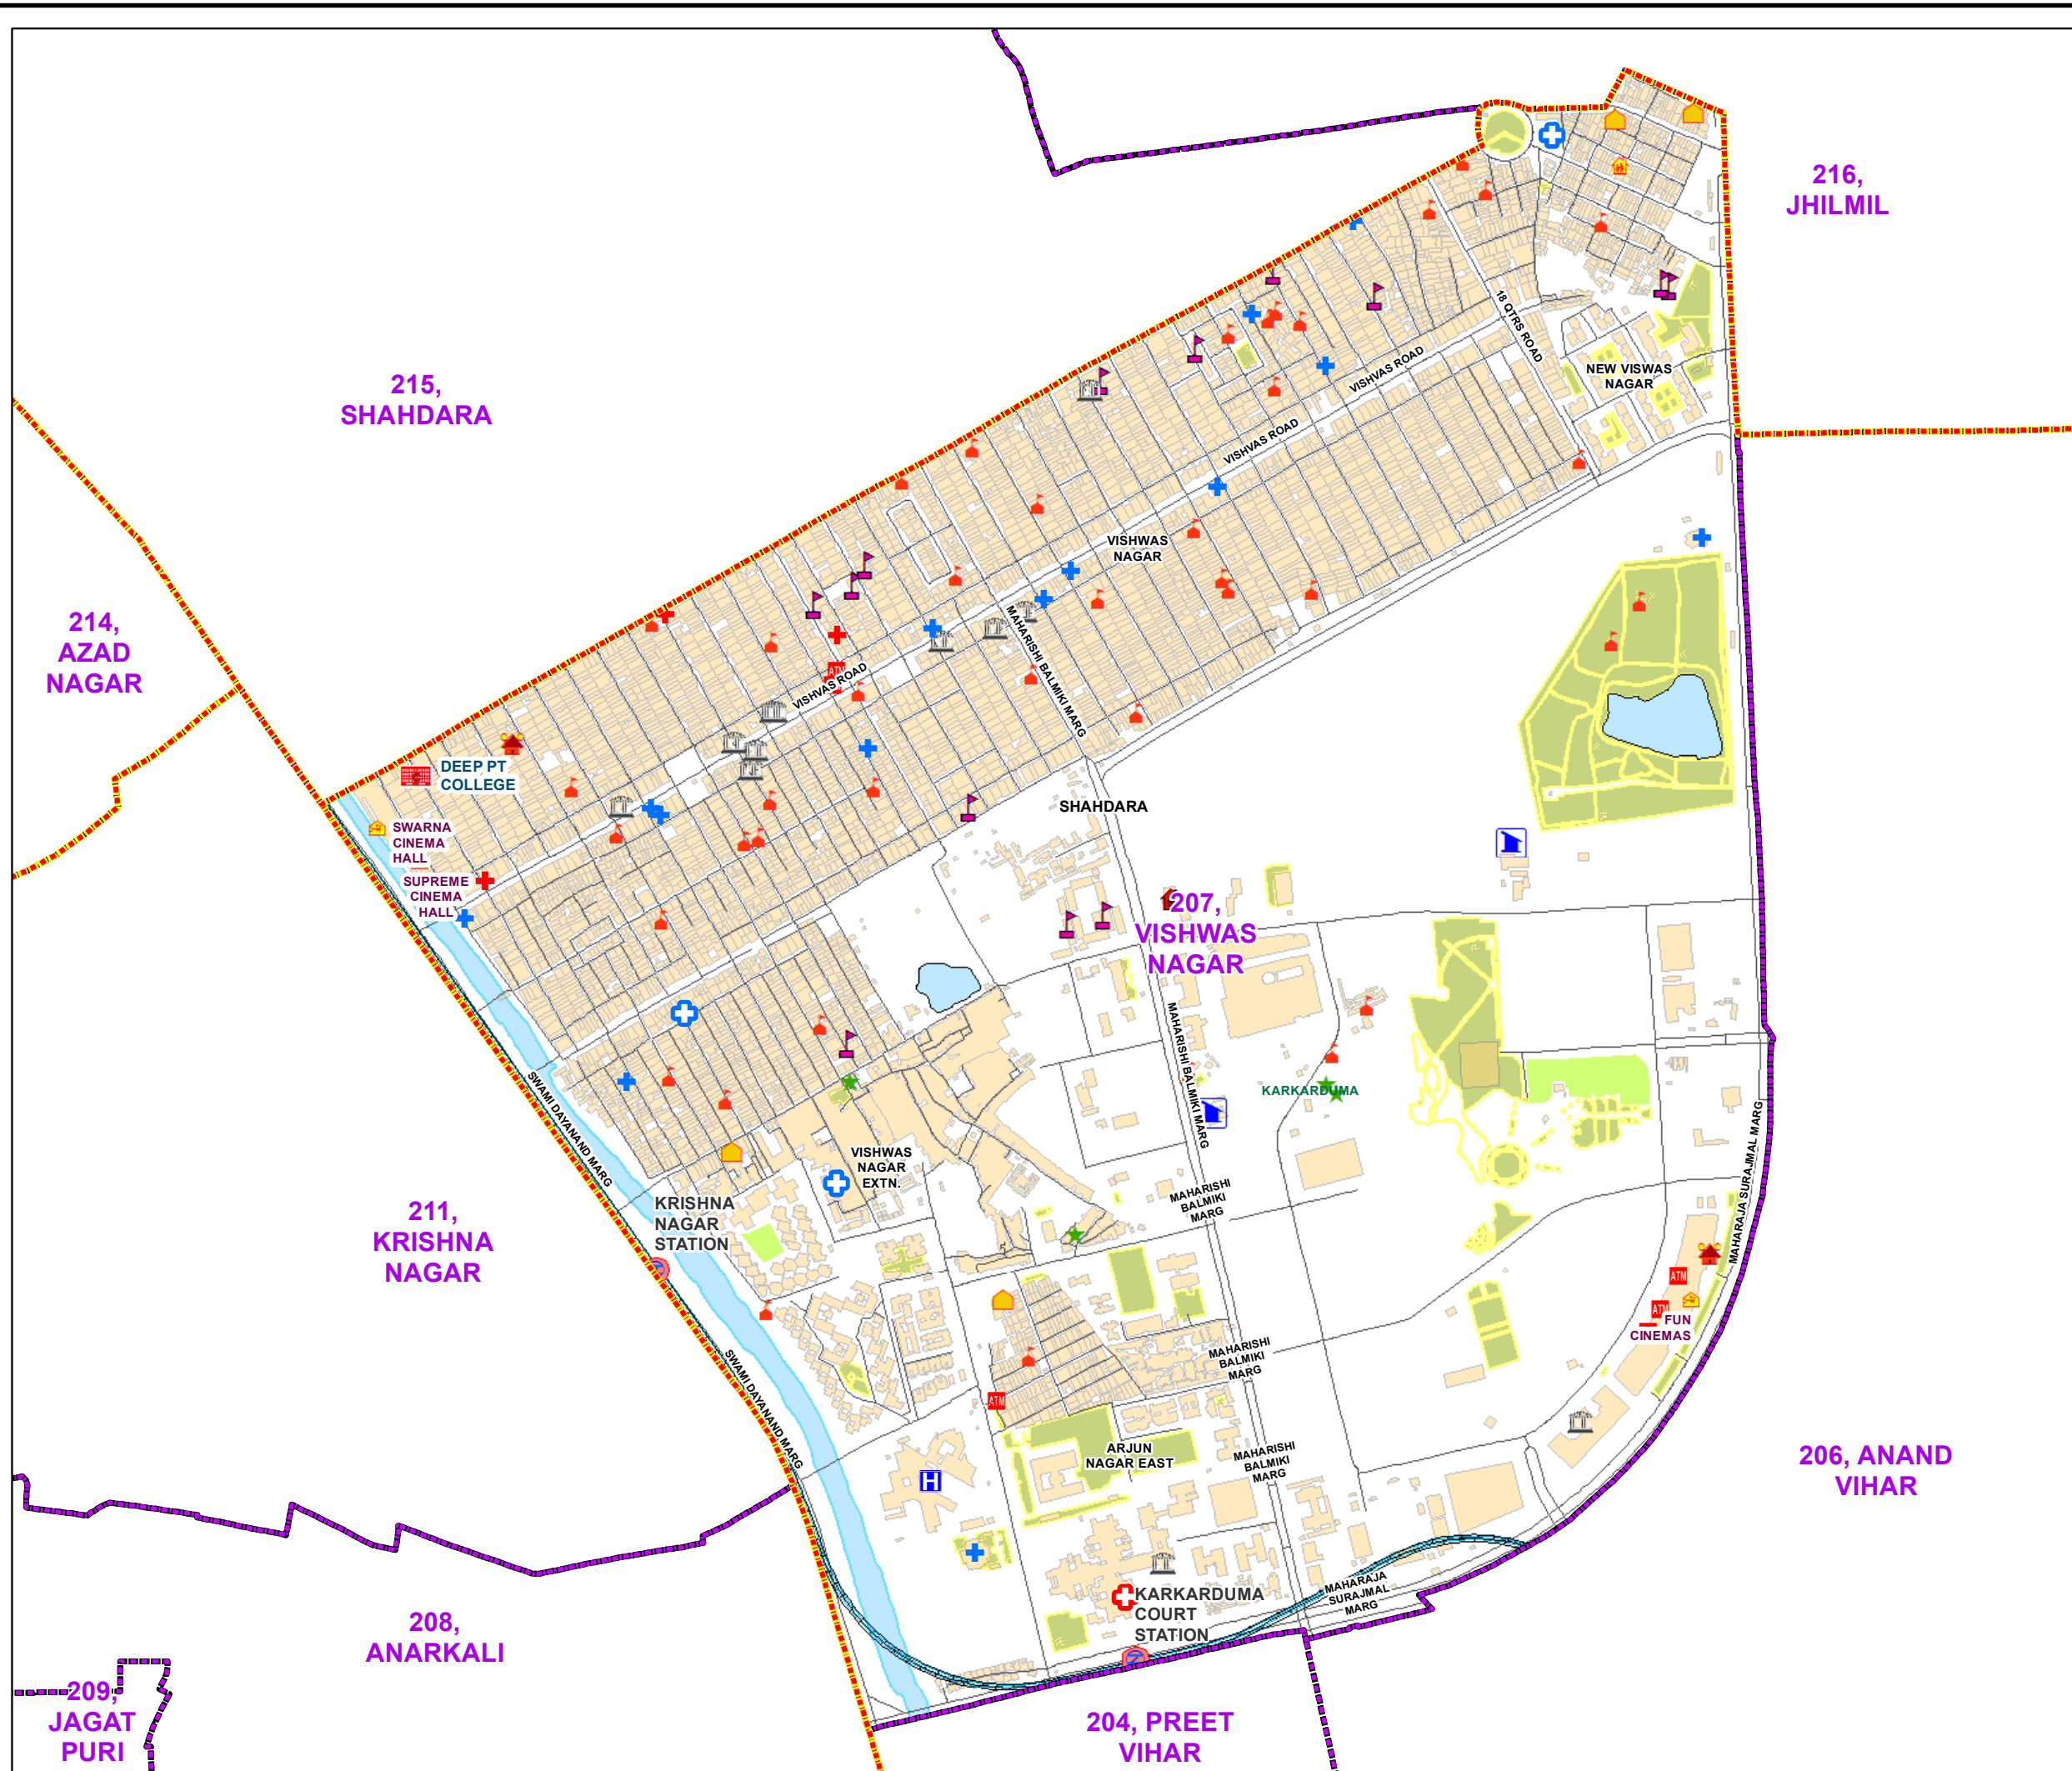

WARD NO.- 207, VISHVAS NAGAR

Geospatial DELHI LIMITED
 (A Govt. of NCT of Delhi Company)

प्रतिलिपित
 केवल विभागीय प्रयोग हेतु
 निर्यात के लिए नहीं

RESTRICTED FOR DEPARTMENTAL USE ONLY
NOT FOR EXPORT

LEGEND

	Health Centre		Gurudwara
	Nursing Home		Bank
	Primary Health Centre		Metro Line
	Dispensary		Railway Line
	Govt Hospital		Road
	Petrol Pump		Village Boundary
	Church		Ward Boundary
	Community Center		Assembly Boundary
	Metro Station		Sub-Division Boundary
	ATM		District Boundary
	Mosque		Buildings
	College		Canal Bank
	Barat Ghar		Play Ground
	Police Station		Pond
	Cinema Hall		Storm Water Drain
	University		River Bank
	Fire Station		Garden Parks
	Temple		Stadium
	School		

Total Population - 53057
SC Population - 15149

1:7,440

For further details about this map, please contact

Geospatial Delhi Limited
 (A Government of NCT of Delhi Company)
 3rd Level, C- Wing, Vikas Bhawan-II,
 Civil Lines, New Delhi - 110054
 Website : www.gsdLorg.in