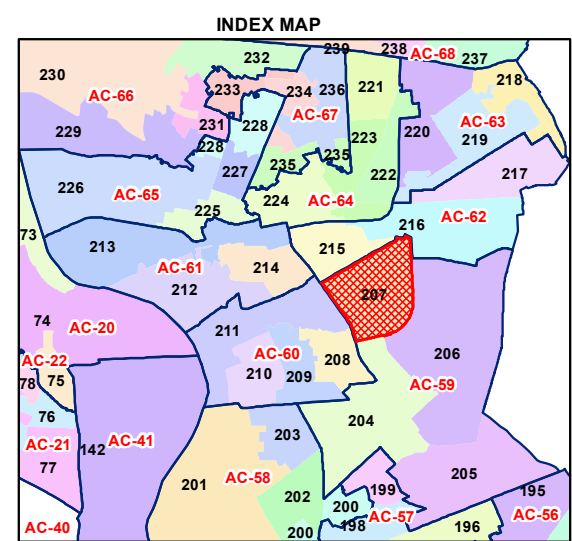

WARD NO.- 207, VISHVAS NAGAR

Geospatial DELHI LIMITED
 (A Govt. of NCT of Delhi Company)

प्रतिलिपित
 केवल विभागीय प्रयोग हेतु
 निर्यात के लिए नहीं

RESTRICTED FOR DEPARTMENTAL USE ONLY
NOT FOR EXPORT

LEGEND

Total Population - 53057
SC Population - 15149

1:7,440

For further details about this map, please contact

Geospatial Delhi Limited
 (A Government of NCT of Delhi Company)
 3rd Level, C- Wing, Vikas Bhawan-II,
 Civil Lines, New Delhi - 110054
 Website : www.gsdLorg.in