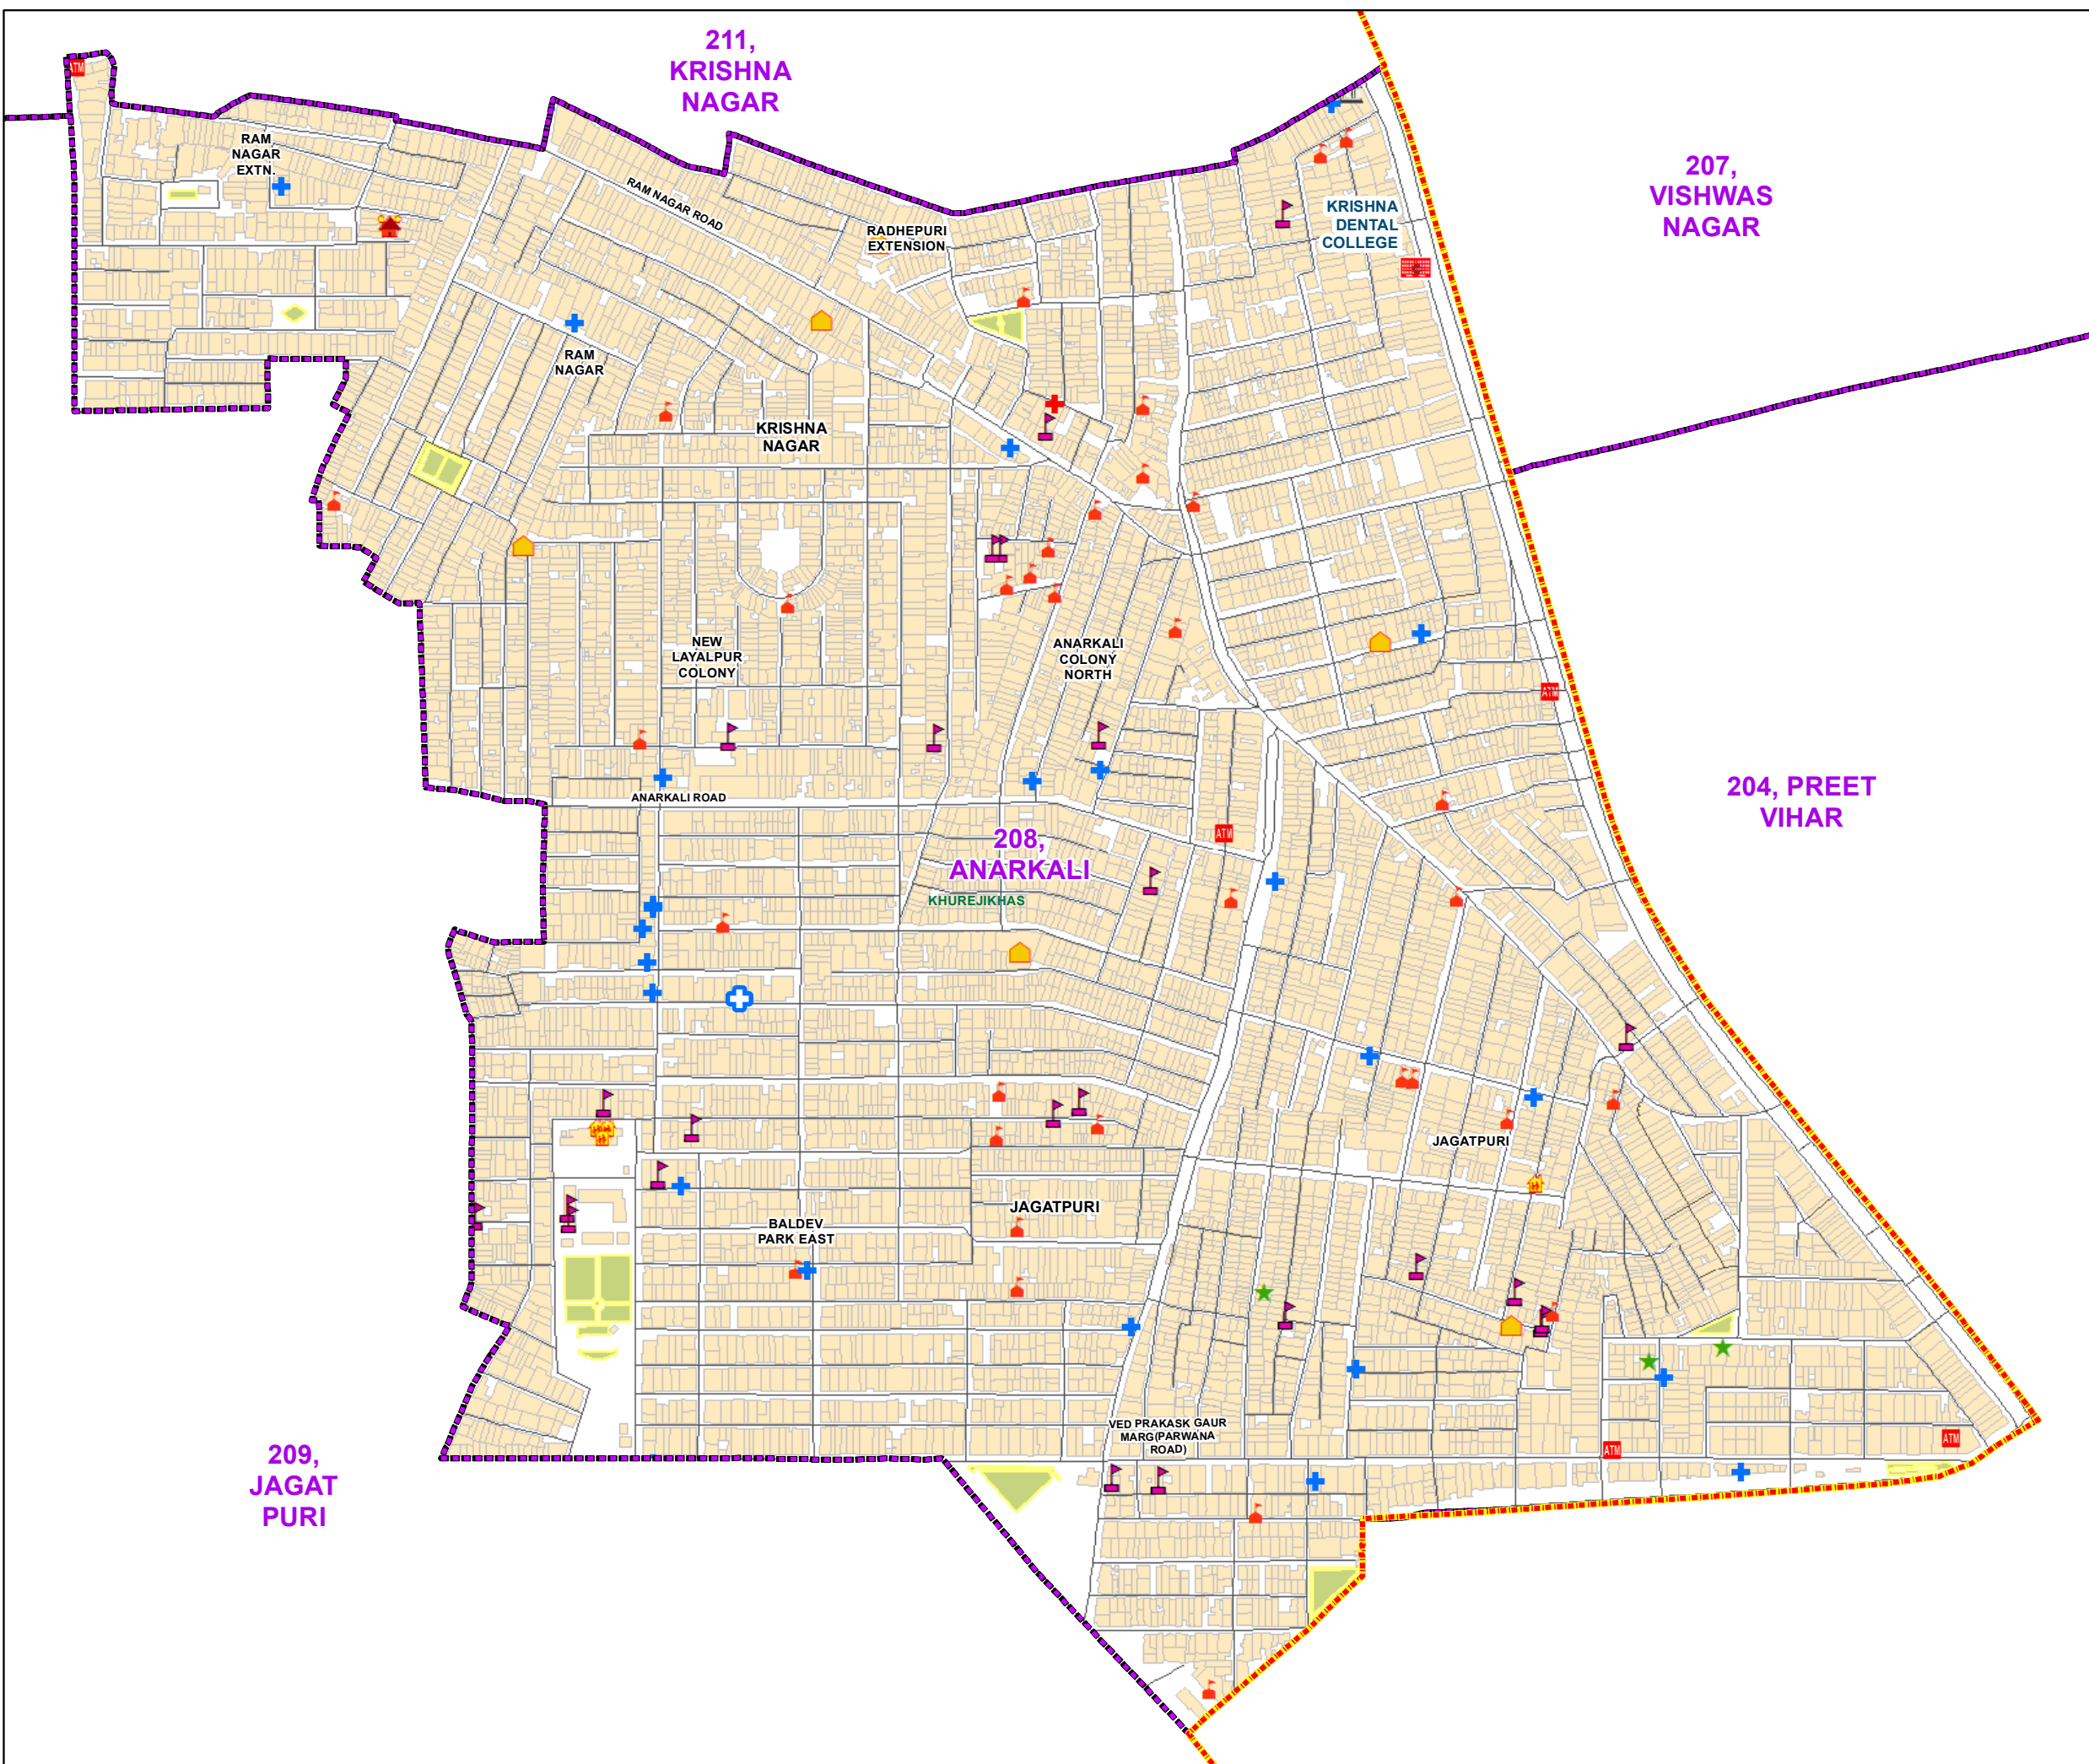

WARD NO.- 208, ANARKALI

प्रतिबंधित
 केवल विभागीय प्रयोग हेतु
 निर्यात के लिए नहीं

RESTRICTED
 FOR DEPARTMENTAL USE ONLY
 NOT FOR EXPORT

LEGEND

+	Health Centre	+	Gurudwara
+	Nursing Home	+	Bank
+	Primary Health Centre	+	Metro Line
+	Dispensary	+	Railway Line
+	Govt Hospital	+	Road
+	Petrol Pump	+	Village Boundary
+	Church	+	Ward Boundary
+	Community Center	+	Assembly Boundary
+	Metro Station	+	Sub-Division Boundary
+	ATM	+	District Boundary
+	Mosque	+	Buildings
+	College	+	Canal Bank
+	Barat Ghar	+	Play Ground
+	Police Station	+	Pond
+	Cinema Hall	+	Storm Water Drain
+	University	+	River Bank
+	Fire Station	+	Garden Parks
+	Temple	+	Stadium
+	School		

Total Population - 57322
 SC Population - 5866

1:4,540

For further details about this map, please contact

Geospatial Delhi Limited
 (A Government of NCT of Delhi Company)
 3rd Level, C- Wing, Vikas Bhawan-II,
 Civil Lines, New Delhi - 110054
 Website : www.gsdLorg.in

Disclaimer:
 Reproduction in whole or part by any means is prohibited without
 written permission of Geospatial Delhi Limited. Responsibility of
 data validation lies with the department concerned.