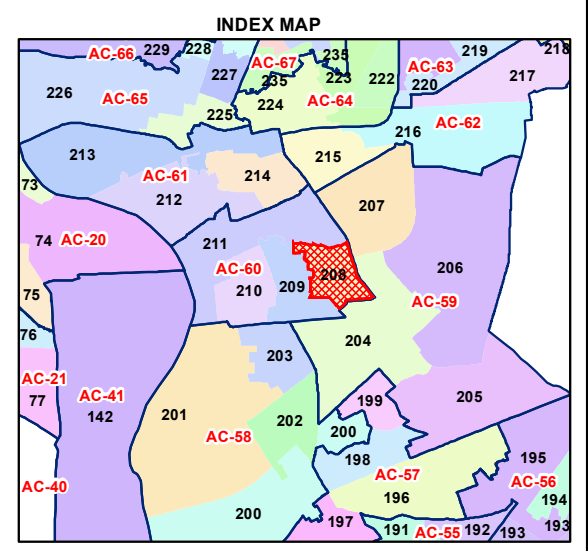

WARD NO.- 208, ANARKALI

प्रतिबंधित
 केवल विभागीय प्रयोग हेतु
 निर्यात के लिए नहीं

RESTRICTED
 FOR DEPARTMENTAL USE ONLY
 NOT FOR EXPORT

LEGEND

+	Health Centre	+	Gurudwara
+	Nursing Home	+	Bank
+	Primary Health Centre	+	Metro Line
+	Dispensary	+	Railway Line
+	Govt Hospital	+	Road
+	Petrol Pump	+	Village Boundary
+	Church	+	Ward Boundary
+	Community Center	+	Assembly Boundary
+	Metro Station	+	Sub-Division Boundary
+	ATM	+	District Boundary
+	Mosque	+	Buildings
+	College	+	Canal Bank
+	Barat Ghar	+	Play Ground
+	Police Station	+	Pond
+	Cinema Hall	+	Storm Water Drain
+	University	+	River Bank
+	Fire Station	+	Garden Parks
+	Temple	+	Stadium
+	School		

Total Population - 57322
 SC Population - 5866

1:4,540

For further details about this map, please contact

Geospatial Delhi Limited
 (A Government of NCT of Delhi Company)
 3rd Level, C- Wing, Vikas Bhawan-II,
 Civil Lines, New Delhi - 110054
 Website : www.gsdLorg.in