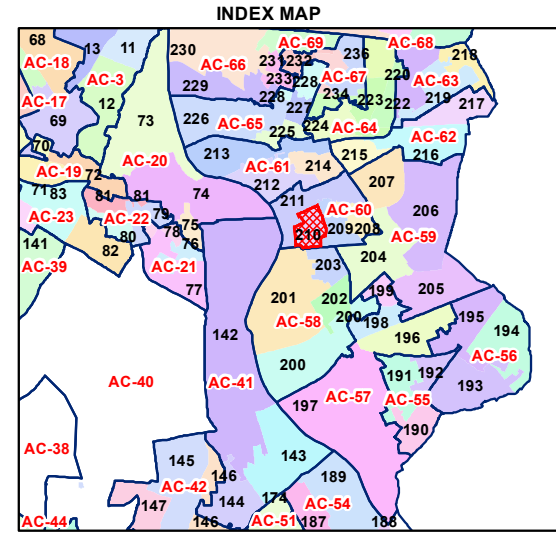

# WARD NO.- 210, GEETA COLONY

प्रतिबद्धित  
केवल विभागीय प्रयोग हेतु  
निर्यात के लिए नहीं

**RESTRICTED  
FOR DEPARTMENTAL USE ONLY  
NOT FOR EXPORT**

Total Population - 59249  
SC Population - 4782

1:5,280

For further details about this map, please contact

Geospatial Delhi Limited  
(A Government of NCT of Delhi Company)  
3rd Level, C- Wing, Vikas Bhawan-II,  
Civil Lines, New Delhi - 110054  
Website : [www.gsdlog.in](http://www.gsdlog.in)